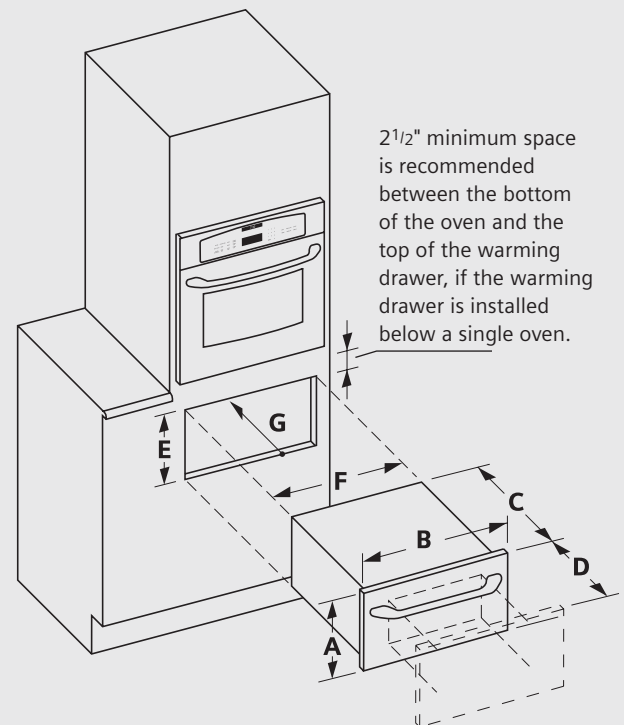

Features & Benefits

- Unique Convection Warming Drawer with Glass Ceramic surface
- Even heat distribution with the 600 watt Glass Ceramic
- Touch Control for easy operation and direct access to all modes
- Timer adjustable from 5 minutes to 5 hours with automatic shutt off function
- Open sides for easy and more convenient access to the drawer
- Ball-bearing telescopic racks for smooth opening and closing
- Perfectly matches Siemens built-in wall ovens (HB30S51, HB30D51)

Installation

Overall Dimensions

A	Height	11 1/4"
B	Width	29 3/4"
C	Overall depth	22 3/4"
D	Drawer extension	22"

Cutout Dimensions

E	Cutout height	10"
F	Cutout width	28 1/2"
G	Cutout depth	24"

Upper/single oven interior dimensions – Height	7"
Upper/single oven interior dimensions – Width	22"
Upper/single oven interior dimensions – Depth	21"

Siemens Convection Warming Drawer

The future moving in.

 BSH reserves the absolute and unrestricted right to change product materials and specifications, at any time, without notice. Consult the product's installation instructions for final dimensional data and other details. Applicable product warranty can be found in accompanying product literature or you may contact your account manager for further details.
Notes: All height, width and depth dimensions are shown in inches. Please refer to installation instructions prior to making cutout.