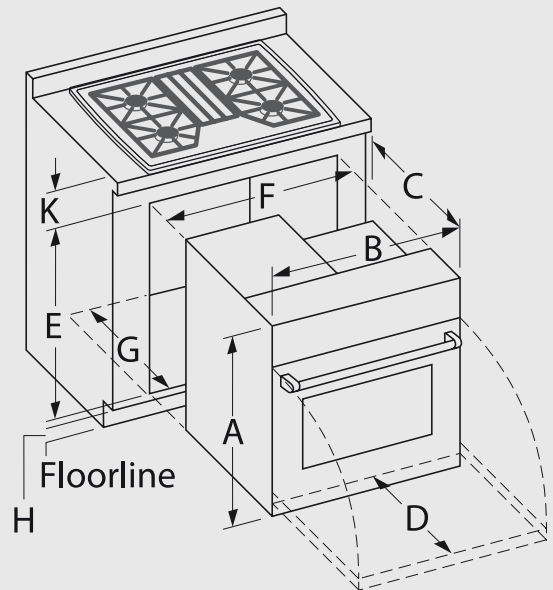

## Installation

### Overall Dimensions

A	29 1/16"
B	29 3/4"
C	23 7/8"
D	22"
Door Handle Projection	3"

### Cutout Dimensions

E	28 1/4"
F	28 1/2"
G	24"
H	4 3/4" min.
K	3"