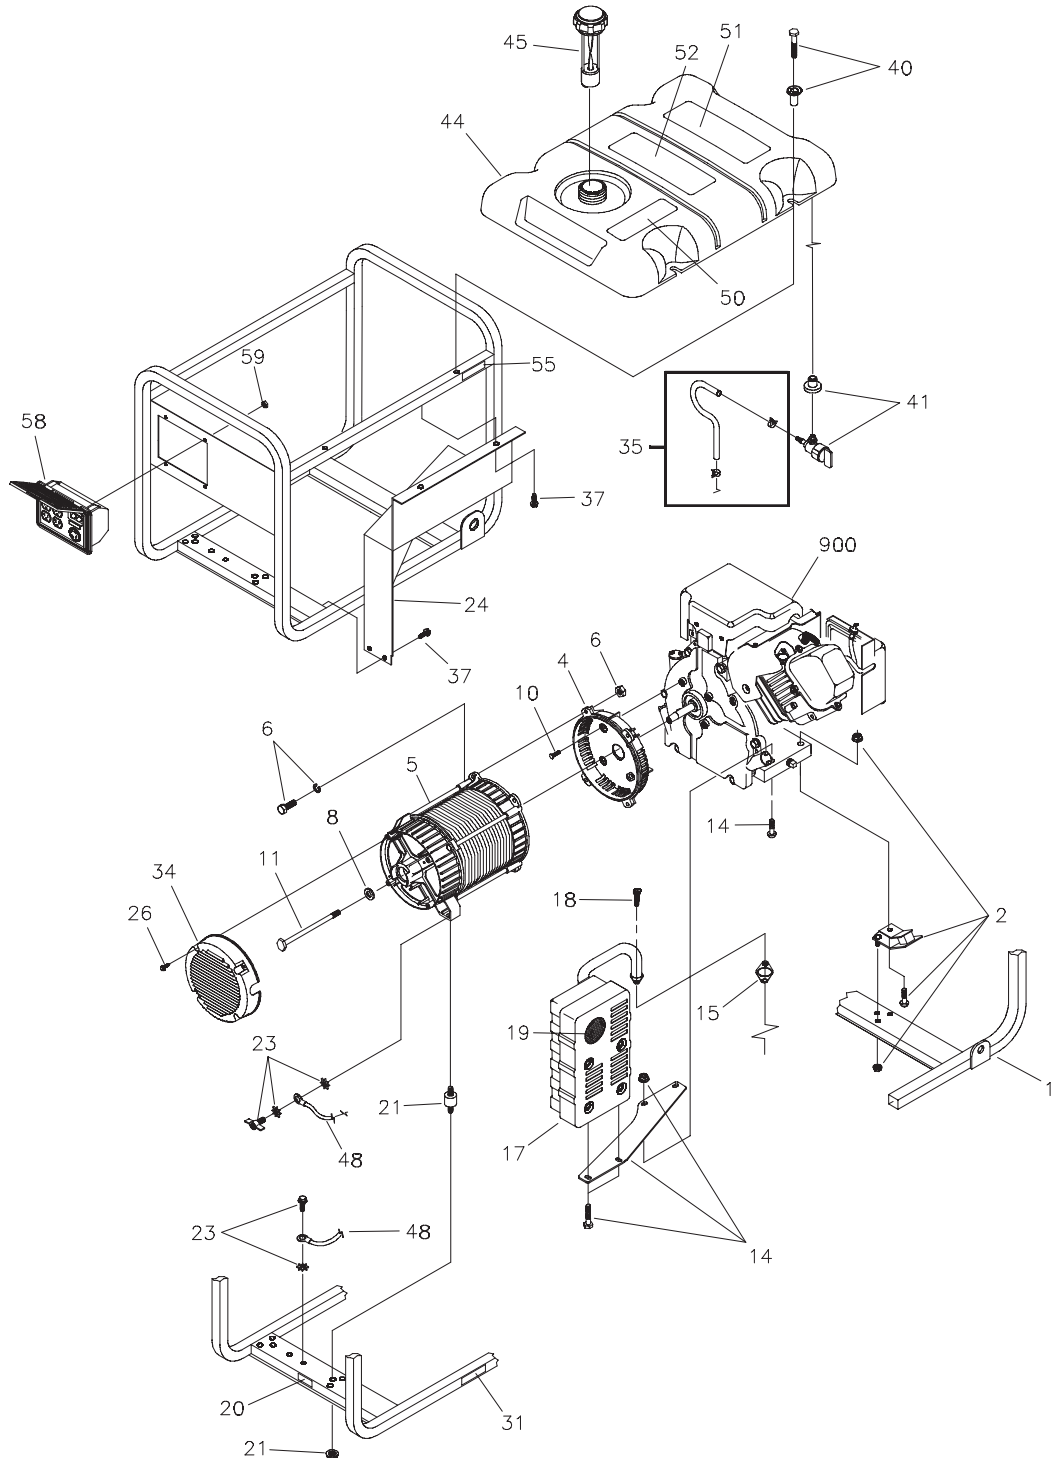

EXPLODED VIEW - MAIN UNIT

Section 1: Exploded Views and Parts Lists

PARTS LIST - MAIN UNIT

Item	Part #	Description
1	P194779GS	CRADLE
2	194396GS	KIT,Vibration Mount
4	186058AGS	HOUSING, Engine Adapter
5	NSP	ASSY,Alternator (see page 6)
6	194151GS	KIT, Hardware Mounting Adapter
8	96796GS	WASHER
10	*	HHCS, 5/16-24 x 3/4, SEMS
11	24823GS	HHCS, 5/16-24 x 7-7/8" Lg
14	195206GS	KIT, Muffler Bracket w/ Hardware
15	697815	GASKET, Exhaust
17	188301GS	MUFFLER
18	*	SHCS, M6 - 1.0 x 20
19	83083GS	SCREEN, Spark Arrest
20	B4986GS	DECAL, Ground
21	194153GS	KIT,Vibration Mount
23	193646GS	KIT, Grounding Hardware
24	J191790GS	SHIELD, Heat
26	74908GS	TAPTITE, M5-0.8 x 10 Lg.
31	191436GS	DECAL, Caution Hot Muffler
34	186347GS	COVER, Bearing Carrier
37	B2153GS	HHCS, 12 - 14 x 7/8" Self Driller
40	194398GS	KIT, Fuel Tank Hardware
41	192980GS	KIT,Valve,Tank Fuel Service
44	193645GS	ASSY,Tank, Fuel (Includes Items 41, 50, 51 & 52)
45	B4363GS	GAUGE, Fuel
48	I4353621GS	WIRE, Ground
50	188333GS	DECAL, Fuel Level
51	194799GS	DECAL, Danger
52	189235GS	DECAL, Operating Instructions
55	191435GS	DECAL, Fuel Shut Off
58	191743AGS	ASSY, Control Panel (see page 4)
59	*	NUT, Palnut
900	NSP	ENGINE

Parts Not Illustrated

193354GS	MANUAL, Owner's
43483GS	PLUG, 250V, 20A
MS5242	MANUAL, Engine
BB3061GS	BOTTLE, Oil
193644GS	KIT, Decals Service

* - Items shown without part numbers are common fasteners found at your local hardware store.