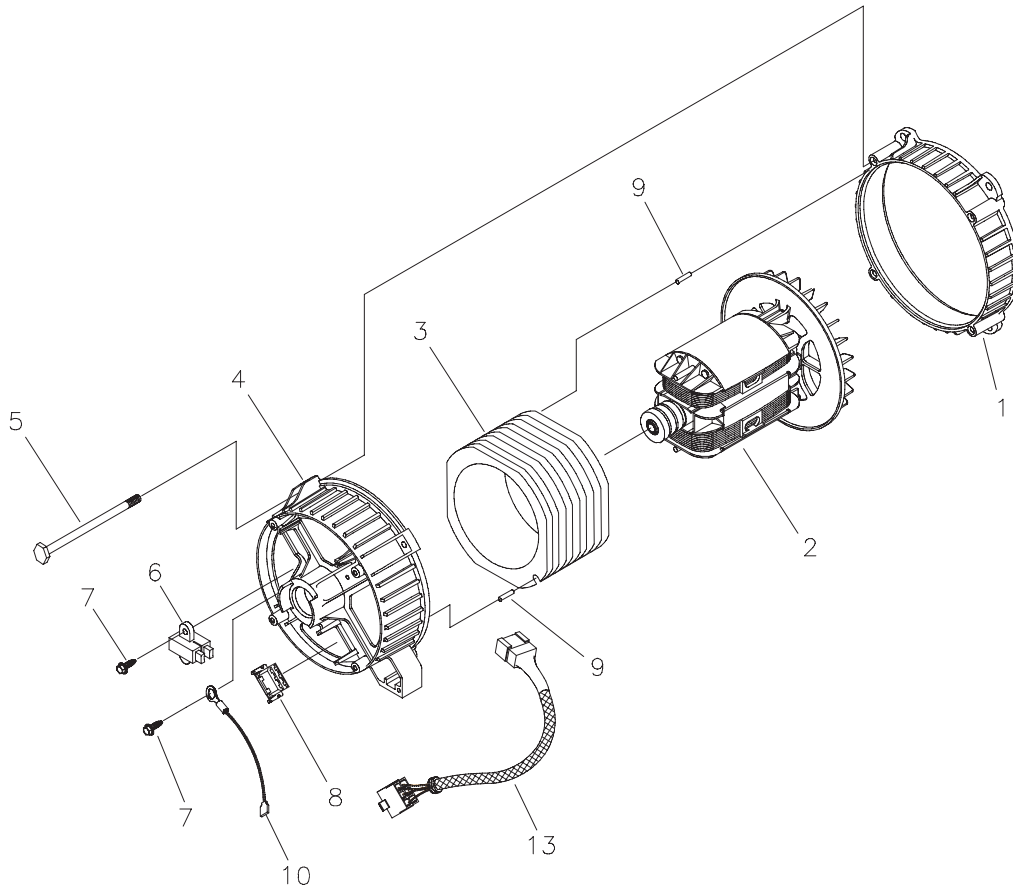

Parts Not Illustrated

193354GS	MANUAL, Owner's
43483GS	PLUG, 250V, 20A
MS5242	MANUAL, Engine
BB3061GS	BOTTLE, Oil
193644GS	KIT, Decals Service

* - Items shown without part numbers are common fasteners found at your local hardware store.

Section 1: Exploded Views and Parts Lists

AC CONTROL PANEL EXPLODED VIEW & PARTS LIST

Item	Part #	Description
1	195112GS	KIT, Cover Control Panel
2	188889AGS	CONTROL PANEL, Compact
6	68759GS	OUTLET, 120V, 20Amp, Duplex
7	*	NUT, Palnut, Pushnut, 5/32
8	84198GS	CAP, Circuit Breaker
9	75207DGS	BREAKER, Circuit
10	68867GS	OUTLET, 120/240V Locking, 20A
11	*	NUT, Palnut, Pushnut, 3/16
12	*	PPPHS, M3 - 0.5 x 18
13	93857GS	BAR, Retaining
14	188890GS	COVER, Back, Control Panel
15	*	SCREW, 3 x 18, Tapping
16	22694GS	HOUSING, Receptacle
17	*	SCREW, 3.5 x 14, Tapping

* - Items shown without part numbers are common fasteners found at your local hardware store.

Section 1: Exploded Views and Parts Lists

WHEEL KIT EXPLODED VIEW AND PARTS LIST

Item	Part #	Description
1	189715GS	ASSY, Handle
2	B1764GS	LEG, Mounting
3	52858GS	NUT, Lock
4	39287GS	SCREW
5	191267NGS	AXLE
6	B4966GS	WHEEL
7	191265GS	E-RING
8	22247GS	WASHER
9	42907GS	SCREW

Section 1: Exploded Views and Parts Lists

ALTERNATOR EXPLODED VIEW AND PARTS LIST

Item	Part #	Description
1	186059GS	ADAPTER, Mounting, Alternator
2	191685GS	ROTOR
3	191686AGS	STATOR
4	186060GS	RBC, with O-Ring (p/n 189197GS)
5	86308GS	SCREW
6	91825GS	ASSY, Holder, Rectifier/Brush
7	66849GS	SCREW
8	22694GS	RECEPTACLE, 6 pin
9	81917GS	PIN, Roll
10	193428AGS	ASSY, Wire, Ground
13	190356GS	HARNESS, Wire, Power