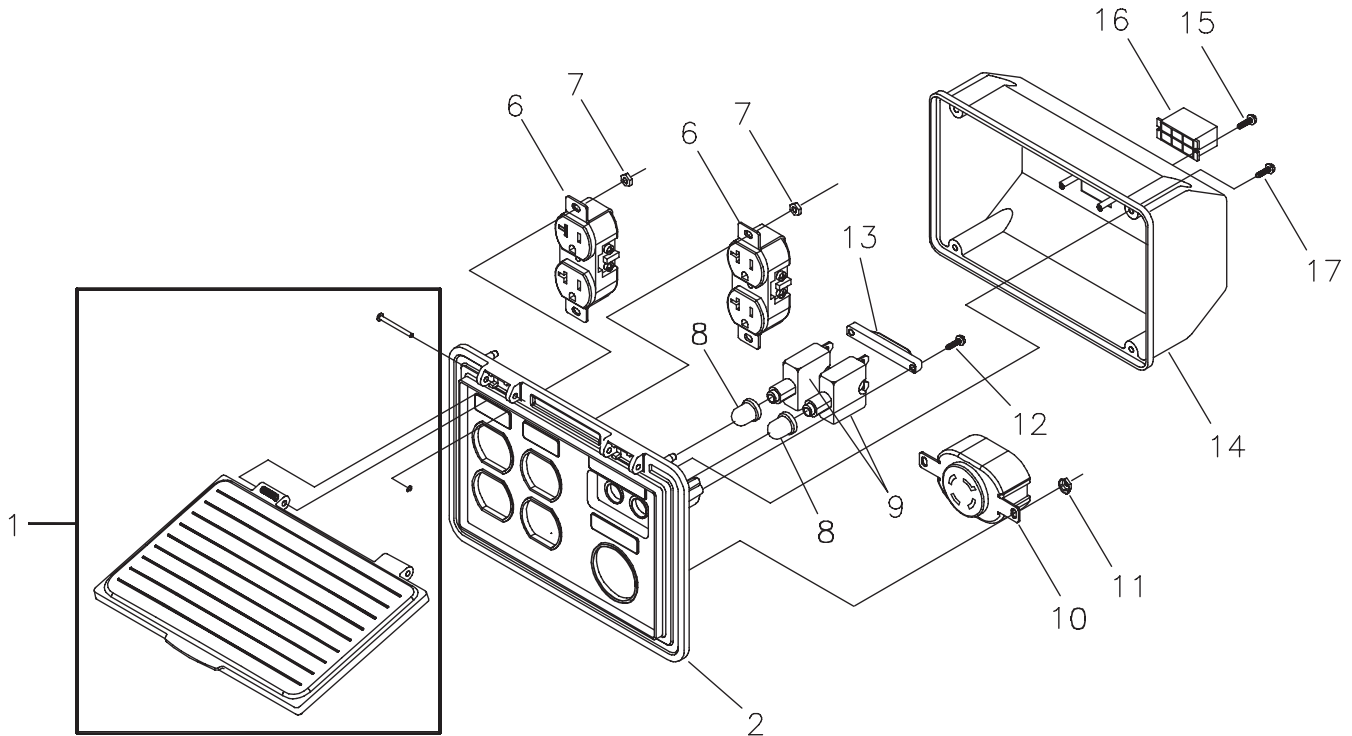

BRIGGS & STRATTON POWER PRODUCTS GROUP, LLC
JEFFERSON, WISCONSIN, U.S.A.

EXPLODED VIEW - MAIN UNIT

Section 1: Exploded Views and Parts Lists

PARTS LIST - MAIN UNIT

Item	Part #	Description
1	P194779GS	CRADLE
2	194396GS	KIT,Vibration Mount
4	186058AGS	HOUSING, Engine Adapter
5	NSP	ASSY,Alternator (see page 6)
6	194151GS	KIT, Hardware Mounting Adapter
8	96796GS	WASHER
10	*	HHCS, 5/16-24 x 3/4, SEMS
11	24823GS	HHCS, 5/16-24 x 7-7/8" Lg
14	195206GS	KIT, Muffler Bracket w/ Hardware
15	697815	GASKET, Exhaust
17	188301GS	MUFFLER
18	*	SHCS, M6 - 1.0 x 20
19	83083GS	SCREEN, Spark Arrest
20	B4986GS	DECAL, Ground
21	194153GS	KIT,Vibration Mount
23	193646GS	KIT, Grounding Hardware
24	J191790GS	SHIELD, Heat
26	74908GS	TAPTITE, M5-0.8 x 10 Lg.
31	191436GS	DECAL, Caution Hot Muffler
34	186347GS	COVER, Bearing Carrier
37	B2153GS	HHCS, 12 - 14 x 7/8" Self Driller
40	194398GS	KIT, Fuel Tank Hardware
41	192980GS	KIT,Valve,Tank Fuel Service
44	193645GS	ASSY,Tank, Fuel (Includes Items 41, 50, 51 & 52)
45	B4363GS	GAUGE, Fuel
48	I4353621GS	WIRE, Ground
50	188333GS	DECAL, Fuel Level
51	194799GS	DECAL, Danger
52	189235GS	DECAL, Operating Instructions
55	191435GS	DECAL, Fuel Shut Off
58	191743AGS	ASSY, Control Panel (see page 4)
59	*	NUT, Palnut
900	NSP	ENGINE

Section 1: Exploded Views and Parts Lists

AC CONTROL PANEL EXPLODED VIEW & PARTS LIST

Item	Part #	Description
1	195112GS	KIT, Cover Control Panel
2	188889AGS	CONTROL PANEL, Compact
6	68759GS	OUTLET, 120V, 20Amp, Duplex
7	*	NUT, Palnut, Pushnut, 5/32
8	84198GS	CAP, Circuit Breaker
9	75207DGS	BREAKER, Circuit
10	68867GS	OUTLET, 120/240V Locking, 20A
11	*	NUT, Palnut, Pushnut, 3/16
12	*	PPPHS, M3 - 0.5 x 18
13	93857GS	BAR, Retaining
14	188890GS	COVER, Back, Control Panel
15	*	SCREW, 3 x 18, Tapping
16	22694GS	HOUSING, Receptacle
17	*	SCREW, 3.5 x 14, Tapping