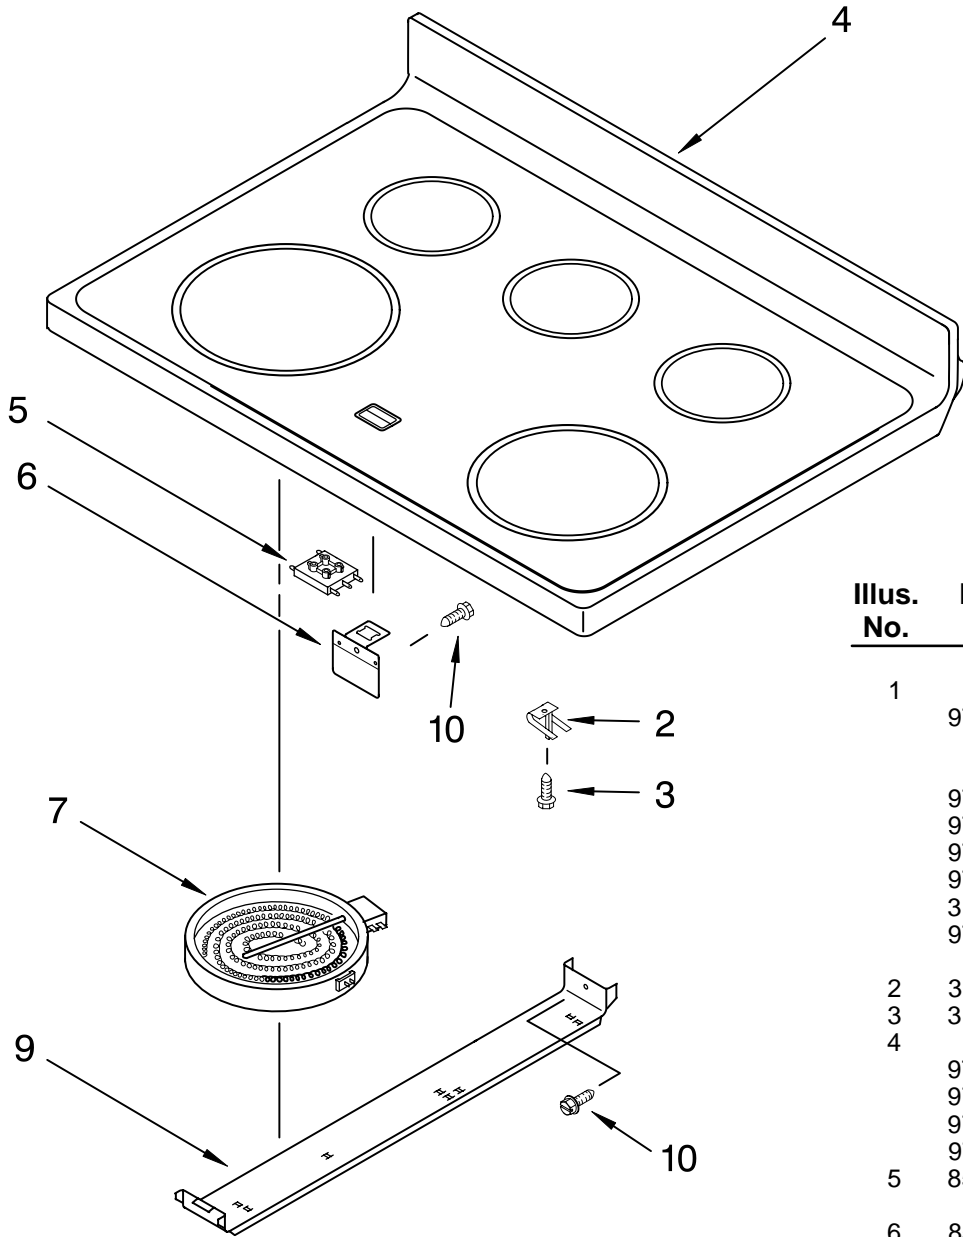

# KitchenAid® COOKTOP PARTS

For Models: KERA205PWH1, KERA205PBL1, KERA205PBT1, KERA205PSS1  
 (White) (Black) (Biscuit) (Stainless Steel)

30" ELECTRIC CERAN  
 FREE STANDING RANGE  
 CONVECTION OVEN

Illus. No.	Part No.	DESCRIPTION
1	9759923	Literature Parts Installation Instructions
		Anti-Tip Template
	9757142	English/Spanish
	9757143	English/French
	9758363	Use & Care Guide
	9758315	Tech Sheet
	3191638	Safer Cooking Tips
	9757645	Guide, Easy Set
2	3149191	Spring, Locator
3	3196170	Screw
4		Cooktop
	9756979	White
	9758348	Black
	9756980	Biscuit
	9756981	Stainless
5	8523739	Light, Indicator (Hot Surface)
6	8523741	Bracket, Ind Light
7		Element, Surface
	9757027	2500/1000 W - LF
	8273994	1200 W - LR
	8273993	1800 W - RF
	9757031	1800/800 W - RR
	9757028	100 W - CR
9		Bracket, Element
	8272791	(2)
	8273720	(1)
10	3196169	Screw