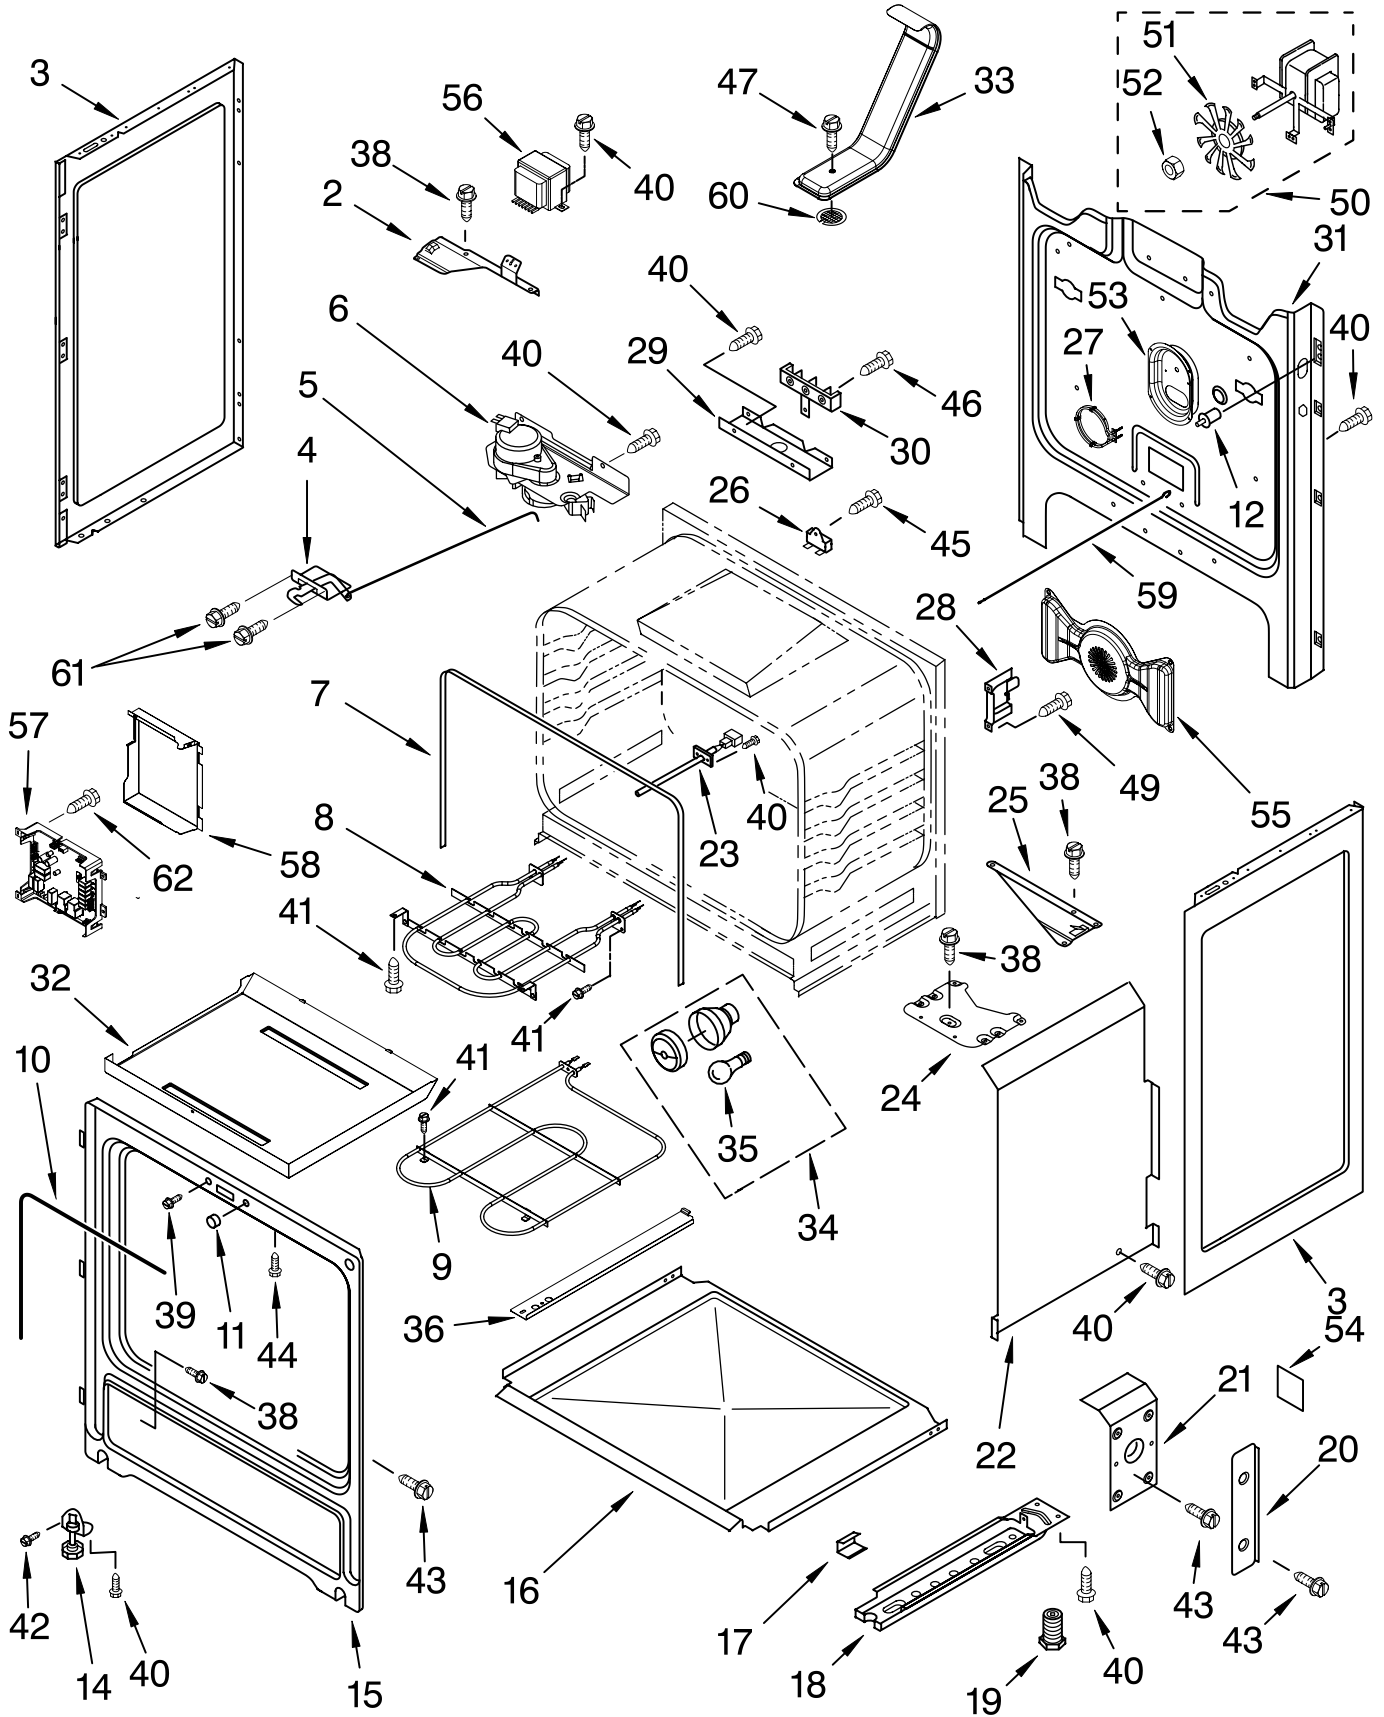

CHASSIS PARTS

For Models: KERA205PWH1, KERA205PBL1, KERA205PBT1, KERA205PSS1
(White) (Black) (Biscuit) (Stainless Steel)

FOR ORDERING INFORMATION REFER TO PARTS PRICE LIST

CHASSIS PARTS

For Models: KERA205PWH1, KERA205PBL1, KERA205PBT1, KERA205PSS1
(White) (Black) (Biscuit) (Stainless Steel)

Illus. No.	Part No.	DESCRIPTION	Illus. No.	Part No.	DESCRIPTION	Illus. No.	Part No.	DESCRIPTION
2	8273905	Support, Corner LR	25	3195987	Support, Corner RR	47	3196566	Screw
3		Panel, Side (2)	26	3196548	Fuse, Thermal	49	3196169	Screw
	8053830	White-Textured	27	9758525	Element, Convection	50	9758925	Fan Motor, Convection
	8053832	Black-Textured	28	3186116	Support, Oven (2)	51	4452226	Fan Blade
	8272519	Biscuit-Textured	29	3186034	Bracket, Service	52	4452227	Nut
4	9761013	Latch, Door	30	9757136	Block, Terminal	53	9755776	Cover, Convection Fan
5	3196961	Rod, Latch		112432	Nut (3)	54	9759689	Card, Insulator
6	9757241	Latch Asm, Rear	31	9757029	Back, Main	55	9757088	Baffle, Convection
7	3195737	Seal, Oven Flange	32	9755769	Tray, Hidden Bake Element	56	9756518	Transformer
8	9758518	Element, Broil	33	9758221	Vent Tube Asm	57	9761222	Appliance Manager
9	9755770	Element, Bake Hidden	34	3196701	Light Socket Assy	58	9757970	Cover
10	8522416	Seal, Oven Door	35	311255	Bulb, Oven Light	59	9757239	Rod - Dr Switch
11	9758701	Spacer, Door	36	9755771	Cover, Tray	60	9758213	Screen - Catalyst
12	9757262	Switch, Door	38	3196165	Screw	61	3196560	Screw(2)
14	3196037	Foot, Front (2)	39	3196168	Screw	62	8533930	Screw
15	9758224	Frame, Front	40	3196178	Screw	INSULATION		
16	8054068	Tray, Insulation	41	3196174	Screw		8272616	Insulation, Wrap
17	3196576	Clip, Panel (6)	42	3196179	Screw		9755772	Insulation, Back
18	9760314	Rail, Base (2)	43	3196177	Screw		8272613	Insulation, Vent
19	312701	Foot, Rear (2)	44	3196176	Screw		9757974	Insulation, GOC
20	3196091	Shield, Outer (2)	45	3196172	Screw			
21	3196092	Shield, Inner (2)	46	3400016	Screw			
22	8523803	Retainer, Side (2)						
23	8273902	Sensor, Oven						
24	3195736	Support, Front (2)						

FOR ORDERING INFORMATION REFER TO PARTS PRICE LIST