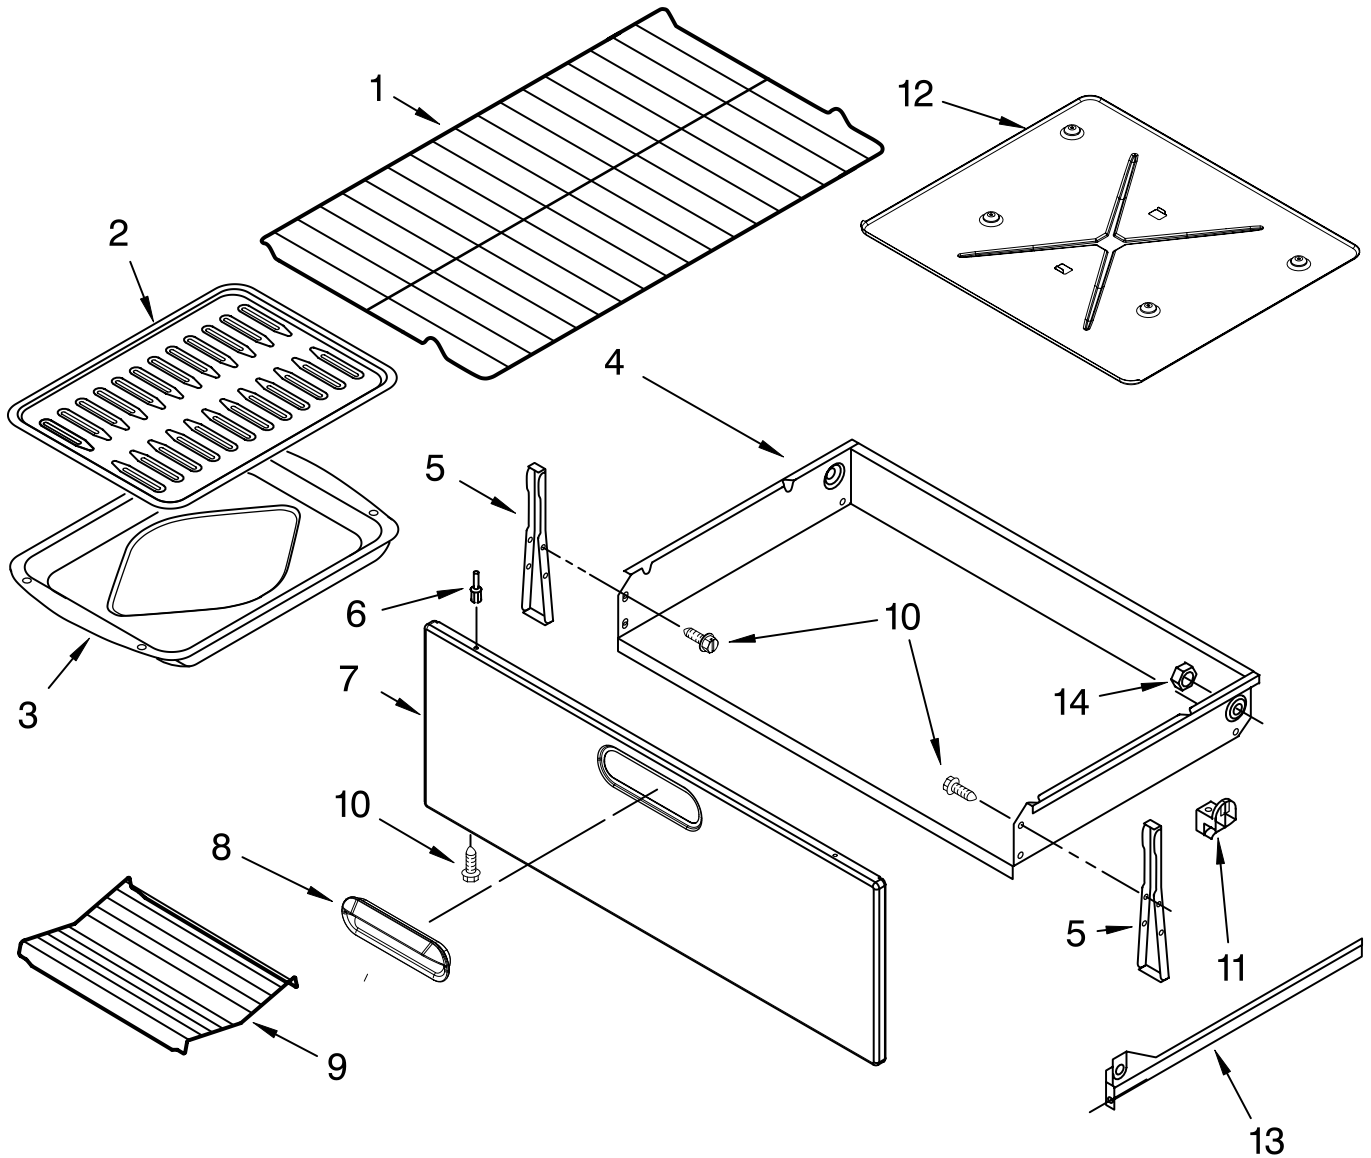

DRAWER & BROILER PARTS

For Models: KERA205PWH1, KERA205PBL1, KERA205PBT1, KERA205PSS1
(White) (Black) (Biscuit) (Stainless Steel)

Illus. No.	Part No.	DESCRIPTION
1	3195710	Rack, Oven (3)
2	3195996	Grill, Broiler
3	3196076	Pan, Broiler
4	8272605	Drawer, Storage
5	9758200	Bracket, Drawer(2)
6		Rivet, Push (2)
	3196814	White
	3196813	Black
	3196815	Biscuit

Illus. No.	Part No.	DESCRIPTION
7		Panel, Drawer Frnt
	9756325	White
	9756327	Black
	9756326	Biscuit
	9756328	Stainless Steel
8		Handle, Drawer
	9756952WH	White
	9756952BL	Black
	9756952BT	Biscuit
	9756952CM	Cashmere Metallic

Illus. No.	Part No.	DESCRIPTION
9	3181534	Rack, Roasting
10	3196168	Screw
11	8522669	Spacer, Glide
12	9756711	Heat Shield Drawer
13		Rail, Drawer
	8274190	Left Hand
	8274191	Right Hand
14	487939	Nut(2)

FOR ORDERING INFORMATION REFER TO PARTS PRICE LIST