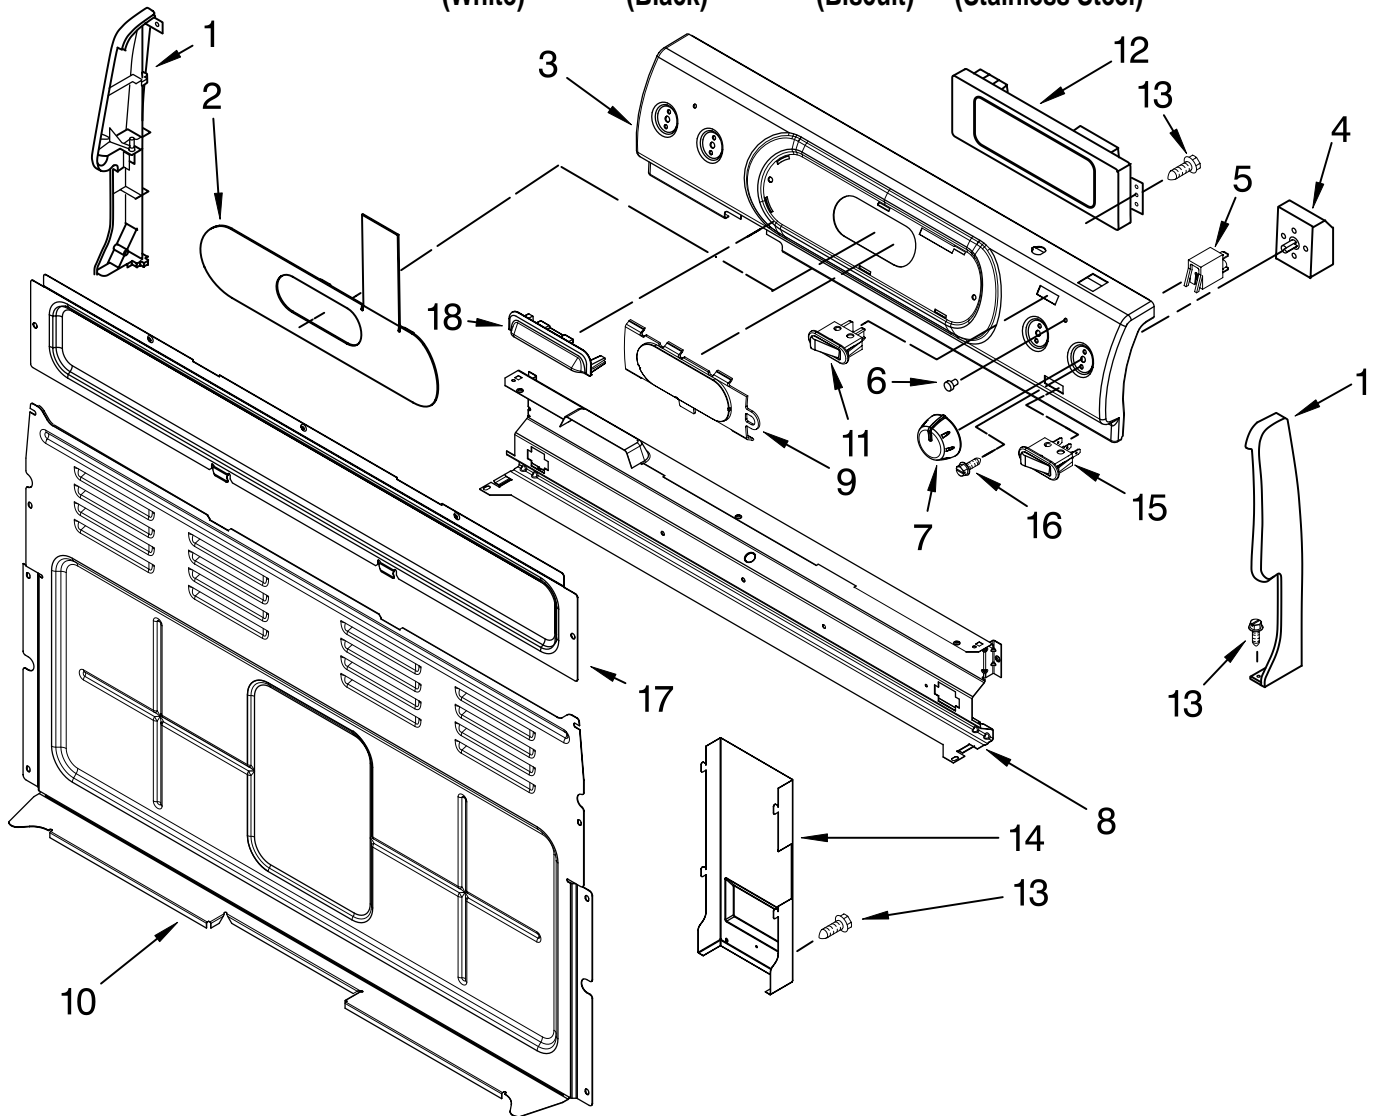

CONTROL PANEL PARTS

For Models: KERA205PWH1, KERA205PBL1, KERA205PBT1, KERA205PSS1
(White) (Black) (Biscuit) (Stainless Steel)

Illus. No.	Part No.	DESCRIPTION	Illus. No.	Part No.	DESCRIPTION	Illus. No.	Part No.	DESCRIPTION		
1	9756959	White Left Hand	4	9757030	Switch, Infinite LF (Dual)	12	9761219	Control, Range		
	9756958	White Right Hand		3148953	RF/RR (Green)		13	4449809	Screw	
	9756961	Black Left Hand		3148952	LR (Yellow)		14	9757972	Cover, Box	
	9756960	Black Right Hand		5	8523266		Light, Indicator	15		Switch, Warming
	9756963	Biscuit Left Hand		6	3196068		Lens, Light (2)		9757406WH	White
2	9756962	Biscuit Right Hand	7		Knob (4)		9757406BL	Black		
		Membrane Switch		9756941	White		9757406BT	Biscuit		
	9756538	White		9756943	Black	16	3400882	Screw		
	9756535	Black		9756942	Biscuit		17	9758319	Cover, Rear (Console)	
3	9756536	Biscuit		9756944	Cashmere Metallic	18		Cover, Vent		
	9756537	Stainless Steel	8	9756934	Shield, Heat			9758352	White	
		Panel, Backguard	9	9761078	Membrane Insert			9758354	Black	
	9756730	White	10	9756999	Cover, Rear			9758353	Biscuit	
	9756727	Black	11		Switch, Simmer			9758355	Cashmere Metallic	
	9756728	Biscuit		9758366WH	White					
	9756729	Stainless Steel		9758366BL	Black					
				9758366BT	Biscuit					
				9758366CM	Cashmere Metallic					

FOR ORDERING INFORMATION REFER TO PARTS PRICE LIST