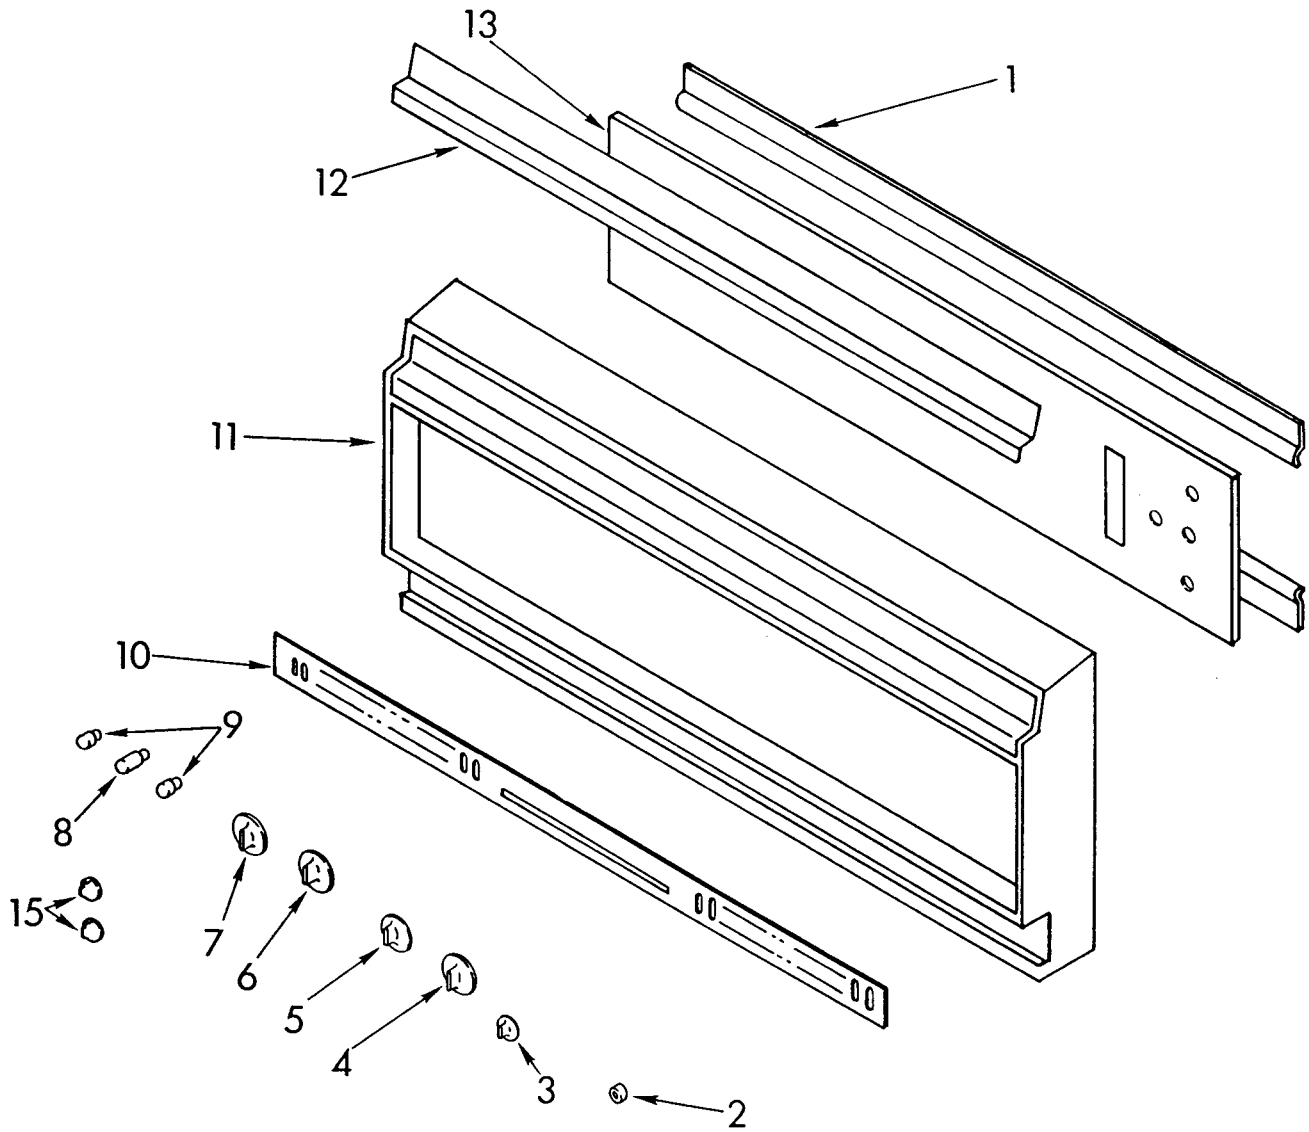

# CONTROL PANEL PARTS

For Model: KEBS177SBL1 and KEBS277SBL1

PL-19847-1

1	4173159	Thermostat Disc Lower Oven
2	4173158	Selector Disc Lower Oven
3	4173159	Thermostat Disc Single/Upper Oven
4	4173160	Selector Disc Single/Upper Oven
5	4173071	Clock Electronic
6	4173148	Mounting Panel
7	4168597	Indicator Light Single/Upper Oven
8	4168597	Indicator Light, Lower Oven
9	3178514	Selector Switch Single/Upper Oven
10	4164361	Thermostat, Single/Upper Oven
11	4164362	Thermostat, Lower Oven
12	3178515	Selector Switch, Lower Oven
13	4173153	Meat Probe Indicator Assy.
15	4164360	Nut, (4) Washer Type
16	4163869	Indicator Light, Lock Lower Oven
17	4163869	Clean Indicator Light, Lower Oven
18	4163869	Lock Indicator Light, Upper Oven
19	4163869	Clean Indicator Light, Upper Oven
21	4173150	Back Light Housing
22	4168533	Switch, (2) Retained Heat

# CONTROL FRAME AND KNOB PARTS

For Model: KEBS177SBL1 and KEBS277SBL1

1	4167590	Retainer (2)
2	4163831	Bezel, Oven Light
3	4163840	Knob, Meat Probe Indicator
4	4168403	Knob, Thermostat, Lower Oven
5	4168403	Knob, Selector, Lower Oven
6	4168403	Knob Thermostat Single/Upper Oven
7	4168403	Knob, Selector Single/Upper Oven
8	3177122	Knob, Clock
9	3177121	Knob, Clock (2)
10		Vent Insert
	3178516	Black
	3178980	Almond-White
11		Control Frame
	3178571	White
	3178572	Almond
	4164363	Black
12		Insert, Top
	4173436	White
	4173437	Almond
	4173163	Black
13		Panel, Glass
	4173442	White KEBS277
	4173441	Almond KEBS277
	4173162	Black KEBS277
	4173440	White KEBS177
	4173439	Almond KEBS177
	4173161	Black KEBS177
15	4168571	Knob, Retained Heat