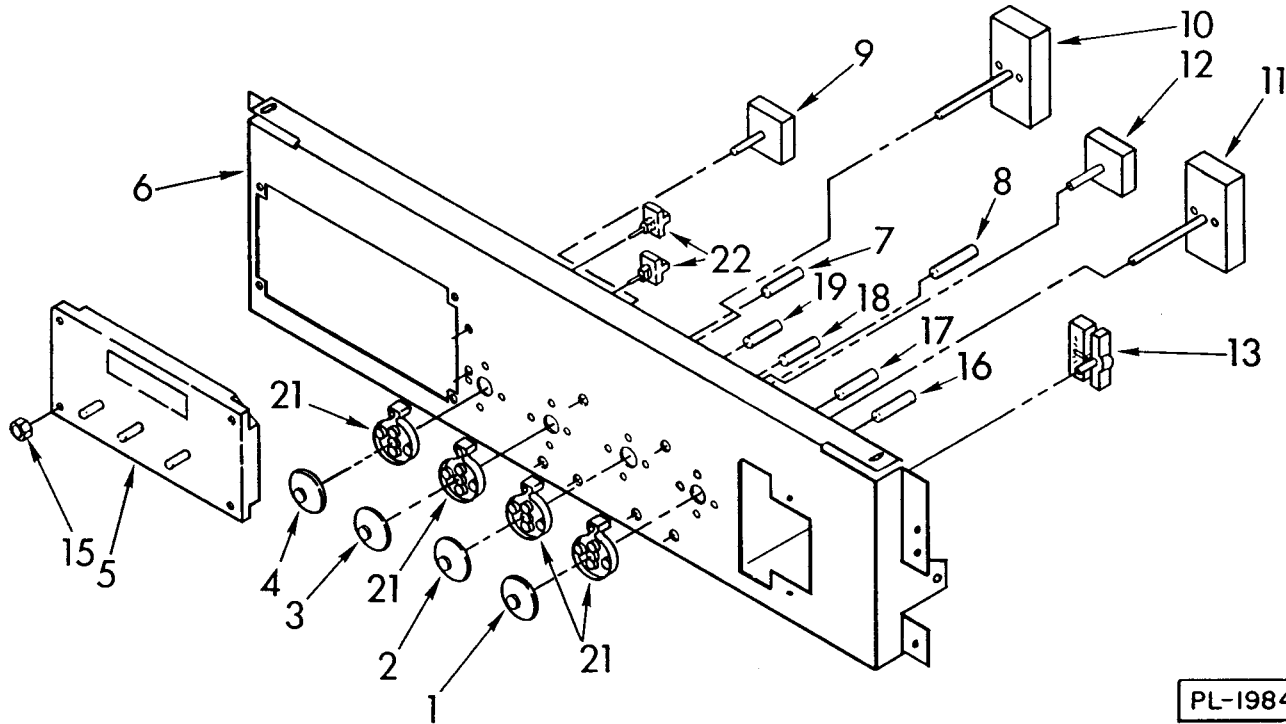

# CONTROL PANEL PARTS

For Model: KEBS177SBL1 and KEBS277SBL1

PL-19847-1

1	4173159	Thermostat Disc Lower Oven
2	4173158	Selector Disc Lower Oven
3	4173159	Thermostat Disc Single/Upper Oven
4	4173160	Selector Disc Single/Upper Oven
5	4173071	Clock Electronic
6	4173148	Mounting Panel
7	4168597	Indicator Light Single/Upper Oven
8	4168597	Indicator Light, Lower Oven
9	3178514	Selector Switch Single/Upper Oven
10	4164361	Thermostat, Single/Upper Oven
11	4164362	Thermostat, Lower Oven
12	3178515	Selector Switch, Lower Oven
13	4173153	Meat Probe Indicator Assy.
15	4164360	Nut, (4) Washer Type
16	4163869	Indicator Light, Lock Lower Oven
17	4163869	Clean Indicator Light, Lower Oven
18	4163869	Lock Indicator Light, Upper Oven
19	4163869	Clean Indicator Light, Upper Oven
21	4173150	Back Light Housing
22	4168533	Switch, (2) Retained Heat

# CONTROL FRAME AND KNOB PARTS

For Model: KEBS177SBL1 and KEBS277SBL1

1	4167590	Retainer (2)
2	4163831	Bezel, Oven Light
3	4163840	Knob, Meat Probe Indicator
4	4168403	Knob, Thermostat, Lower Oven
5	4168403	Knob, Selector, Lower Oven
6	4168403	Knob Thermostat Single/Upper Oven
7	4168403	Knob, Selector Single/Upper Oven
8	3177122	Knob, Clock
9	3177121	Knob, Clock (2)
10		Vent Insert
	3178516	Black
	3178980	Almond-White
11		Control Frame
	3178571	White
	3178572	Almond
	4164363	Black
12		Insert, Top
	4173436	White
	4173437	Almond
	4173163	Black
13		Panel, Glass
	4173442	White KEBS277
	4173441	Almond KEBS277
	4173162	Black KEBS277
	4173440	White KEBS177
	4173439	Almond KEBS177
	4173161	Black KEBS177
15	4168571	Knob, Retained Heat