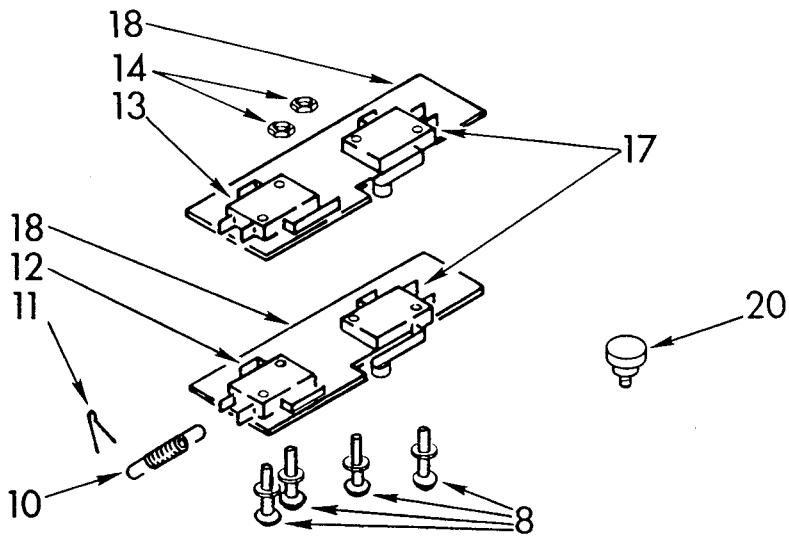

# CONTROL FRAME AND KNOB PARTS

For Model: KEBS177SBL1 and KEBS277SBL1

1	4167590	Retainer (2)
2	4163831	Bezel, Oven Light
3	4163840	Knob, Meat Probe Indicator
4	4168403	Knob, Thermostat, Lower Oven
5	4168403	Knob, Selector, Lower Oven
6	4168403	Knob Thermostat Single/Upper Oven
7	4168403	Knob, Selector Single/Upper Oven
8	3177122	Knob, Clock
9	3177121	Knob, Clock (2)
10		Vent Insert
	3178516	Black
	3178980	Almond-White
11		Control Frame
	3178571	White
	3178572	Almond
	4164363	Black
12		Insert, Top
	4173436	White
	4173437	Almond
	4173163	Black
13		Panel, Glass
	4173442	White KEBS277
	4173441	Almond KEBS277
	4173162	Black KEBS277
	4173440	White KEBS177
	4173439	Almond KEBS177
	4173161	Black KEBS177
15	4168571	Knob, Retained Heat

# CONTROL COMPARTMENT AND CABINET TOP

For Model: KEBS177SBL1 and KEBS277SBL1

1	4173054	Sandwich Panel
2	4173043	Bushing (2) Electrical
4	4168257	Hole Cover
6	4166561	Transformer, Probe
7	4163731	Relay, Meat Probe
9	4168295	Terminal Block, Power Supply
10	4167614	Conduit, 1/2 X 56
11	4173276	Cabinet Top
13	4173165	Bushing, Flexible
14	4173166	Panel, Blower Mounting
15	4173004	Blower Assembly
17	4173008	Switch, Auxiliary Fan

# LATCH PARTS

For Model: KEBS177SBL1 and KEBS277SBL1

1	4168063	Mounting Plate
2	4168538	Latch Mechanism
4	4163838	Latch Lever
5	4168292	Solenoid Spacer
6	4169323	Solenoid
7		Safety Switch
	4173007	Upper Oven
	3179691	Lower Oven
8	4173053	Screw, (Rd. Hd.) 4-40 X 1 1/4
10	4168560	Solenoid Spring
11	4159129	Cotter Pin
12	4168514	Latch Switch With Roller
13	4164366	Latch Switch
14	4159117	Locknut (4)
17	4168517	Latch Switch (2)
18	4168522	Insulator (2)
20	4168579	Shoulder Screw, Latch Lever (2)
23	4168554	Shoulder Screw, Actuator Arm
24	4168553	Spacer, Actuator Arm
25	4168058	Actuator Arm
26	4159160	Retaining Ring
27	4159603	Washer, Flat
28	4159109	Nut, Hex Kep 10-24
29	4159287	Screw, 10-24 X 3/8
30	4173168	Bracket, Harness
32	4173170	Mounting Bracket, Safety Switch