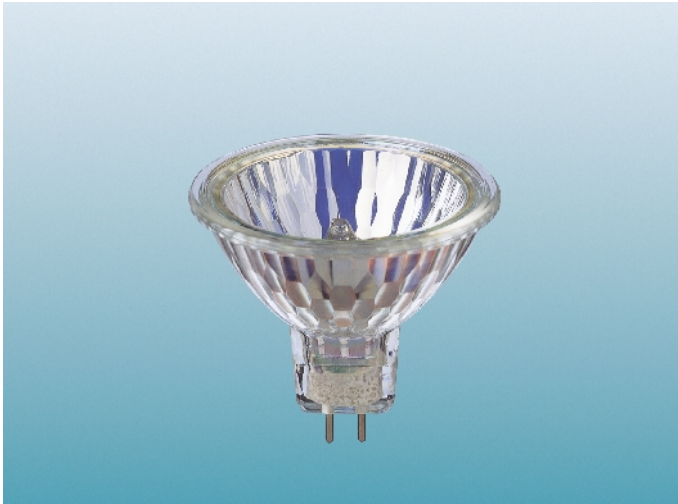

Halogen lamps

Low-voltage dichroic reflector ACCENTline

Definition

Halogen reflector lamps consisting of an extra-low-voltage halogen burner optically positioned in a glass reflector, which has a special heat-transmitting and light-reflecting dichroic coating. The dichroic reflector coating transmits the infra-red radiation (heat) backwards through the glass and reflects the visible radiation (light) forward, thus resulting in a 'cool beam'. The ELV burner, with axial filament, operates at low pressure (≤ 2.5 bar) and is UV Block. According IEC 598, these lamps can be used in luminaires without front glass.

Applications

Dichroic reflector lamps are ideally suitable for accent -, task- and decorative lighting in homes, shops and hotels/restaurants.

Features

The most important features of this lamp are:

- "cool beam" dichroic coated reflector
- with front glass
- average lamp life of 3000 hrs
- colour temperature 3000°K
- excellent colour rendering ($R_a = 100$)
- universal burning position
- dimmable.

Dimensions in mm

Maximum permissible temperatures

Reflector	250°C
Reflector rim	240°C
Pinch	350°C
Contacts	300°C

Packing data

Single box packaging			
Packing configuration	Weight	Dimensions	Volume
	kg	cm	m ³
50 x 1	1.85	30.3 x 24.7 x 10.6	0.008