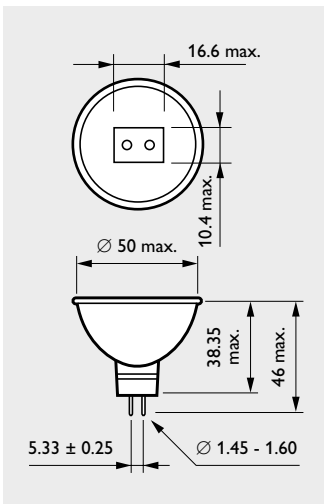

Halogen lamps

Low-voltage dichroic reflector ACCENTline

Definition

Halogen reflector lamps consisting of an extra-low-voltage halogen burner optically positioned in a glass reflector, which has a special heat-transmitting and light-reflecting dichroic coating. The dichroic reflector coating transmits the infra-red radiation (heat) backwards through the glass and reflects the visible radiation (light) forward, thus resulting in a 'cool beam'. The ELV burner, with axial filament, operates at low pressure (≤ 2.5 bar) and is UV Block. According IEC 598, these lamps can be used in luminaires without front glass.

Dimensions in mm

Maximum permissible temperatures

Reflector	250°C
Reflector rim	240°C
Pinch	350°C
Contacts	300°C

Packing data

Single box packaging			
Packing configuration	Weight	Dimensions	Volume
	kg	cm	m ³
50 x 1	1.85	30.3 x 24.7 x 10.6	0.008