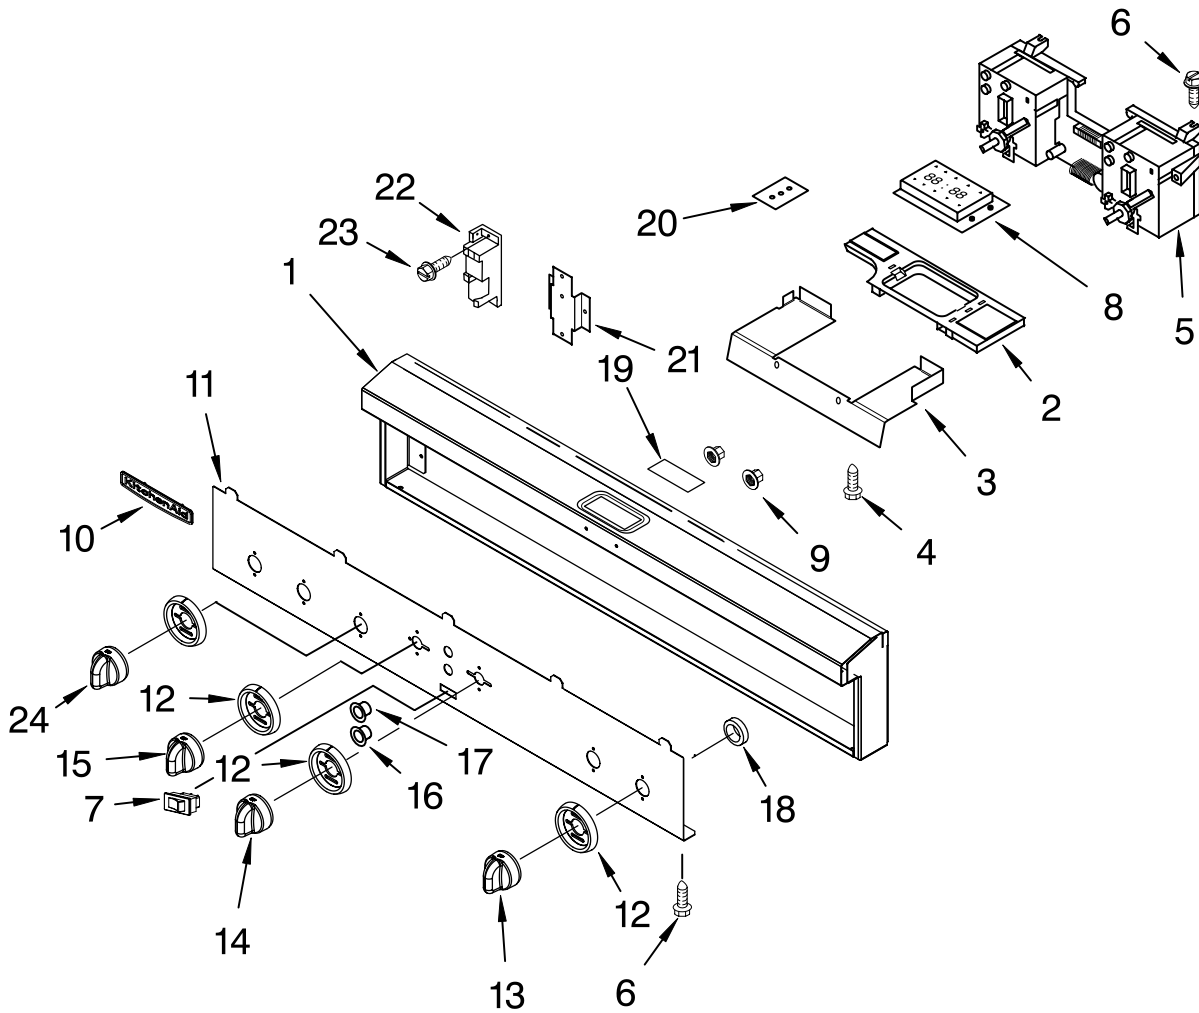

CONTROL PANEL PARTS

For Model:KDRP463LSS0
(Stainless Steel)

Illus. No.	Part No.	DESCRIPTION
1	8300208	Panel, Control
2	4453000	Bracket, Display
3	8300805	Bracket, Display Mounting
4	3196537	Screw, 8-18 x 3/8
5	8300203	Control, Zodiac
6	3196184	Screw, 6-19 x 1
7	4452842	Switch, Rocker
8	4452999	Module, Display

Illus. No.	Part No.	DESCRIPTION
9	2004333	Palnut
10	2005292	Nameplate
11	8301490	Face, Control Panel
12	4455192	Bezel, Knob
13	4454970	Knob, Control
14	4455115	Knob, Temp/Time
15	4455141	Knob, Selector
16	4452998	Button, Cancel

Illus. No.	Part No.	DESCRIPTION
17	4452997	Button, Enter
18	4455719	Spacer Ring
19	4455806	Glass, Display
20	3192439	Seal, Limiter
21	8285005	Bracket, Spark Module
22	8522426	Module, Spark
23	3400843	Screw
24	8284743	Knob, Grill

FOR ORDERING INFORMATION REFER TO PARTS PRICE LIST