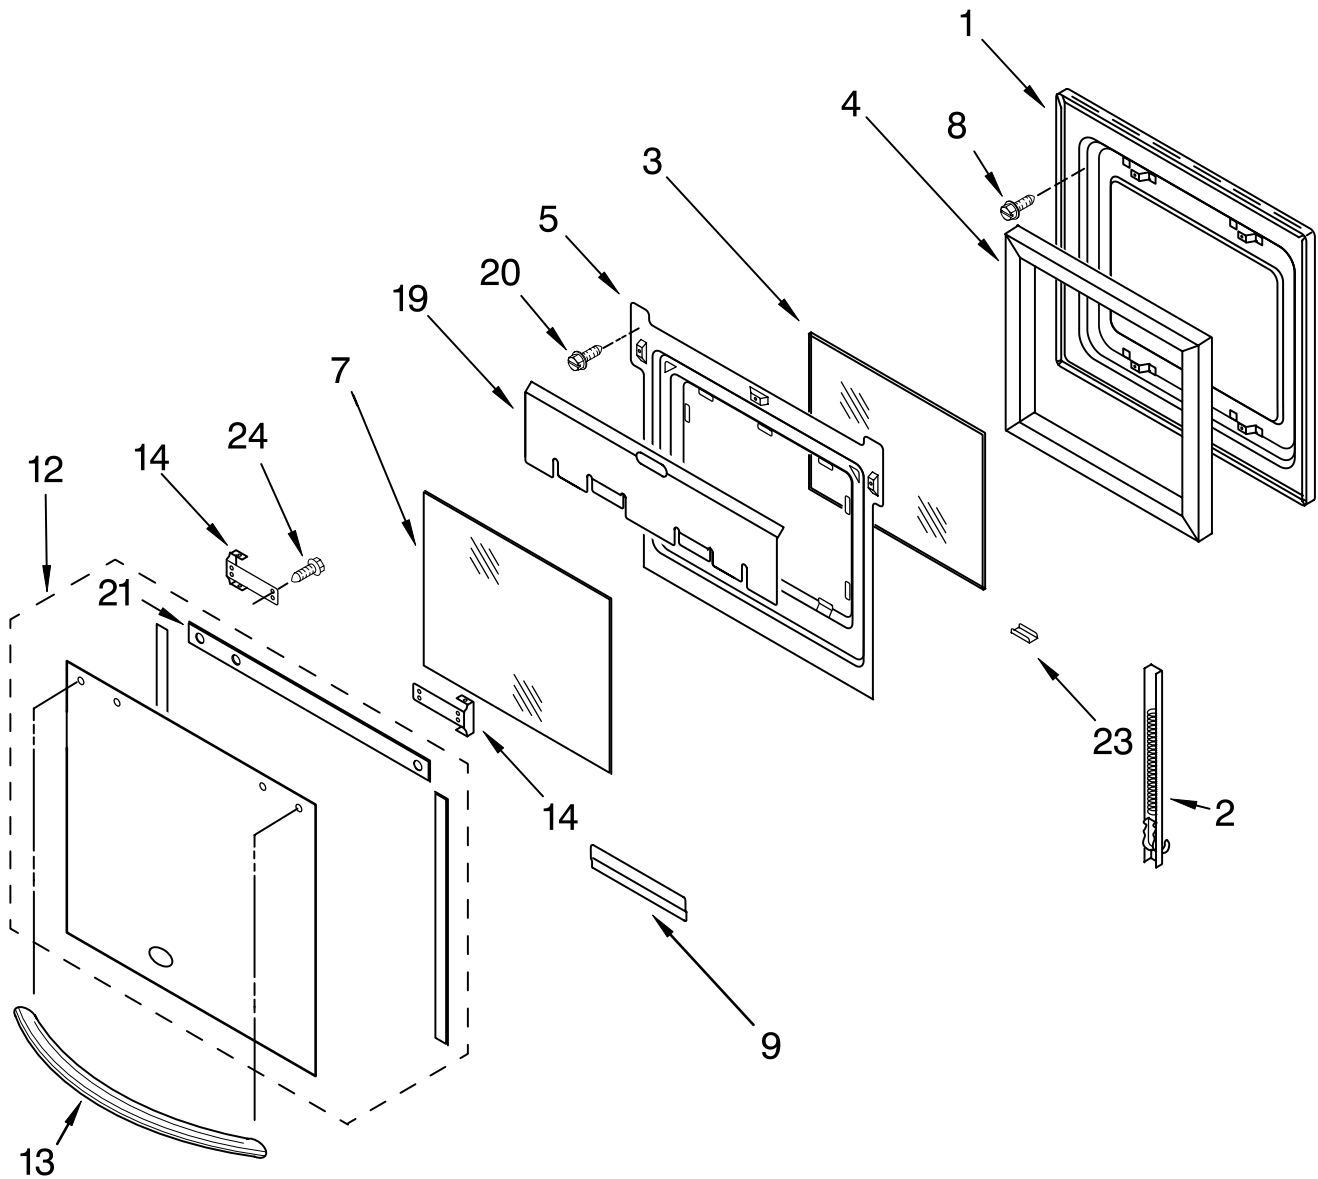

OVEN DOOR PARTS

For Model:KDRP463LSS0
(Stainless Steel)

Illus. No.	Part No.	DESCRIPTION
1	8300152	Door Liner
2	8300579	Hinge, Door
	8300580	R.Side
		L.Side
3	4449259	Glass, Inner
4	8300797	Insulation, Door
5	8300190	Retainer, Glass

Illus. No.	Part No.	DESCRIPTION
7	4449263	Glass, Inner
8	4449743	Screw, 8-32 x 3/8
9	4451668	Retainer, Glass
12	8300172	Assy, Door Glass
13	4455852	Door Handle
14		Bracket, Handle
	4455803	Right Hand
	4455804	Left Hand
	3400832	Screw

Illus. No.	Part No.	DESCRIPTION
19	8301089	Shield, Heat
20	4449809	Screw, 8-18 x 3/8
21	8300153	Seal, Door Top
23	4451432	Retainer, Clip
	3400832	Screw
24	3196184	Screw, 8-32 x .548

FOR ORDERING INFORMATION REFER TO PARTS PRICE LIST