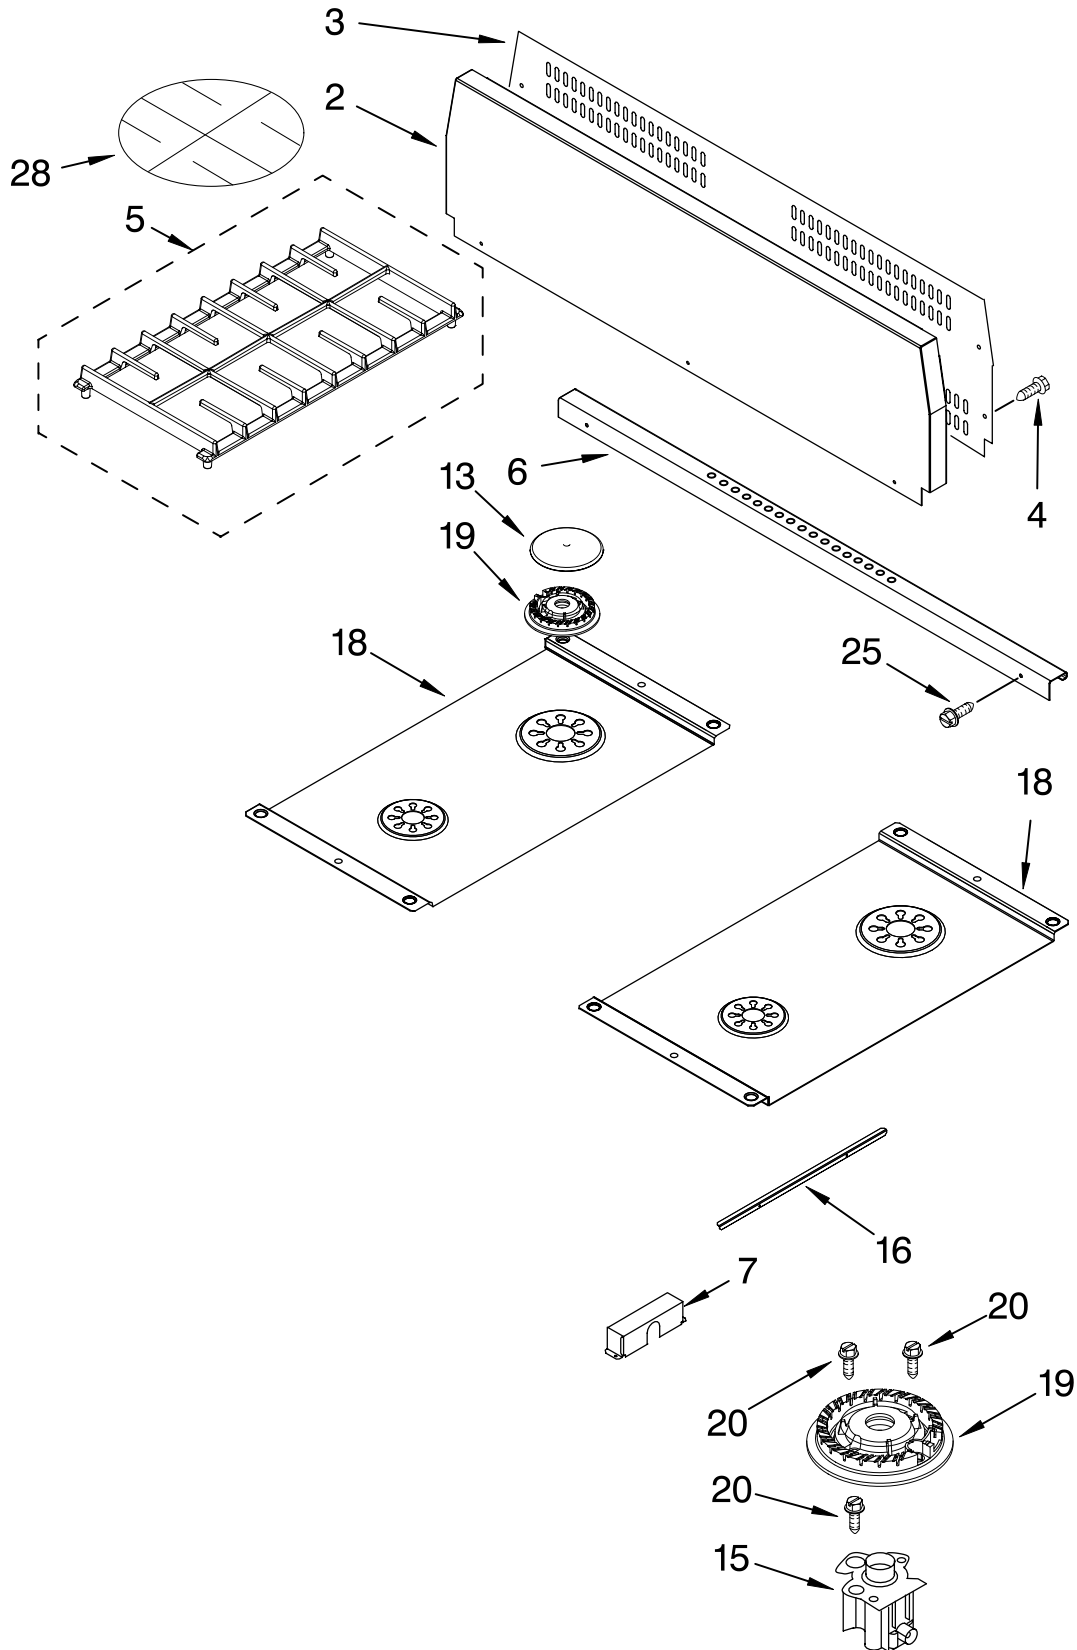

COOKTOP, BURNER AND GRATE PARTS

For Model: KDRP463LSS0
(Stainless Steel)

FOR ORDERING INFORMATION REFER TO PARTS PRICE LIST

COOKTOP, BURNER AND GRATE PARTS

For Model:KDRP463LSS0
(Stainless Steel)

Illus. No.	Part No.	DESCRIPTION
2	4454960	Backsplash
3	8284712	Support,Backsplash
4	3196537	Screw, 8-18 x 3/8
5	4454963	Grate, Burner
6	8284851	Trim, Island
7	8285038	Cover, Burner
		Spud
13		Cap, Burner
	4455243	14K (2)
	8284669	6K (2)
15		Holder, Orifice
		Includes Orifice
	9754188	Turbo (4)
	9754182	Auxillary (2)
16	4454974	Support Rail
		R.H.& L.H.
18	8284812	Cooktop, Black
19		Burner Head 14K
	4455849	Turbo (2)
	4455979	Auxillary (2)
20	3368921	Screw, 7-18 x 3/4
25	3196176	Screw
28	4455109	Plate, Simmer

FOR ORDERING INFORMATION REFER TO PARTS PRICE LIST