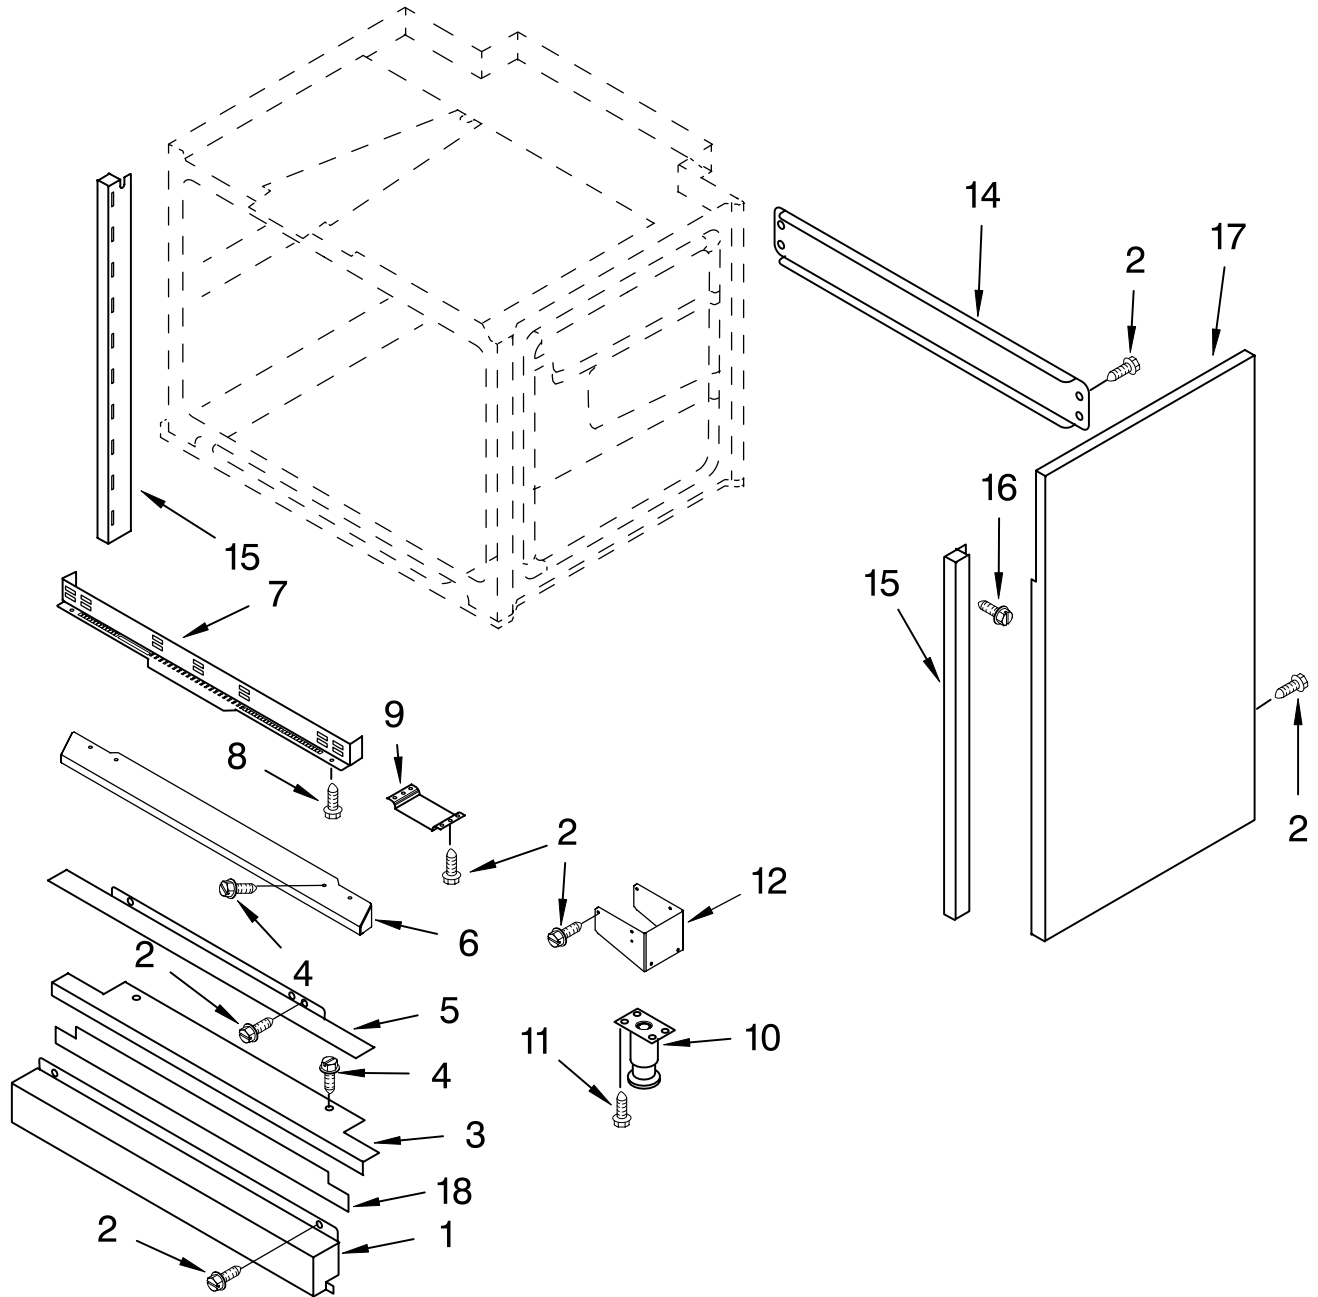

CHASSIS PARTS

For Model:KDRP463LSS0
(Stainless Steel)

Illus. No.	Part No.	DESCRIPTION
1	4452803	Vent, Bottom Lower
2	4449809	Screw, 8-18 x 3/8
3	8301087	Backer, Trim Lower
4	3400837	Screw, 8-18 x 3/8
5	8301225	Deflector, Center
6	8300978	Vent, Bottom Upper
7	8300804	Vent, Center
	4453327	Gasket
	3400805	Screw (4)

Illus. No.	Part No.	DESCRIPTION
8	3196537	Screw, 8-18 x 3/8
9	4455604	Bracket, Mounting Regulator
10	4452430	Foot Assembly
11	3400518	Screw, 5/16-12 x 5/8
12	4455644	Gusset

Illus. No.	Part No.	DESCRIPTION
14	4452434	Brace, Rear
15	4452804	Trim, Front Right Side
	4453205	Left Side
16	3196537	Screw, 8-18 x 3/8
17		Side Chassis Right Side
	4452418	Left Side
18	8300154	Insulation

FOR ORDERING INFORMATION REFER TO PARTS PRICE LIST