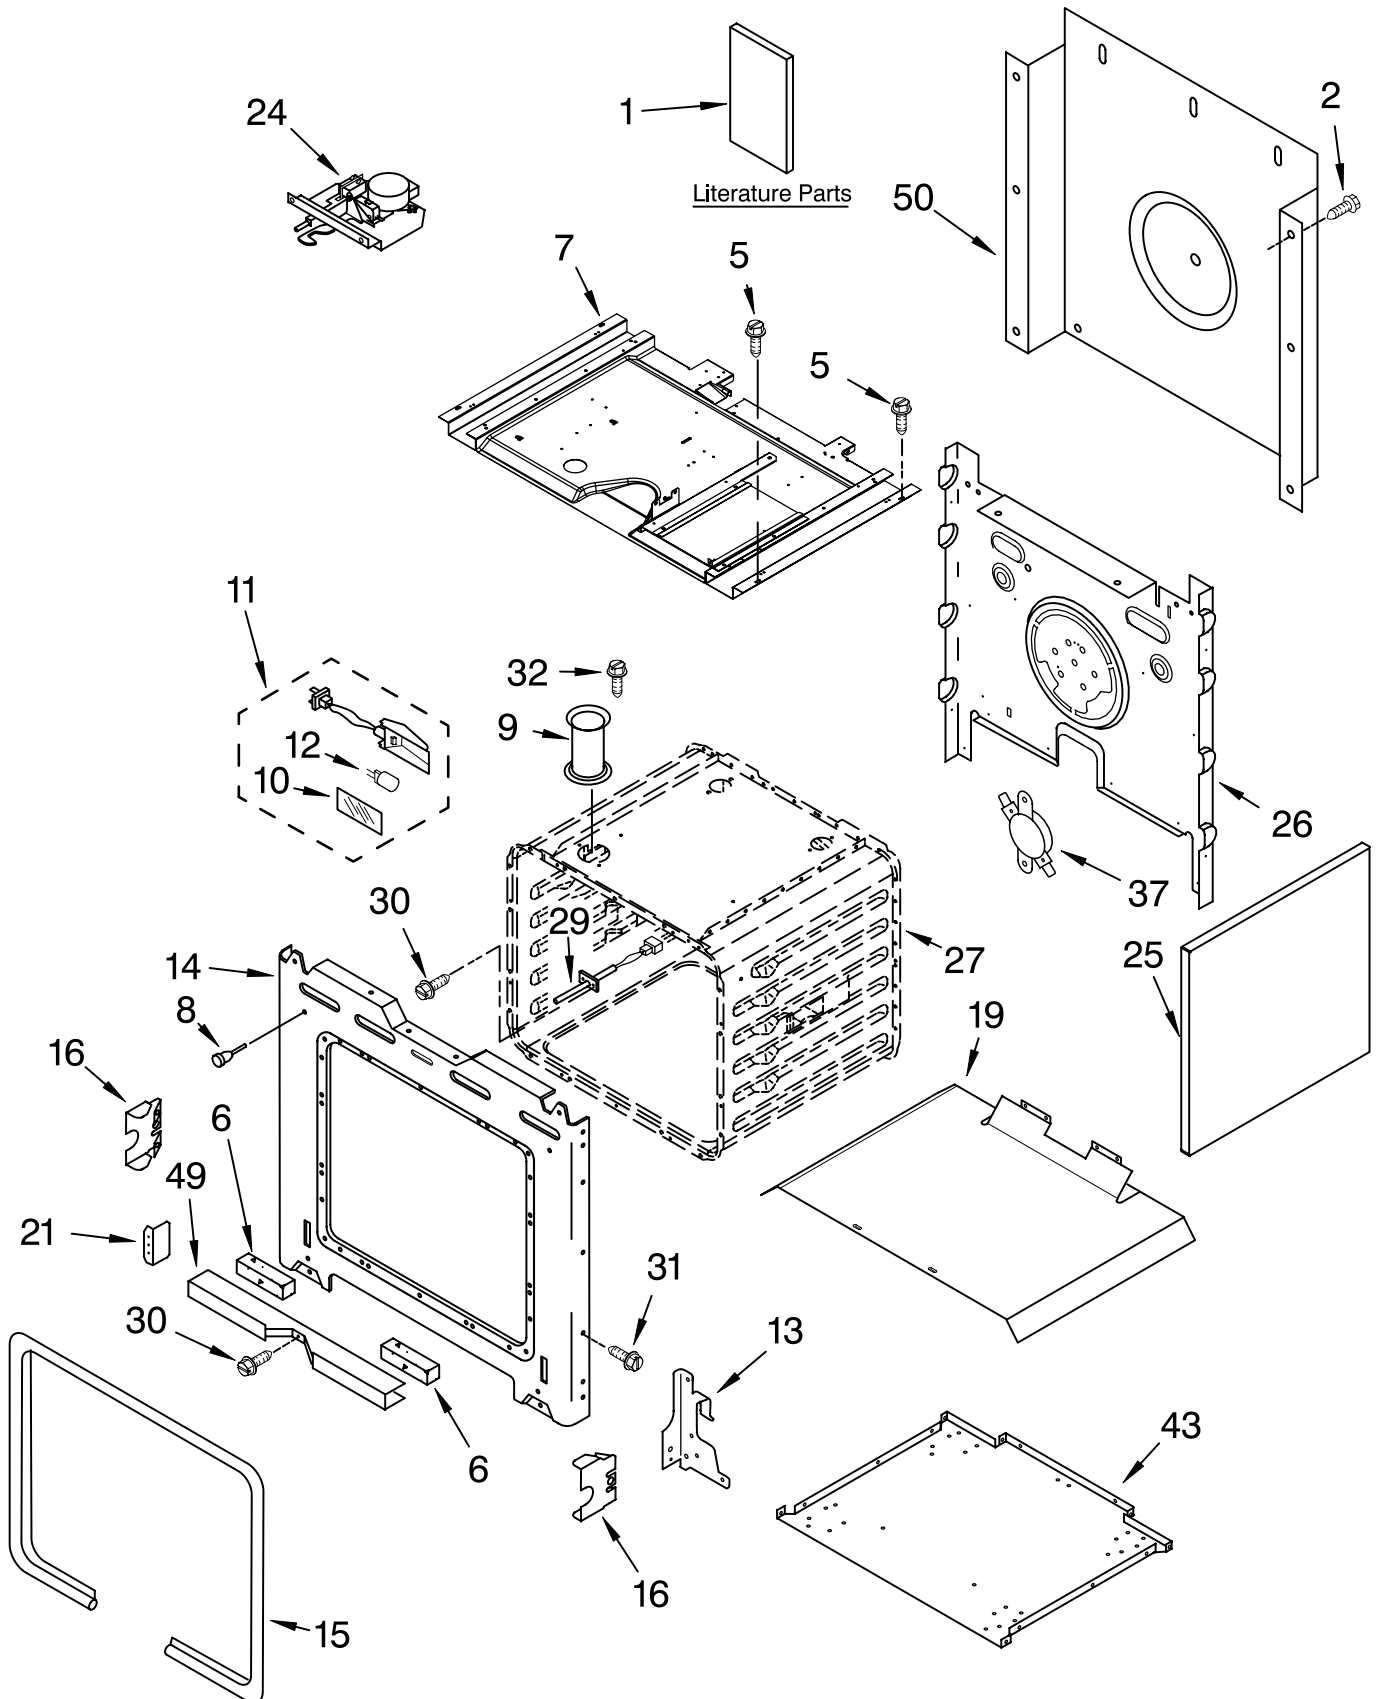

OVEN PARTS
For Model:KDRP463LSS0
(Stainless Steel)

36" KITCHENAID
FREE STANDING RANGE
DUAL FUEL W/GRIDDLE

FOR ORDERING INFORMATION REFER TO PARTS PRICE LIST

OVEN PARTS

For Model:KDRP463LSS0
(Stainless Steel)

Illus. No.	Part No.	DESCRIPTION
NOTE: The screws and nuts required to attach a part are listed immediately following that part.		
1		Literature Parts
	LIT8301169	Installation Instructions
	LIT8301170	Use & Care Guide
	LIT8301596	Tech Sheet
	LIT8301171	Conversion Instructions
	LIT3191638	Safer Cooking Tips
2	4449809	Screw, 8-18 x 3/8
5	4449746	Screw
6	4452260	Spacer, Foam
7	8301469	Top, Chassis
8	4448520	Bumper, Door
9	4452158	Tube, Vent

Illus. No.	Part No.	DESCRIPTION
10	4452163	Lens, Light
11	4448972	Oven Light Assy
	4449748	Screw
12	4452164	Bulb, Light
13		Hinge Receiver
	4455605	Left Hand
	4455606	Right Hand
14	8300150	Frame, Front
15	8300142	Gasket, Door
16	4452152	Bracket, Mounting
19	8300184	Support, Insulation
21	4455510	Bracket, Support
24	8300210	Latch, Motorized
25	4455641	Side, Chassis
26	8300193	Back, Chassis
27		Liner, Oven (Not serviceable)
29	4455636	Sensor

Illus. No.	Part No.	DESCRIPTION
30	4449154	Screw, 8-32 x .440
31	4449040	Screw, 8-18 x 3/8
32	3196176	Screw, 8-18 x 1/2
37	8300802	Thermostat (TOD) (Temp.) SPST
43	8300965	Base, Chassis
49	4448933	Retainer, Gasket
50	4451747	Cover, Back