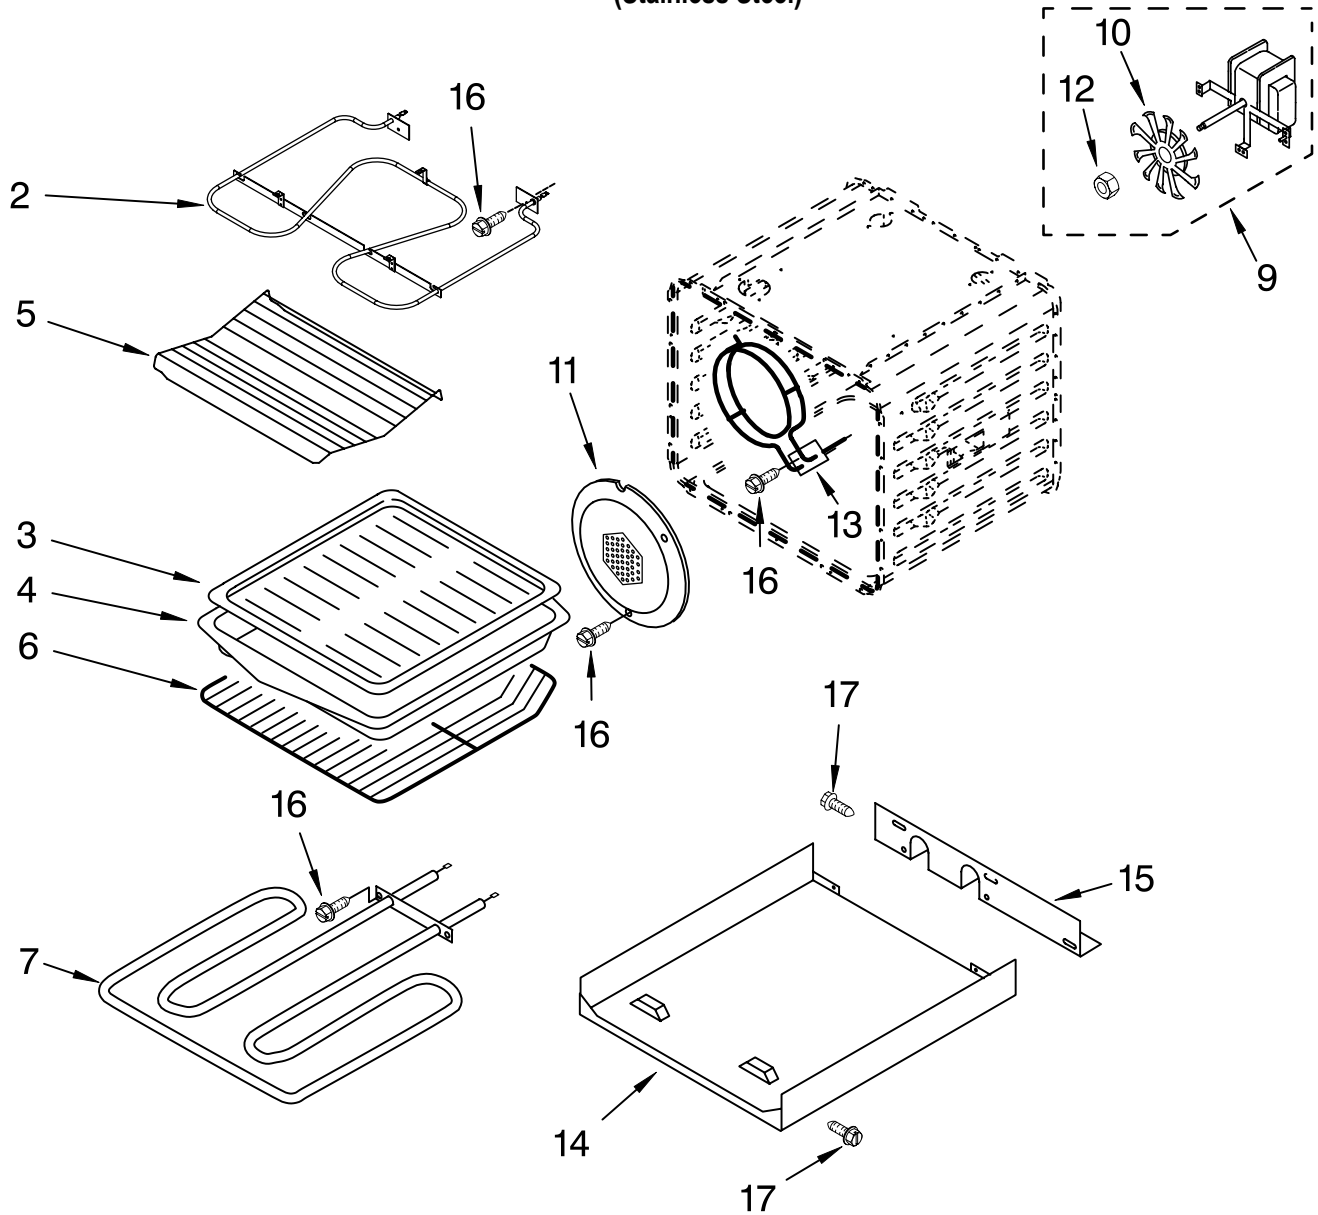

INTERNAL OVEN PARTS

For Model:KDRP463LSS0
(Stainless Steel)

Illus. No.	Part No.	DESCRIPTION
2	4456105	Element, Broil
	4449154	Screw
3	3147563	Grill, Broiler
4	3147845	Pan, Broiler
5	3181534	Rack, Roasting
6	8300796	Rack, Oven

Illus. No.	Part No.	DESCRIPTION
7	8300204	Element, Hidden Bake
9	4451583	Motor, Convection
10	4452226	Blade, Fan
11	4448418	Cover, Fan
12	4452227	Nut
13	4452157	Element, Convection

Illus. No.	Part No.	DESCRIPTION
14	8300799	Tray, Hidden Bake
15	8300800	Cover, Access
16	4449154	Screw, 8-32 x .440
17	4449809	Screw, 8-18 x 3/8

FOR ORDERING INFORMATION REFER TO PARTS PRICE LIST