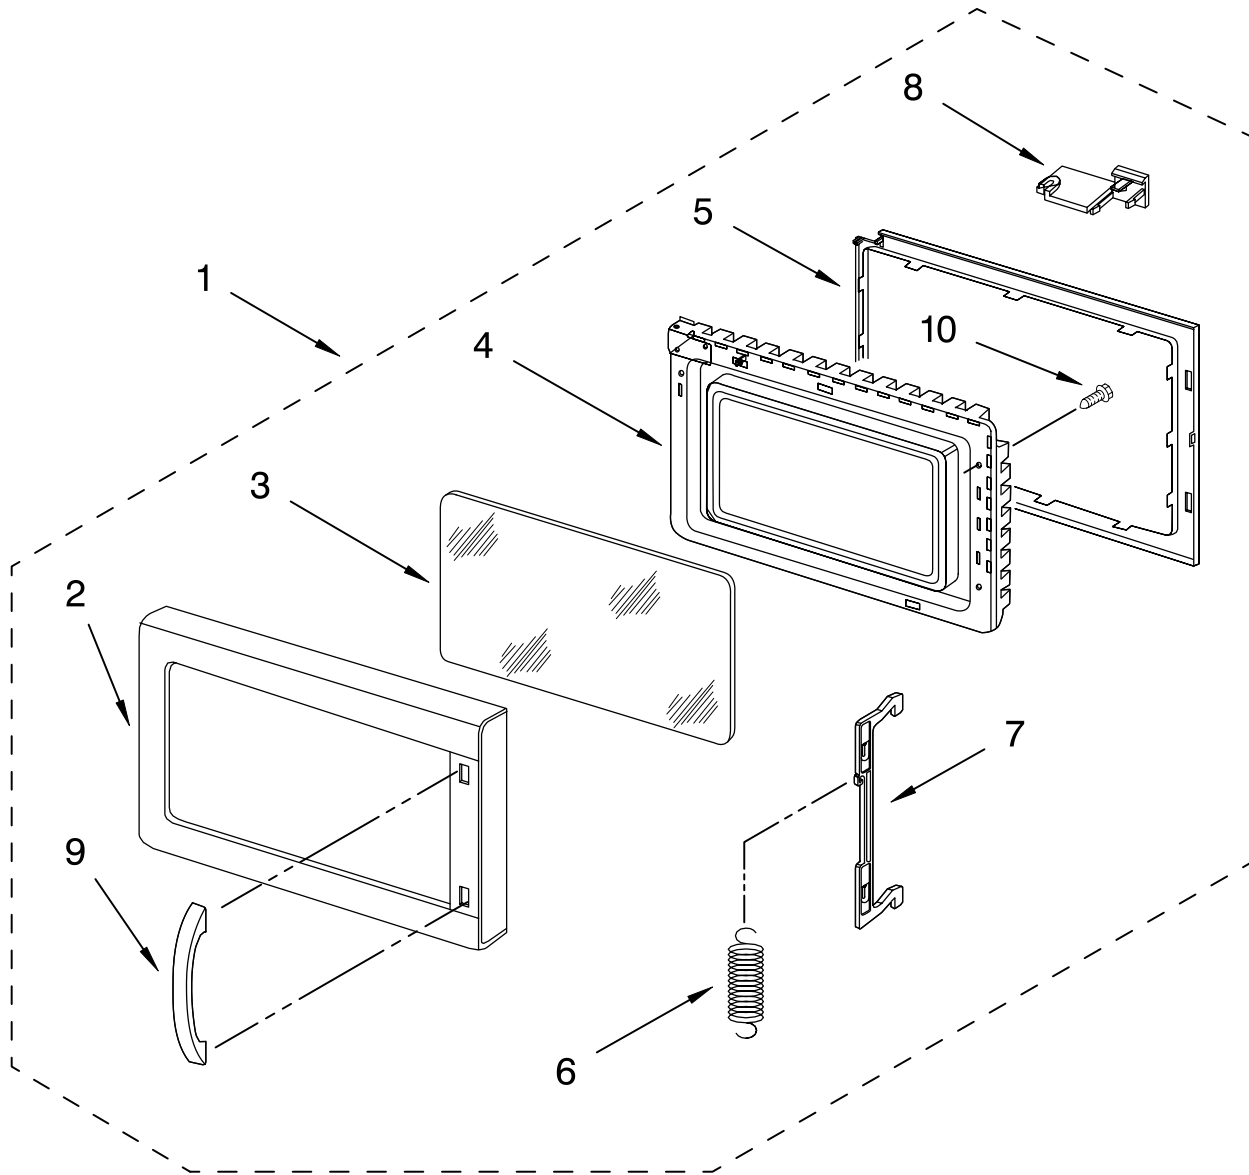

FOR ORDERING INFORMATION REFER TO PARTS PRICE LIST

LATCH BOARD PARTS

For Models: AMC7159TAB0, AMC7159TAS0
(Black) (Stainless)

| Illus. No. | Part No. | DESCRIPTION |
|------------|----------|--------------------------------------|
| 1 | | Assembly, Latch (Non-Serviceable) |
| 2 | 8183558 | Latch Board |
| 3 | 4158940 | Micro Switch |
| 4 | 4158941 | Micro Switch |
| 5 | 4358795 | Lever, Switch |
| 6 | 4358271 | Screw |

FOR ORDERING INFORMATION REFER TO PARTS PRICE LIST

CONTROL PANEL PARTS

For Models: AMC7159TAB0, AMC7159TAS0

(Black) (Stainless)

| Illus. No. | Part No. | DESCRIPTION |
|------------|-----------|-------------------|
| 1 | | Control Panel |
| | W10153229 | Black |
| 2 | | Membrane |
| | W10153227 | Black |
| 3 | W10153231 | Microcomputer |
| 4 | 4358451 | Screw |
| 5 | | Membrane/Panel |
| | W10153243 | (Stnls. Mdl.Only) |

FOR ORDERING INFORMATION REFER TO PARTS PRICE LIST

OVEN DOOR PARTS

For Models: AMC7159TAB0, AMC7159TAS0
(Black) (Stainless)

| Illus. No. | Part No. | DESCRIPTION |
|------------|-----------|---------------------|
| 1 | W10153223 | Door Assembly Black |
| | W10153237 | Stainless |
| 2 | W10153195 | Panel, Door Black |
| | W10153239 | Stainless |