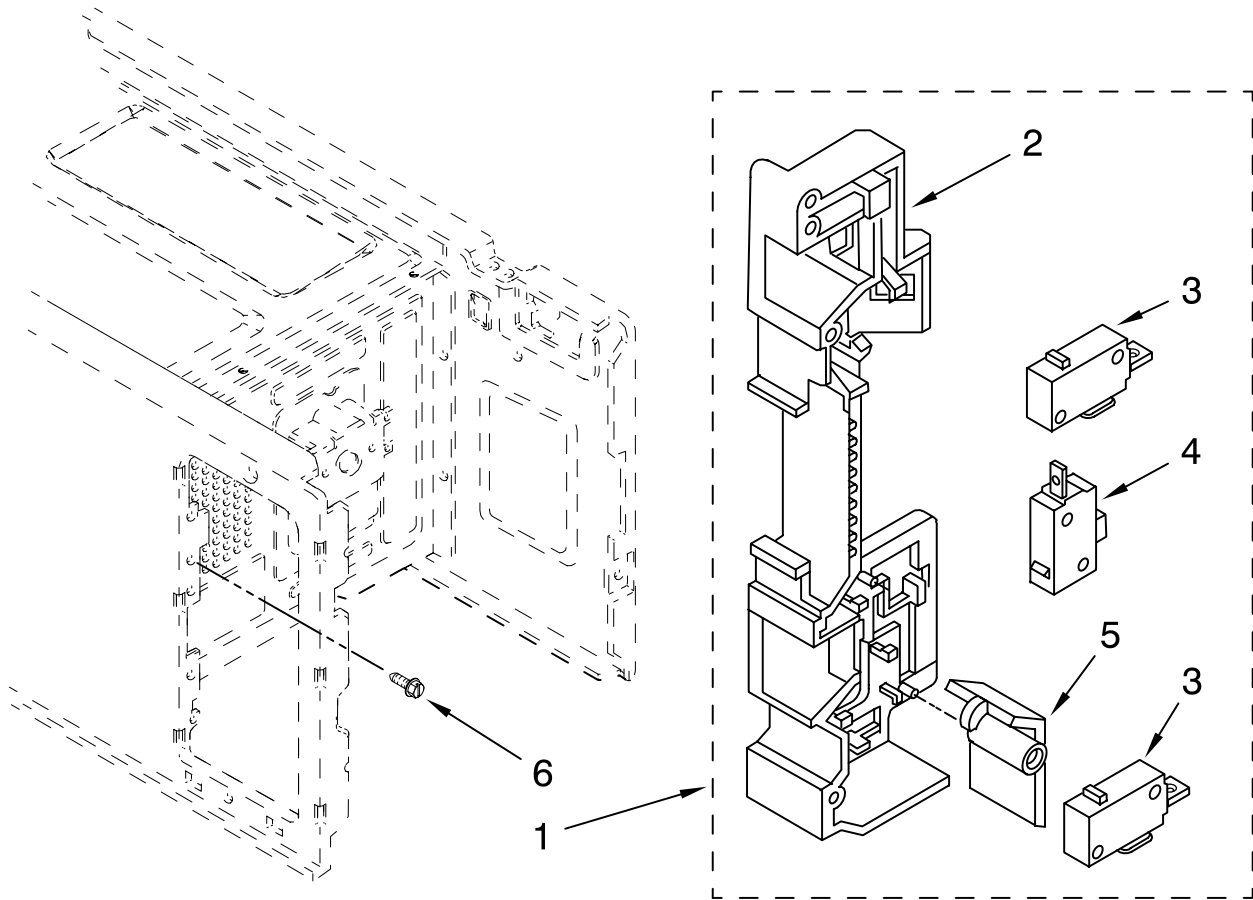

BASE PLATE PARTS

For Models: AMC7159TAB0, AMC7159TAS0
(Black) (Stainless)

| Illus. No. | Part No. | DESCRIPTION |
|-------------------|-----------------|--------------------|
| 1 | 8183568 | Plate, Base |
| 2 | 8172082 | Transformer |
| 3 | 8171902 | Cap |
| 4 | 4358192 | Screw |
| 5 | 4358489 | Screw |

FOR ORDERING INFORMATION REFER TO PARTS PRICE LIST

LATCH BOARD PARTS

For Models: AMC7159TAB0, AMC7159TAS0
(Black) (Stainless)

| Illus. No. | Part No. | DESCRIPTION |
|------------|----------|--------------------------------------|
| 1 | | Assembly, Latch (Non-Serviceable) |
| 2 | 8183558 | Latch Board |
| 3 | 4158940 | Micro Switch |
| 4 | 4158941 | Micro Switch |
| 5 | 4358795 | Lever, Switch |
| 6 | 4358271 | Screw |