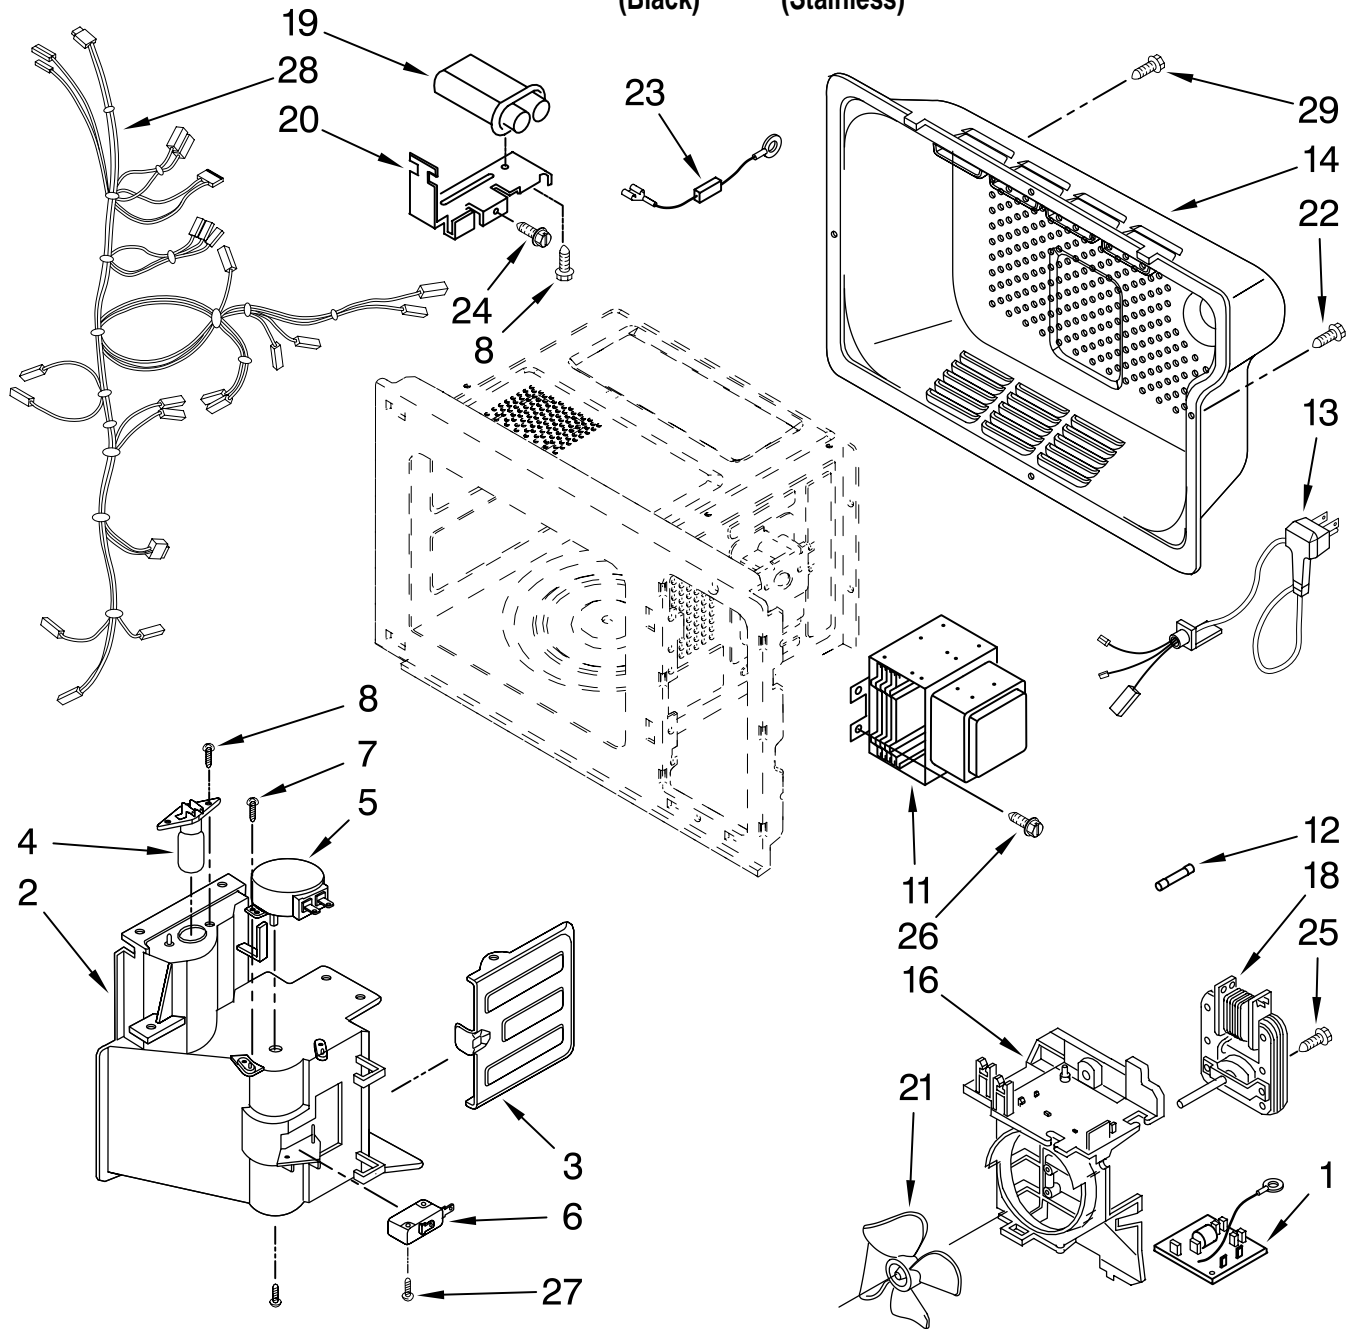

(Black) (Stainless)

| <u>Illus. No.</u> | <u>Part No.</u> | <u>DESCRIPTION</u> |
|-------------------|-----------------|------------------------------|
| 1 | | Literature Parts |
| | W10134751 | U & C Guide |
| | W10153569 | Service Manual |
| | | Cooking Guide |
| | W10134321 | English |
| | W10134324 | Tech Sheet |
| 2 | 8171878 | Sensor |
| 3 | 4358450 | Screw |
| 5 | 8183575 | Bracket, Center |
| 6 | 8183574 | Bracket, Left |
| 7 | 8183576 | Bracket, Lower |
| 9 | W10153234 | Insulator |
| 10 | 8183694 | Thermostat |
| 11 | 8183583 | Thermistor |
| 12 | 8183582 | Fan |
| 13 | 4358460 | Bushing |
| 14 | 8183581 | Convection Element |
| 15 | 8183577 | Clip, Conv Element |
| 16 | 8183567 | Duct, Magnetron |
| 17 | W10153235 | Insulation |
| 18 | 8183566 | Shield, Back Insul |
| 19 | 4358466 | Fan Blade |
| 20 | 4358467 | Bracket, Convection Motor |
| 21 | 8183565 | Convection Motor |
| 22 | 4358192 | Screw |
| 23 | 4358477 | Washer |
| 24 | 4358478 | Washer |
| 25 | 4358362 | Screw |
| 26 | 8183572 | Screw |
| 27 | 4358380 | Screw |
| 28 | 4358476 | Nut |
| 29 | 4358474 | Screw |
| 30 | 8183591 | Harness, Wire |
| 31 | 4358475 | Nut |

FOR ORDERING INFORMATION REFER TO PARTS PRICE LIST

OVEN INTERIOR PARTS

For Models: AMC7159TAB0, AMC7159TAS0

(Black)

(Stainless)

| Illus. No. | Part No. | DESCRIPTION |
|------------|----------|-----------------|
| 1 | 8183771 | Filter, Noise |
| 2 | 8183563 | Air Duct |
| 3 | 8183573 | Bracket, Damper |
| 4 | 8183592 | Lamp |
| 5 | 8183586 | Motor, Stirrer |
| 6 | 4158940 | Switch, Micro |
| 7 | 4358188 | Screw |
| 8 | 4358381 | Screw |