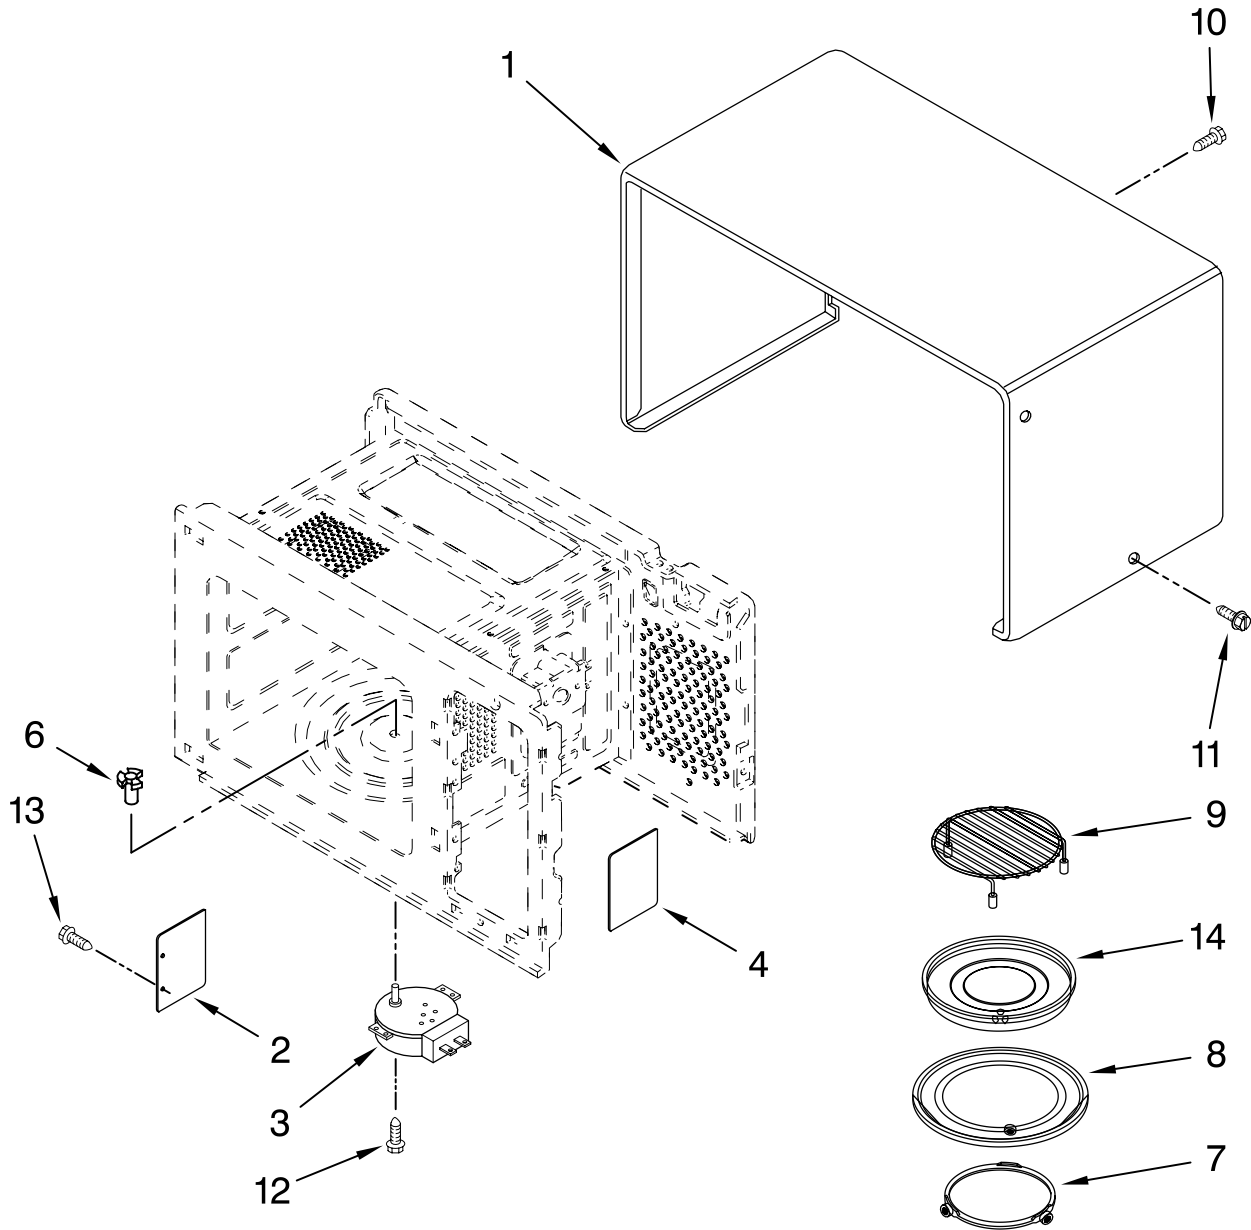

OVEN CAVITY PARTS

For Models: AMC7159TAB0, AMC7159TAS0
(Black) (Stainless)

Illus. No.	Part No.	DESCRIPTION
1	W10153233	Outer Case Black
2	8183557	Canopy
3	8183554	Motor, Turntable
4	8183559	Glass, Lamp

Illus. No.	Part No.	DESCRIPTION
6	8171863	Shaft, Turntable
7	8183560	Ring Assembly
8	8172138	Tray
9	8172251	Rack
10	4358192	Screw

Illus. No.	Part No.	DESCRIPTION
11	4358829	Screw
12	4358188	Screw
13	4358045	Screw
14	8172250	Pan, Drip

FOR ORDERING INFORMATION REFER TO PARTS PRICE LIST