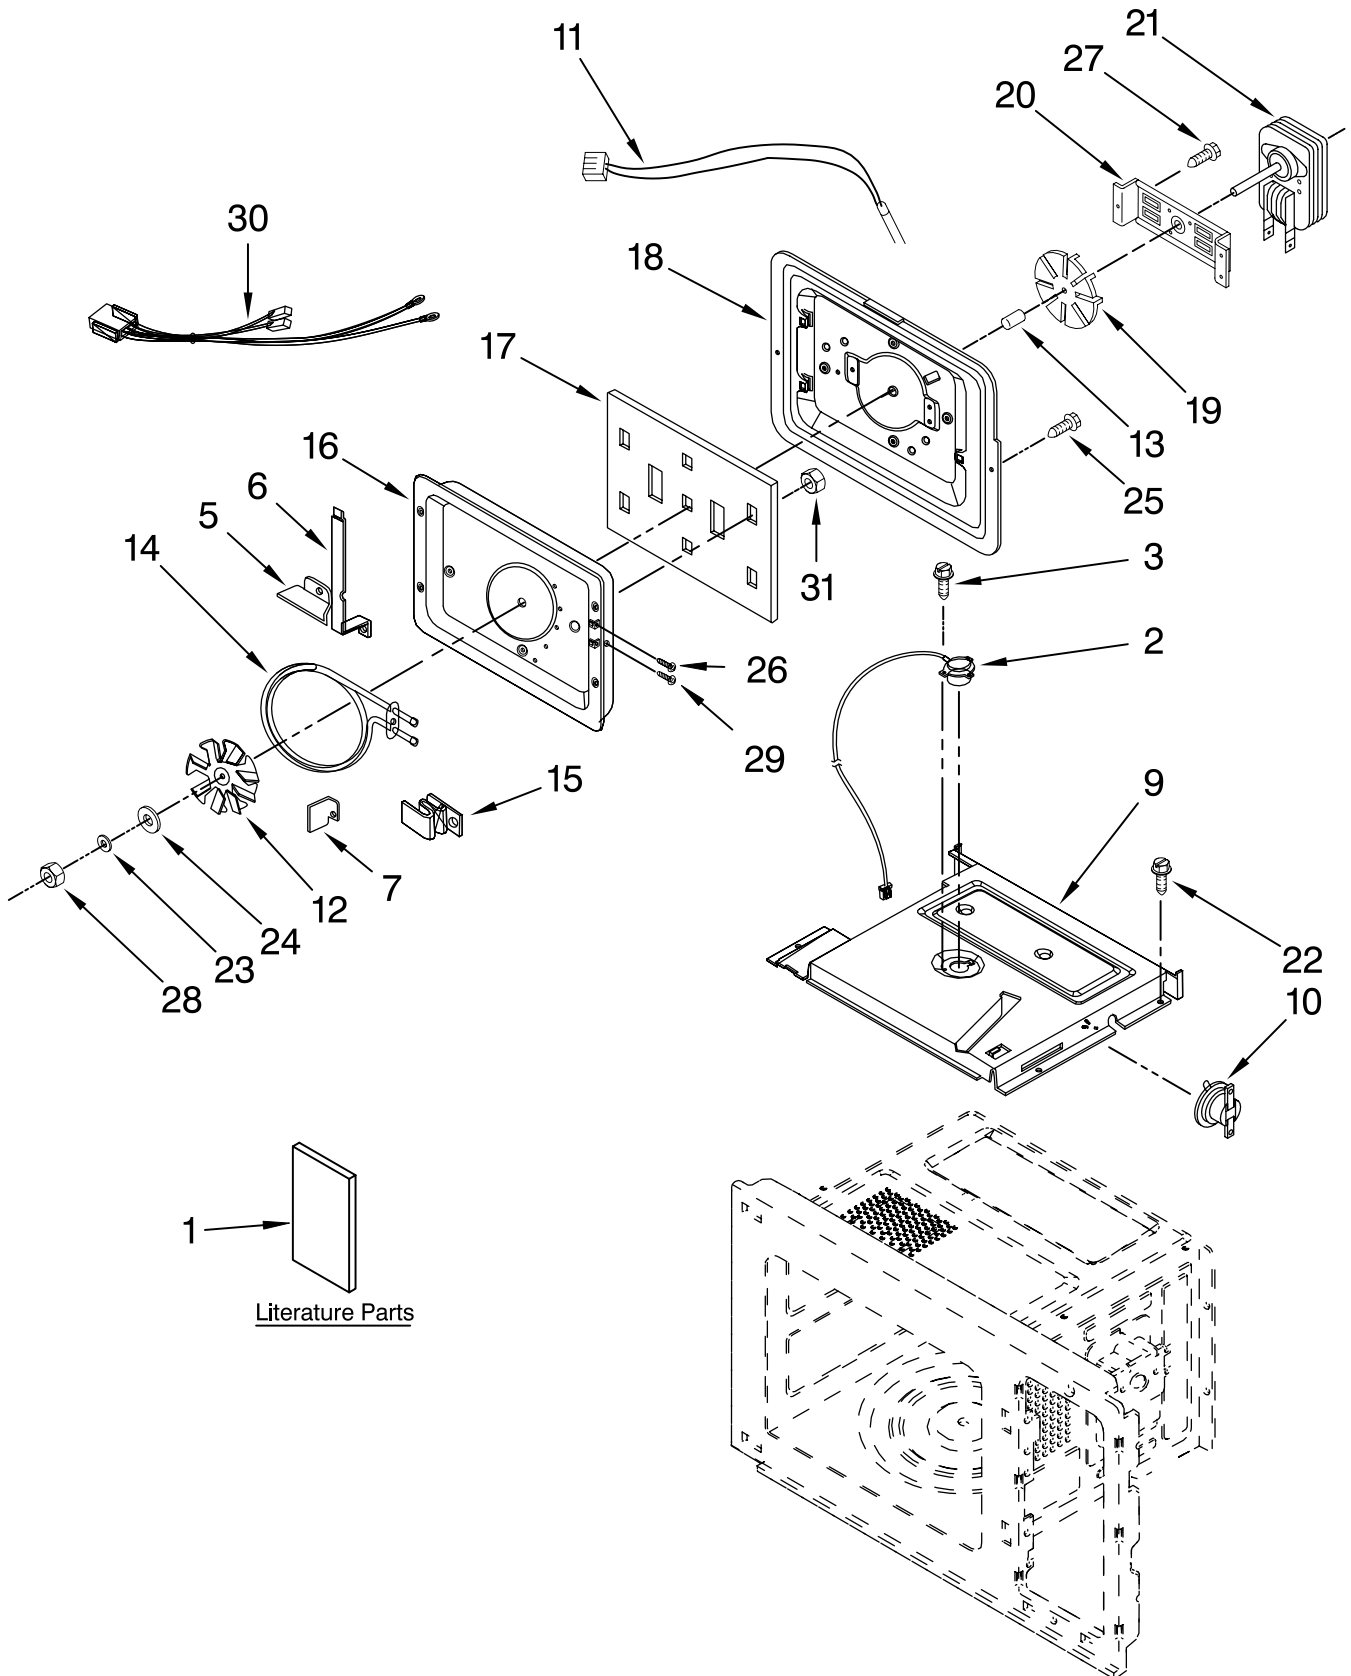

CONVECTION OVEN PARTS

For Models: AMC7159TAB0, AMC7159TAS0
(Black) (Stainless)

CONVECTION
MICROWAVE OVEN

FOR ORDERING INFORMATION REFER TO PARTS PRICE LIST

CONVECTION OVEN PARTS

For Models: AMC7159TAB0, AMC7159TAS0

(Black) (Stainless)

<u>Illus. No.</u>	<u>Part No.</u>	<u>DESCRIPTION</u>
1		Literature Parts
	W10134751	U & C Guide
	W10153569	Service Manual
		Cooking Guide
	W10134321	English
	W10134324	Tech Sheet
2	8171878	Sensor
3	4358450	Screw
5	8183575	Bracket, Center
6	8183574	Bracket, Left
7	8183576	Bracket, Lower
9	W10153234	Insulator
10	8183694	Thermostat
11	8183583	Thermistor
12	8183582	Fan
13	4358460	Bushing
14	8183581	Convection Element
15	8183577	Clip, Conv Element
16	8183567	Duct, Magnetron
17	W10153235	Insulation
18	8183566	Shield, Back Insul
19	4358466	Fan Blade
20	4358467	Bracket, Convection Motor
21	8183565	Convection Motor
22	4358192	Screw
23	4358477	Washer
24	4358478	Washer
25	4358362	Screw
26	8183572	Screw
27	4358380	Screw
28	4358476	Nut
29	4358474	Screw
30	8183591	Harness, Wire
31	4358475	Nut

FOR ORDERING INFORMATION REFER TO PARTS PRICE LIST