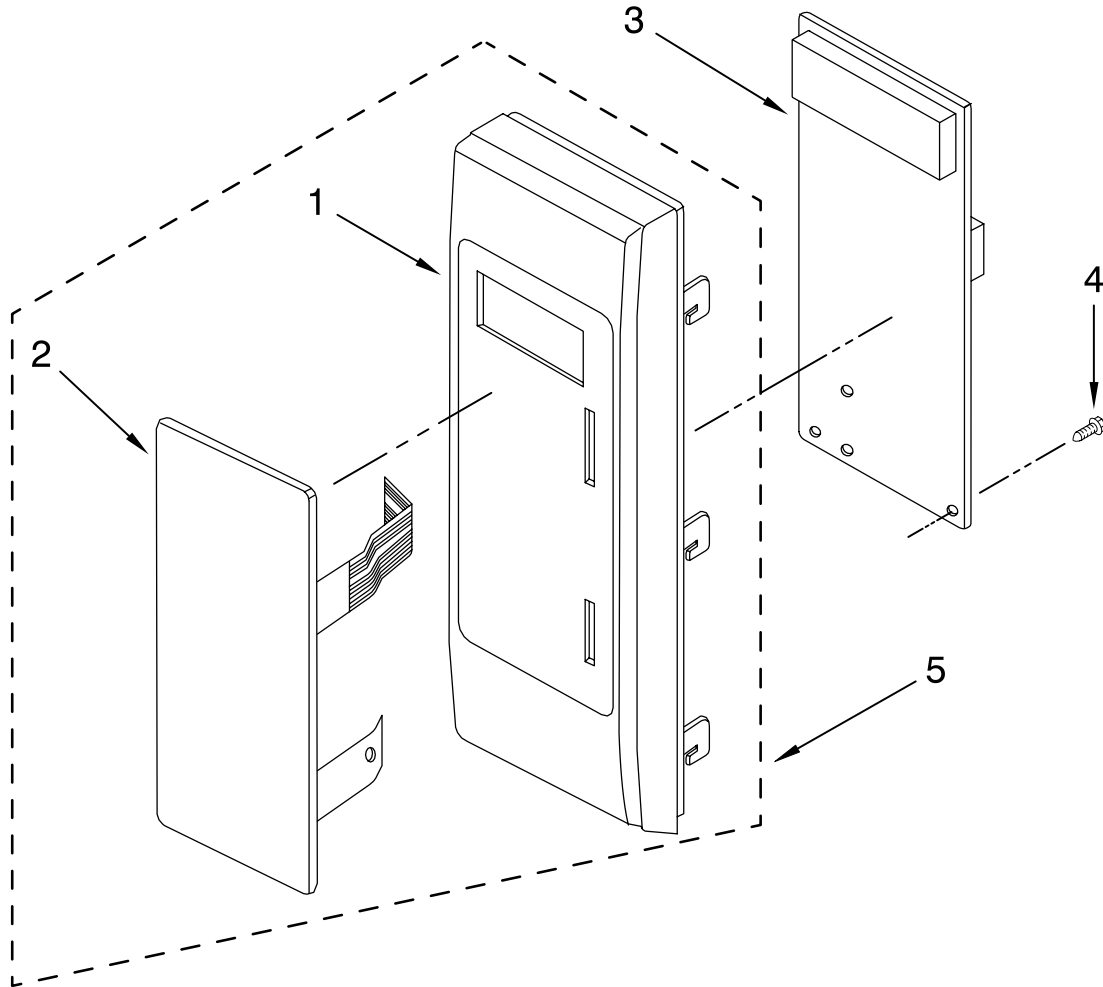

CONTROL PANEL PARTS

For Models: AMC7159TAB0, AMC7159TAS0

(Black) (Stainless)

Illus. No.	Part No.	DESCRIPTION
1		Control Panel
	W10153229	Black
2		Membrane
	W10153227	Black
3	W10153231	Microcomputer
4	4358451	Screw
5		Membrane/Panel
	W10153243	(Stnls. Mdl.Only)

FOR ORDERING INFORMATION REFER TO PARTS PRICE LIST