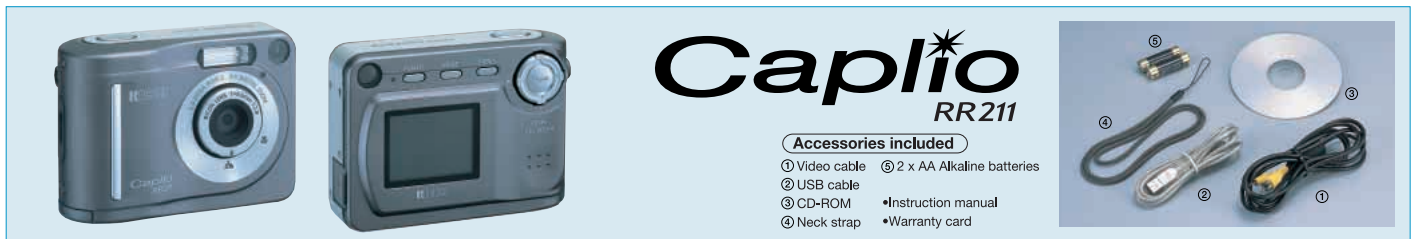

Capture the energy. Caplio RR211.

The smart, ultra-portable digital camera from Ricoh.

Take it everywhere!

At approximately 110 grams (excluding batteries and strap), the clever Caplio RR211 is a stylish point-and-shoot digital camera that's so fun and simple to use.

Dazzling imagery

Take high-resolution photographs with a powerful 1.92 effective megapixel CMOS sensor and a fabulous 4x digital zoom that helps to deliver outstanding picture clarity.

Movie Mania

Shoot up to 46 seconds*1 of AVI video in Motion mode—it's ideal for times when action speaks much louder than stills!

*1: using internal 8MB memory

Convenient power options

Enjoy the flexibility to choose between two AA alkaline batteries or long-lasting rechargeable nickel metal hydride batteries to power the camera.

All-in-one package

Caplio RR211 comes packed with a USB cable & connection kit making it easy to transfer images to a PC. Photo re-touch software featuring a new panorama creation tool is also included!

Store hundreds of images

Utilizing versatile, next generation SD memory or MultiMedia cards (optional), it's possible to take hundreds of photographs and video. And in times when the cards are full or forgotten, count on the generous 8MBs of internal memory for additional shooting enjoyment.

Caplio RR211 Major Specifications

ITEM	DESCRIPTION
RECORDING FORMAT	Still: JPEG (Exif ver. 2.1) DCF(ver. 1.1) DPOF(ver.1.0) Motion: AVI (Motion JPEG)
VIDEO SIGNAL METHOD	NTSC/PAL switchable
RECORDING MEDIA	SD Memory card™ (3.3V 8/16/32/64/128/256MB)/MultiMediaCard™/Internal 8MB
SENSOR	2.0 megapixels CMOS
EFFECTIVE PIXELS	1.92 million pixels
RESOLUTION	Still: 1600x1200/1280x960/640x480 Motion: 320x240
CAPTURE MODES	Still/Motion
PICTURE MODE	Fine/Normal
RECORDABLE IMAGES (INTERNAL 8MB)	Still: 1600x1200 Fine: 10 pictures/Normal: 20 pictures 1280x960 Normal: 40 pictures 640x480 Normal: 80 pictures
RECORDABLE TIME (INTERNAL 8MB)	Motion: 320x240 Approx. 46seconds
RECORDED IMAGE SIZE	Still: 1600x1200 Fine: Approx. 675KB/Normal: Approx. 339KB 1280x960 Normal: Approx. 170KB 640x480 Normal: Approx. 85KB
LENS	F: 2.8 5 glass elements in 4 groups Focal Length: f=9.6mm (49mm in 35mm camera format)
ZOOM	Digital 4x zoom
SHUTTER	Still: 1/15-1/2000sec. (electronic shutter) Motion: 1/15-1/2000sec. (electronic shutter)
SHOOTING RANGE	Approx. 1.2m-∞ (Macro: 0.4m-0.5m)
ISO SENSITIVITY	ISO100/200
MONITOR DISPLAY	1.5" Translucent Amorphous Silicon TFT LCD (approx. 60,000 pixels)
FLASH SETTINGS	Auto, Red-eye Reduction, Off
FOCUS	Fixed Focus (Normal/Macro switchable)
EXPOSURE MODE	TTL Auto
EXPOSURE	Manual(+2.0--2.0EV 0.5EV Steps)
WHITE BALANCE	Auto/manual (Daylight, Fluorescent, Tungsten, Cloudy)
SELF-TIMER	Approx. 10 sec/2 sec. delay
PC INTERFACE	USB connector (1.1)
VIDEO INTERFACE	VIDEO OUT jack
BATTERY	2xAA Type (Alkaline/NIMH/Lithium possible)
DIMENSIONS (W x D x H)	82 x 60 x 30.5mm (excluding projection)
WEIGHT	Approx. 110g (excluding batteries, strap)
OPERATING	0°C-40°C

System requirements for transferring recorded Image/Video

SYSTEM REQUIREMENTS	Windows	Macintosh	
	OS	Windows98/98SE/2000/Me/XP	Mac OS 8.6-10.2
CPU	Pentium® 166MHz processor or higher	Power PC G3/G4	
MEMORY	32MB (64MB or more recommended)	32MB (64MB or more recommended)	
HARD DISK SPACE	128MB or more	128MB or more	

CONTENTS

- Camera driver (for Windows 98/98SE & for Mac OS 8.6)
- PhotoSuite IV SE
- PhotoVista

Memory Capacity Guide

Mode	Resolution	Picture mode	Compression ratio	Internal memory (8MB) (approx.)	SD memory card (approx.)			
					32MB	64MB	128MB	256MB
Still	1600 x 1200	FINE(F)	1:4	10 pictures	40 pictures	80 pictures	160 pictures	320 pictures
		NORMAL(N)	1:8	20 pictures	80 pictures	160 pictures	320 pictures	640 pictures
		-	1:8	40 pictures	120 pictures	240 pictures	480 pictures	960 pictures
Motion	320 x 240	-	1:8	80 pictures	320 pictures	640 pictures	1280 pictures	2560 pictures
		-	-	46 sec.	3 min. 4 sec.	6 min. 16 sec.	24 min. 32 sec.	49 min. 4 sec.

* Actual number of pictures and recording time may vary depending on shooting conditions and mode use.