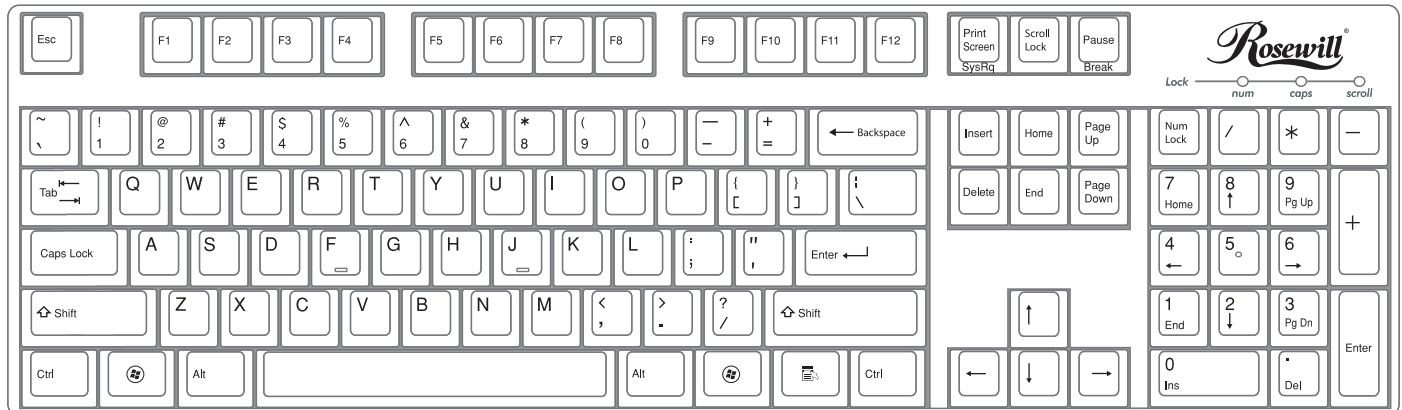

Mechanical Keyboard

RK-9000BL

Technical Specifications

Cherry MX Black Switch with Linear Feeling

Keyboard	104 English
Key Pitch	19.05mm
Keystroke	4.0mm±0.4mm
Compatible OS	Microsoft ME/2000/XP/VISTA /7
Dimension	17.32" x 5.43" x 1.52" (LxWxH)
Weight	3.53 Lbs
Package Contents	1 x RK-9000BL Keyboard 1 x USB to Mini USB cable 1 x PS/2 to Mini USB cable 1 x User Manual
Parts	3 Years Limited
Labor	1 Year Limited

Total Travel	4.0-0.4 mm
Operating Force	2.1±0.7 oz.
Life Cycle	50 x 10 ⁶ Times
Operating Power	4.0V

Thank you for purchasing a quality Rosewill Product.
Please register your product at : www.rosewill.com for complete warranty information and future support for your product.