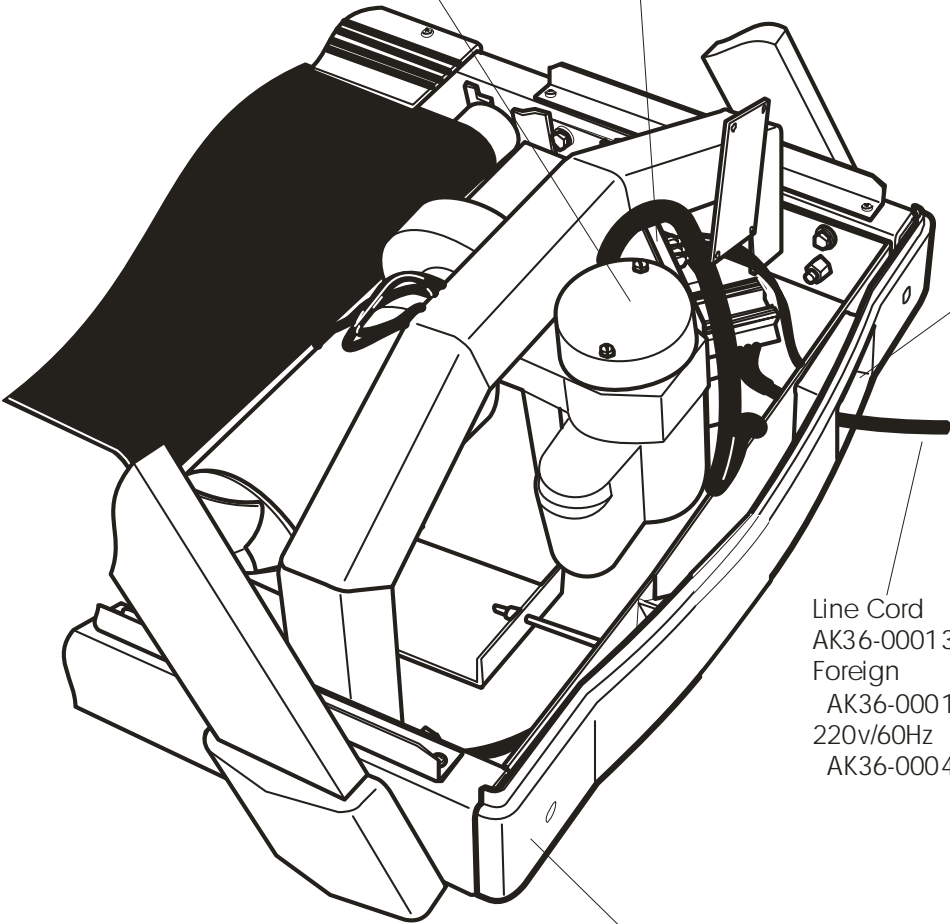

TR-5500HRS
TREADMILL

GK36-00006-XXXX
SN: HTE 266037-HTE 273953

Lift Actuator
120v/60Hz
OK36-01012-0004
220v
OK36-01012-0003
Lift Pin Kit
GK45-00002-0009

Heatsink
SK36-00061-0000(R)
120v/60Hz
AK36-00061-0001
220v

Not Shown:
Home Switch
0017-00032-0178
Home Switch Cable
AK36-00025-0000

On/Off Switch
AK40-00052-0000

Line Cord
AK36-00013-0000
Foreign
AK36-00013-0001
220v/60Hz
AK36-00042-0000

Front Panel
OK36-01013-0001