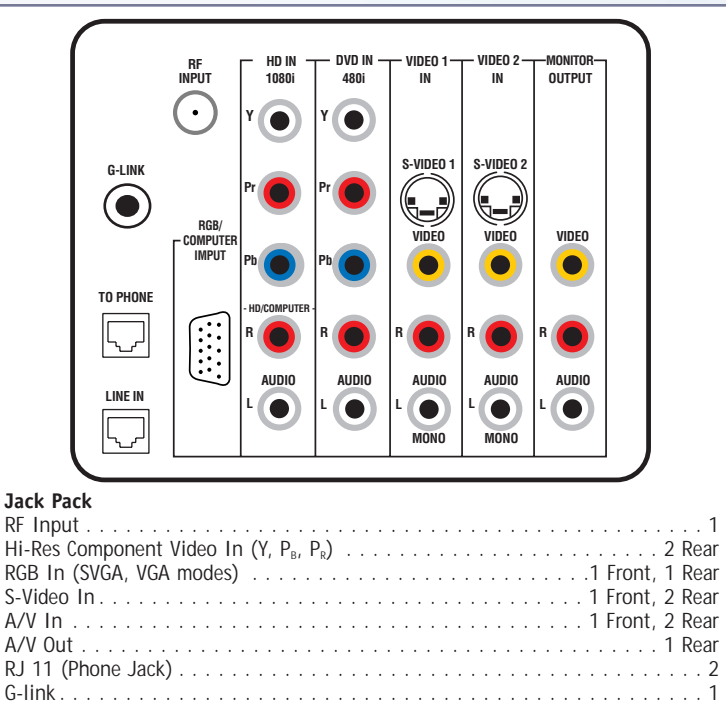

27" Direct View Multimedia HDTV Monitor **C27V28**

Color Temperature Control Using the remote control, users can select between "warm" or "cool" presets to control the ambiance and mood of the picture on the screen.

SEQ™ Front Surround Sound Electronically expands the sound listening field, making the stereo audio seem even more separated. Audio is more spacious and three dimensional with increased clarity at any listening level. SEQ™ simulates the surround experience by adding dramatic impact to stereo programs without the use of additional surround sound speakers.

Gemstar Guide+ Gold™ Premium electronic program guide that uses an easy-to-read grid guide system for channel navigation. On-screen display has full color channel logos, station call letters, 3D graphics, horizontal scrolling, direct tuning access through the grid, and theme color-coding.

MTS Stereo with SAP Multi-Channel Television Sound, or MTS, produces crisp, clear stereo broadcasts. Second Audio Programming, or SAP, is a separate audio signal that allows networks to broadcast audio in different languages.

Parental Control with V-Chip Programmable feature that uses the US standard content advisory system to exclude viewing of specific programs or program types.

General Information

Remote . . . . . Illuminated Universal Remote w/Thumbstick Navigation
Finish . . . . . Metallic Silver
Cabinet Dimensions:
Width x Height x Depth . . . . . 31.37" x 23.32" x 20.43"
Weight . . . . . 108 lbs.
Dimensions with Packaging:
Width x Height x Depth . . . . . 34.56" x 27.06" x 23.62"
Shipping Weight . . . . . 120.5 lbs.
UPC Code 04464200762 1

Video Enhancements

CRT . . . . . Fine Pitch Horizontal/
Vertical Scan Rate . . . . . Multi-Scan 31.5, 33.75 & 37.9 Khz
Scan Velocity Modulation . . . . . Yes
Invar Mask . . . . . Yes
Dynamic Focus . . . . . Yes
Dark Glass Tint Tube . . . . . Yes
Color Temperature . . . . . Warm/Cool
Black Level Exp./White Level Compression . . . . . Yes
Comb Filter . . . . . 3D Y/C
Z-View . . . . . Yes
Aspect Ratio Correction (4:3, 16:9) . . . . . Yes

Display Resolutions

Display Formats 1080i
Input Formats . . . . . ATSC/NTSC/VGA/SVGA

Audio Enhancements

Mono/Stereo/MTS/SAP . . . . . MTS/SAP
Bass/Treble/Balance . . . . . Yes
Total Audio (Watts) . . . . . 10W (2 x 5W)
Speaker . . . . . Dome
Front Surround Sound . . . . . Yes

Special Features

HDTV Ready . . . . . 1080i, 480p/Line Doubler, 600p, SVGA
Programming Guide . . . . . Gemstar Guide Plus+ Gold™
Picture In Picture (PIP) . . . . . 2 Tuner
Tri-lingual Menus . . . . . English, Spanish, French
EZ Tag Menu System . . . . . Yes
Auto Programming . . . . . Yes
Channel Labels . . . . . Yes
Parental Control w/V-Chip . . . . . Yes
Surf's Up Favorite Channel Selection . . . . . Yes
Sleep/On/Off Timer . . . . . Yes
Flashback . . . . . Yes
XDS . . . . . Level 2*
CC When Mute/2 Level Mute . . . . . Yes
Compatible with HDTV Decoder . . . . . Yes
On/Off Speaker Selection . . . . . Yes
Time/Channel Display . . . . . Yes
Caller ID . . . . . Yes
Source Sensing . . . . . Yes

Service/Limited Warranty

Warranty: Parts/CRT/Labor . . . . . 1 Year/2 Years/90 Days

*Level 2: Auto Channel Labels, Auto Program Titles, Elapsed Time, Program Length, Auto Clock Set.
Dimensions and weights are approximate. Design and specifications subject to change without notice.
HDTV monitors require optional set-top box to receive high-definition broadcast.

SEQ™ is a registered trademark of Zenith Electronics Corporation.
Gemstar Guide Plus+ Gold™ is a trademark of Gemstar-TV Guide International, Inc.