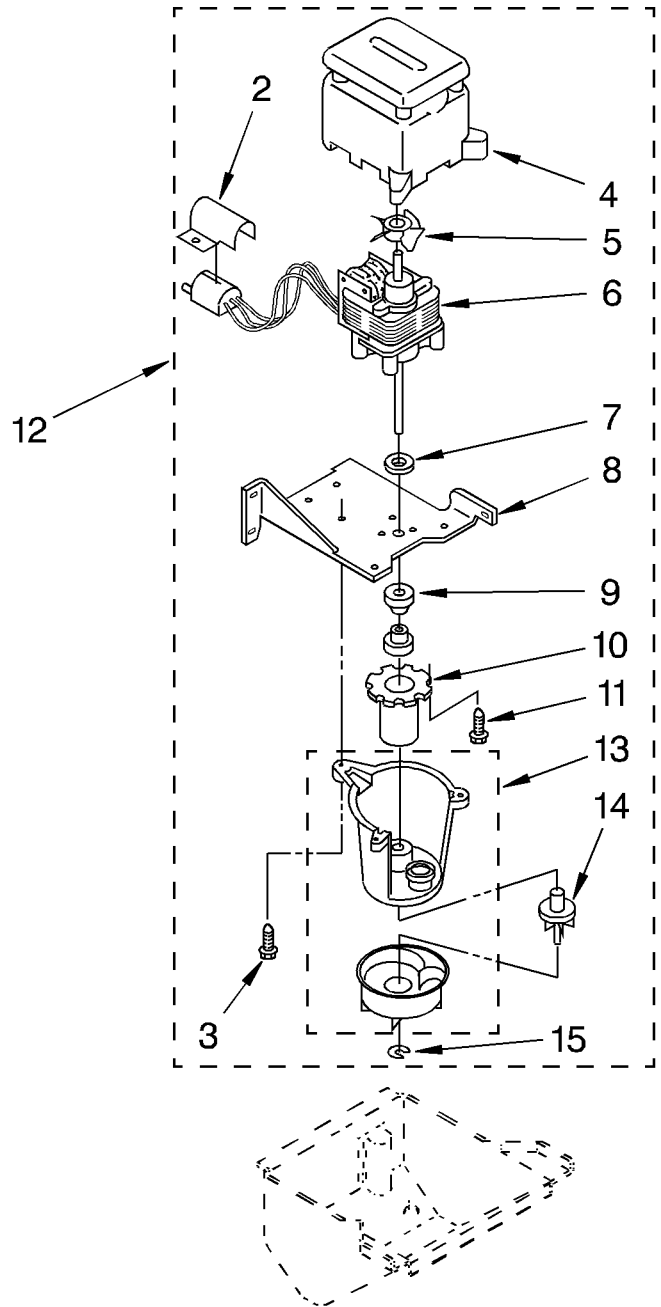

# EVAPORATOR, ICE CUTTER GRID AND WATER PARTS

For Model: KUIS185EAL0

1	759296	Valve, Complete Water
2	585856	Tube, Plastic
3	758597	Plug (2)
4	1129798	Dispenser, Water
5	2180809	Evaporator
6	2174726	Spacer, Adjustable (Side)
7	2174724	Spacer, Adjustable (Front)
8	759213	Tube, Water Fill
9	489049	Screw 10-12 x 1/2
10	756564	Bracket, Grid Mounting (2)
11	489013	Washer, Plain
12	489443	Screw
13	585853	Shelf, Water Pan
15	759109	Hose, Overflow
16	596037	Screw, 10-32 x 1/2
17	2174725	Spacer, Fixed (Rear)
18	2174727	Spacer, Fixed (Side)
19	2174750	Harness, Grid
20	587662	Clamp
21	681676	Nut, Wing
22	841707	Insert
23	627018	Nut & Sleeve Assembly
24	758488	Harness, Light
25	758490	Bracket, Lamp
26	681611	Thumbscrew
27	745362	Bulb
28	2174752	Grid Assembly (Complete)
29	758489	Shield, Light
37	681245	Washer
38	2165477	Adapter
39	2174754	Wire, Grid Cutter
41	593171	Panel, Grid
42	681534	Thumbscrew, 10-32 x 5/8
43	756659	Pan
44	681419	Thumbscrew, 10 x 1/2
45	759043	Stopper, Water Pan

# PUMP PARTS

For Model: KUIS185EAL0

2	756124	Cover, Plug
3	681391	Screw, 8-18 x 3/4
4	583155	Housing, Motor
5	587096	Blade, Fan
6	1127834	Motor, Pump
7	583424	Washer
8	756122	Bracket, Pump
9	596016	Grommet (2)
10	593229	Sleeve
11	681390	Screw, 8-32 x 3/8
12	756782	Pump, Water (Complete)
13	583518	Pump
14	583426	Impeller (Includes Retaining Ring 15)
15	681301	Ring, Retainer

# ESCUTCHEON AND CONTROL COMPONENTS

For Model: KUIS185EAL0

SHELL (PHANTOM VIEW  
from Cabinet Parts Page)

2	2165483	Transformer
3	2165530	Escutcheon, Panel
4	2172893	Switch, Service
5	2172846	Bracket, Control
7	595005	Screw, 8-32 x 1/4
8	2180785	Decal, Control Panel
9	2180782	Escutcheon
10	2180783	Decal, Escutcheon
11	759308	Thermostat, Evaporator
12	759309	Thermostat, Bin Control
13	681245	Washer
14	487909	Screw #8 x 1/2
15	681036	Screw
19	758567	Harness, Grid
20	2180786	Knob
21	2180773	Latch
22		Screw, 8-32 x 1/2