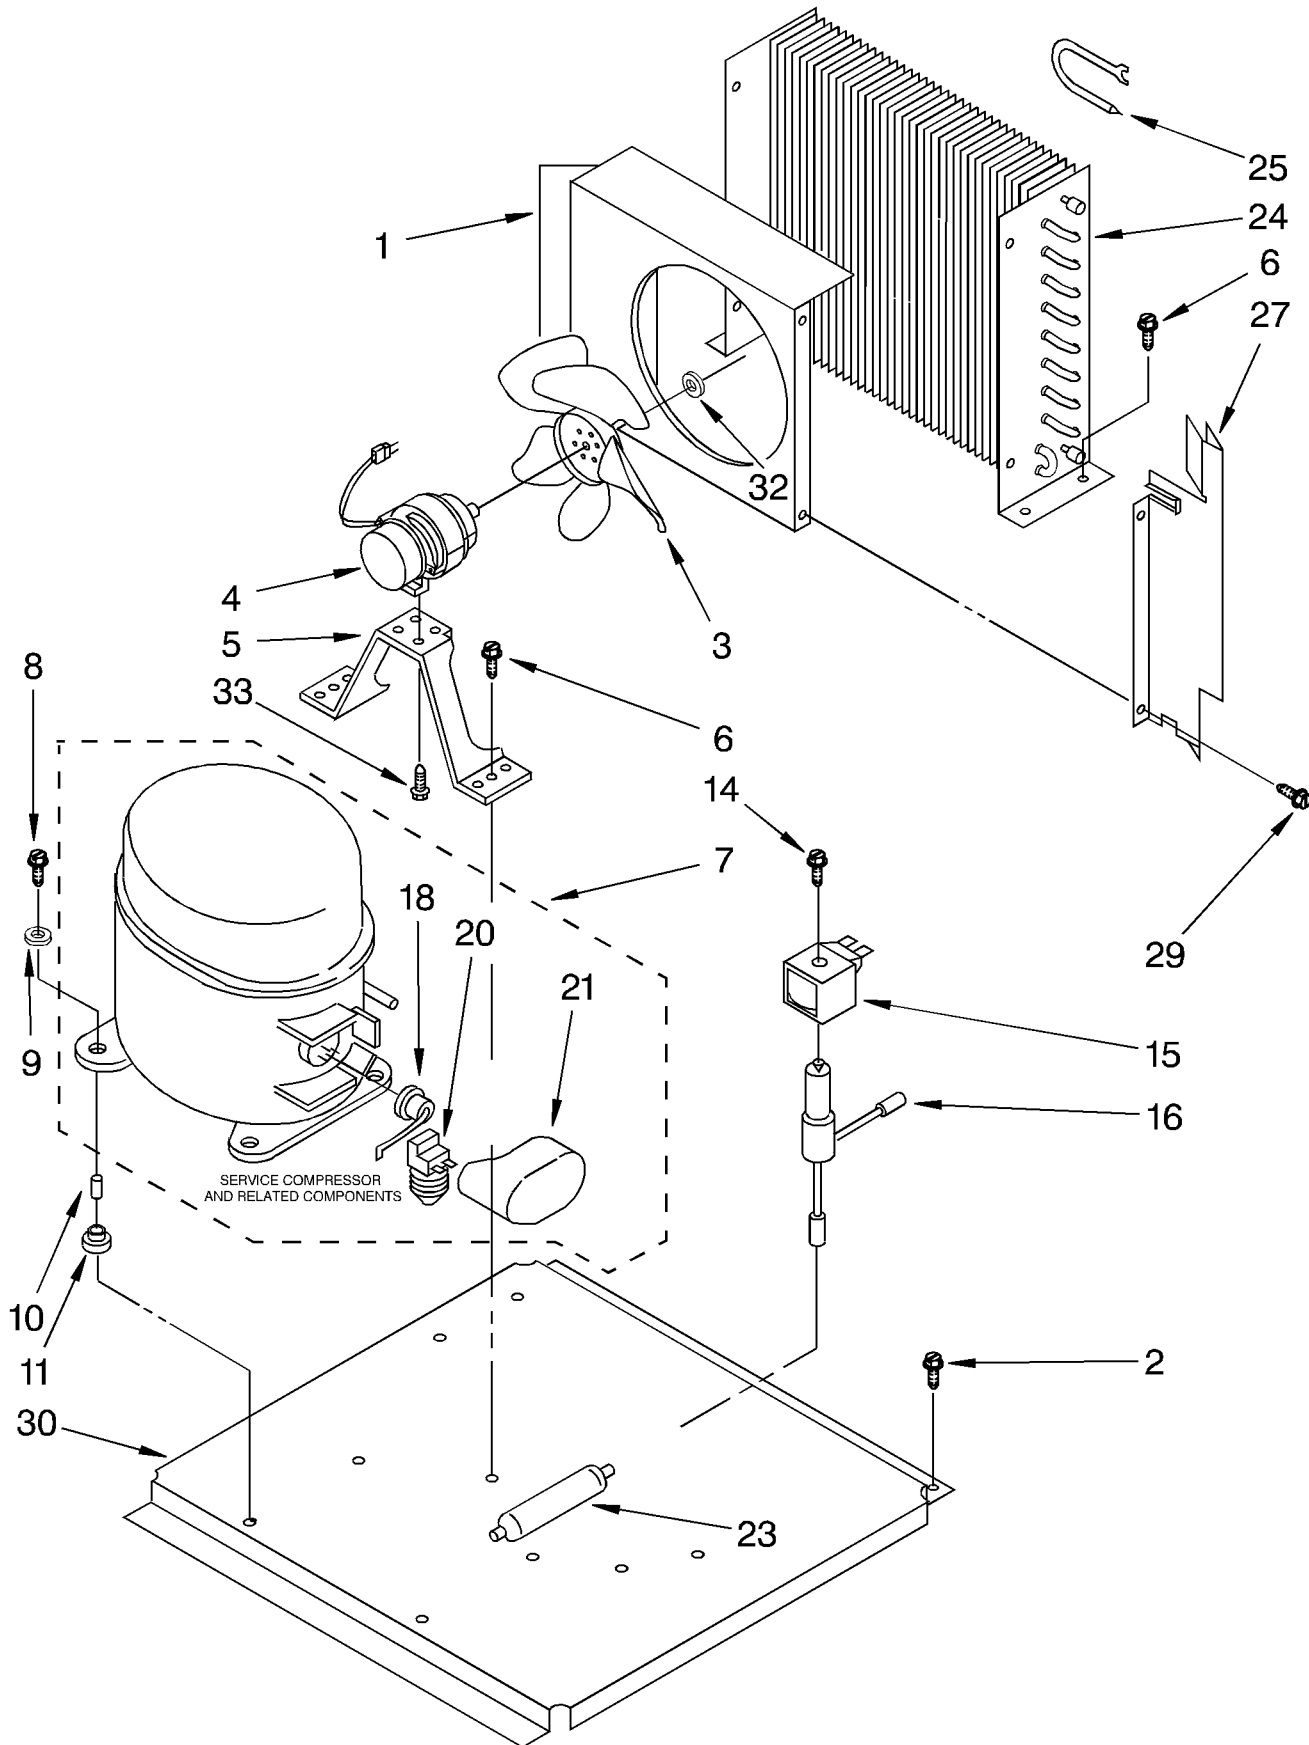

UNIT PARTS
For Model: KUIS185EAL0