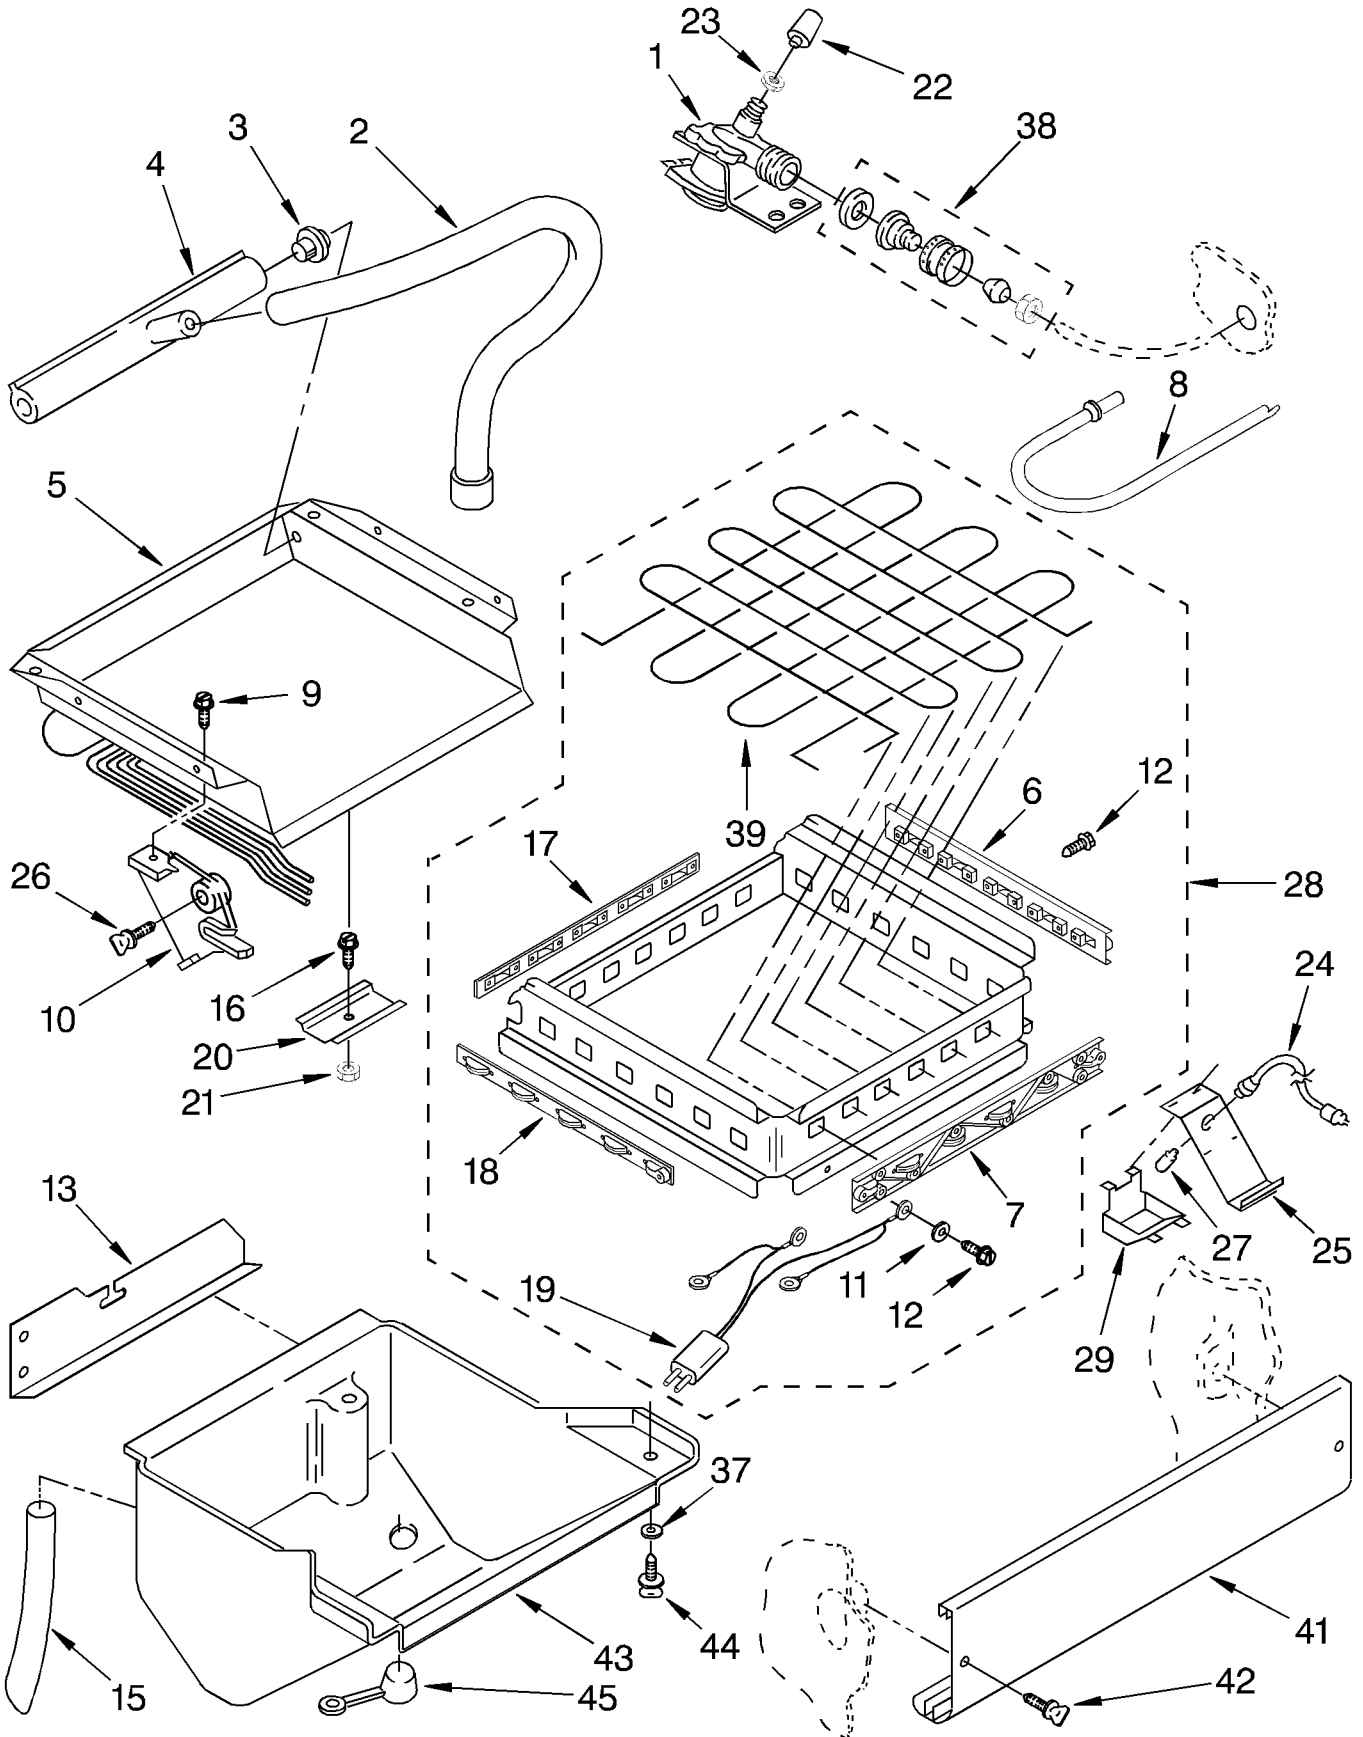

EVAPORATOR, ICE CUTTER GRID AND WATER PARTS

For Model: KUIS185EAL0