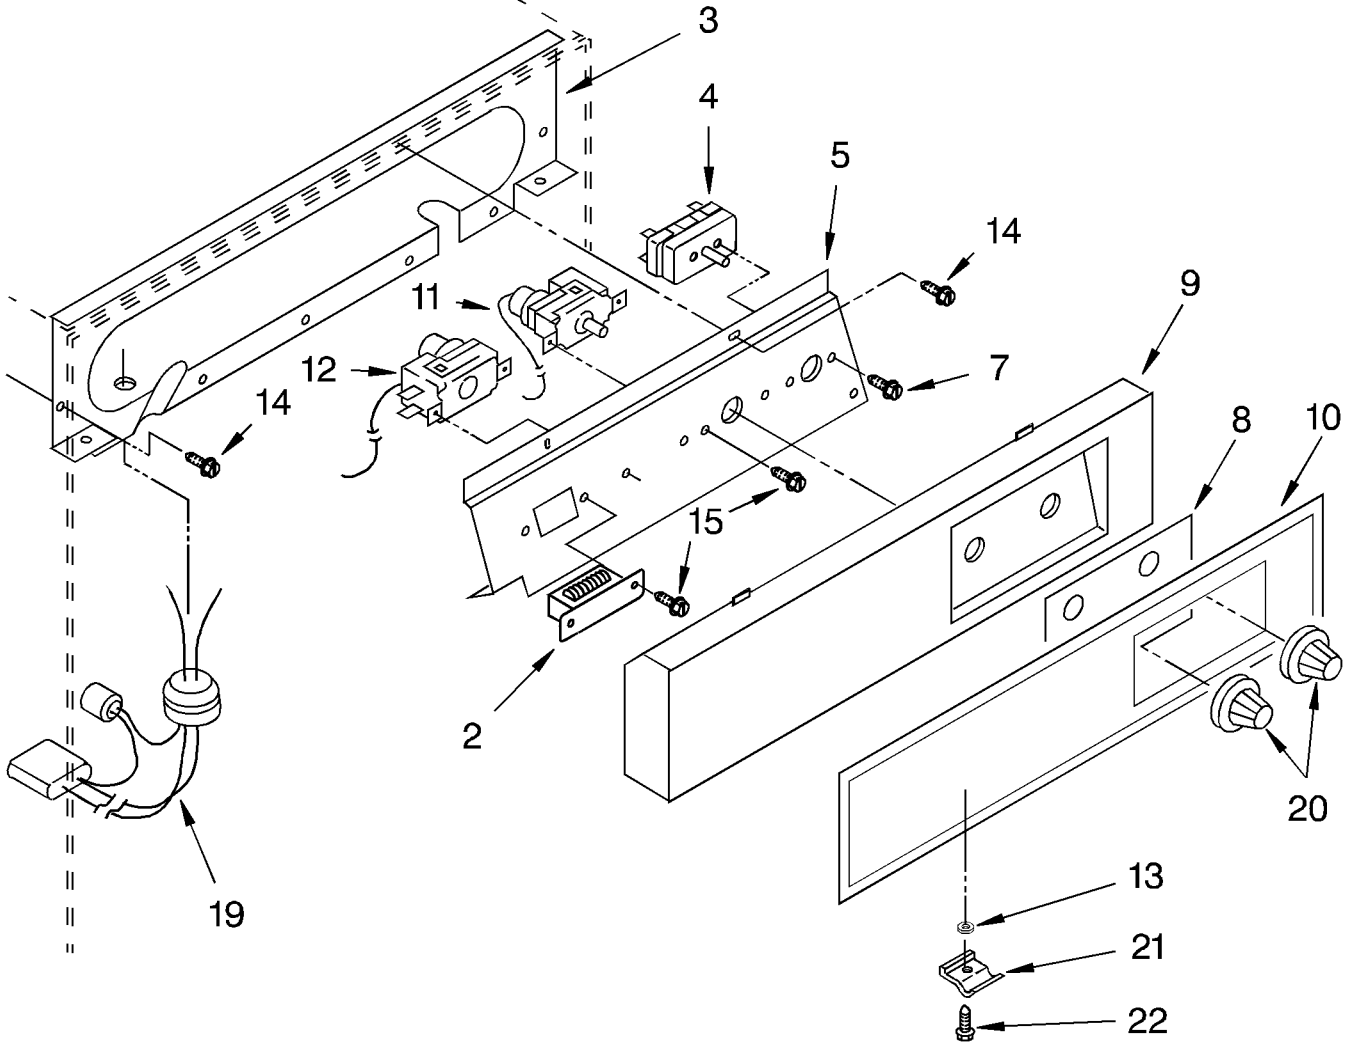

# EVAPORATOR, ICE CUTTER GRID AND WATER PARTS

For Model: KUIS185EAL0

1	759296	Valve, Complete Water
2	585856	Tube, Plastic
3	758597	Plug (2)
4	1129798	Dispenser, Water
5	2180809	Evaporator
6	2174726	Spacer, Adjustable (Side)
7	2174724	Spacer, Adjustable (Front)
8	759213	Tube, Water Fill
9	489049	Screw 10-12 x 1/2
10	756564	Bracket, Grid Mounting (2)
11	489013	Washer, Plain
12	489443	Screw
13	585853	Shelf, Water Pan
15	759109	Hose, Overflow
16	596037	Screw, 10-32 x 1/2
17	2174725	Spacer, Fixed (Rear)
18	2174727	Spacer, Fixed (Side)
19	2174750	Harness, Grid
20	587662	Clamp
21	681676	Nut, Wing
22	841707	Insert
23	627018	Nut & Sleeve Assembly
24	758488	Harness, Light
25	758490	Bracket, Lamp
26	681611	Thumbscrew
27	745362	Bulb
28	2174752	Grid Assembly (Complete)
29	758489	Shield, Light
37	681245	Washer
38	2165477	Adapter
39	2174754	Wire, Grid Cutter
41	593171	Panel, Grid
42	681534	Thumbscrew, 10-32 x 5/8
43	756659	Pan
44	681419	Thumbscrew, 10 x 1/2
45	759043	Stopper, Water Pan

# PUMP PARTS

For Model: KUIS185EAL0

2	756124	Cover, Plug
3	681391	Screw, 8-18 x 3/4
4	583155	Housing, Motor
5	587096	Blade, Fan
6	1127834	Motor, Pump
7	583424	Washer
8	756122	Bracket, Pump
9	596016	Grommet (2)
10	593229	Sleeve
11	681390	Screw, 8-32 x 3/8
12	756782	Pump, Water (Complete)
13	583518	Pump
14	583426	Impeller (Includes Retaining Ring 15)
15	681301	Ring, Retainer

# ESCUTCHEON AND CONTROL COMPONENTS

For Model: KUIS185EAL0

SHELL (PHANTOM VIEW  
from Cabinet Parts Page)

2	2165483	Transformer
3	2165530	Escutcheon, Panel
4	2172893	Switch, Service
5	2172846	Bracket, Control
7	595005	Screw, 8-32 x 1/4
8	2180785	Decal, Control Panel
9	2180782	Escutcheon
10	2180783	Decal, Escutcheon
11	759308	Thermostat, Evaporator
12	759309	Thermostat, Bin Control
13	681245	Washer
14	487909	Screw #8 x 1/2
15	681036	Screw
19	758567	Harness, Grid
20	2180786	Knob
21	2180773	Latch
22		Screw, 8-32 x 1/2