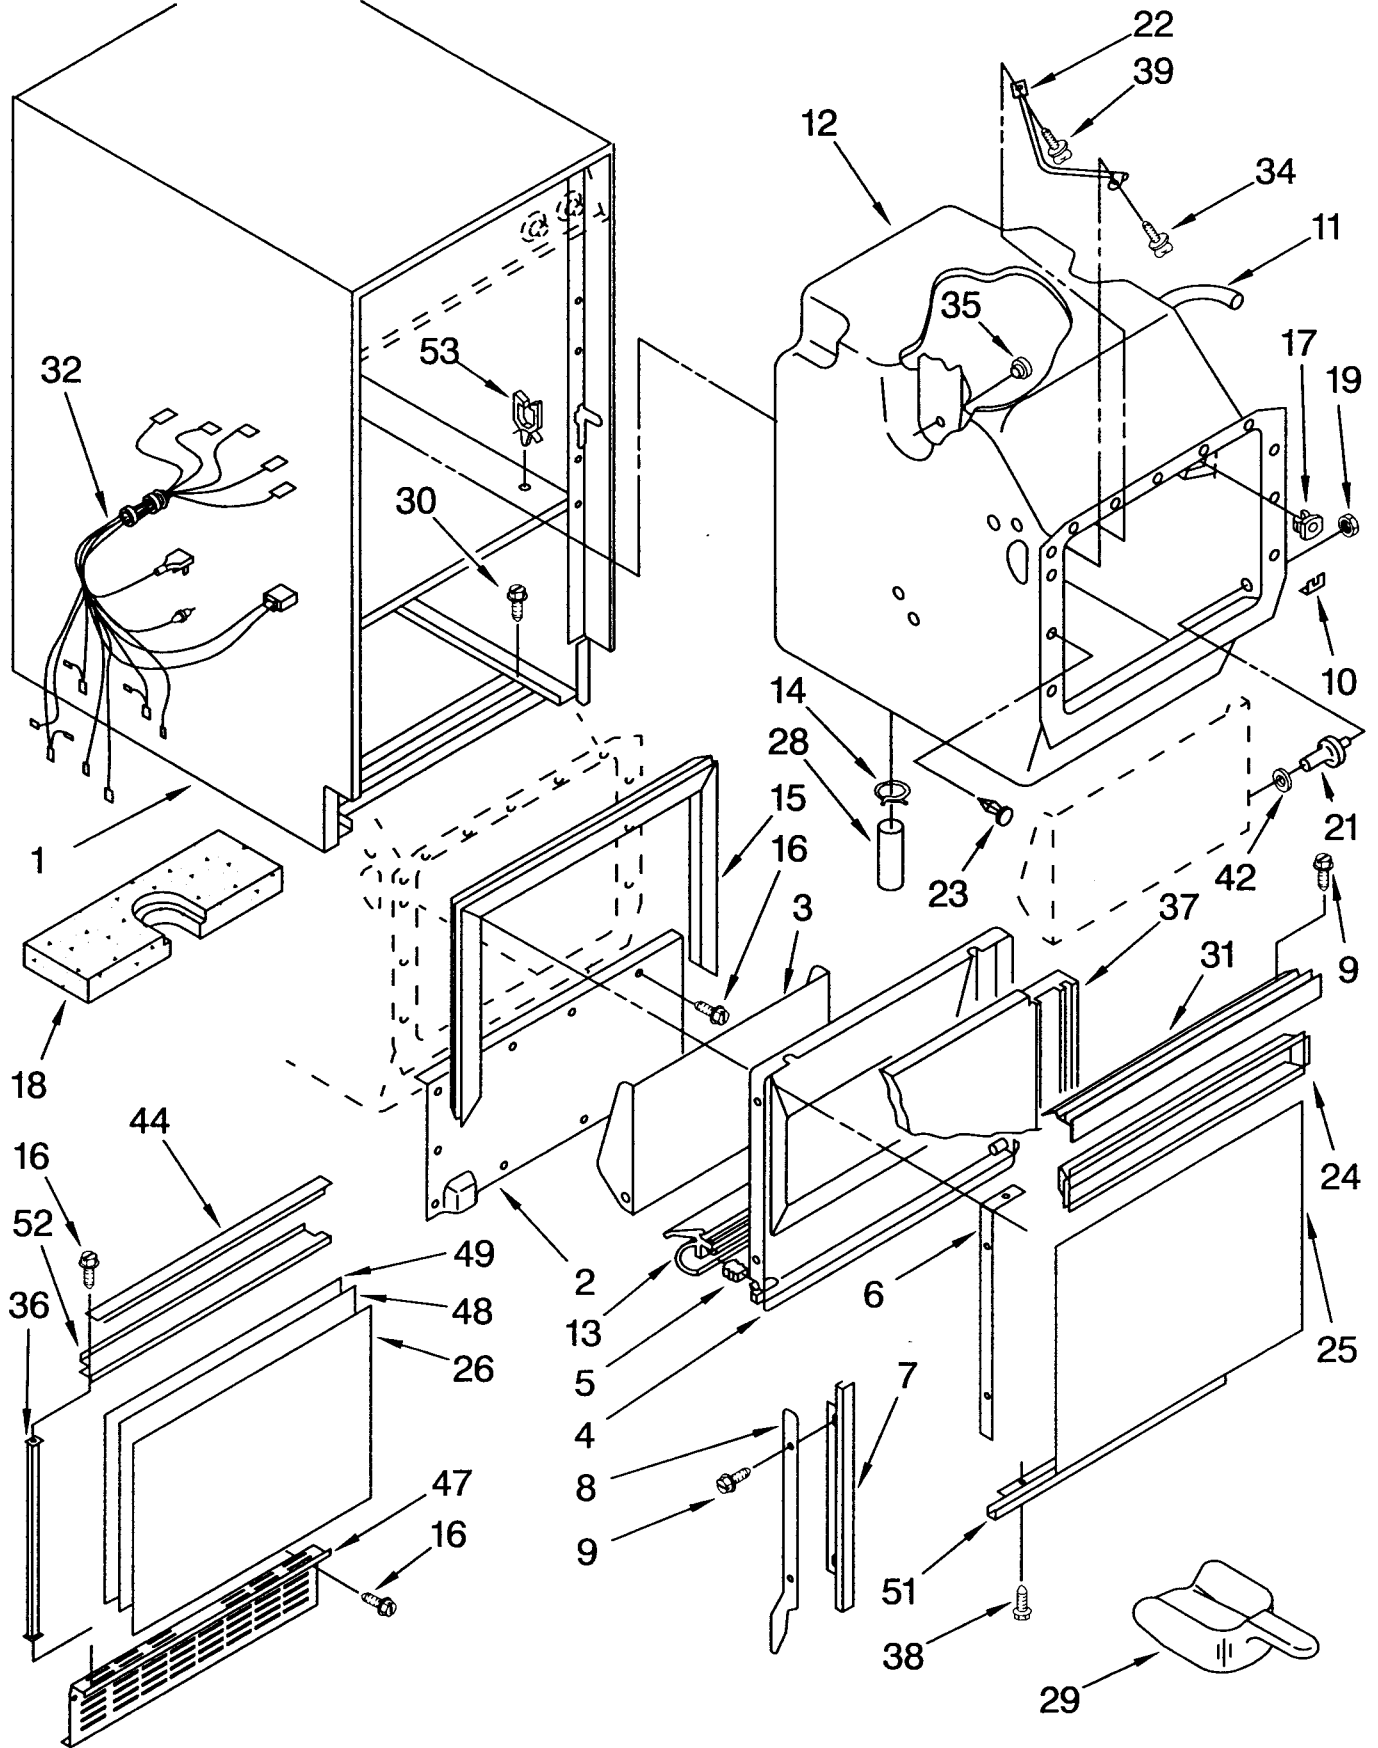

# CABINET LINER AND DOOR PARTS

ICE CUBE  
MAKER

**KitchenAid®**

For Model: KUIS185EAL0

1	2175698	Shell
2	2175619	Front, Shell
3	756330	Door, Inner Bin
4	758655	Liner, Door
5	593192	Plug, Hinge
6	593104	Strip, Tapping (2)
7	2180789	Trim, Door (Side)(2)
8	593184	Rail, R.S.
	593185	Rail, L.S.
9	681459	Screw, 8-32 x 5/8 (6)
10	758492	Washer (2)
11	759213	Tube, Water Fill
12	2180752	Liner (Includes Illus. 10, 11, 17, 19, 21 & 35)
13	2172898	Gasket, Bottom
14	596023	Clamp (2)
15	758921	Gasket
16	487909	Screw #8 x 1/2
17	596807	Grommet
18	756891	Insulation, Bottom, Foam
19	681542	Nut
21	758220	Stud (2)
22	593183	Well, Bin Thermostat
23	596812	Clip, Panel (12)
24	2180791	Pocket, Handle
25	758745	Panel, Door (Pak)
26	758722	Panel, Front (Outer)(Pak)
28	593577	Connector, Hose
29	585158	Scoop
30	680811	Screw, 10-32 x 3/8
31	2180790	Handle, Recessed
32	2174781	Harness, Cabinet
34	680930	Thumbscrew, 10-1/2
35	596715	Well Nut (3)
36	2180793	Trim, Front Panel (Side)(2)
37	758608	Insulation, Door
38	681196	Screw
39	681419	Thumbscrew
42	681613	Washer
44	2180794	Trim, Front Panel (Top and Bottom)
47	2180778	Grill, Front
48	758770	Panel, Filler
49	758771	Panel, Inner
51	2180788	Trim, Door (Lower)
52	2175604	Support, Front
53	758844	Retainer, Wire

978028 Valve, Access (1/2")  
978029 Valve, Access (5/8")  
978030 Valve, Access (3/4")

LITERATURE PARTS

LIT2175674 Use & Care Guide  
LIT2175675 Instructions, Installation  
LIT2180830 Service and Wiring Sheet