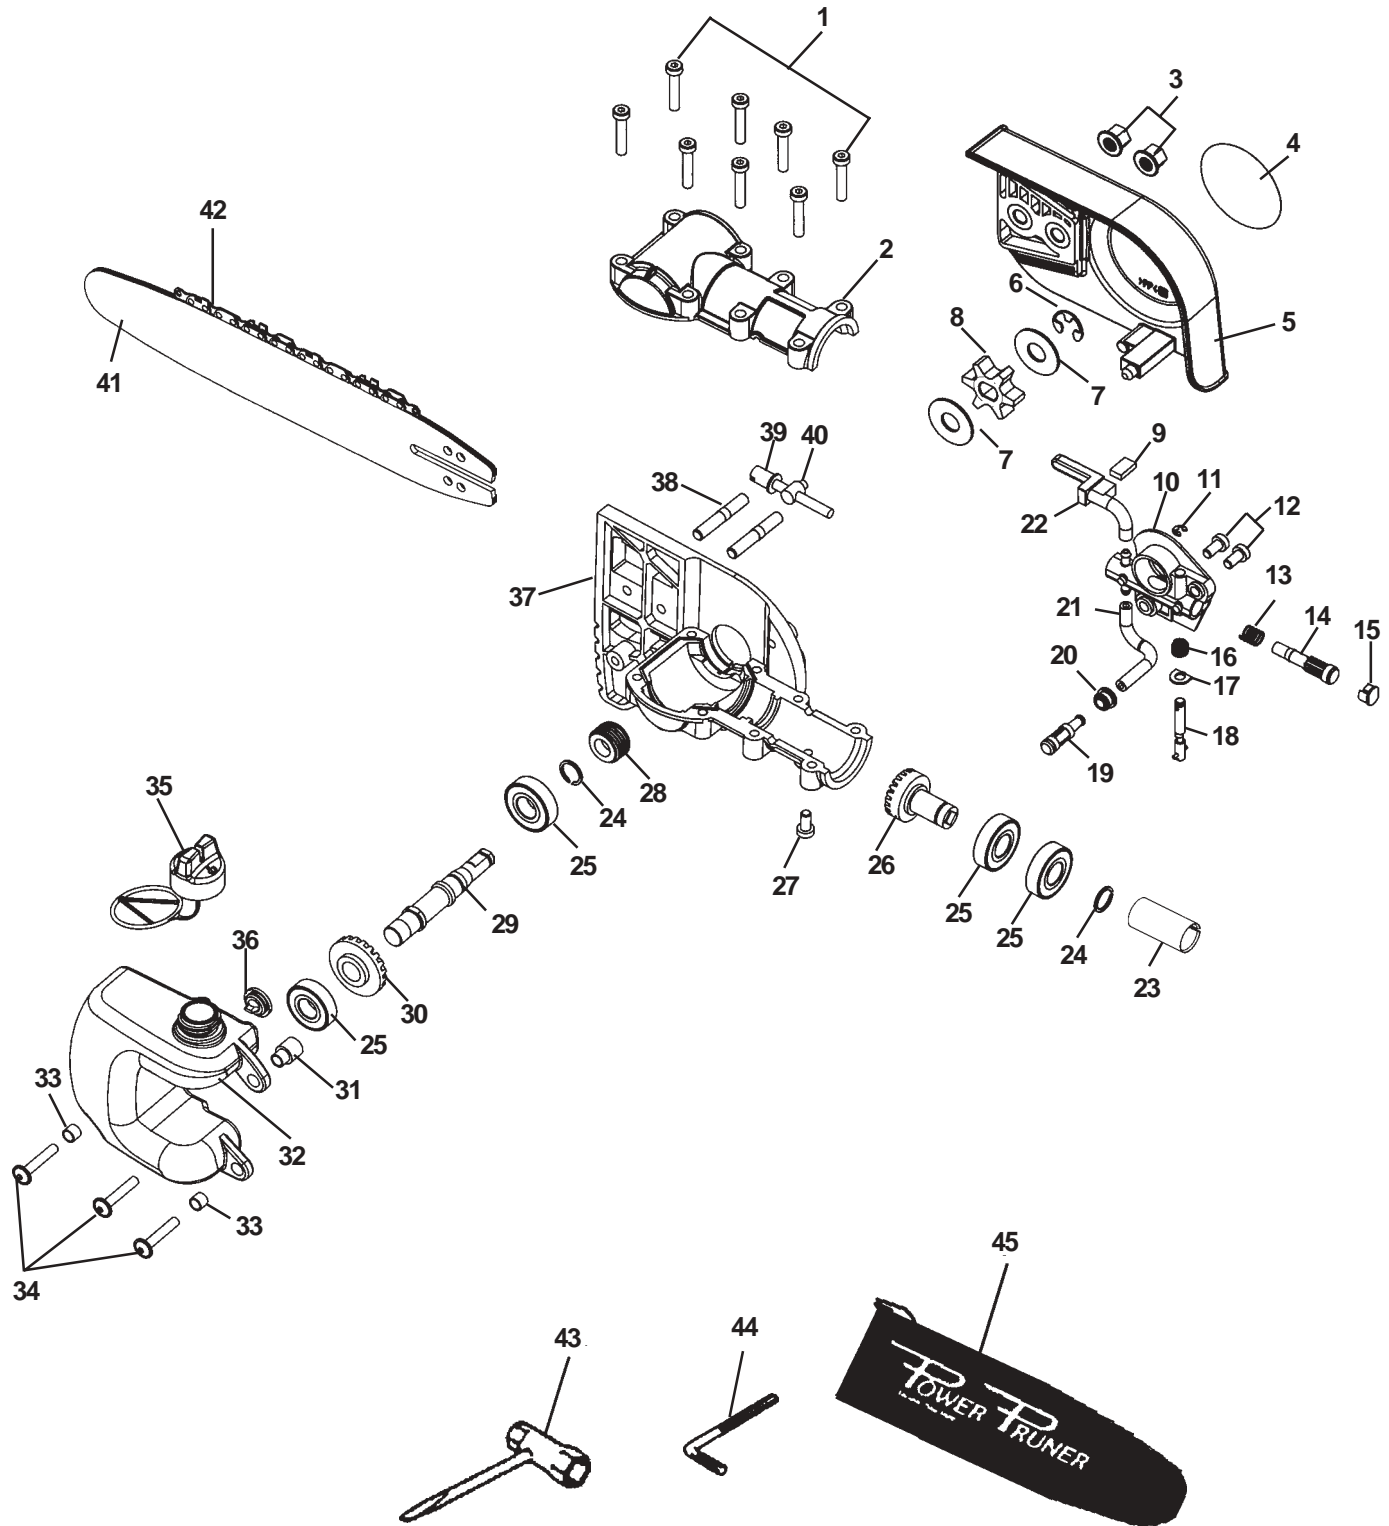

KEY	PARTNUMBER	QTY	DESCRIPTION	REMARKS
1	35120121560	1	HANDLE ASY	INCLUDES ITEMS 2 - 4
2	90016205030	2	BOLT 5X30	
3	35161105360	1	PLATE, EYE	
4	88995021560	4	SCREW	
5	16340155630	1	SWITCH, IGNITION	
6	17800352730	1	BRACKET SET, THROTTLE	INCLUDES ITEMS 7 - 9
7	90050000005	2	NUT 5	
8	90024205025	1	SCREW 5X25	
9	90024205035	1	SCREW 5X35	
10	17809052630	1	LOCKOUT, THROTTLE CONTROL	
11	17801352630	1	SPRING, THROTTLE LOCKOUT CONTROL	
12	35121352730	1	GRIP, HANDLE THROTTLE	
13	30121252730	1	BAND	INCLUDES ITEM 14
14	90024205014	1	SCREW 5X14	
15	17801052130	1	CONTROL, THROTTLE	
16	17804342230	1	SPRING, THROTTLE RETURN	
17	17801252730	1	LOCKOUT, THROTTLE	
18	61027252730	1	BAND	INCLUDES ITEMS 19 & 20
19	90024205028	1	SCREW 5X28	
20	90050000005	1	NUT 5	
21	61020626360	1	HOUSING ASY, DRIVE SHAFT	INCLUDES ITEMS 22 & 23
22	61021721560	1	LINER, FLEXIBLE	
23	61024655330	2	FIXTURE, LINER	
24	61001321560	1	SHAFT, FLEXIBLE	
25	90050200006	2	NUT 6	
26	17800151030	1	WIRE, THROTTLE	
27	17812721360	1	TUBE	