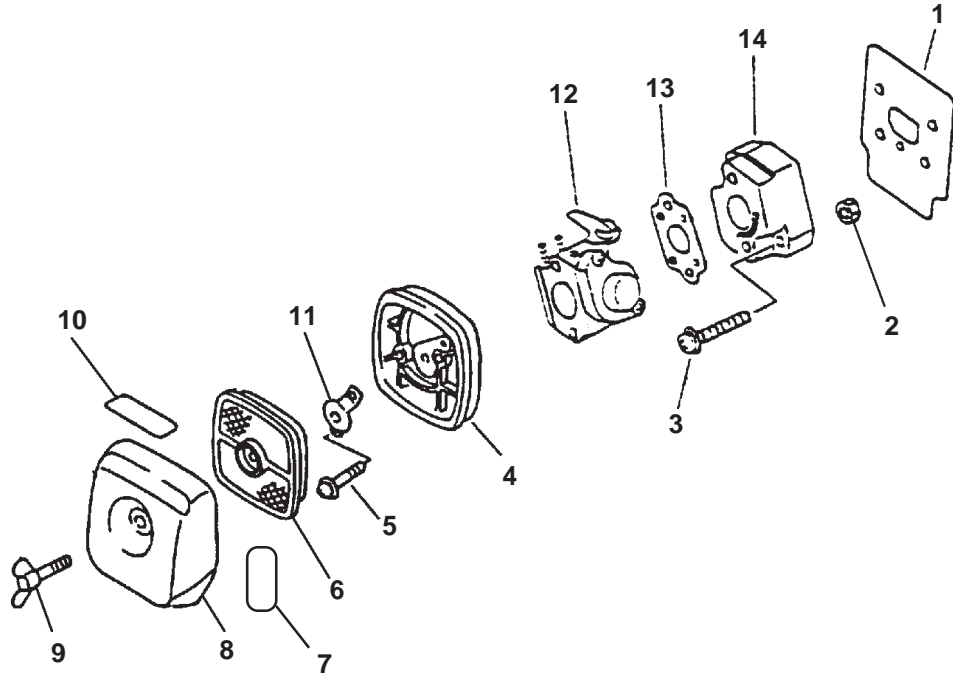

INTAKE, AIR FILTER, FUEL SYSTEM

PPSR-2433 TYPE 1E

KEY	PARTNUMBER	QTY	DESCRIPTION	REMARKS
1	13001042032	1	GASKET, INTAKE	INCLUDED IN KIT 88900005960
2	90050000005	2	NUT 5MM	
3	90023805020	2	SCREW 5X20	
4	13030706761	1	CASE, AIR CLEANER	
5	90024205065	2	SCREW 5X65	
6	13031054130	1	FILTER, AIR H.D.	
7	89012155230	1	LABEL, CHOKE	
8	13031305863	1	COVER, AIR CLEANER	
9	21041752730	1	BOLT, WING	
10	89033552730	1	LABEL, METERING	
11	12901106360	1	PLATE, PREVENT	
12	12300052132	1	CARBURETOR WT-424B	
13	13001005960	1	GASKET, INTAKE	INCLUDED IN KIT 88900005960
14	13001742031	1	INSULATOR	
15	13130056430	1	VALVE, CHECK	
16	13131239130	1	PIPE, VENT 3X5X70	
17	13211546730	1	GROMMET, FUEL	
18	13201309820	1	CLIP	
19	13120507320	1	STRAINER, FUEL	
20	13201056330	1	PIPE, RETURN	
21	13201013930	1	PIPE, FUEL	
22	13100546830	1	TANK, FUEL	
23	90060300005	2	WASHER 5MM	
24	90023805016	2	SCREW 5X16	
25	30511042030	1	STAND	
26	13100455830	1	CAP ASY, FUEL TANK	INCLUDES ITEM 27
27	13101655830	1	GASKET, FUEL TANK CAP