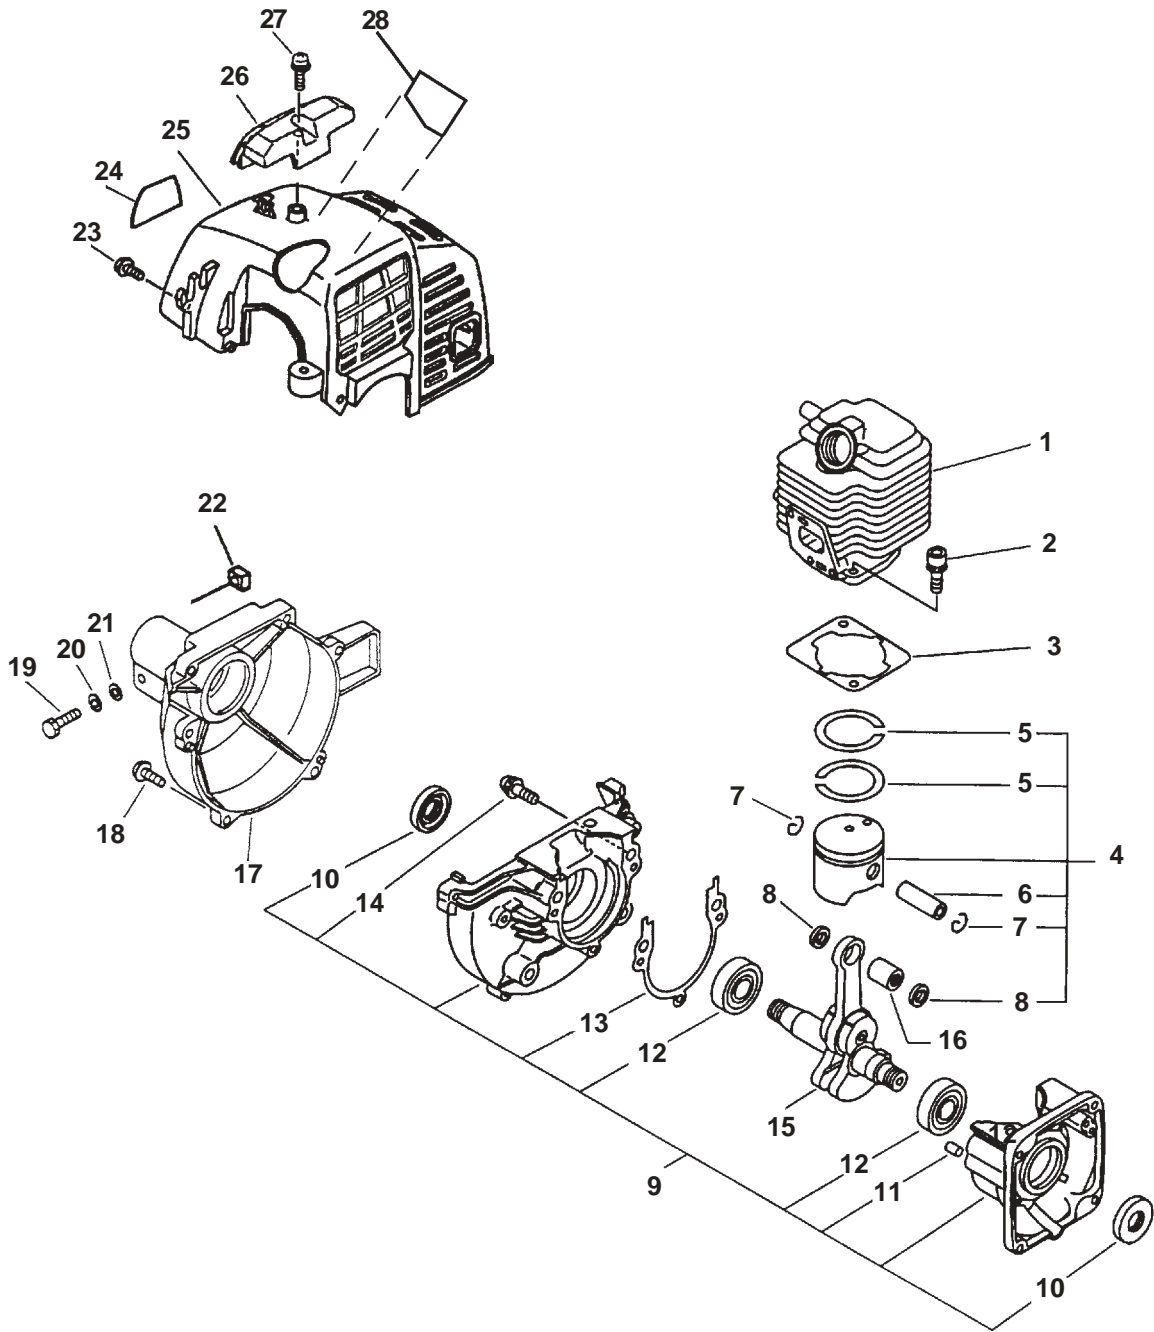

ENGINE\EXTERNAL, INTERNAL, CRANKCASE, FAN HOUSING, CYLINDER COVER PPSR-2433 TYPE 1E

KEY	PARTNUMBER	QTY	DESCRIPTION	REMARKS
1	10101108961	1	CYLINDER	
2	90016205022	2	BOLT, H.S. 5X22	
3	10101044332	1	GASKET, CYLINDER BASE	INCLUDED IN KIT 88900005960
4	10000009563	1	PISTON KIT	INCLUDES ITEMS 5 - 8
5	10001109560	2	RING, PISTON	
6	10001311520	1	PIN, PISTON	
7	10001504630	2	CIRCLIP, PISTON PIN	
8	10001411520	2	SPACER, PISTON PIN	
9	-----	1	CRANKCASE ASY	INCLUDES ITEMS 10-15 (USE SB1027)
10	10021242030	2	OILSEAL	
11	10021503930	2	PIN, DOWEL	
12	90081036201	2	BEARING, BALL 6201	
13	-----	1	GASKET, CRANKCASE	INCLUDED IN KIT 88900005960
14	90016205028	3	BOLT 5X28	
15	-----	1	CRANKSHAFT ASY	INCLUDES ITEM 16 (USE SB1027)
16	10001251230	1	BEARING, NEEDLE	
17	10150744330	1	COVER, FAN	
18	90016304018	4	BOLT 4X18	
19	90014205028	2	BOLT 5X28	
20	90060500005	2	WASHER, SPRING 5	
21	90060000005	2	WASHER 5	
22	90056550005	2	NUT, SQUARE 5	
23	90025304012	2	SCREW	
24	89011526360	1	LABEL, MODEL	
25	10151444531	1	COVER, CYLINDER	
26	15991244530	1	GUARD, TOP	
27	90025305016	1	SCREW 5X16	
28	89016022660	1	LABEL, CAUTION I.S.O.	
	SB1027	1	SHORT BLOCK	INCLUDES FACTORY ASSEMBLED CYLINDER, CRANKCASE, PISTON, CRANKSHAFT, BEARINGS & SEALS
	88900005960	1	GASKET KIT	INCLUDES THE FOLLOWING
	10101044332	1	GASKET, CYLINDER BASE	
	14586642031	1	GASKET, MUFFLER LID	
	14551042031	2	GASKET, MUFFLER	
	-----	1	GASKET, CRANKCASE	
	13001042032	1	GASKET, INTAKE	
	13001642031	1	GASKET, INTAKE	
	13001005960	1	GASKET, INTAKE	
	61041401260	1	GASKET, GEAR HOUSING