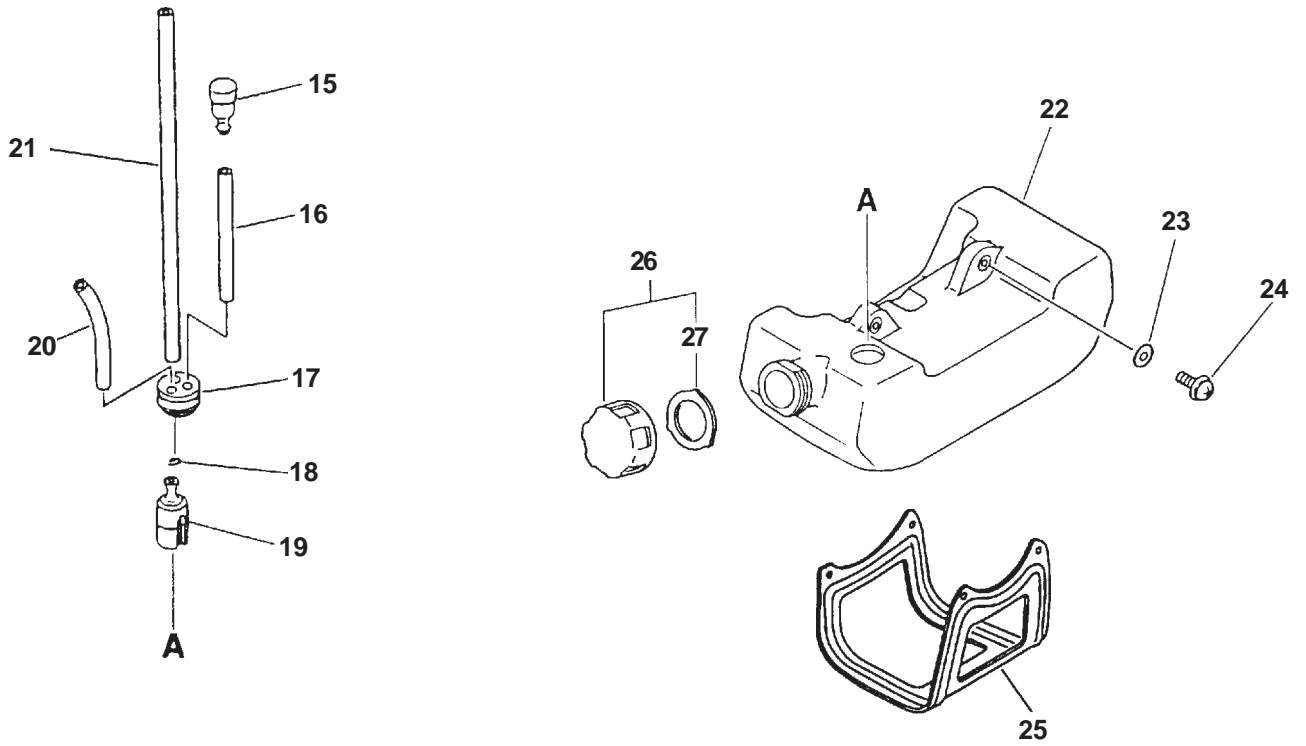

INTAKE, AIR FILTER, FUEL SYSTEM

PPSR-2433 TYPE 1E

KEY	PARTNUMBER	QTY	DESCRIPTION	REMARKS
1	13001042032	1	GASKET, INTAKE	INCLUDED IN KIT 88900005960
2	90050000005	2	NUT 5MM	
3	90023805020	2	SCREW 5X20	
4	13030706761	1	CASE, AIR CLEANER	
5	90024205065	2	SCREW 5X65	
6	13031054130	1	FILTER, AIR H.D.	
7	89012155230	1	LABEL, CHOKE	
8	13031305863	1	COVER, AIR CLEANER	
9	21041752730	1	BOLT, WING	
10	89033552730	1	LABEL, METERING	
11	12901106360	1	PLATE, PREVENT	
12	12300052132	1	CARBURETOR WT-424B	
13	13001005960	1	GASKET, INTAKE	INCLUDED IN KIT 88900005960
14	13001742031	1	INSULATOR	
15	13130056430	1	VALVE, CHECK	
16	13131239130	1	PIPE, VENT 3X5X70	
17	13211546730	1	GROMMET, FUEL	
18	13201309820	1	CLIP	
19	13120507320	1	STRAINER, FUEL	
20	13201056330	1	PIPE, RETURN	
21	13201013930	1	PIPE, FUEL	
22	13100546830	1	TANK, FUEL	
23	90060300005	2	WASHER 5MM	
24	90023805016	2	SCREW 5X16	
25	30511042030	1	STAND	
26	13100455830	1	CAP ASY, FUEL TANK	INCLUDES ITEM 27
27	13101655830	1	GASKET, FUEL TANK CAP