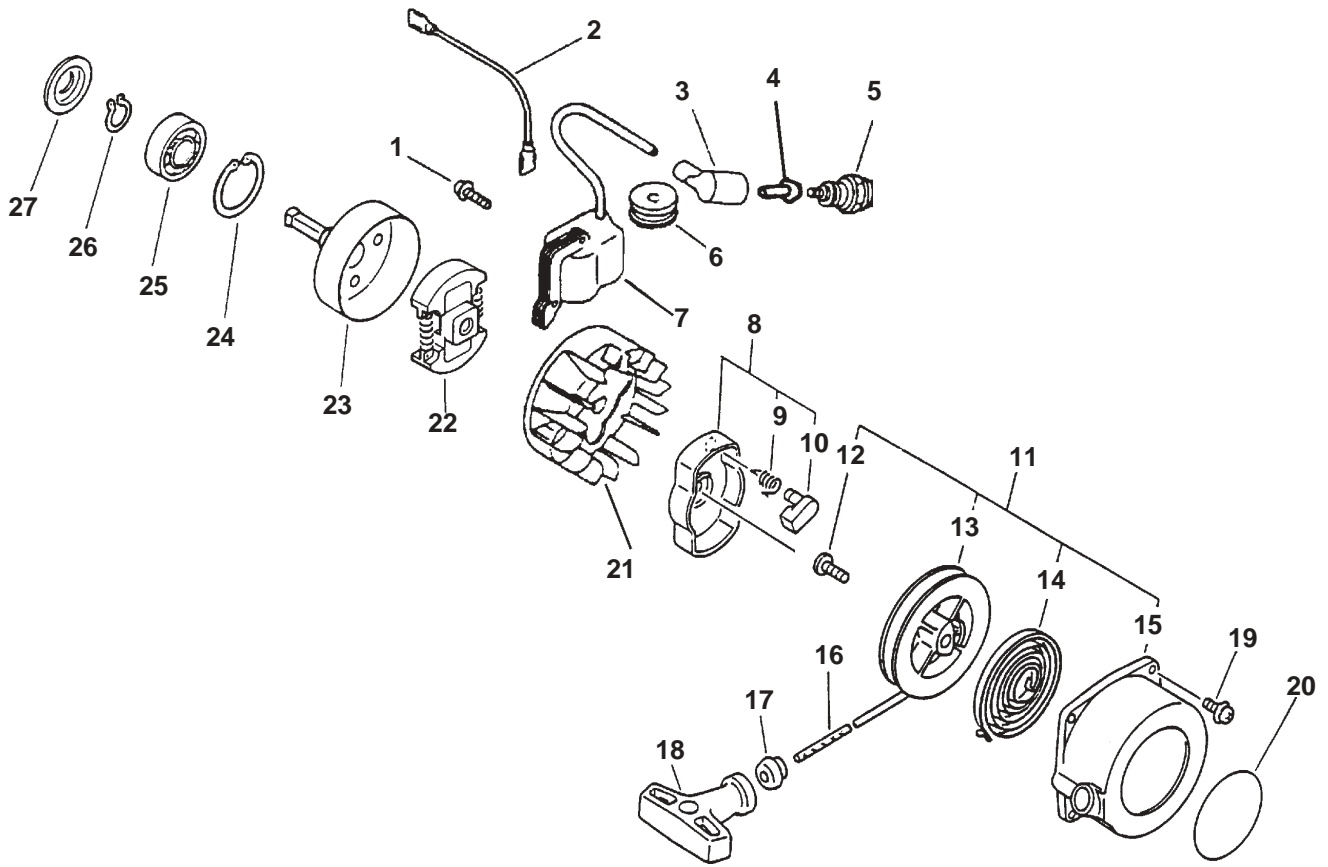

KEY	PARTNUMBER	QTY	DESCRIPTION	REMARKS
1	90016204022	2	BOLT 4X22	
2	16201052830	1	LEAD	
3	15901201620	1	CAP, SPARK PLUG	
4	15901103432	1	COIL, SPARK PLUG CAP	
5	99944500071	1	PLUG, SPARK BPM-7Y	
5	15901010230	1	PLUG, SPARK BPMR-7A	CANADIAN MODELS ONLY
6	15011244330	1	GROMMET, H.T. CORD	
7	15662652730	1	MODULE, CDI W/O LEAD	
8	17720244330	1	PAWL ASY, STARTER	INCLUDES ITEMS 9 & 10
9	17723442030	1	SPRING, RETURN	
10	17721844330	1	PAWL, STARTER	
11	17720042033	1	STARTER ASY	INCLUDES ITEMS 12 - 18
12	17723644330	1	SCREW	
13	17721544430	1	DRUM, STARTER	
14	17722042030	1	SPRING, REWIND	
15	17723242032	1	HOUSING, STARTER	
16	-----	1	ROPE, STARTER	USE BULK ROPE 999444 00040 DIA. 3.0 MM (.12") X 1000 MM (39.4")
17	17722742030	1	GUIDE, ROPE	
18	17722806530	1	GRIP, STARTER	
19	90016204016	4	BOLT 4X16	
20	89011849130	1	LABEL, ECHO	
21	15680109660	1	FLYWHEEL	
22	17500056830	1	CLUTCH ASY	
23	17500544331	1	DRUM, CLUTCH	
24	90070200032	1	CIRCLIP 32	
25	90081406201	1	BEARING, BALL 6201	
26	90070100012	1	CIRCLIP 12	
27	17505304920	1	STOPPER	
28	14580052630	1	MUFFLER ASY	INCLUDES ITEMS 29 - 35
29	14551042031	2	GASKET, MUFFLER	INCLUDED IN KIT 88900005960
30	14587144331	1	COVER, MUFFLER	
31	14586240630	1	SCREEN, MUFFLER	
32	14586642031	1	GASKET, MUFFLER LID	INCLUDED IN KIT 88900005960
33	14587642030	1	LID, MUFFLER	
34	14581852130	1	GUIDE, EXHAUST	
35	90023804010	3	SCREW 4X10	
36	90010505055	2	BOLT H.S. 5X55	
37	90060000005	2	WASHER 5