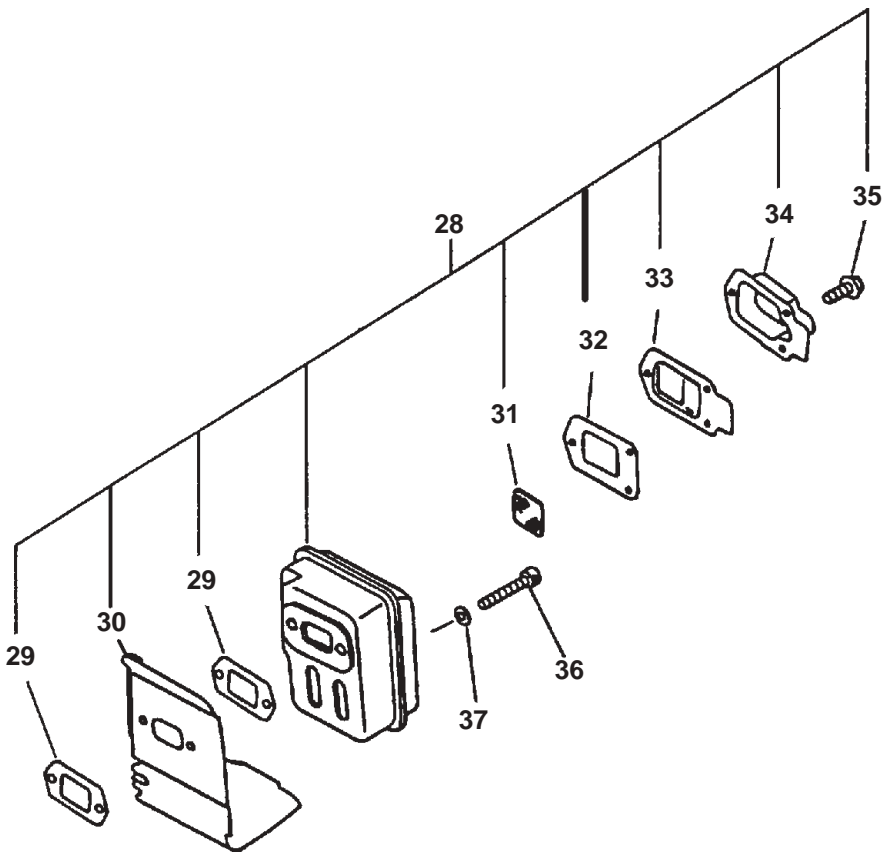

KEY	PARTNUMBER	QTY	DESCRIPTION	REMARKS
1	90016204022	2	BOLT 4X22	
2	16201052830	1	LEAD	
3	15901201620	1	CAP, SPARK PLUG	
4	15901103432	1	COIL, SPARK PLUG CAP	
5	99944500071	1	PLUG, SPARK BPM-7Y	
5	15901010230	1	PLUG, SPARK BPMR-7A	CANADIAN MODELS ONLY
6	15011244330	1	GROMMET, H.T. CORD	
7	15662652730	1	MODULE, CDI W/O LEAD	
8	17720244330	1	PAWL ASY, STARTER	INCLUDES ITEMS 9 & 10
9	17723442030	1	SPRING, RETURN	
10	17721844330	1	PAWL, STARTER	
11	17720042033	1	STARTER ASY	INCLUDES ITEMS 12 - 18
12	17723644330	1	SCREW	
13	17721544430	1	DRUM, STARTER	
14	17722042030	1	SPRING, REWIND	
15	17723242032	1	HOUSING, STARTER	
16	-----	1	ROPE, STARTER	USE BULK ROPE 999444 00040 DIA. 3.0 MM (.12") X 1000 MM (39.4")
17	17722742030	1	GUIDE, ROPE	
18	17722806530	1	GRIP, STARTER	
19	90016204016	4	BOLT 4X16	
20	89011849130	1	LABEL, ECHO	
21	15680109660	1	FLYWHEEL	
22	17500056830	1	CLUTCH ASY	
23	17500544331	1	DRUM, CLUTCH	
24	90070200032	1	CIRCLIP 32	
25	90081406201	1	BEARING, BALL 6201	
26	90070100012	1	CIRCLIP 12	
27	17505304920	1	STOPPER	
28	14580052630	1	MUFFLER ASY	INCLUDES ITEMS 29 - 35
29	14551042031	2	GASKET, MUFFLER	INCLUDED IN KIT 88900005960
30	14587144331	1	COVER, MUFFLER	
31	14586240630	1	SCREEN, MUFFLER	
32	14586642031	1	GASKET, MUFFLER LID	INCLUDED IN KIT 88900005960
33	14587642030	1	LID, MUFFLER	
34	14581852130	1	GUIDE, EXHAUST	
35	90023804010	3	SCREW 4X10	
36	90010505055	2	BOLT H.S. 5X55	
37	90060000005	2	WASHER 5