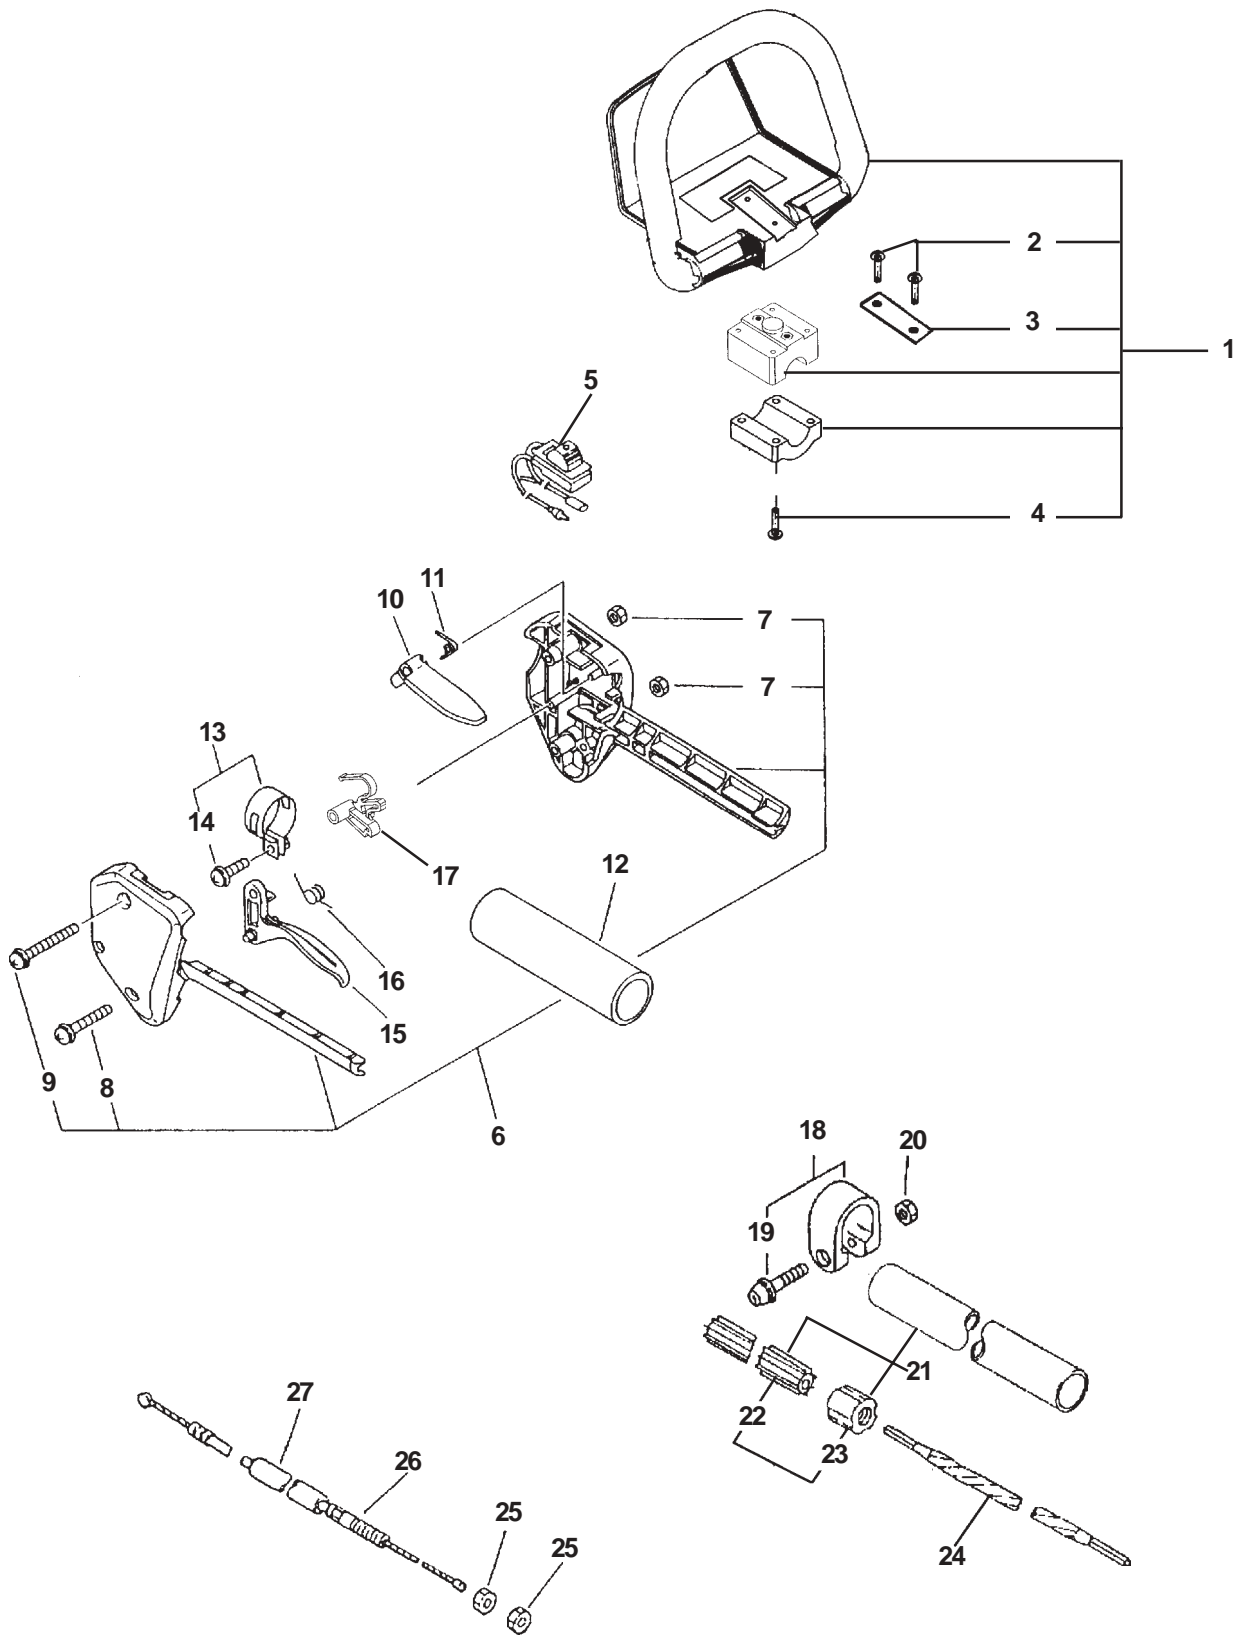

KEY	PARTNUMBER	QTY	DESCRIPTION	REMARKS
1	35120121560	1	HANDLE ASY	INCLUDES ITEMS 2 - 4
2	90016205030	2	BOLT 5X30	
3	35161105360	1	PLATE, EYE	
4	88995021560	4	SCREW	
5	16340155630	1	SWITCH, IGNITION	
6	17800352730	1	BRACKET SET, THROTTLE	INCLUDES ITEMS 7 - 9
7	90050000005	2	NUT 5	
8	90024205025	1	SCREW 5X25	
9	90024205035	1	SCREW 5X35	
10	17809052630	1	LOCKOUT, THROTTLE CONTROL	
11	17801352630	1	SPRING, THROTTLE LOCKOUT CONTROL	
12	35121352730	1	GRIP, HANDLE THROTTLE	
13	30121252730	1	BAND	INCLUDES ITEM 14
14	90024205014	1	SCREW 5X14	
15	17801052130	1	CONTROL, THROTTLE	
16	17804342230	1	SPRING, THROTTLE RETURN	
17	17801252730	1	LOCKOUT, THROTTLE	
18	61027252730	1	BAND	INCLUDES ITEMS 19 & 20
19	90024205028	1	SCREW 5X28	
20	90050000005	1	NUT 5	
21	61020626360	1	HOUSING ASY, DRIVE SHAFT	INCLUDES ITEMS 22 & 23
22	61021721560	1	LINER, FLEXIBLE	
23	61024655330	2	FIXTURE, LINER	
24	61001321560	1	SHAFT, FLEXIBLE	
25	90050200006	2	NUT 6	
26	17800151030	1	WIRE, THROTTLE	
27	17812721360	1	TUBE	