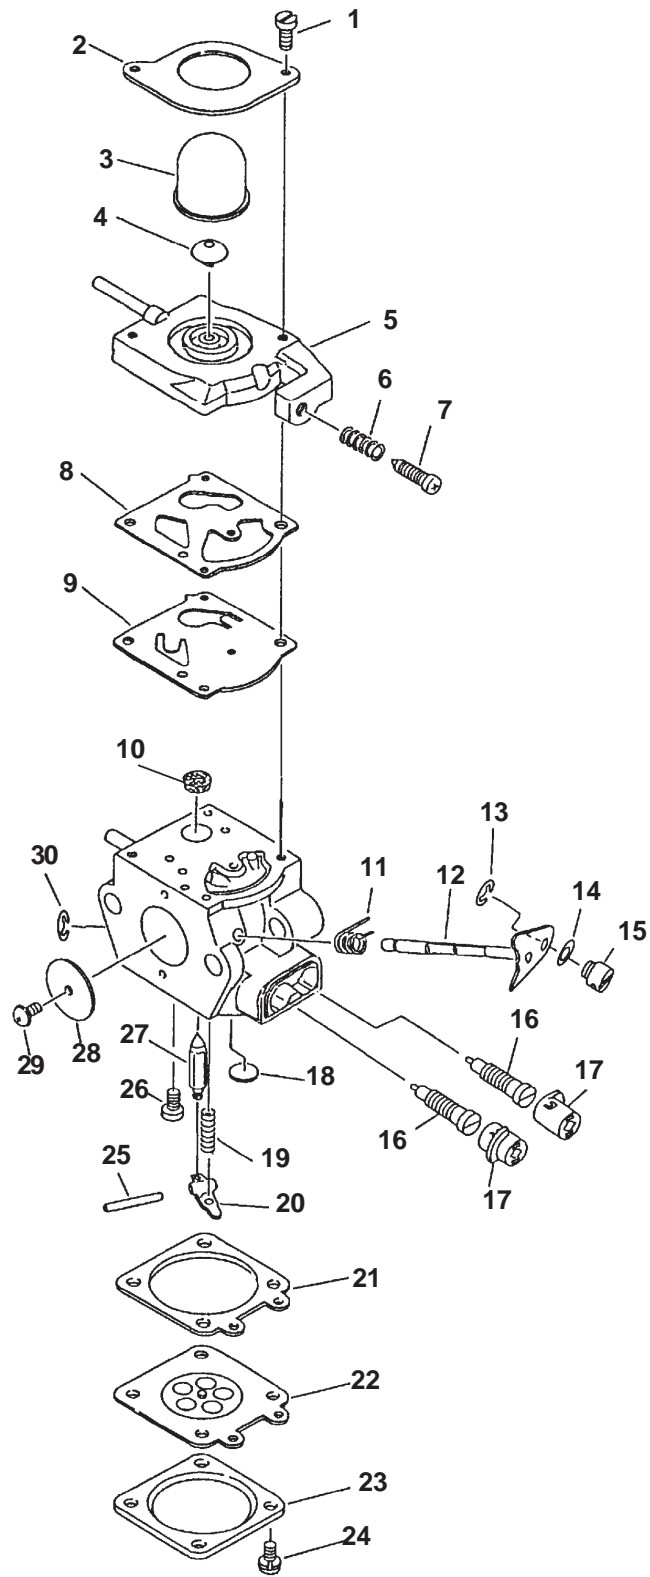

CARBURETOR

PPSR-2433 TYPE 1E

KEY	PARTNUMBER	QTY	DESCRIPTION	REMARKS
	12300052133	1	CARBURETOR WT-424C	INCLUDES THE FOLLOWING
1	12311043130	2	SCREW	
2	12314209560	1	COVER, PRIMER PUMP	
3	12318109560	1	PUMP, PRIMER	
4	12317135630	1	VALVE, PURGE CHECK	
5	12312443230	1	COVER, FUEL PUMP	
6	12313304260	1	SPRING, IDLE ADJUST	
7	12313404260	1	SCREW, IDLE ADJUST	
8	A B	1	GASKET, FUEL PUMP	
9	A B	1	DIAPHRAGM, FUEL PUMP	
10	A	1	SCREEN, INLET	
11	12311352130	1	SPRING, THROTTLE SHAFT	
12	12311752130	1	SHAFT, THROTTLE	
13	12317307930	1	CLIP	
14	12314926030	1	WASHER	
15	12317226030	1	SWIVEL	
16	12312052131	2	NEEDLE, MIXTURE	
17	12315139230	2	CAP, LIMITER	
18	A	1	PLUG, WELCH	
19	A	1	SPRING, METERING LEVER	
20	A	1	LEVER, METERING	
21	A B	1	GASKET, METERING DIAPHRAGM	
22	A B	1	DIAPHRAGM, METERING	
23	12314203930	1	COVER, METERING DIAPHRAGM	
24	A	4	SCREW	
25	A	1	PIN, METERING LEVER	
26	A	1	SCREW	
27	A	1	VALVE, INLET NEEDLE	
28	12311652130	1	VALVE, THROTTLE	
29	12311403930	1	SCREW	
30	12312715030	1	CLIP	
A	12310052130	1	REBUILDKIT	
B	12310152130	1	GASKET/DIAPHRAGM KIT