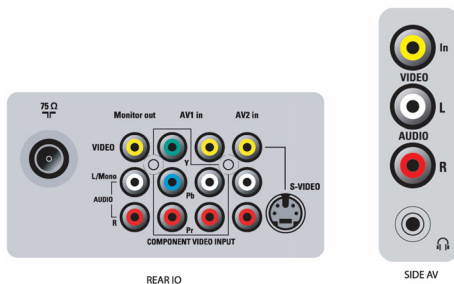

Sound

- Output power (RMS): 2 x 5W
- Sound Enhancement: Ultra Bass
- Sound System: Incredible Surround, SAP, Stereo

Loudspeakers

- Built-in speakers: 2

Convenience

- Ease of Use: Auto Volume Leveller (AVL), Channel Naming, Child Lock, Smart Picture Control, Smart Sound Control, Top Controls
- Remote control type: RCLB014
- Teletext: Closed Captioning
- Screen Format Adjustments: 16:9 compress, 4:3, 4:3 expand
- Clock: On/Off event timer, Sleep Timer
- On-Screen Display languages: English, Portuguese, Spanish

- Signal strength indication
- Ease To Experience: Demo Mode

Tuner/Reception/Transmission

- TV system: NTSC, PAL M, PAL N
- Video Playback: PAL B/G
- Aerial Input: 75 ohm F-type
- Tuner Display: PLL

Connectivity

- Other connections: AV out
- AV 1: AV In, CVI
- AV 2: AV in, S-Video
- Front / Side connections: AV input, Headphone out

Power

- Power consumption: 86 W
- Standby power consumption: <1 W
- Mains power: AC 100-250V, 50/60Hz

Dimensions

- Set dimensions (W x H x D): 730 x 580 x 500 mm
- Set weight: 38.7 kg
- Weight incl. Packaging: 43.7 kg
- Box dimensions (W x H x D): 804 x 650 x 567 mm
- Color cabinet: Silver Frost

29PT5645/78

Product highlights

Real Flat picture tube

The flatter tube provides a wider viewing angle while minimizing reflections for the best picture possible.

Crystal Clear

Combining picture enhancements like Contrast plus and color improvement, Crystal Clear improves picture depth.

Active Control + Light Sensor

Active Control is a unique and intelligent way of optimizing picture quality by measuring and analyzing the incoming signal to automatically adjust picture quality settings. Active Control with Light Sensor uses a sensor to adjust the picture brightness depending on the room light conditions.

Incredible Surround™

Incredible Surround is an audio technology from Philips that dramatically magnifies the sound field to immerse you in the audio. Using state-of-the-art electronic phase shifting, Incredible Surround mixes sounds from left and right in such a way that it expands the virtual distance between the two speakers. This wider spread greatly enhances the stereo effect and creates a more natural sound dimension. Incredible Surround allows you to experience total surround with greater depth and width of sound, without the use of additional speakers.

4x3 Expand

4x3 Expand enables widescreen movies to be viewed on a 4:3 aspect ratio TV screen by removing the black bars at the top and bottom of the image. You are able to watch full-screen movies without compromising on picture quality and resolution.

Smart Picture and Smart Sound

Philips preset modes for Smart Picture and Smart Sound provide you with direct access via a single key on the remote control. You can select optimized picture and sound settings for the various picture and sound modes.

Component Video Input (YPbPr)

Component Video is the highest quality interconnection standard for analog video. It is sharper than S-video and composite video.

Side Stereo AV & headphone

Side stereo AV & headphone makes it more convenient to connect external devices like audio equipment, games and video cameras. It's the easy way to enjoy an extra audio sensation or a totally immersive gaming experience.

Issue date 2008-11-15

Version: 8.0.9

12 NC: 8670 000 23079
EAN: 87 10895 91470 3

© 2008 Koninklijke Philips Electronics N.V.
All Rights reserved.

Specifications are subject to change without notice.
Trademarks are the property of Koninklijke Philips Electronics N.V. or their respective owners.

www.philips.com

* Avoid extensive use of the set in a volume higher than 85 decibel because this may damage your hearing.