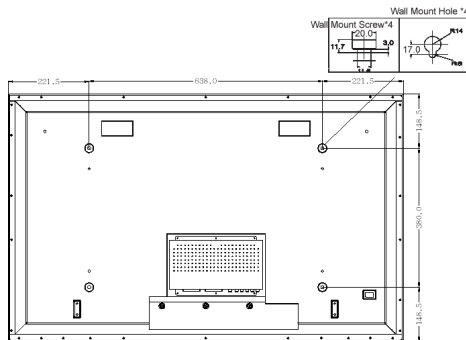

High brightness & contrast

High brightness and contrast values are extremely beneficial in public environments where lighting conditions are variable and often beyond control.

Motion adaptive de-interlacing

This smart de-interlacing algorithm is able to detect the type of video source (such as Still Picture, Motion Picture or Film) and automatically optimize the de-interlacing process with Spatial, Temporal or Film mode de-interlacing. The result is that it delivers razor sharp and stable images every time.

Picture In Picture (PIP)

Provides the ability to watch simultaneously two different sources, either two video sources or a combination with data/graphics

Long expected panel lifetime

In public display applications 24/7 operation is often required. Even after 60000 hours of operation the brightness level of the display will be at least 50% of the initial value.

Advanced anti burn-in function

A protective function called "pixel shift" has been implemented. When the protection mechanism is activated the screen image automatically shifts its pixel positions to prevent "image ghosting". Secondly, burn-in recovery has been implemented. Depending on the model, ghost images are removed by applying a full white signal on the whole panel for a certain amount of time or by reversing the image to achieve the same result.

Issue date 2008-06-16

Version: 6.0.7

12 NC: 8639 000 15928
EAN: 87 10895 87747 3

© 2008 Koninklijke Philips Electronics N.V.
All Rights reserved.

Specifications are subject to change without notice.
Trademarks are the property of Koninklijke Philips
Electronics N.V. or their respective owners.

www.philips.com