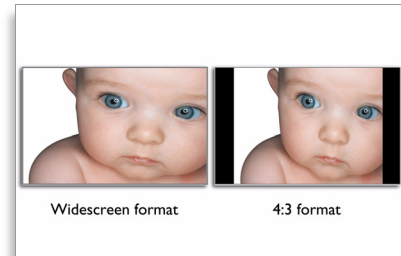

Auto picture format control

Philips auto picture format control on OSD is to switch from the 4:3 aspect ratio to the widescreen mode and back again to match the display's aspect ratio with your content for working with wide documents without scrolling or viewing widescreen media in the widescreen mode and distortion-free, native mode display of 4:3 ratio content.

Built-in stereo audio

A pair of high quality stereo speakers built into a display device. It can be visible front firing, or invisible down firing, top firing, rear firing, etc depending on model and design.