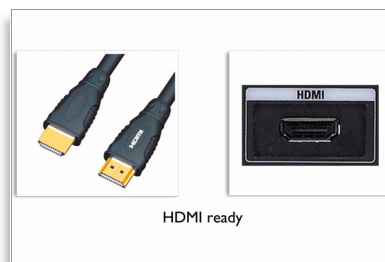

Highlights

Full HD 1920x1080p LCD display

This display has a resolution that is referred to as Full HD. With state-of-the-art LCD screen technology it has the full high-definition widescreen resolution of 1920 x 1080p. It allows the best possible picture quality from any format of HD input signal. It produces brilliant flicker-free pictures with optimum brightness and superb colors. This vibrant and sharp image will provide you with an enhanced viewing experience.

5ms on/off response time

On-Off response time is the period required for a liquid crystal cell to go from active (black) to inactive (white) and back to active (black) again. It is measured in milliseconds. Faster is better: Lower response time means faster transitions and, therefore, results in fewer visible image artifacts in the display of transition of texts and graphics. On-Off response time is a more important measure in the display of business content like documents, graphs and photos.

SmartContrast ratio 8000:1

You want the LCD display with the highest contrast and most vibrant images. Philips advanced video processing combined with unique extreme dimming and backlight boosting technology results in vibrant images. SmartContrast will increase the contrast with excellent blacklevel and accurate rendition of dark shades and colors. It gives a bright, lifelike picture with high contrast and vibrant colors.

HDMI Ready

A HDMI-ready device has all the required hardware to accept High-Definition Multimedia Interface (HDMI) input, high quality digital video and audio signals all transmitted over a single cable from a PC or any number of AV sources

including set-top boxes, DVD players and A/V receivers and video cameras.