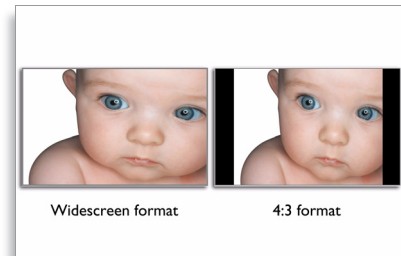

Auto picture format control

Philips auto picture format control on OSD is to switch from the 4:3 aspect ratio to the widescreen mode and back again to match the display's aspect ratio with your content for working with wide documents without scrolling or viewing widescreen media in the widescreen mode and distortion-free, native mode display of 4:3 ratio content.

Issue date 2009-04-22

Version: 1.0.10

12 NC: 8670 000 51432
EAN: 87 12581 47642 7

© 2009 Koninklijke Philips Electronics N.V.
All Rights reserved.

Specifications are subject to change without notice.
Trademarks are the property of Koninklijke Philips Electronics N.V. or their respective owners.

www.philips.com