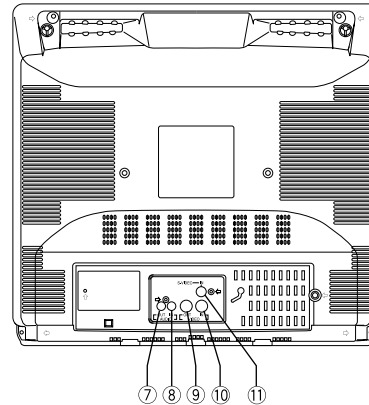

## Specifications

TV System	NTSC	PAL	
<b>Display</b>	CRT Size	55 cm (21") diagonal	
	Viewable Size	51 cm (20") diagonal	
	Horizontal Resolution	500 TV lines at center	
	Sweep Linearity	Horizontal: Less than 5 %, Vertical: Less than 5 %	
	Sweep Geometry	Less than 2 %	
	Scanning	Interlace, 8 % over scan (typical)	
	Color Temperature	9,300 °K	6,500 °K
	<b>Input / Output</b>	Composit Video Input	1x Composite Video Input (BNC) with auto termination loop through output (BNC)
S-Video Input		1x S-Video Input	—
Audio Input		1x -8 dB / Hi-Z, (RCA pin jack) with loop through output (RCA pin jack)	
Speaker		0.7 W	
<b>Controls</b>	Adjustment	BRIGHT, CONTRAST, PICTURE, COLOR, TINT (NTSC only) by setup menu	
	Setup Menu Language	English, French, German	
<b>General</b>	Safety/EMC Standard	UL (1492), FCC (Part15 ClassA), C-UL (No.1-94), DOC (ICES003 ClassA)	CE (EN60065, EN55022 ClassB, EN55024)
	Power Source	120 V AC, 60 Hz	220 - 240 V AC, 50 Hz
	Power Consumption	approx. 75 W	approx. 80 W
	Ambient Operating Temperature	-10 °C ~ +50 °C (+14 °F ~ +122 °F)	
	Ambient Operating Humidity	Less than 90 % (without condensation)	
	Dimensions (W x H xD)	509 mm x 467 mm x 480 mm (20-1/16" x 18-3/8" x 18-7/8")	
	Weight	21 kg (46.3 lbs.)	

## Part Names and Functions

### Rear View

- ① Power Switch
- ② Audio Control Buttons
- ③ Menu Button
- ④ Level Control Button
- ⑤ Power Indicator
- ⑥ Control Panel Cover
- ⑦ Audio Output Connector
- ⑧ Audio Input Connector
- ⑨ Video Output Connector
- ⑩ Video Input Connector
- ⑪ S-Video Input Connector (NTSC only)