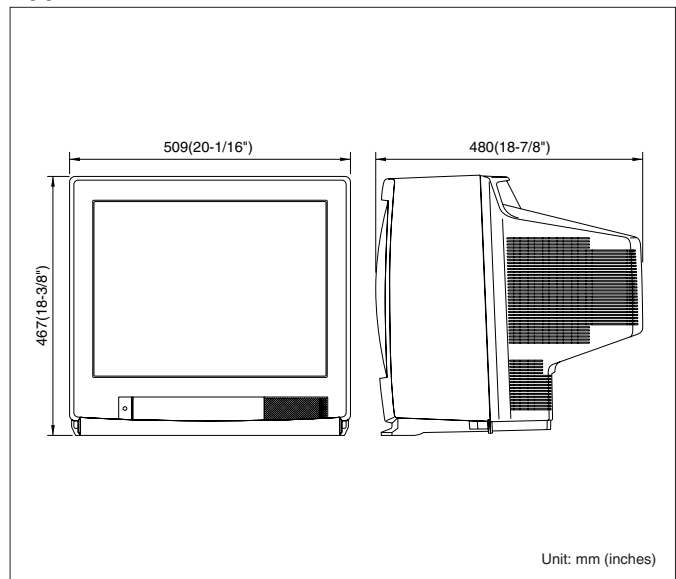

Appearance

Important

– Safety Precaution: carefully read the operating instructions and installation manual before using this product.

DISTRIBUTED BY:

- All TV pictures are simulated.
- Weights and dimensions are approximate.
- Specifications are subject to change without notice.
- These products may be subject to export control regulations.
- All product pictures are NTSC models.

Panasonic®

<http://panasonic.net/security/>

Printed in Japan (2A-023AA)