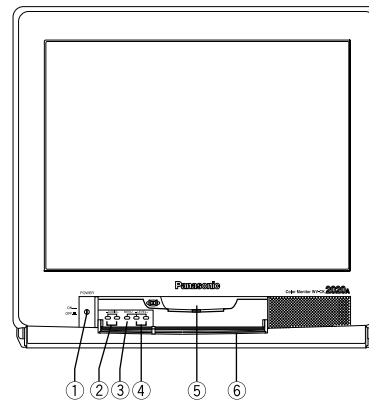

Specifications

TV System	NTSC	PAL		
Display	CRT Size	55 cm (21") diagonal		
	Viewable Size	51 cm (20") diagonal		
	Horizontal Resolution	500 TV lines at center		
	Sweep Linearity	Horizontal: Less than 5 %, Vertical: Less than 5 %		
	Sweep Geometry	Less than 2 %		
	Scanning	Interlace, 8 % over scan (typical)		
	Color Temperature	9,300 °K	6,500 °K	
	Input / Output	Composit Video Input	1x Composite Video Input (BNC) with auto termination loop through output (BNC)	
S-Video Input		1x S-Video Input	—	
Audio Input		1x -8 dB / Hi-Z, (RCA pin jack) with loop through output (RCA pin jack)		
Speaker		0.7 W		
Controls	Adjustment	BRIGHT, CONTRAST, PICTURE, COLOR, TINT (NTSC only) by setup menu		
	Setup Menu Language	English, French, German		
General	Safety/EMC Standard	UL (1492), FCC (Part15 ClassA), C-UL (No.1-94), DOC (ICES003 ClassA)	CE (EN60065, EN55022 ClassB, EN55024)	
	Power Source	120 V AC, 60 Hz	220 - 240 V AC, 50 Hz	
	Power Consumption	approx. 75 W	approx. 80 W	
	Ambient Operating Temperature	-10 °C ~ +50 °C (+14 °F ~ +122 °F)		
	Ambient Operating Humidity	Less than 90 % (without condensation)		
	Dimensions (W x H xD)	509 mm x 467 mm x 480 mm (20-1/16" x 18-3/8" x 18-7/8")		
	Weight	21 kg (46.3 lbs.)		

Part Names and Functions

Front View

Rear View