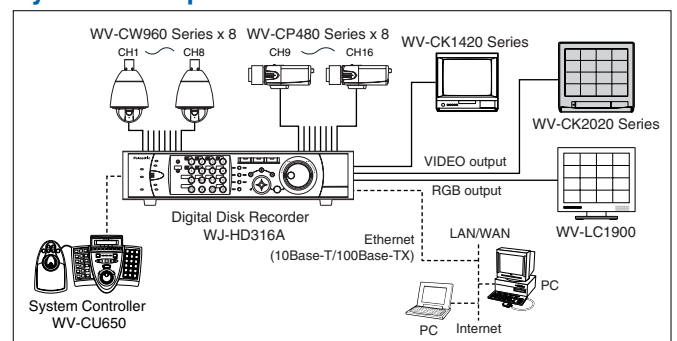

## Simple large screen monitor for a cost effective CCTV solution

The WV-CK2020 is a cost effective CRT monitor. The 51 cm viewable size screen allows easier monitoring and multi-split screen when used with Panasonic digital recorders. With 500 TV lines of horizontal resolution even small details are clear and faithfully reproduced.

## Specifications

TV System	NTSC	PAL	
<b>Display</b>	CRT Size	55 cm (21") diagonal	
	Viewable Size	51 cm (20") diagonal	
	Horizontal Resolution	500 TV lines at center	
	Sweep Linearity	Horizontal: Less than 5 %, Vertical: Less than 5 %	
	Sweep Geometry	Less than 2 %	
	Scanning	Interlace, 8 % over scan (typical)	
	Color Temperature	9,300 °K	6,500 °K
	<b>Input / Output</b>	Composit Video Input	1x Composite Video Input (BNC) with auto termination loop through output (BNC)
S-Video Input		1x S-Video Input	—
Audio Input		1x -8 dB / Hi-Z, (RCA pin jack) with loop through output (RCA pin jack)	
Speaker		0.7 W	
<b>Controls</b>	Adjustment	BRIGHT, CONTRAST, PICTURE, COLOR, TINT (NTSC only) by setup menu	
	Setup Menu Language	English, French, German	
<b>General</b>	Safety/EMC Standard	UL (1492), FCC (Part15 ClassA), C-UL (No.1-94), DOC (ICES003 ClassA)	CE (EN60065, EN55022 ClassB, EN55024)
	Power Source	120 V AC, 60 Hz	220 - 240 V AC, 50 Hz
	Power Consumption	approx. 75 W	approx. 80 W
	Ambient Operating Temperature	-10 °C ~ +50 °C (+14 °F ~ +122 °F)	
	Ambient Operating Humidity	Less than 90 % (without condensation)	
	Dimensions (W x H xD)	509 mm x 467 mm x 480 mm (20-1/16" x 18-3/8" x 18-7/8")	
	Weight	21 kg (46.3 lbs.)	