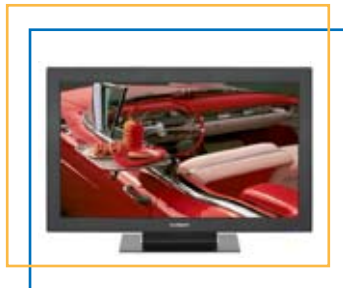

# Large Screen LCD Monitors

Professional Monitors designed for public display, digital signage, financial, broadcast and transportation applications. These monitors are built specifically for the rigors of harsh industrial environments as well as extended operation applications. Monitors are rated at >50K hours MTBF(at 24/7 operation)

## LCS2730 - LCS2740

27 inch Diagonal

- Resolution: 1366x768
- Brightness: 500 CD/M2
- Contrast Ratio: 1200:1
- 6.5ms Response Time
- RS232C - RS485

## LCS3230 - LCS3240

32 inch Diagonal

- Resolution: 1366x768
- Brightness: 500 CD/M2
- Contrast Ratio: 1200:1
- 6.5ms Response Time
- RS232C - RS485