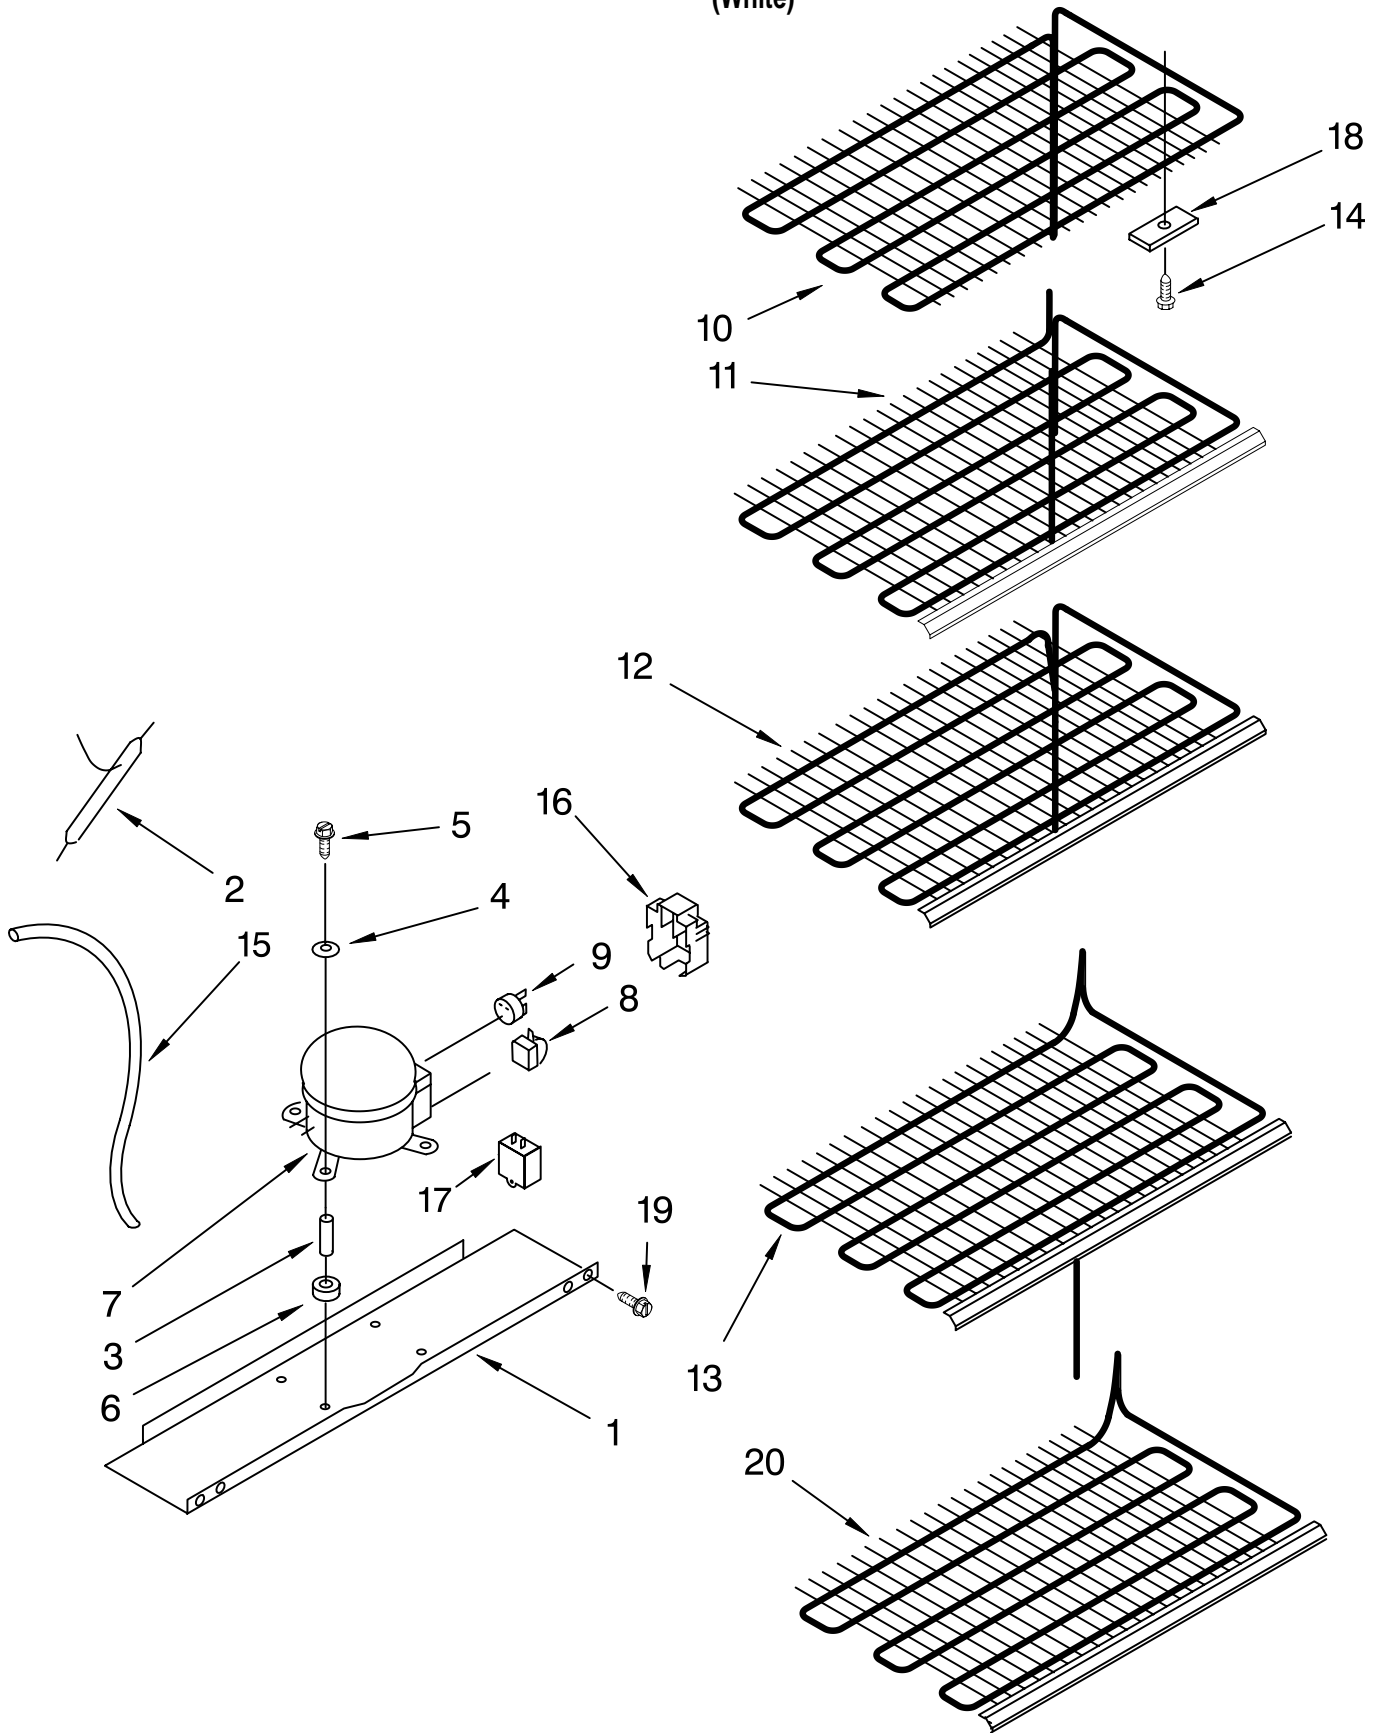

CABINET PARTS

For Model: EV200FZRQ03
(White)

VERTICAL FREEZER

FOR ORDERING INFORMATION REFER TO PARTS PRICE LIST

CABINET PARTS

For Model: EV200FZRQ03
(White)

Illus. No.	Part No.	DESCRIPTION
1		Literature Parts
	8210432	Owners Manual
	8210399	Energy Label/Tag
2	4390520	Washer, Door Spacer
3	4356803	Clip, Grille
4	8210310	Grille
5	4357139	Screw
6	4390731	Bushing, Hinge
7	8210227	Corner Filler (2)
8	4356828	Shim, Hinge
9	8210222	Hinge, Top
10	8210238	Hinge, Bottom
11	4357019	Drain Plug
12	4390866	Leg, Leveler
13	4356830	Screw
14	4357269	Grommet, Drain
15	8210375	Cord, Power
16		Cabinet (Not A Serviceable Part)
17	4390905	Power Light Assembly
18	4357279	Cover, Hinge
19	4390596	Plug (White)

LINER PARTS

For Model: EV200FZRQ03
(White)

FOR ORDERING INFORMATION REFER TO PARTS PRICE LIST

LINER PARTS

For Model: EV200FZRQ03
(White)

Illus. No.	Part No.	DESCRIPTION
1		Liner (Not A Serviceable Part)
2	8210348	Knob, Control
3	8210395	Thermostat
4	4357042	Screw
5	8210349	Lens, Light
6	4390698	Basket
7	4390513	Switch, Light
8	4390465	Bulb, Light
9	8210350	Socket, Light
10	8210351	Shield, Light
11	8210406	Box, Control

UNIT PARTS

For Model: EV200FZRQ03
(White)

FOR ORDERING INFORMATION REFER TO PARTS PRICE LIST

UNIT PARTS

For Model: EV200FZRQ03
(White)

Illus. No.	Part No.	DESCRIPTION
1	4357095	Pan, Compressor Mounting
2	4357299	Drier
3	4356846	Sleeve, Grommet
4	4356847	Washer
5	4356852	Screw, Compressor Mounting
6	4356335	Grommet
7	4356775	Compressor (Includes Items 6, 8, 9, & 17)
8	4356738	Relay
9	4356776	Overload
10	8210412	Evaporator, Top
11	8210254	Evaporator Shelf
12	8210255	Evaporator Shelf
13	8210256	Evaporator Shelf
14	4357223	Evaporator, Mounting Screw
15	4390809	Heat Exchanger
16	4356777	Cover
17	4390674	Capacitor
18	4356854	Clamp
19	4356820	Screw
20	8210257	Evaporator Shelf, Bottom