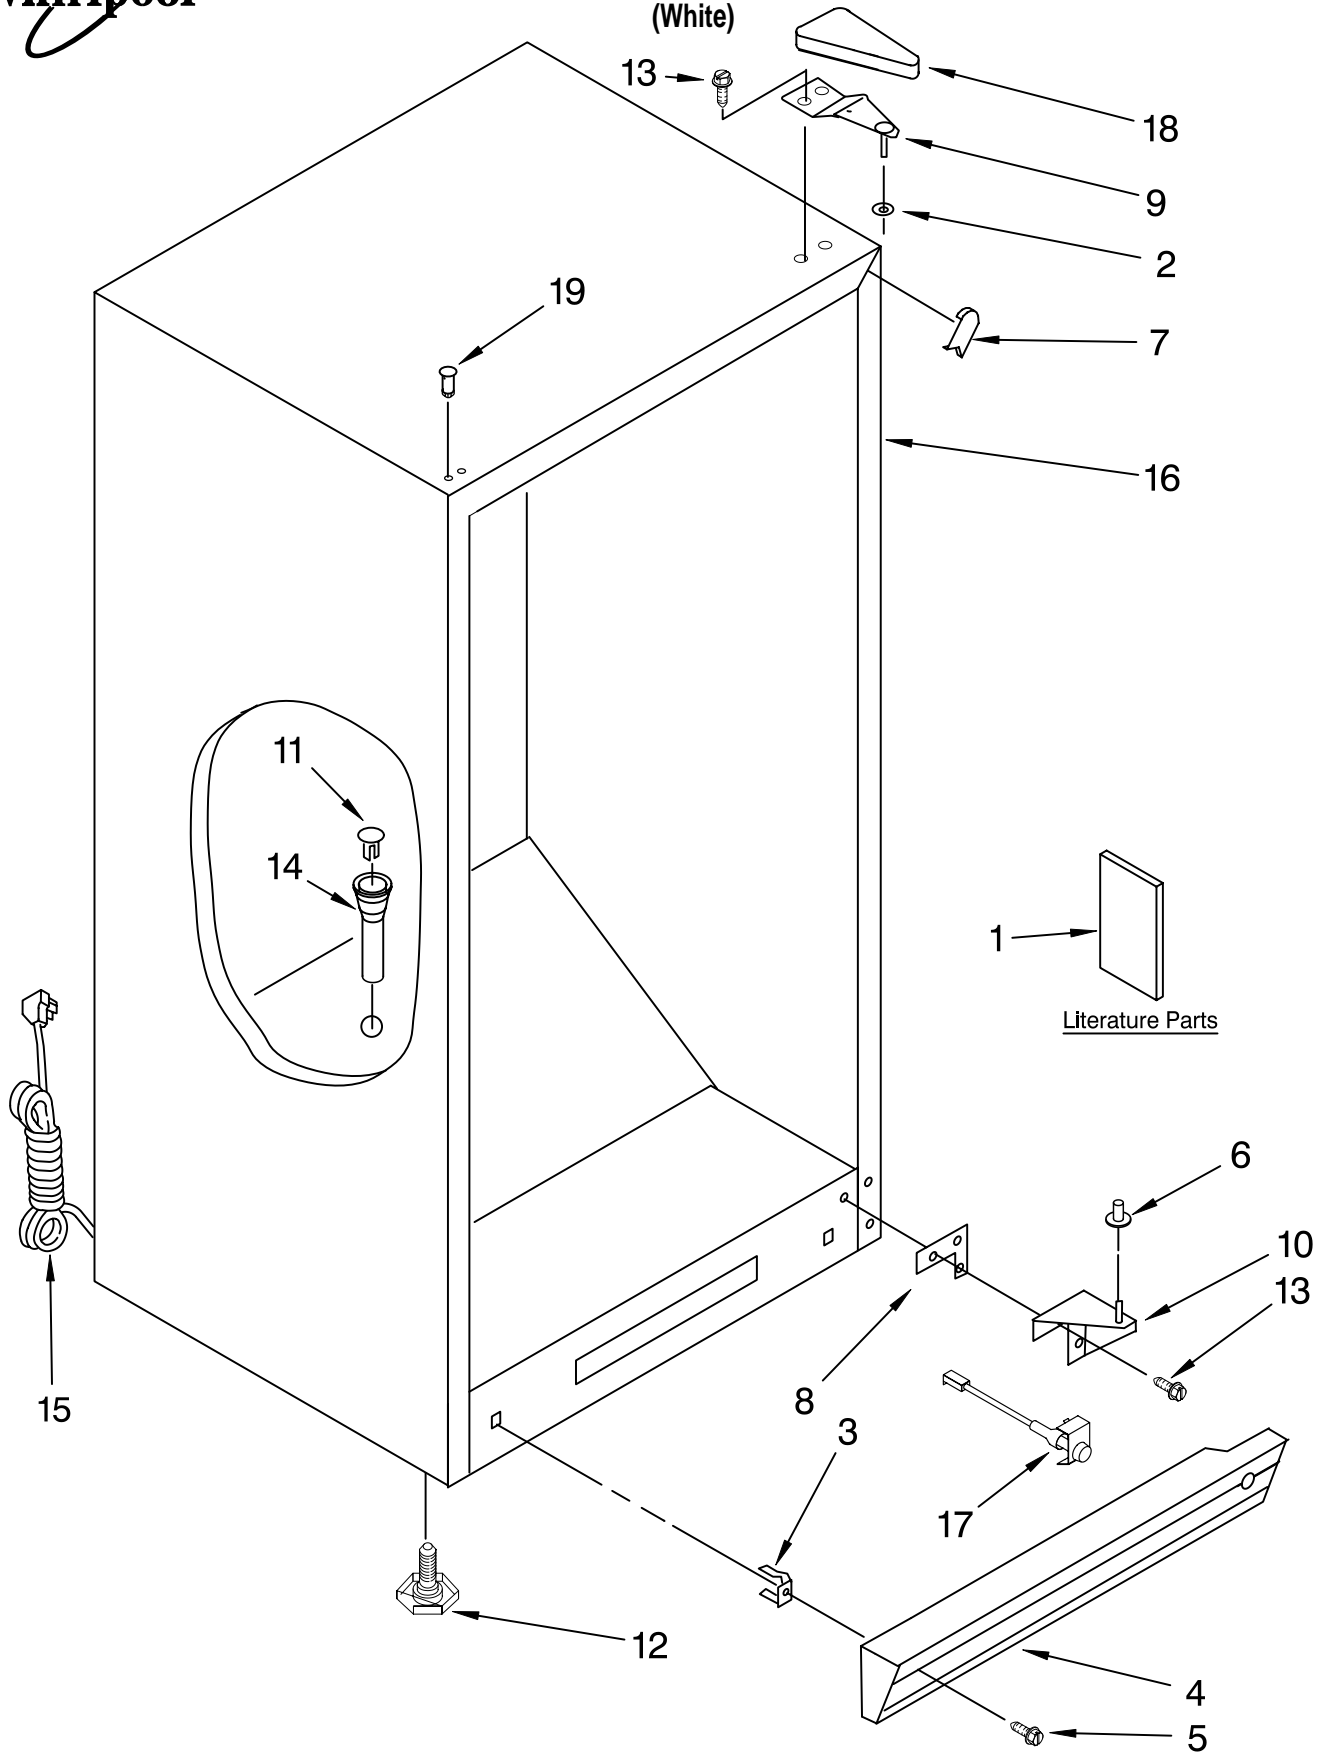

CABINET PARTS

For Model: EV200FZRQ03
(White)

VERTICAL FREEZER

FOR ORDERING INFORMATION REFER TO PARTS PRICE LIST

CABINET PARTS

For Model: EV200FZRQ03
(White)

Illus. No.	Part No.	DESCRIPTION
1		Literature Parts
	8210432	Owners Manual
	8210399	Energy Label/Tag
2	4390520	Washer, Door Spacer
3	4356803	Clip, Grille
4	8210310	Grille
5	4357139	Screw
6	4390731	Bushing, Hinge
7	8210227	Corner Filler (2)
8	4356828	Shim, Hinge
9	8210222	Hinge, Top
10	8210238	Hinge, Bottom
11	4357019	Drain Plug
12	4390866	Leg, Leveler
13	4356830	Screw
14	4357269	Grommet, Drain
15	8210375	Cord, Power
16		Cabinet (Not A Serviceable Part)
17	4390905	Power Light Assembly
18	4357279	Cover, Hinge
19	4390596	Plug (White)

LINER PARTS

For Model: EV200FZRQ03
(White)

FOR ORDERING INFORMATION REFER TO PARTS PRICE LIST

LINER PARTS

For Model: EV200FZRQ03
(White)

Illus. No.	Part No.	DESCRIPTION
1		Liner (Not A Serviceable Part)
2	8210348	Knob, Control
3	8210395	Thermostat
4	4357042	Screw
5	8210349	Lens, Light
6	4390698	Basket
7	4390513	Switch, Light
8	4390465	Bulb, Light
9	8210350	Socket, Light
10	8210351	Shield, Light
11	8210406	Box, Control

UNIT PARTS

For Model: EV200FZRQ03
(White)

FOR ORDERING INFORMATION REFER TO PARTS PRICE LIST

UNIT PARTS

For Model: EV200FZRQ03
(White)

Illus. No.	Part No.	DESCRIPTION
1	4357095	Pan, Compressor Mounting
2	4357299	Drier
3	4356846	Sleeve, Grommet
4	4356847	Washer
5	4356852	Screw, Compressor Mounting
6	4356335	Grommet
7	4356775	Compressor (Includes Items 6, 8, 9, & 17)
8	4356738	Relay
9	4356776	Overload
10	8210412	Evaporator, Top
11	8210254	Evaporator Shelf
12	8210255	Evaporator Shelf
13	8210256	Evaporator Shelf
14	4357223	Evaporator, Mounting Screw
15	4390809	Heat Exchanger
16	4356777	Cover
17	4390674	Capacitor
18	4356854	Clamp
19	4356820	Screw
20	8210257	Evaporator Shelf, Bottom