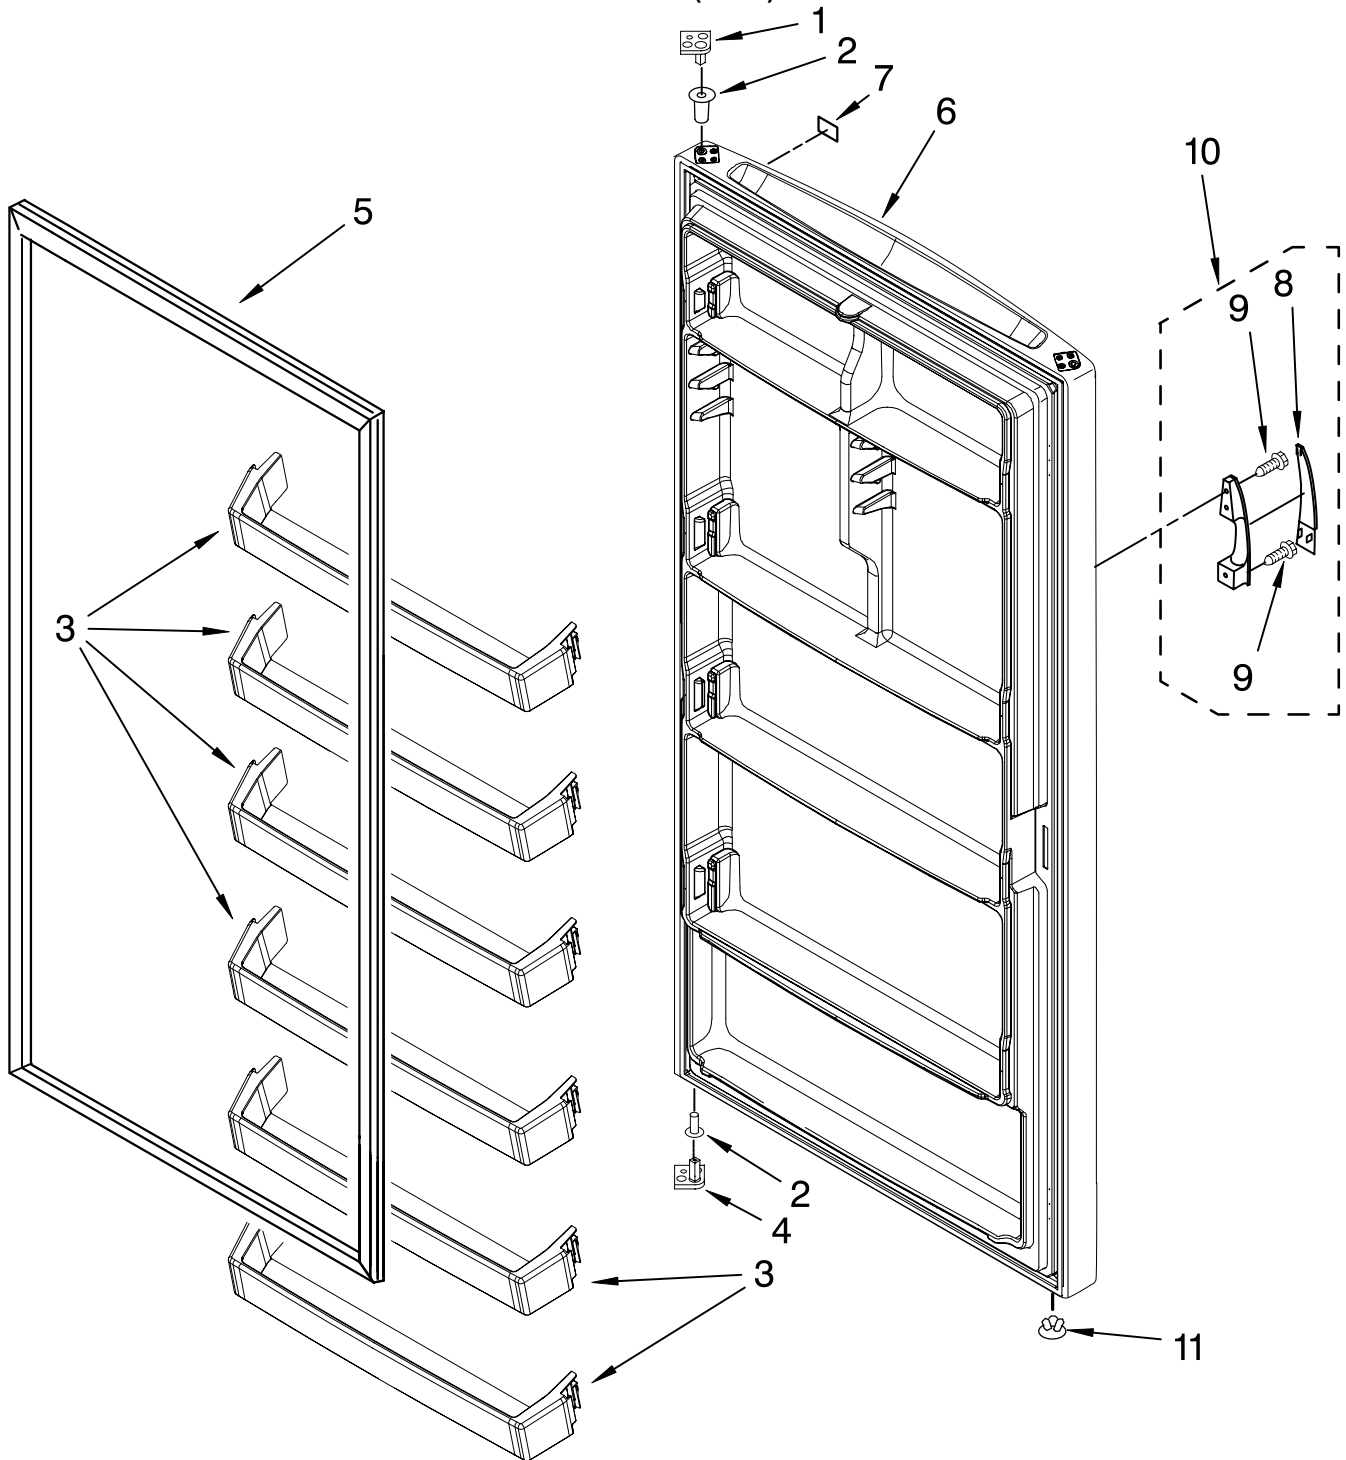

CABINET PARTS

For Model: EV200FZRQ03
(White)

VERTICAL FREEZER

FOR ORDERING INFORMATION REFER TO PARTS PRICE LIST

CABINET PARTS

For Model: EV200FZRQ03
(White)

Illus. No.	Part No.	DESCRIPTION
1		Literature Parts
	8210432	Owners Manual
	8210399	Energy Label/Tag
2	4390520	Washer, Door Spacer
3	4356803	Clip, Grille
4	8210310	Grille
5	4357139	Screw
6	4390731	Bushing, Hinge
7	8210227	Corner Filler (2)
8	4356828	Shim, Hinge
9	8210222	Hinge, Top
10	8210238	Hinge, Bottom
11	4357019	Drain Plug
12	4390866	Leg, Leveler
13	4356830	Screw
14	4357269	Grommet, Drain
15	8210375	Cord, Power
16		Cabinet (Not A Serviceable Part)
17	4390905	Power Light Assembly
18	4357279	Cover, Hinge
19	4390596	Plug (White)

UNIT PARTS

For Model: EV200FZRQ03
(White)

FOR ORDERING INFORMATION REFER TO PARTS PRICE LIST

UNIT PARTS

For Model: EV200FZRQ03
(White)

Illus. No.	Part No.	DESCRIPTION
1	4357095	Pan, Compressor Mounting
2	4357299	Drier
3	4356846	Sleeve, Grommet
4	4356847	Washer
5	4356852	Screw, Compressor Mounting
6	4356335	Grommet
7	4356775	Compressor (Includes Items 6, 8, 9, & 17)
8	4356738	Relay
9	4356776	Overload
10	8210412	Evaporator, Top
11	8210254	Evaporator Shelf
12	8210255	Evaporator Shelf
13	8210256	Evaporator Shelf
14	4357223	Evaporator, Mounting Screw
15	4390809	Heat Exchanger
16	4356777	Cover
17	4390674	Capacitor
18	4356854	Clamp
19	4356820	Screw
20	8210257	Evaporator Shelf, Bottom

REFRIGERANT CHARGE

6.9 oz.
(R-134A)

DOOR PARTS

For Model: EV200FZRQ03
(White)

Illus. No.	Part No.	DESCRIPTION
1	8210401	Stop, Door (Upper)
2	4390731	Bushing, Hinge
3	8210404	Rail, Door (6)
4	8210400	Stop, Door (Lower)