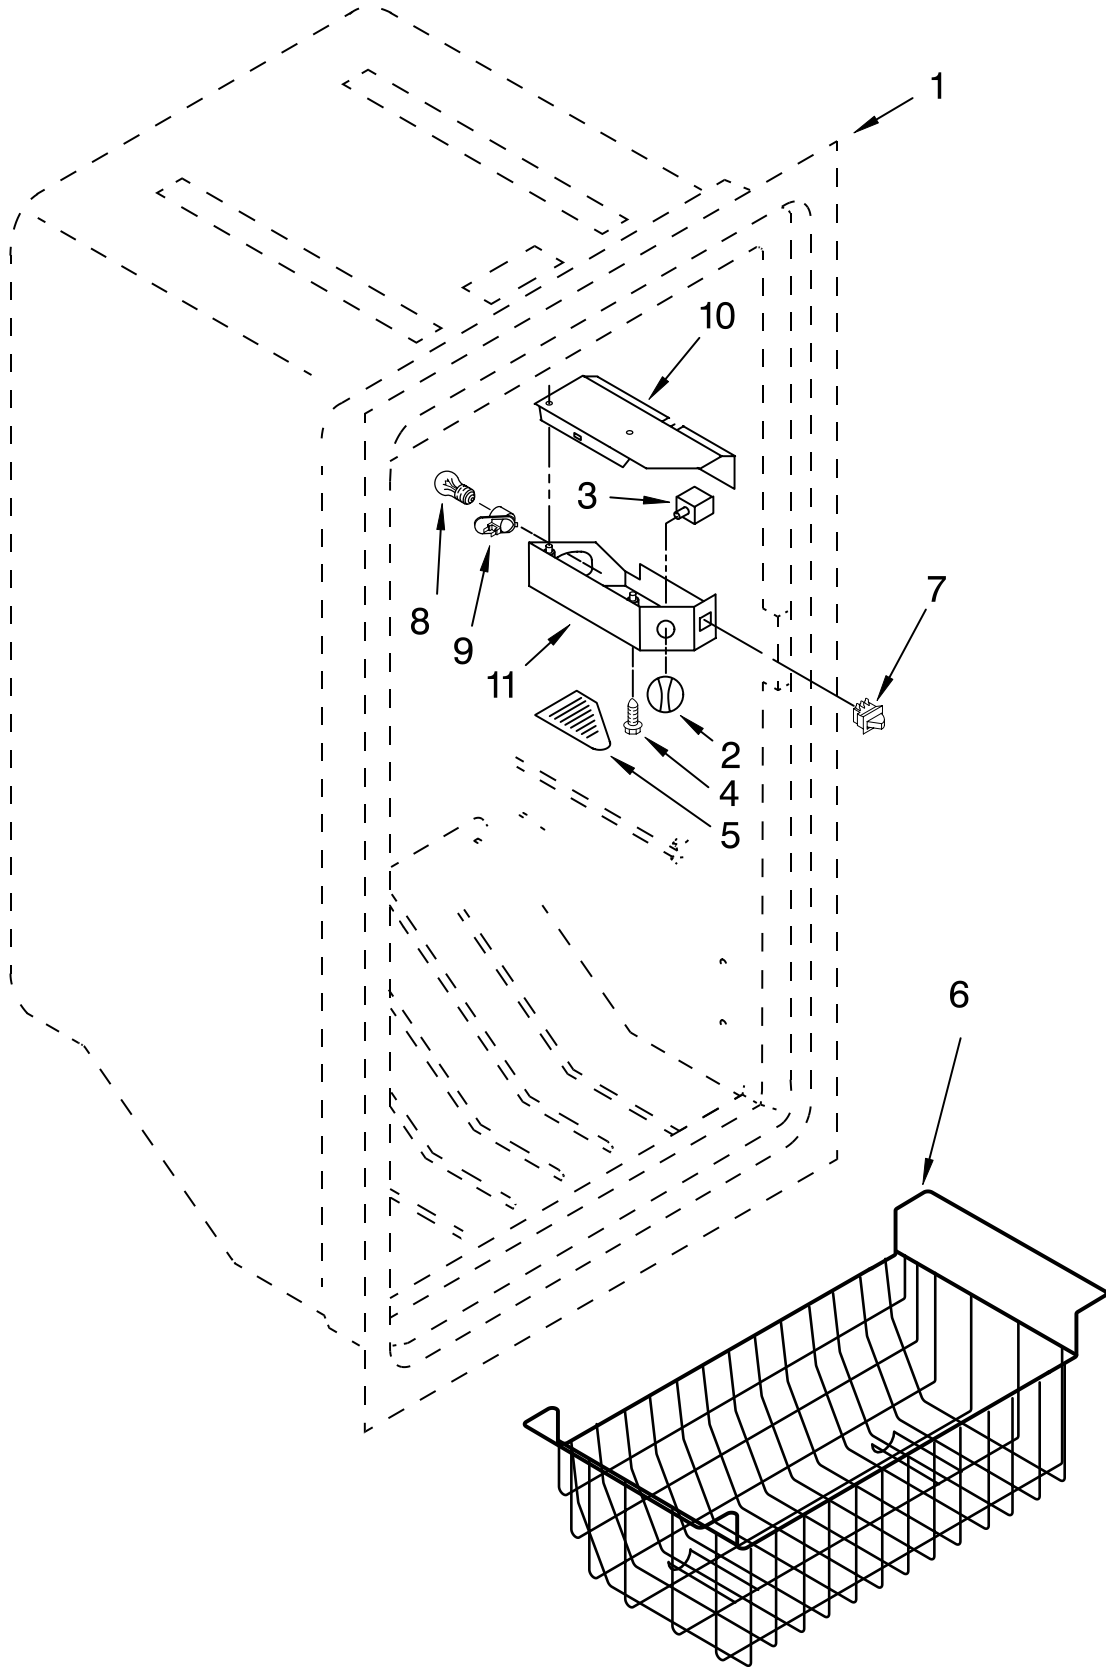

CABINET PARTS

For Model: EV200FZRQ03
(White)

VERTICAL FREEZER

FOR ORDERING INFORMATION REFER TO PARTS PRICE LIST

CABINET PARTS

For Model: EV200FZRQ03
(White)

Illus. No.	Part No.	DESCRIPTION
1		Literature Parts
	8210432	Owners Manual
	8210399	Energy Label/Tag
2	4390520	Washer, Door Spacer
3	4356803	Clip, Grille
4	8210310	Grille
5	4357139	Screw
6	4390731	Bushing, Hinge
7	8210227	Corner Filler (2)
8	4356828	Shim, Hinge
9	8210222	Hinge, Top
10	8210238	Hinge, Bottom
11	4357019	Drain Plug
12	4390866	Leg, Leveler
13	4356830	Screw
14	4357269	Grommet, Drain
15	8210375	Cord, Power
16		Cabinet (Not A Serviceable Part)
17	4390905	Power Light Assembly
18	4357279	Cover, Hinge
19	4390596	Plug (White)

LINER PARTS

For Model: EV200FZRQ03
(White)

FOR ORDERING INFORMATION REFER TO PARTS PRICE LIST

LINER PARTS

For Model: EV200FZRQ03
(White)

Illus. No.	Part No.	DESCRIPTION
1		Liner (Not A Serviceable Part)
2	8210348	Knob, Control
3	8210395	Thermostat
4	4357042	Screw
5	8210349	Lens, Light
6	4390698	Basket
7	4390513	Switch, Light
8	4390465	Bulb, Light
9	8210350	Socket, Light
10	8210351	Shield, Light
11	8210406	Box, Control

UNIT PARTS

For Model: EV200FZRQ03
(White)

FOR ORDERING INFORMATION REFER TO PARTS PRICE LIST

UNIT PARTS

For Model: EV200FZRQ03
(White)

Illus. No.	Part No.	DESCRIPTION
1	4357095	Pan, Compressor Mounting
2	4357299	Drier
3	4356846	Sleeve, Grommet
4	4356847	Washer
5	4356852	Screw, Compressor Mounting
6	4356335	Grommet
7	4356775	Compressor (Includes Items 6, 8, 9, & 17)
8	4356738	Relay
9	4356776	Overload
10	8210412	Evaporator, Top
11	8210254	Evaporator Shelf
12	8210255	Evaporator Shelf
13	8210256	Evaporator Shelf
14	4357223	Evaporator, Mounting Screw
15	4390809	Heat Exchanger
16	4356777	Cover
17	4390674	Capacitor
18	4356854	Clamp
19	4356820	Screw
20	8210257	Evaporator Shelf, Bottom