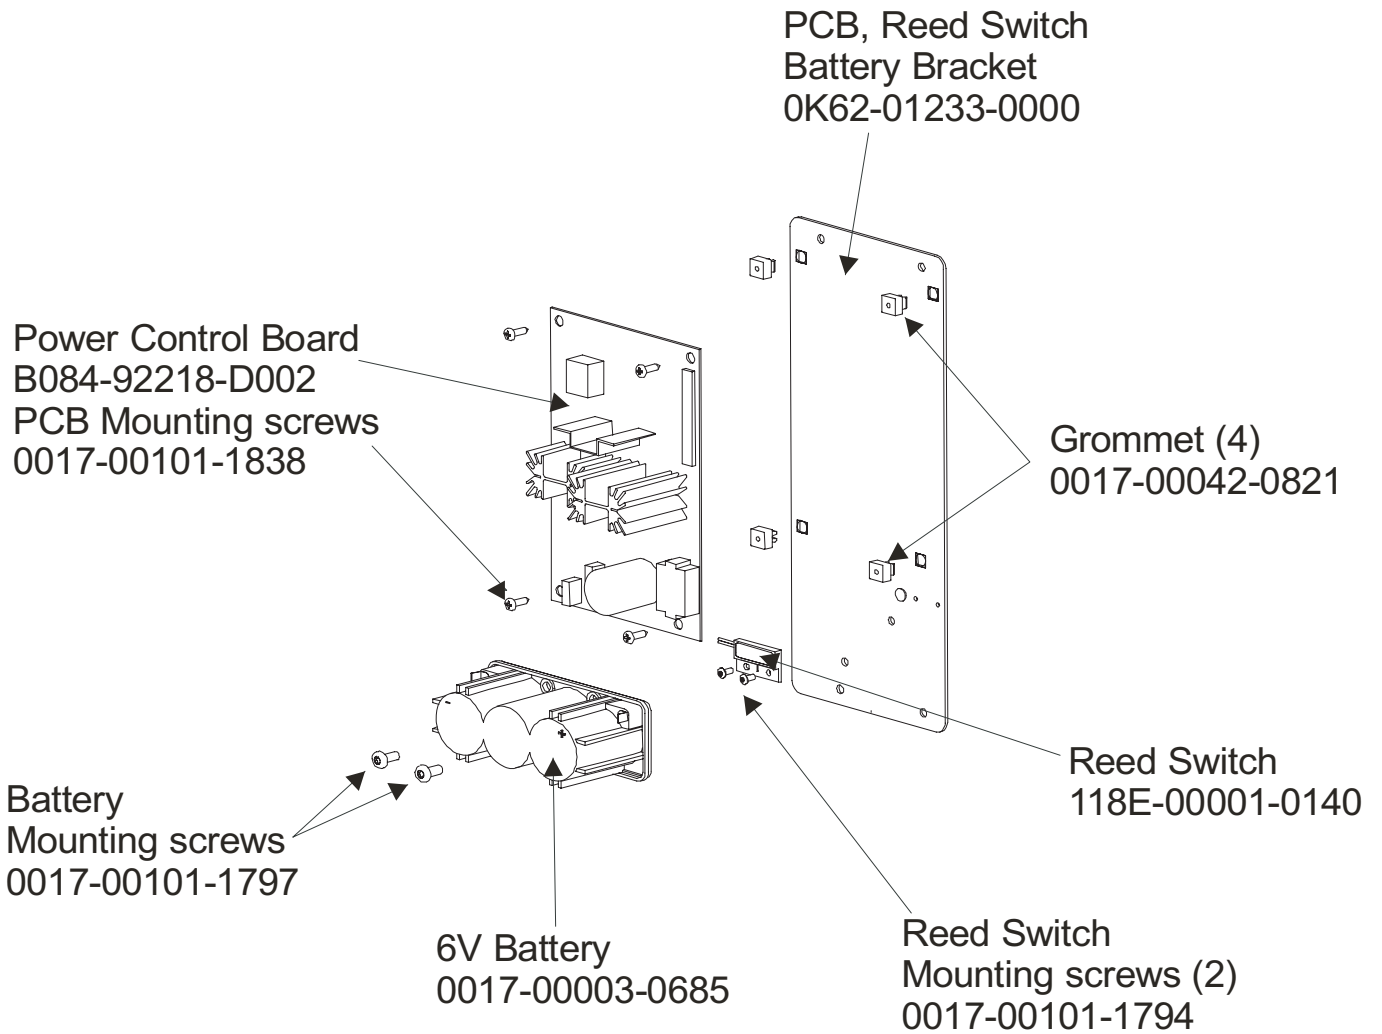

ARCTIC SILVER QUIET DRIVE 95Xi

PCB, Battery, Reed Switch & Bracket

95X-0XXX-05

S/N XHK073903956 –

XHK??????????