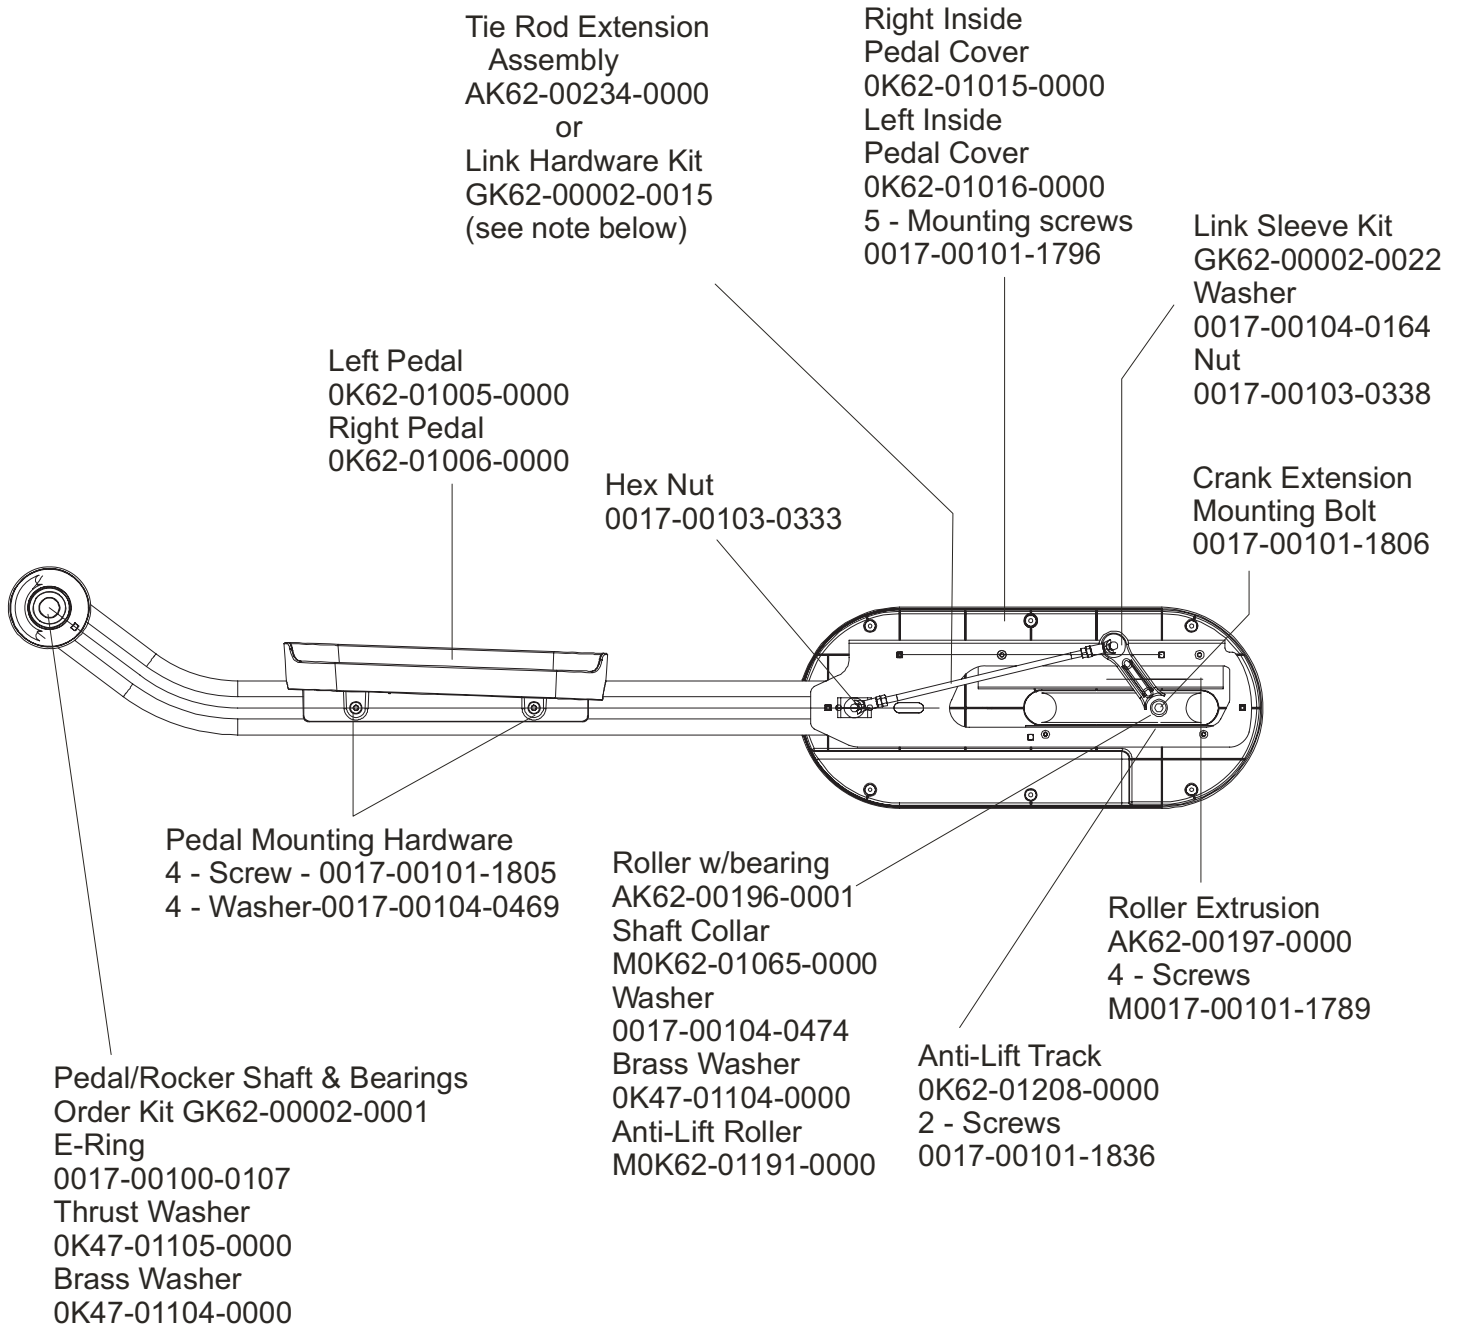

ARCTIC SILVER QUIET DRIVE 95Xi

Pedal Lever Assembly Components

95X-0XXX-05

S/N XHK073903956 –

XHK??????????