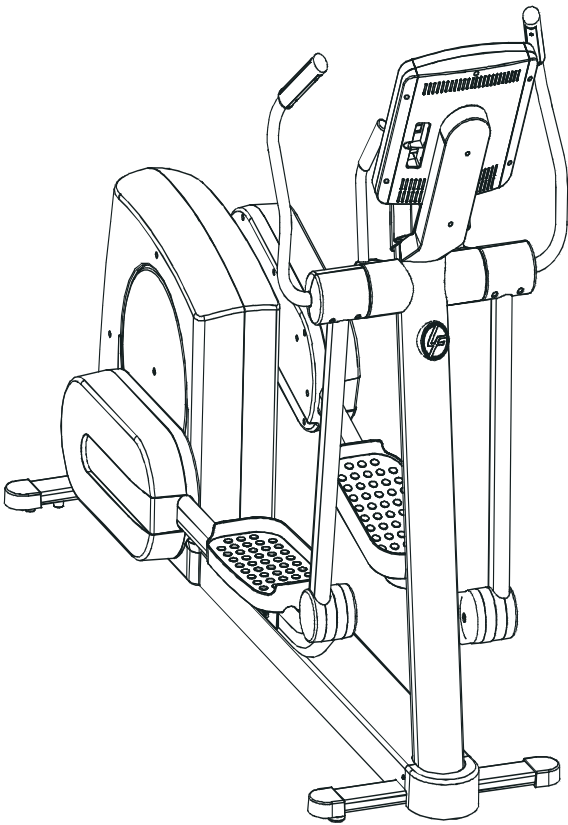

LifeFitness

**ARCTIC SILVER QUIET DRIVE
CROSS TRAINER 95X-0XXX-05
(Hungary built Ct for Domestic sales)**

**Customer Support Services
PARTS MANUAL** rev 29 Sep 2009

OPERATION MANUAL	M051-00K62-A107
SERVICE MANUAL	M051-00K62-A149
TOUCH UP PAINT: SPRAY CAN .5 OZ BOTTLE W/APPLICATOR .33 OZ PEN	0017-00008-0204 0017-00008-0205 0017-00008-0206
HARDWARE BAG	AK62-00152-0001
ACCESS PANEL ASSEMBLY CONSISTS OF: 120" COAX CABLE 120" POWER EXTENSION CABLE BRACKET F-TYPE PANEL CONNECTOR #8 PLASTIC GROMMET	AK62-00210-0000 AK32-00020-0002 AK32-00078-0001 0K62-01179-0001 0017-00021-2846 0017-00042-0754
PLUG IN OPTION 120/60	GK62-00002-0018
PLUG IN OPTION 240/50 UK	GK62-00002-0019
PLUG IN OPTION 240v AUS	GK62-00002-0020
PLUG IN OPTION 230/50 CONT	GK62-00002-0021

Note: This model has both Life Pulse sensors and Telemetry for reading Heart Rate.

	Page
CONSOLE SUPPORT & DEADSHAFT COVERS	4
HANDLEBARS AND BULLHORNS	5
CONSOLE AND RELATED COMPONENTS.....	6
UPPER FRAME HARDWARE	7
ROCKER ARMS AND PEDAL LEVERS	8
CRANK COVER AND LOWER CAPS	9
LOWER FRAME SHROUDS AND HARDWARE	10
PEDAL LEVER COMPONENTS	11
PCB, BATTERY, REED SWITCH & BRACKET	12
BEARING-INSERT ASSEMBLY	13
CRANK ARM PULLEY ASSEMBLY.....	14
DRIVE MODULE	15
DRIVE MODULE HARDWARE	16
CABLES.....	17

ARCTIC SILVER QUIET DRIVE 95Xi

Console Support & Dead Shaft Covers

95X-0XXX-05

S/N XHK073903956 –

XHK??????????

Console Support
AK62-00123-0000
Console Support Cap
0K62-01030-0001
(Stealth Gray)
Console Support Shroud
0K62-01023-0001
(Stealth Gray)
0K62-01031-0001
(Stealth Gray)