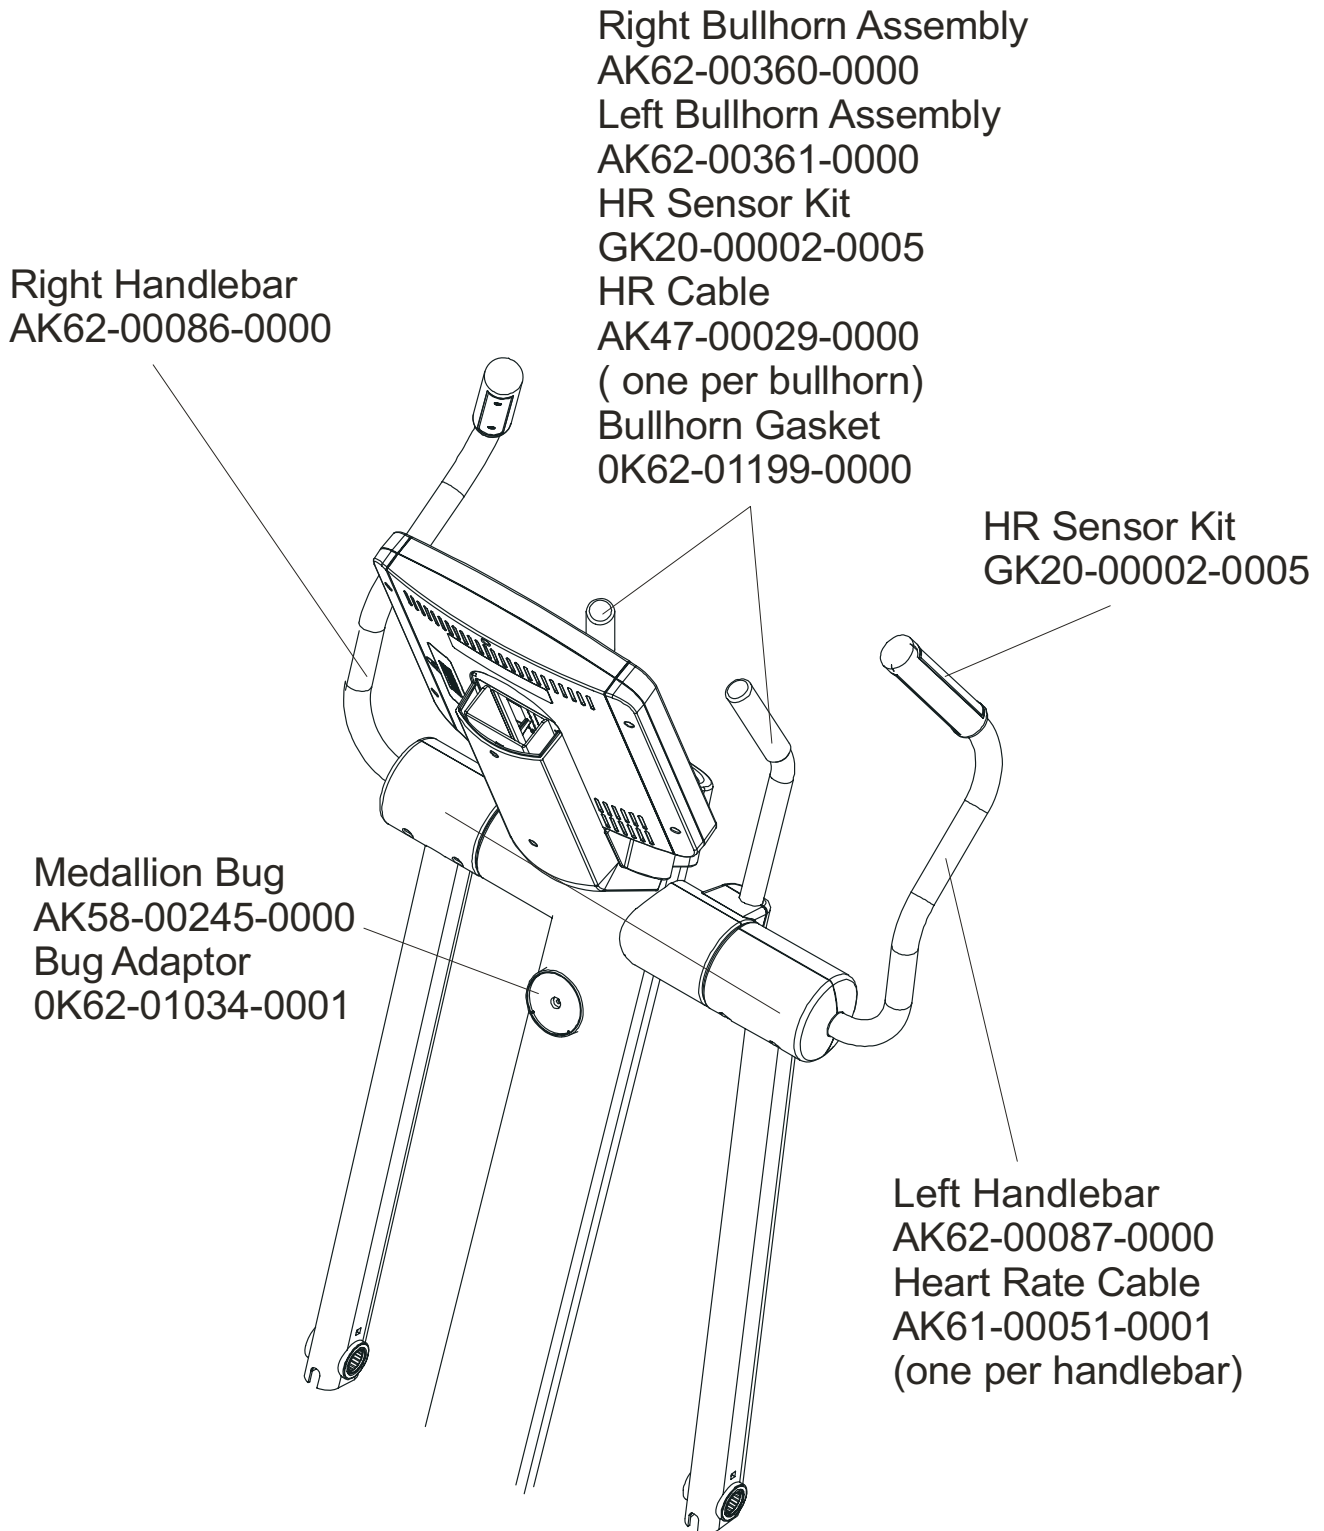

Note: This model has both Life Pulse sensors and Telemetry for reading Heart Rate.

	Page
CONSOLE SUPPORT & DEADSHAFT COVERS	4
HANDLEBARS AND BULLHORNS	5
CONSOLE AND RELATED COMPONENTS.....	6
UPPER FRAME HARDWARE	7
ROCKER ARMS AND PEDAL LEVERS	8
CRANK COVER AND LOWER CAPS	9
LOWER FRAME SHROUDS AND HARDWARE	10
PEDAL LEVER COMPONENTS	11
PCB, BATTERY, REED SWITCH & BRACKET	12
BEARING-INSERT ASSEMBLY	13
CRANK ARM PULLEY ASSEMBLY.....	14
DRIVE MODULE	15
DRIVE MODULE HARDWARE	16
CABLES.....	17

2-Outside Front
Deadshaft Cover
0K62-01013-0000
2-Outside Rear
Deadshaft Cover
0K62-01012-0000

ARCTIC SILVER QUIET DRIVE 95Xi

Handlebars and Bullhorns

95X-0XXX-05

S/N XHK073903956 –

XHK??????????

ARCTIC SILVER QUIET DRIVE 95Xi