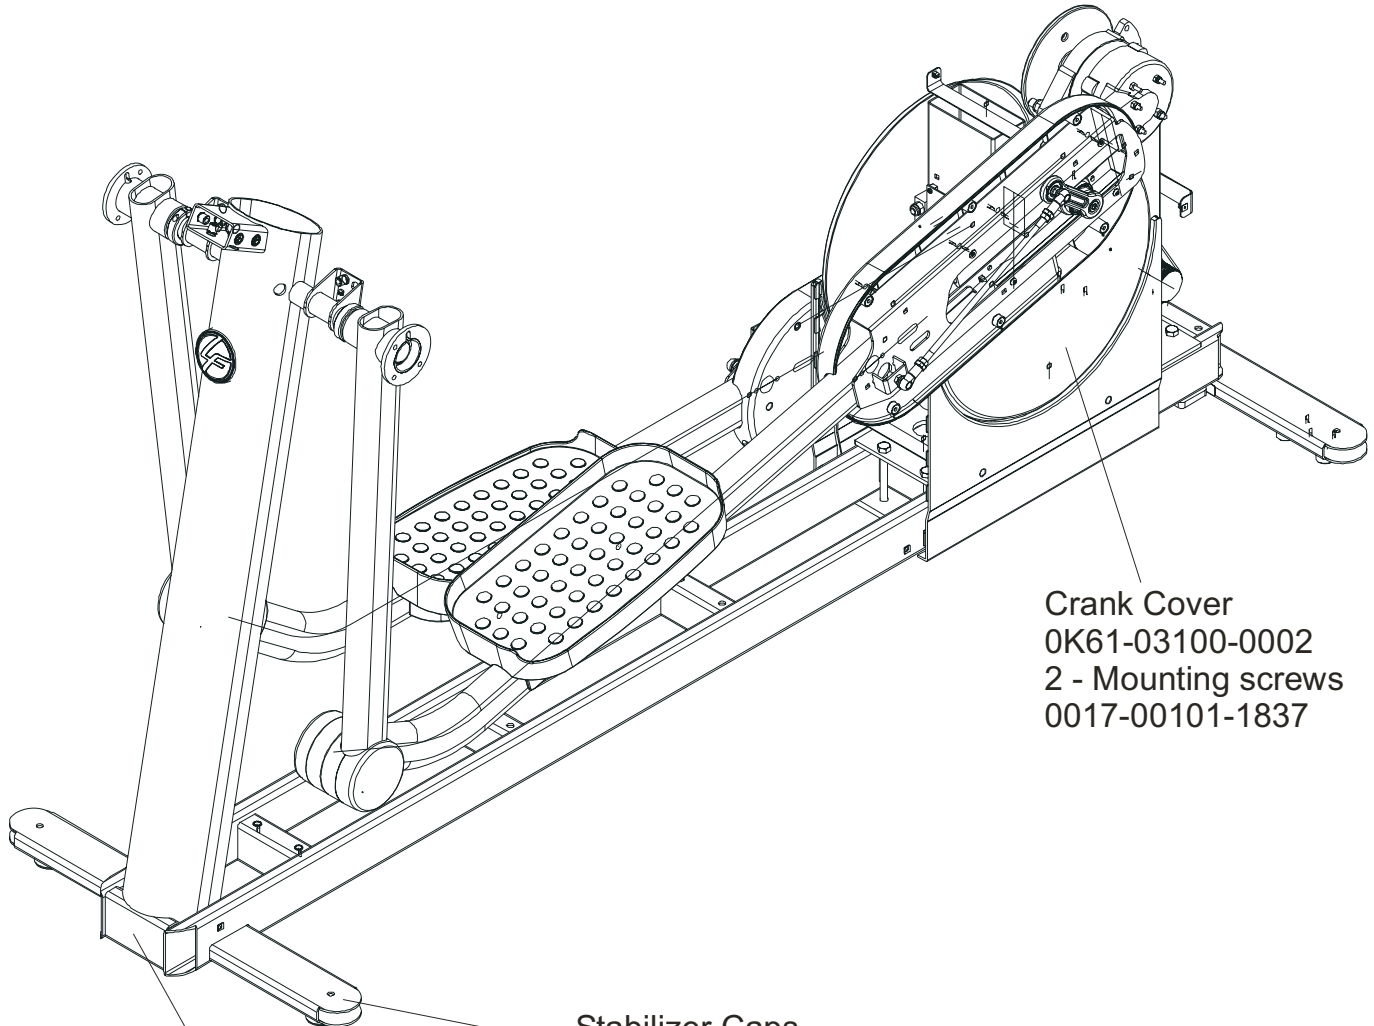

ARCTIC SILVER QUIET DRIVE 95Xi

Crank Cover and Lower Caps

95X-0XXX-05

S/N XHK073903956 –

XHK??????????

Crank Cover
0K61-03100-0002
2 - Mounting screws
0017-00101-1837

Stabilizer Caps
4 - 0K62-01003-0000

Front Frame Cap
0K62-01004-0002
(Stealth Gray)
Mounting Screws
(Located on front sides of Ladder Frame Cover)
2- 0017-00101-1795