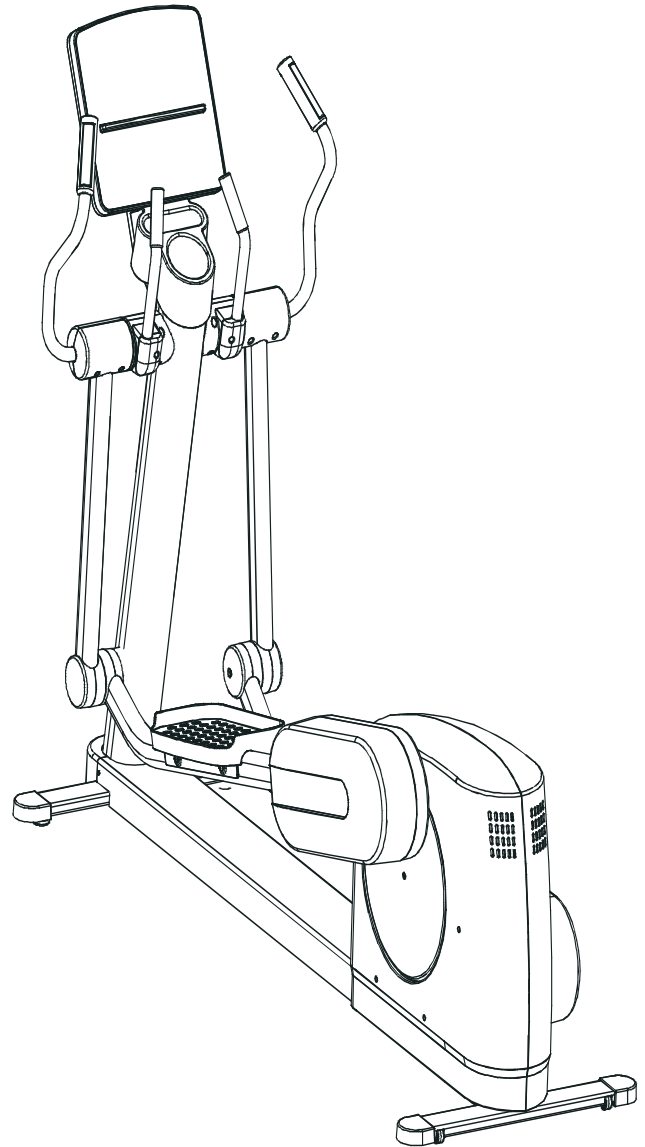

LifeFitness

**ARCTIC SILVER QUIET DRIVE
CROSS TRAINER 95X-0XXX-05
(Hungary built Ct for Domestic sales)**

**Customer Support Services
PARTS MANUAL** rev 29 Sep 2009

OPERATION MANUAL	M051-00K62-A107
SERVICE MANUAL	M051-00K62-A149
TOUCH UP PAINT: SPRAY CAN .5 OZ BOTTLE W/APPLICATOR .33 OZ PEN	0017-00008-0204 0017-00008-0205 0017-00008-0206
HARDWARE BAG	AK62-00152-0001
ACCESS PANEL ASSEMBLY CONSISTS OF: 120" COAX CABLE 120" POWER EXTENSION CABLE BRACKET F-TYPE PANEL CONNECTOR #8 PLASTIC GROMMET	AK62-00210-0000 AK32-00020-0002 AK32-00078-0001 0K62-01179-0001 0017-00021-2846 0017-00042-0754
PLUG IN OPTION 120/60	GK62-00002-0018
PLUG IN OPTION 240/50 UK	GK62-00002-0019
PLUG IN OPTION 240v AUS	GK62-00002-0020
PLUG IN OPTION 230/50 CONT	GK62-00002-0021

Note: This model has both Life Pulse sensors and Telemetry for reading Heart Rate.

	Page
CONSOLE SUPPORT & DEADSHAFT COVERS	4
HANDLEBARS AND BULLHORNS	5
CONSOLE AND RELATED COMPONENTS.....	6
UPPER FRAME HARDWARE	7
ROCKER ARMS AND PEDAL LEVERS	8
CRANK COVER AND LOWER CAPS	9
LOWER FRAME SHROUDS AND HARDWARE	10
PEDAL LEVER COMPONENTS	11
PCB, BATTERY, REED SWITCH & BRACKET	12
BEARING-INSERT ASSEMBLY	13
CRANK ARM PULLEY ASSEMBLY.....	14
DRIVE MODULE	15
DRIVE MODULE HARDWARE	16
CABLES.....	17

ARCTIC SILVER QUIET DRIVE 95Xi

Console Support & Dead Shaft Covers

95X-0XXX-05

S/N XHK073903956 –

XHK??????????

Console Support
AK62-00123-0000
Console Support Cap
0K62-01030-0001
(Stealth Gray)
Console Support Shroud
0K62-01023-0001
(Stealth Gray)
0K62-01031-0001
(Stealth Gray)