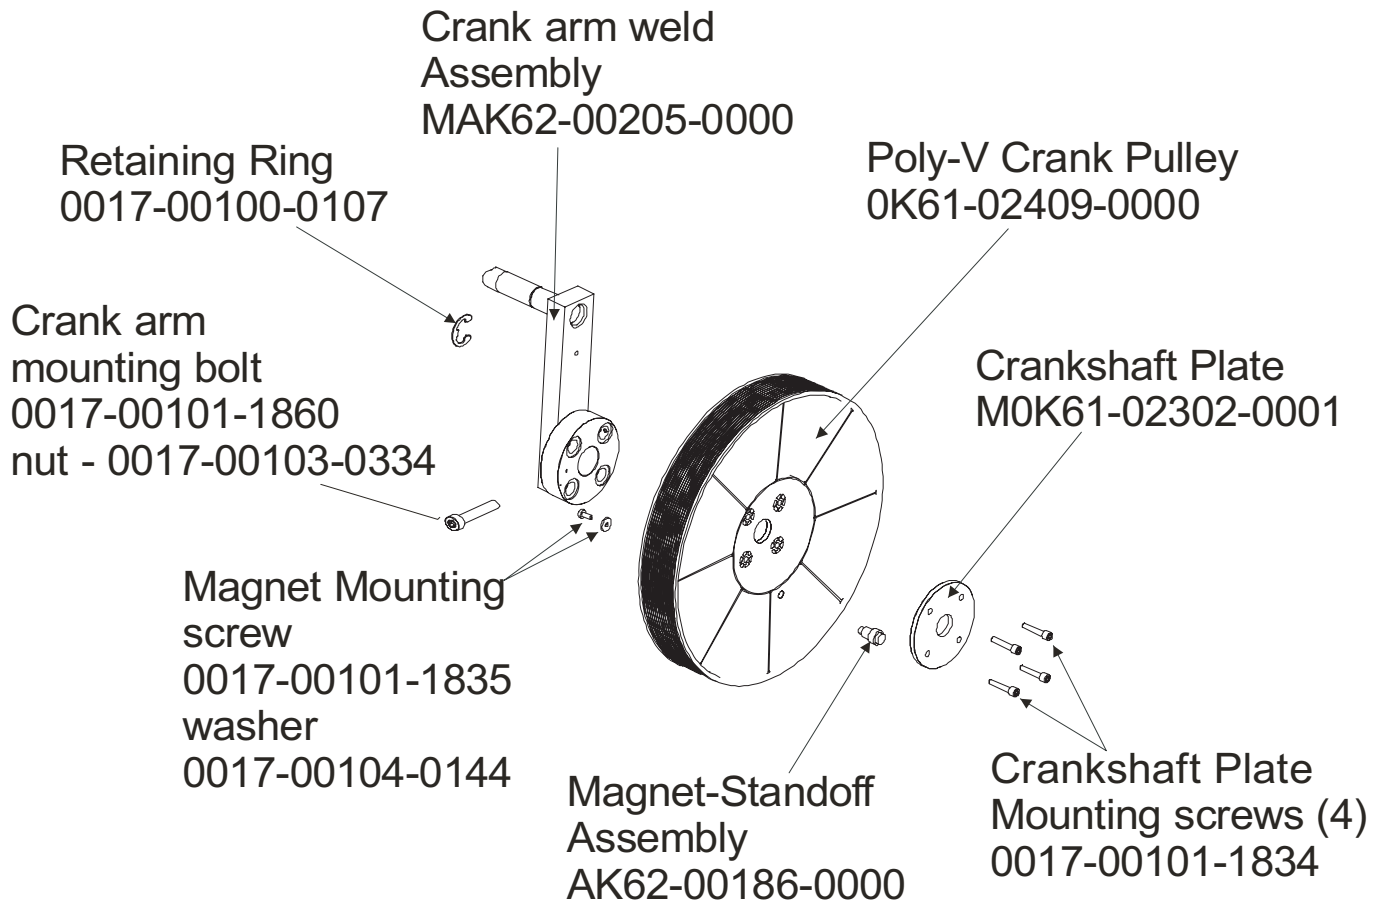

Bearing Flanges (2)
0K62-01220-0000

1" Bearing
0K62-01221-0000

ARCTIC SILVER QUIET DRIVE 95Xi

Crank Arm Pulley Assembly

95X-0XXX-05

S/N XHK073903956 –

XHK???????????

ARCTIC SILVER QUIET DRIVE 95Xi