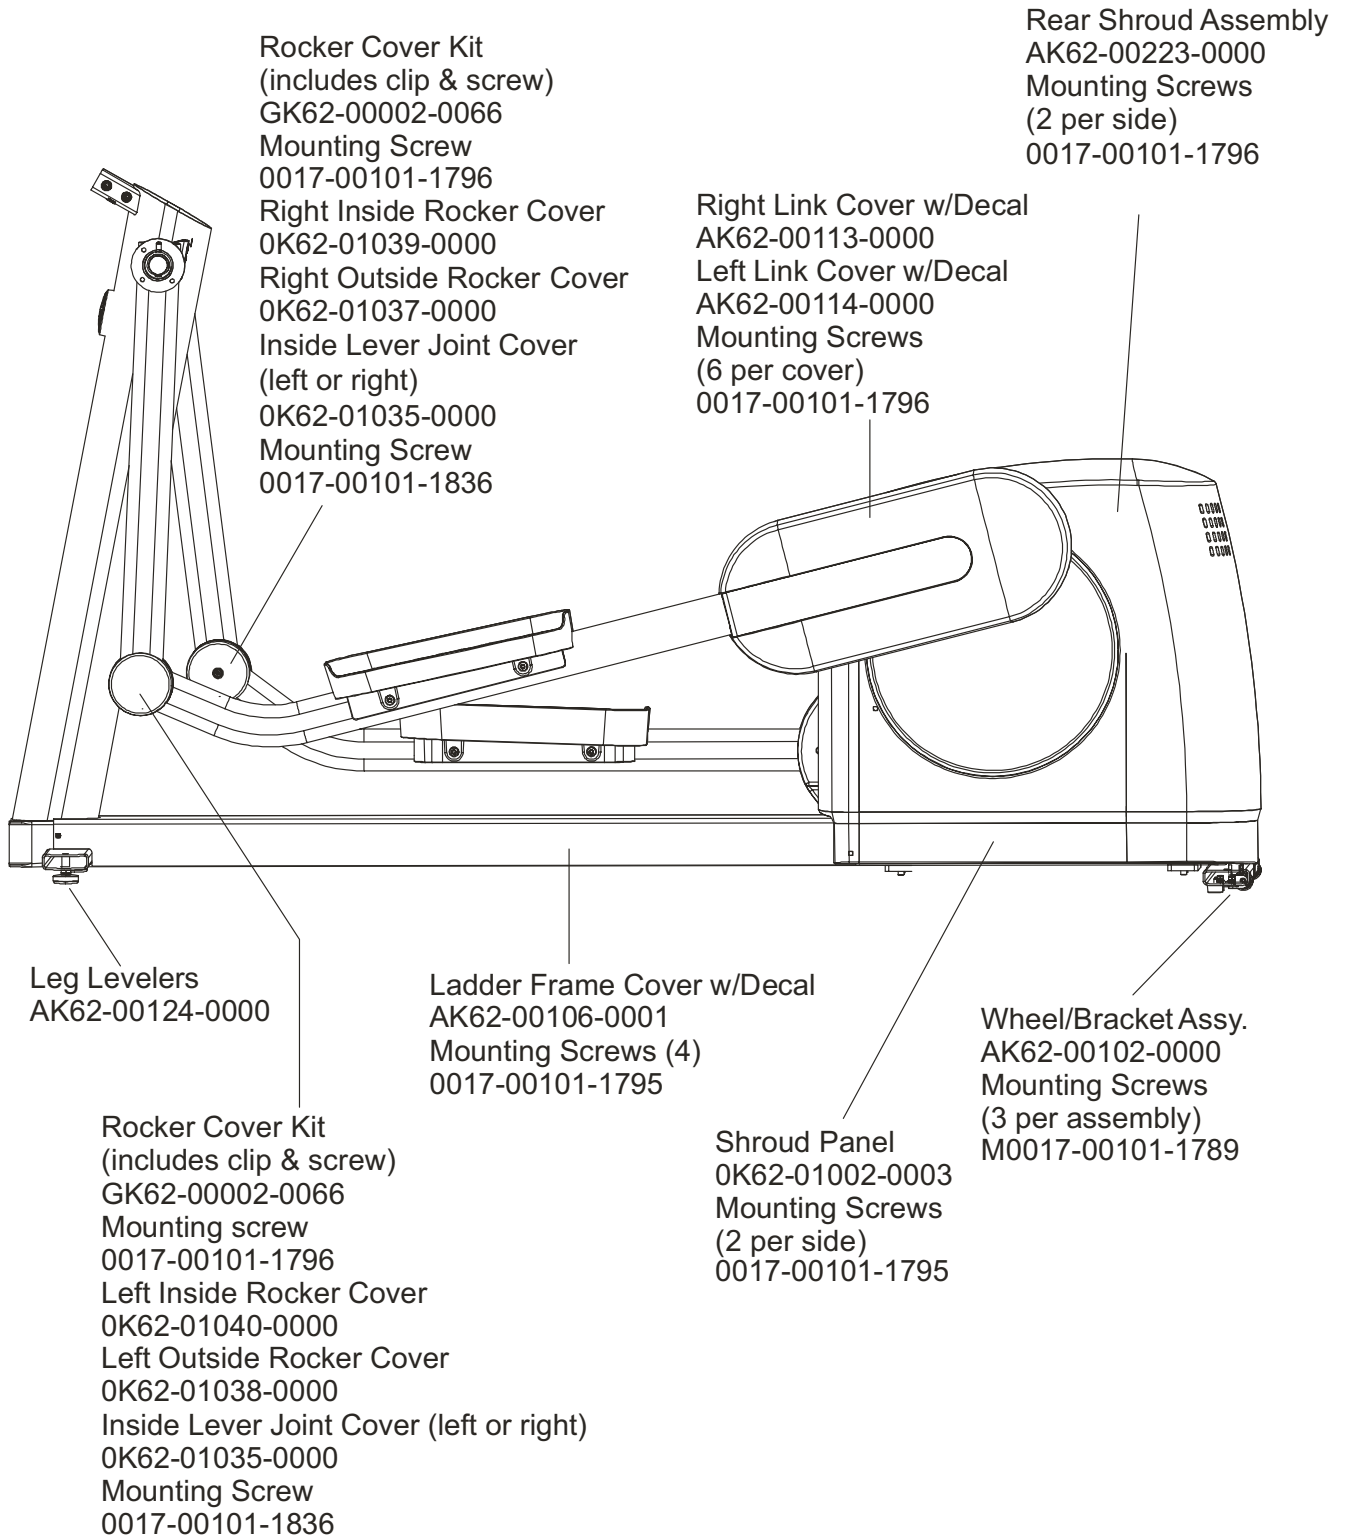

ARCTIC SILVER QUIET DRIVE 95Xi

Lower Frame Shrouds & Hardware

95X-0XXX-05

S/N XHK073903956 –

XHK??????????