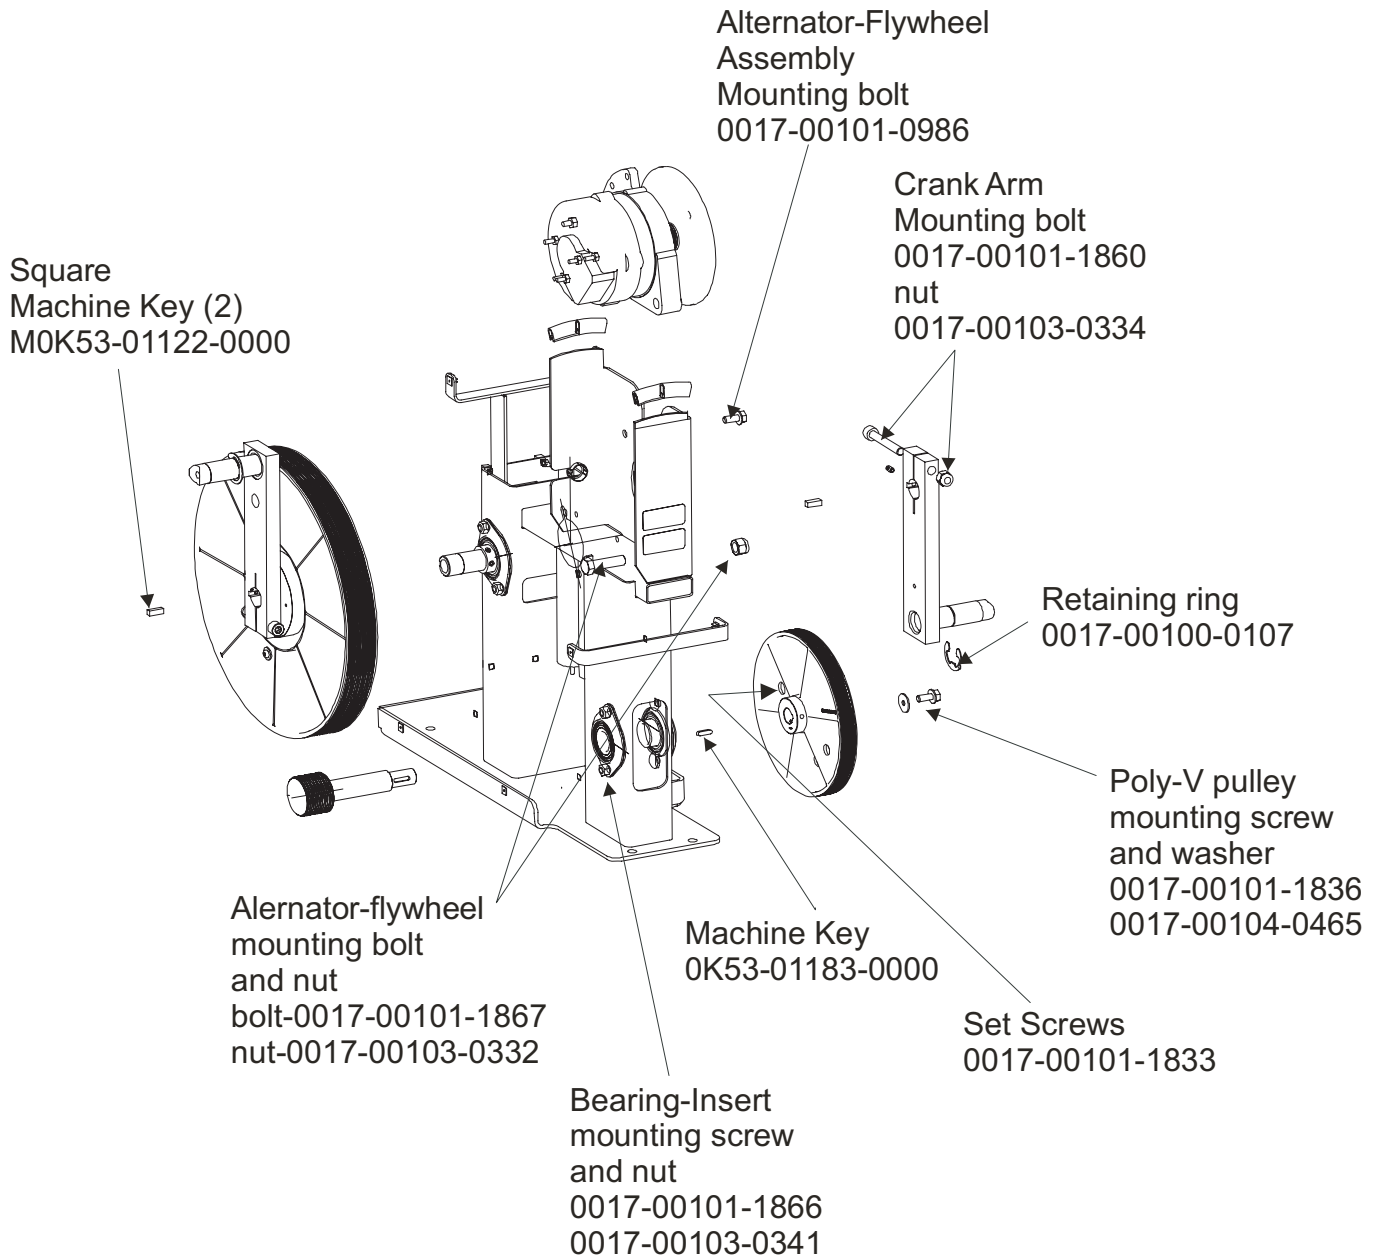

ARCTIC SILVER QUIET DRIVE 95Xi

Drive Module Hardware

95X-0XXX-05

S/N XHK073903956 –

XHK??????????