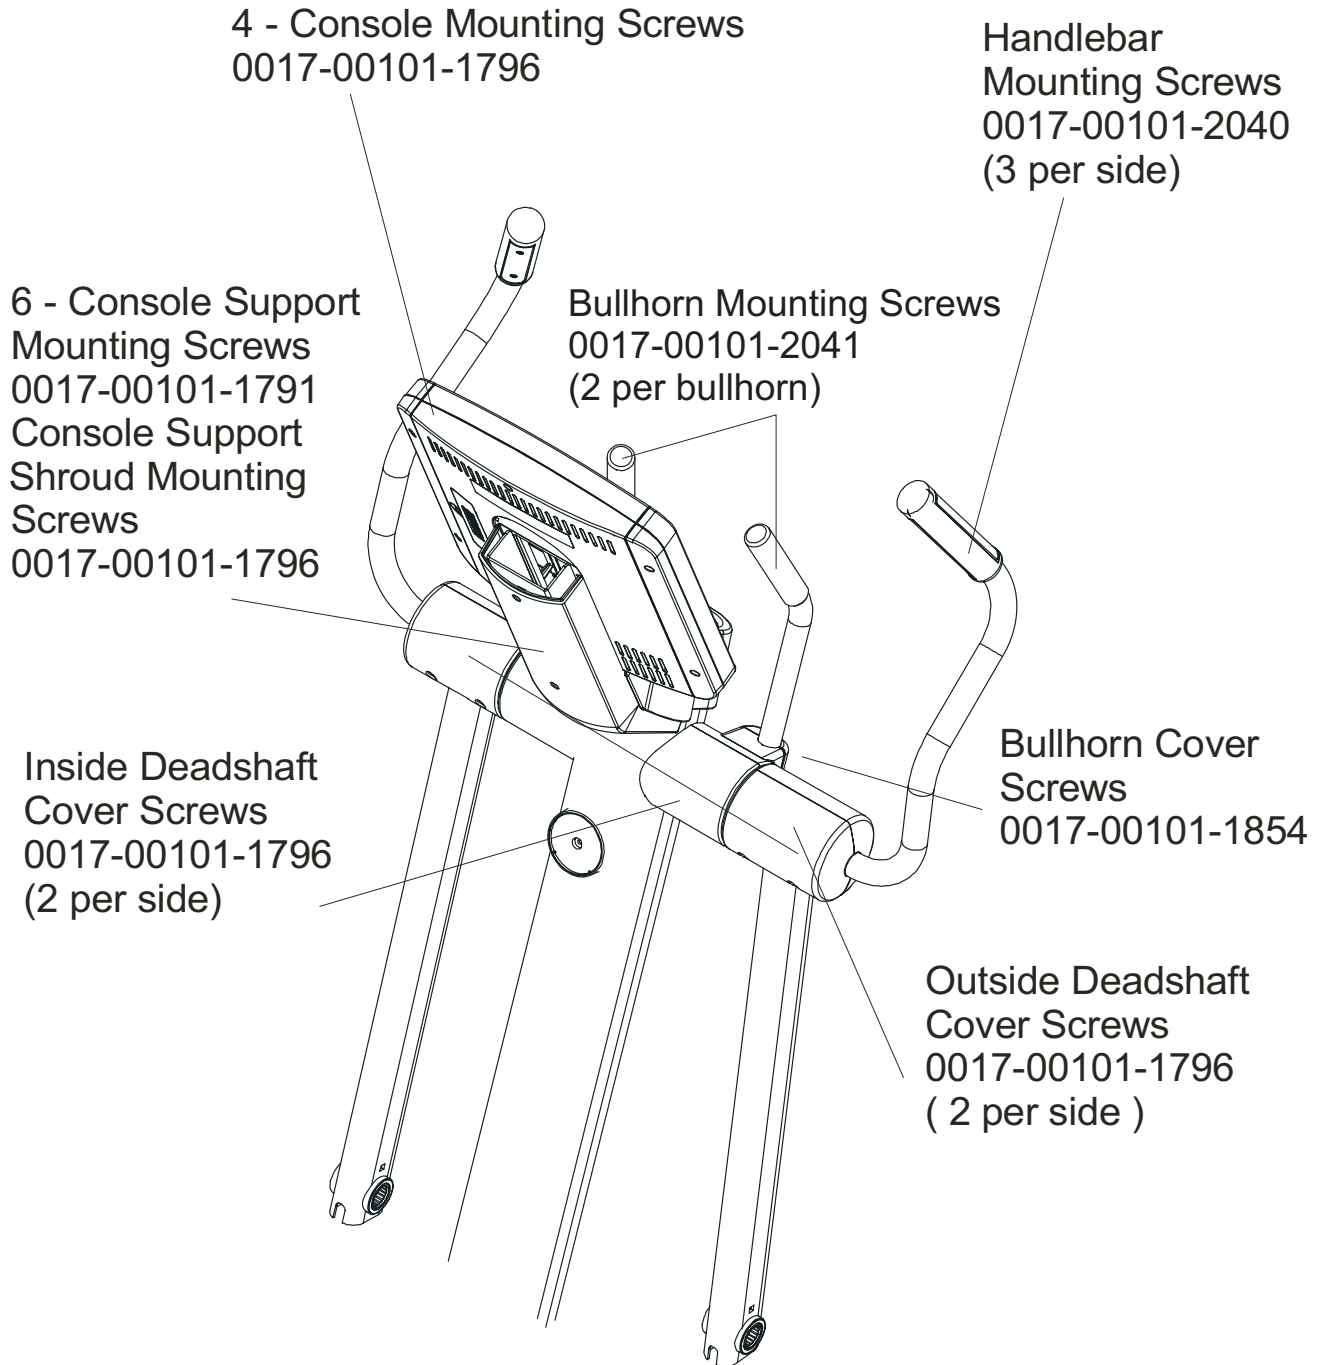

ARCTIC SILVER QUIET DRIVE 95Xi

Upper Frame Hardware

95X-0XXX-05

S/N XHK073903956 –

XHK??????????

Items Not Shown:

Accessory Tray	0K62-01022-0001 (Stealth Gray)
Mounting Screws (2)	0017-00101-1846