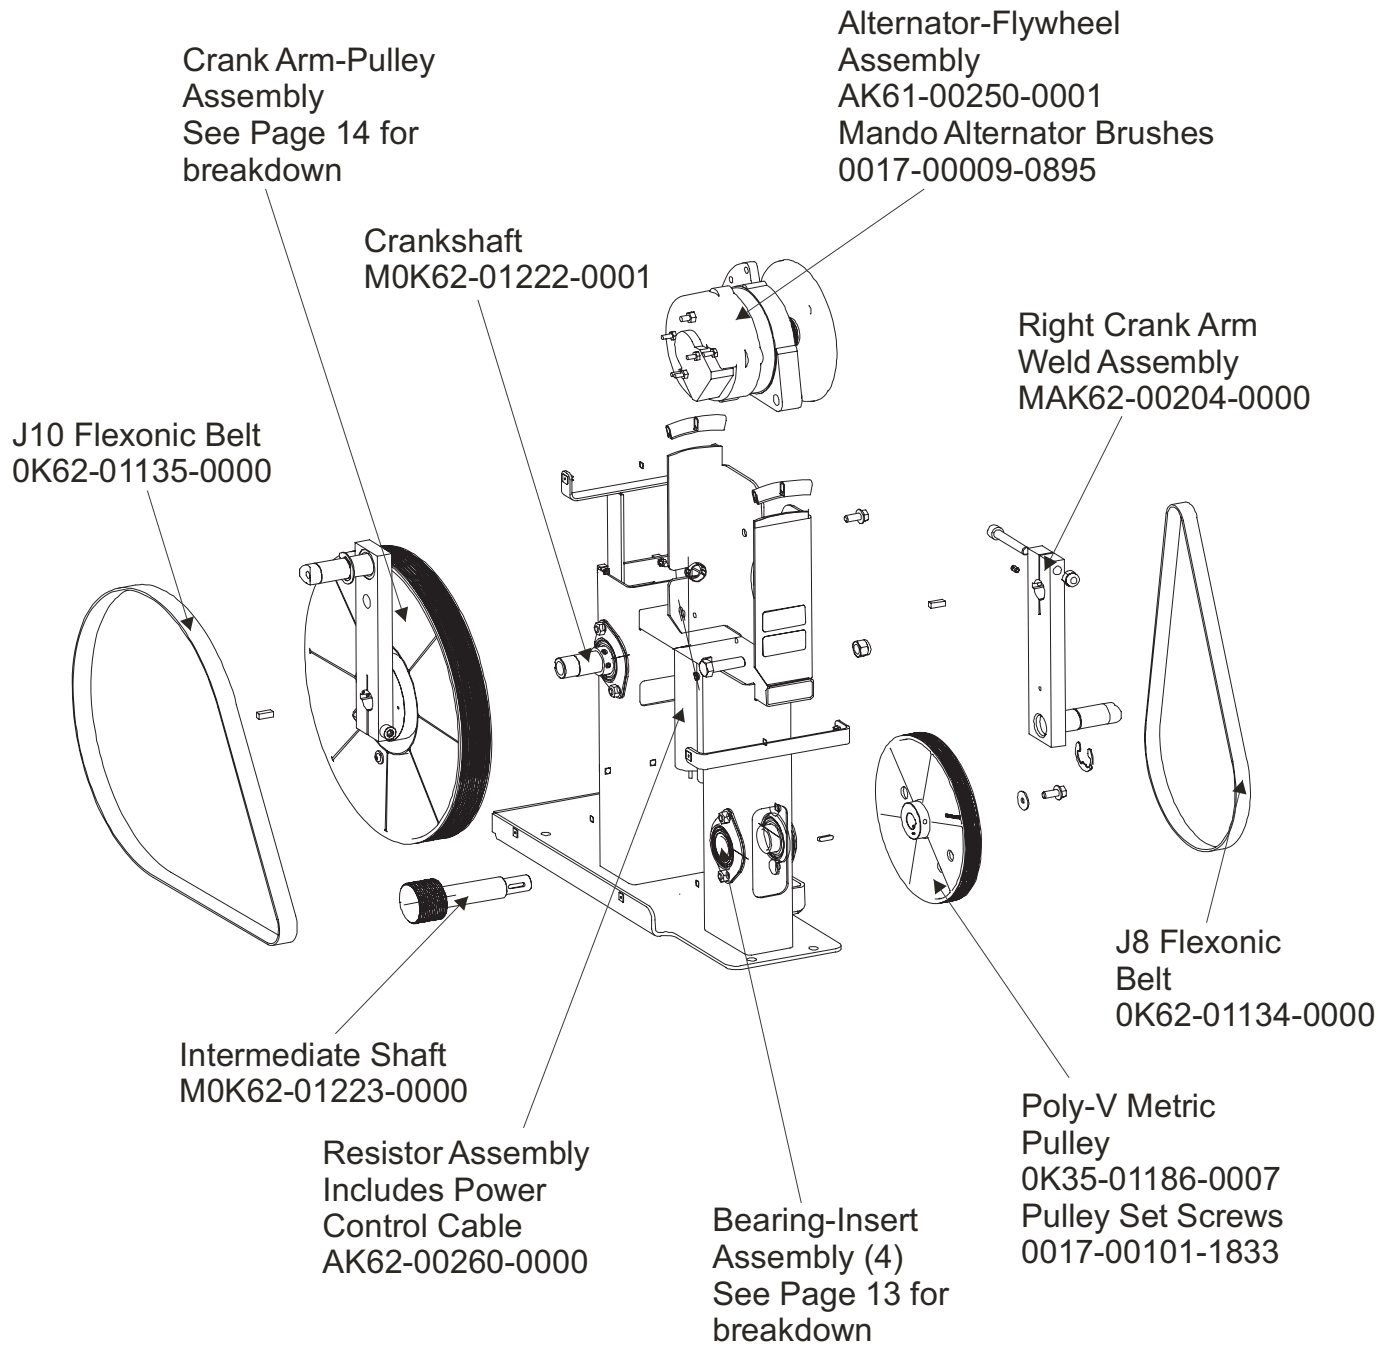

ARCTIC SILVER QUIET DRIVE 95Xi

Drive Module

95X-0XXX-05

S/N XHK073903956 –

XHK??????????