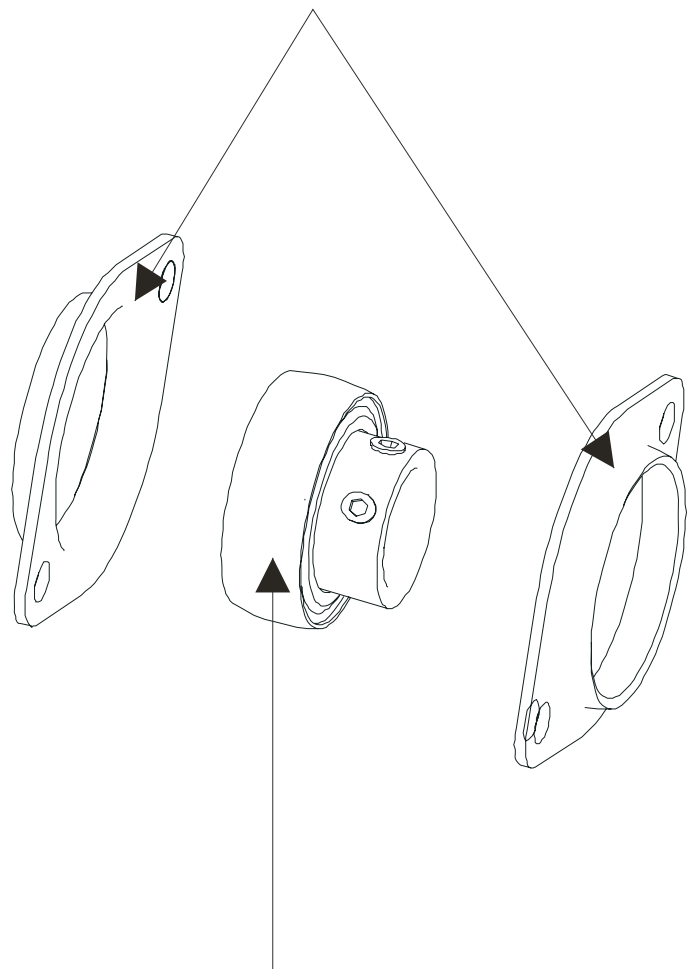

Service Kit-
GK62-00002-0044
Includes:

- 1- crankshaft
- 2- bearings
- 2- sets of bearing flanges
- 4- nuts and washers

Service Kit- GK62-00002-0045
Includes:

- 1 - intermediate shaft
- 2 - bearings
- 2- sets of bearing flanges
- 4- nuts and washers

Bearing Flanges (2)
0K62-01220-0000

1" Bearing
0K62-01221-0000