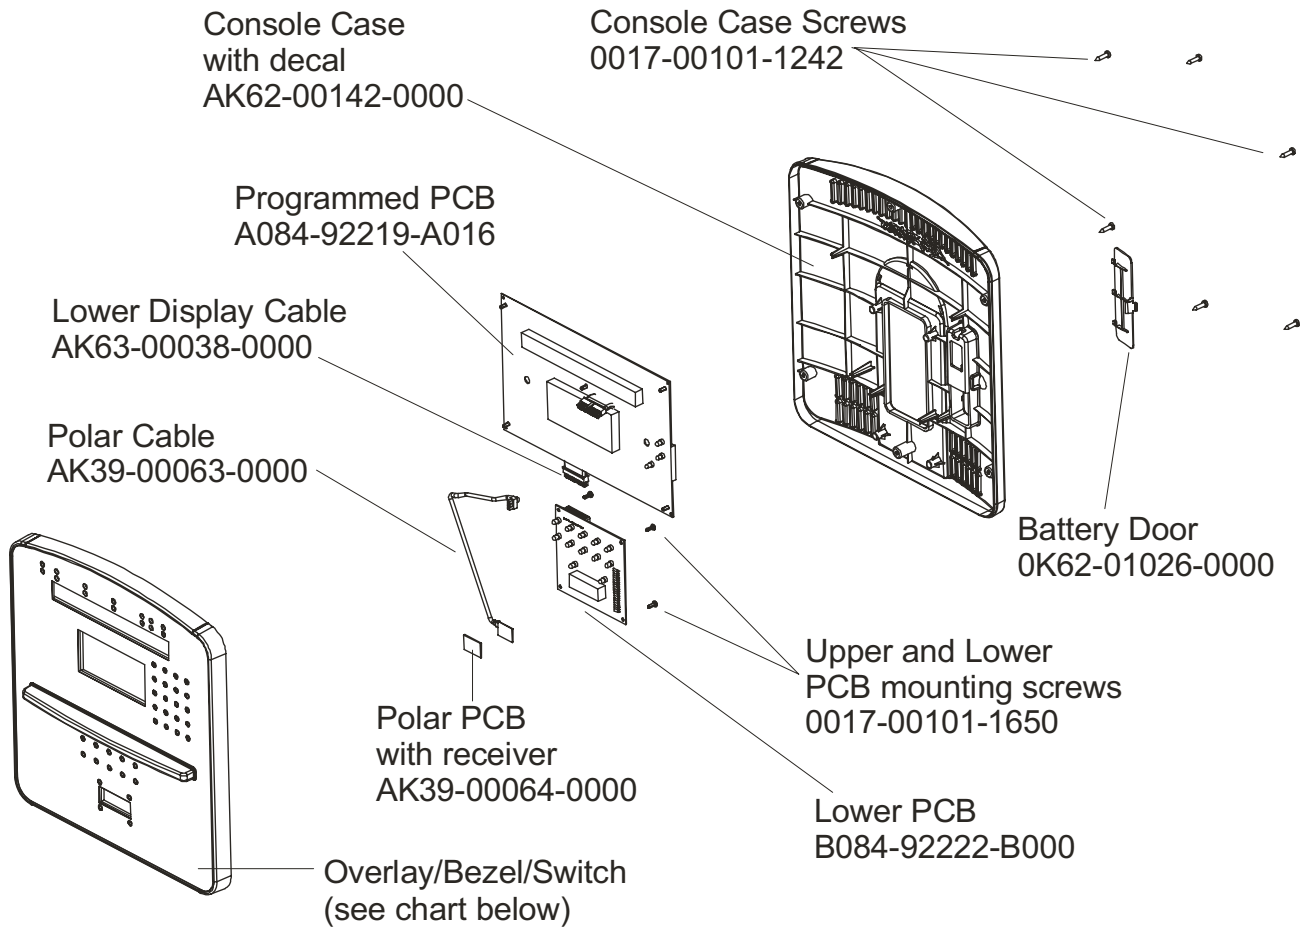

ARCTIC SILVER QUIET DRIVE 95Xi

Console & Related components

95X-0XXX-05

S/N XHK073903956 –

XHK??????????

CONSOLE	OVERLAY/BEZEL/SWITCH	LANGUAGE
AK62-00329-0001	AK62-00191-0001	Eng + Met
AK62-00329-0003	AK62-00191-0003	Ger/Met
AK62-00329-0004	AK62-00191-0004	Spn/Met
AK62-00329-0006	AK62-00191-0006	Jap/Met
AK62-00329-0007	AK62-00191-0007	Frn/Met
AK62-00329-0008	AK62-00191-0008	Ital/Met
AK62-00329-0009	AK62-00191-0009	Dut/Met
AK62-00329-0010	AK62-00191-0010	Port/Met
AK62-00329-0014	AK62-00191-0014	Turk/Met