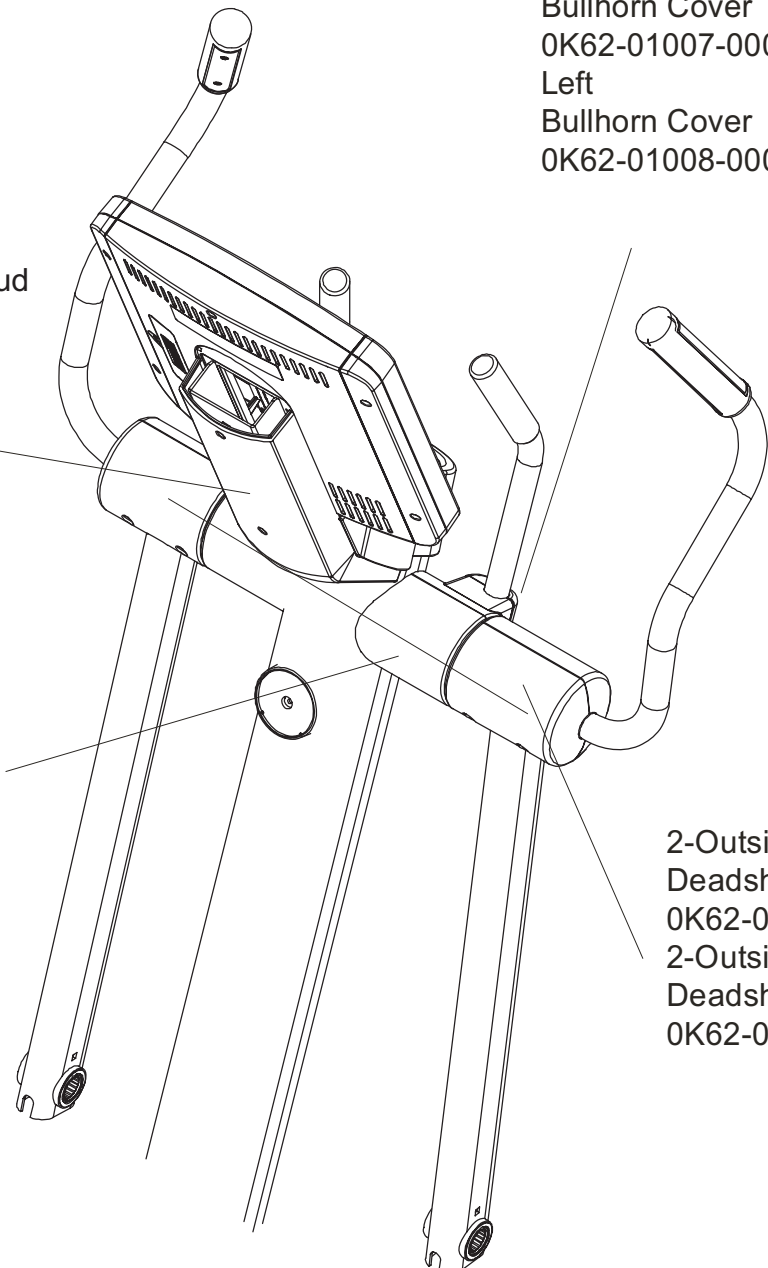

ARCTIC SILVER QUIET DRIVE 95Xi

Console Support & Dead Shaft Covers

95X-0XXX-05

S/N XHK073903956 –

XHK??????????

Console Support
AK62-00123-0000
Console Support Cap
0K62-01030-0001
(Stealth Gray)
Console Support Shroud
0K62-01023-0001
(Stealth Gray)
0K62-01031-0001
(Stealth Gray)

Right
Bullhorn Cover
0K62-01007-0001
Left
Bullhorn Cover
0K62-01008-0001

Right Inside
Deadshaft Cover
0K62-01010-0000
Left Inside
Deadshaft Cover
0K62-01011-0000
2-Front Inside
Deadshaft Cover
0K62-01009-0000

2-Outside Front
Deadshaft Cover
0K62-01013-0000
2-Outside Rear
Deadshaft Cover
0K62-01012-0000