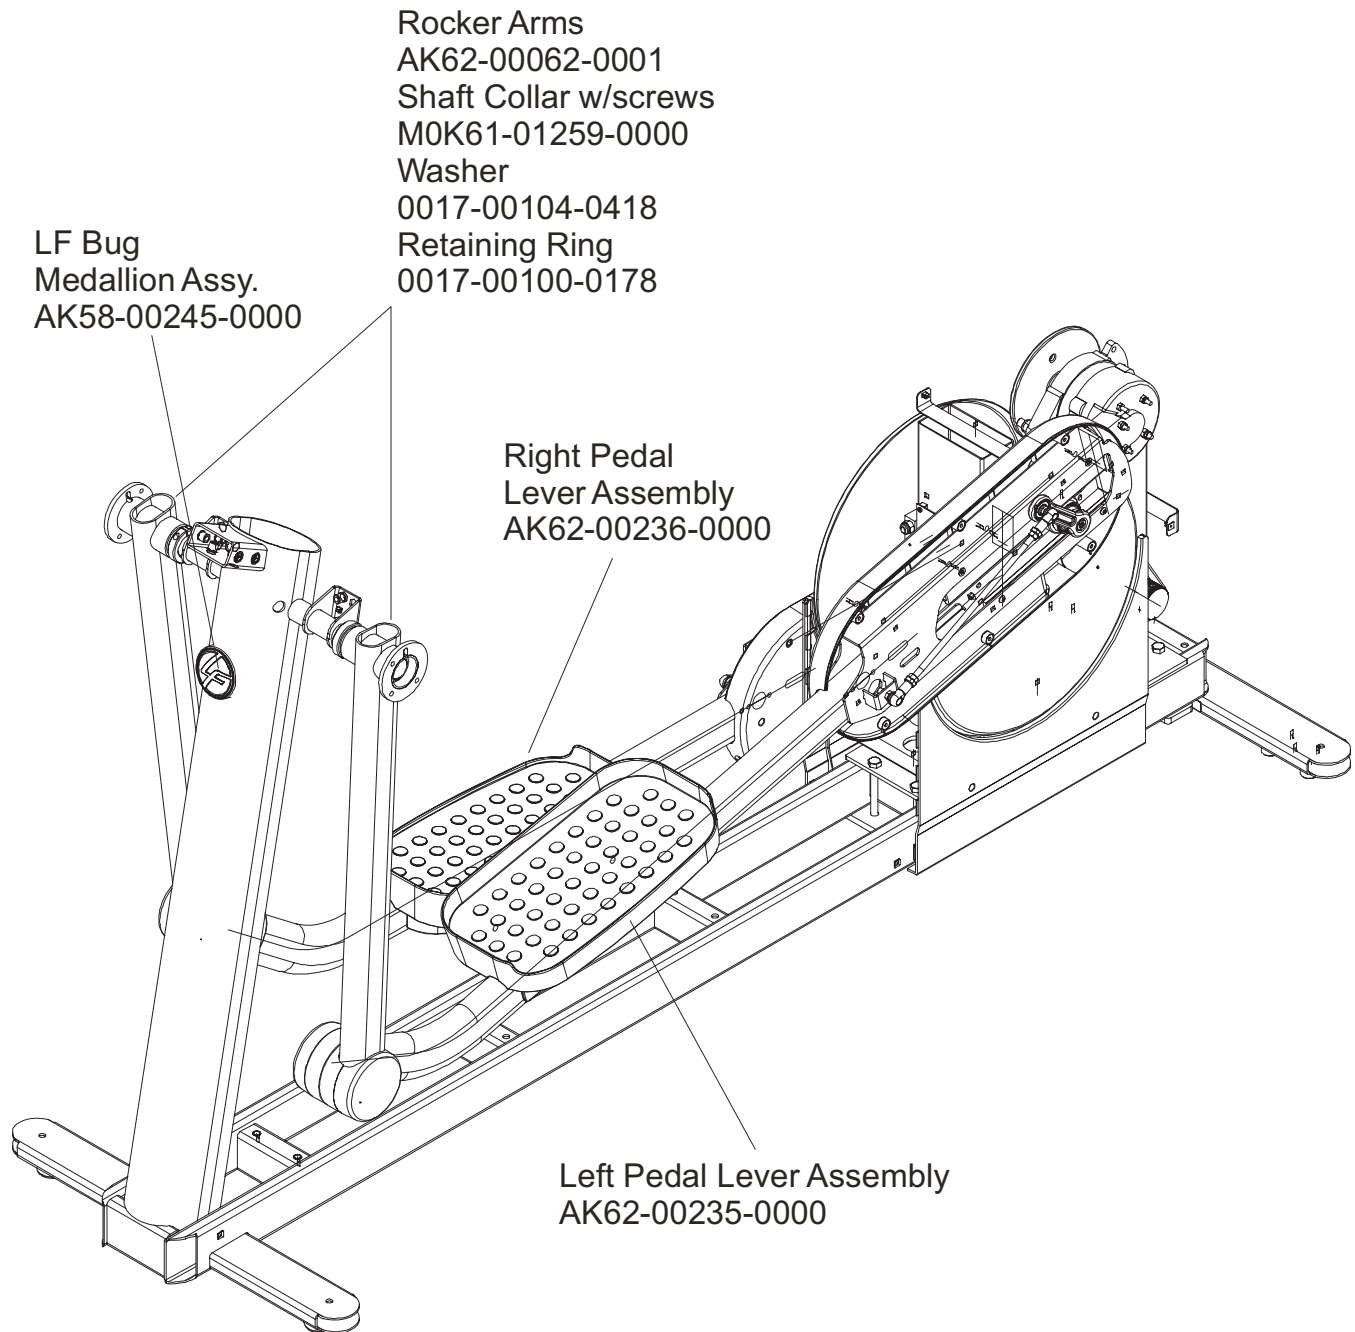

ARCTIC SILVER QUIET DRIVE 95Xi

Rocker Arms & Pedal Levers

95X-0XXX-05

S/N XHK073903956 –

XHK??????????