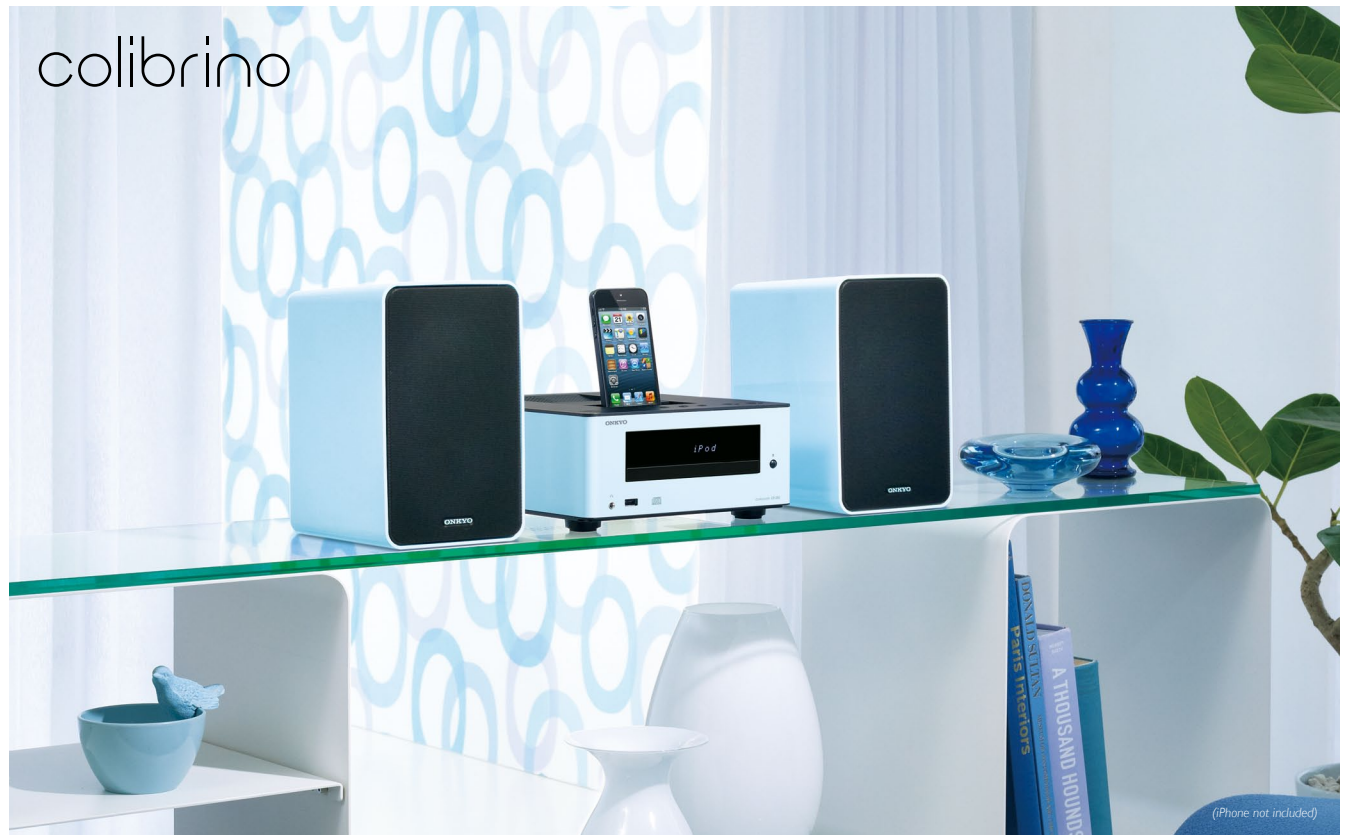

CS-255 CD Hi-Fi Mini System

WHITE BLACK LIGHT BLUE RED GREEN

MP3 USB RDS

 Made for

Add a Splash of Color to Your Lifestyle

While there is always a place for all-in-one docking systems, you can't beat a punchy amp and separate speakers for an authentic stereo experience. The CS-255 CD Hi-Fi Mini System combines deeply satisfying audio quality—beyond what you would expect from such a compact and affordable system—with playback support from a wide range of sources. Getting the tunes flowing is easy—just pop your iPhone 5 into the charging dock and send music through the digital amp and out the weighty two-way bookshelf speakers, which each boast a 10 cm woofer and 2 cm balanced-dome tweeter. The USB port connects older iPhone and iPod models, flash memory drives loaded with MP3 files, as well as USB-compatible smartphones, with track selection supported via the system remote. Then there's a front-loading CD player, an FM tuner capable of storing 30 of your favorite stations, and a 3.5 mm analog input to connect other media players. All that remains is for you to sit back, relax, and listen as your music comes alive.

CR-255 CD Receiver Amplifier/CD Player Features

- 15 W/Ch (6 Ω, 1 kHz, 10% THD, 2 Channels Driven, IEC)
- Efficient Digital Amplifier for Clear, Powerful Stereo Sound
- Plays Audio CD, CD-R, CD-RW, and MP3-Encoded CD*
- Front-Panel USB Port for Legacy iPod/iPhone, Smartphones, and Flash Memory Devices
- Super Bass Function
- 3 Play Modes for CD (Normal/Random/Repeat)
- 2 Repeat Modes for CD (Disc/Track)
- Analog Audio Input for Media Player Connection
- Headphone Jack
- Tone Control (Bass/Treble)