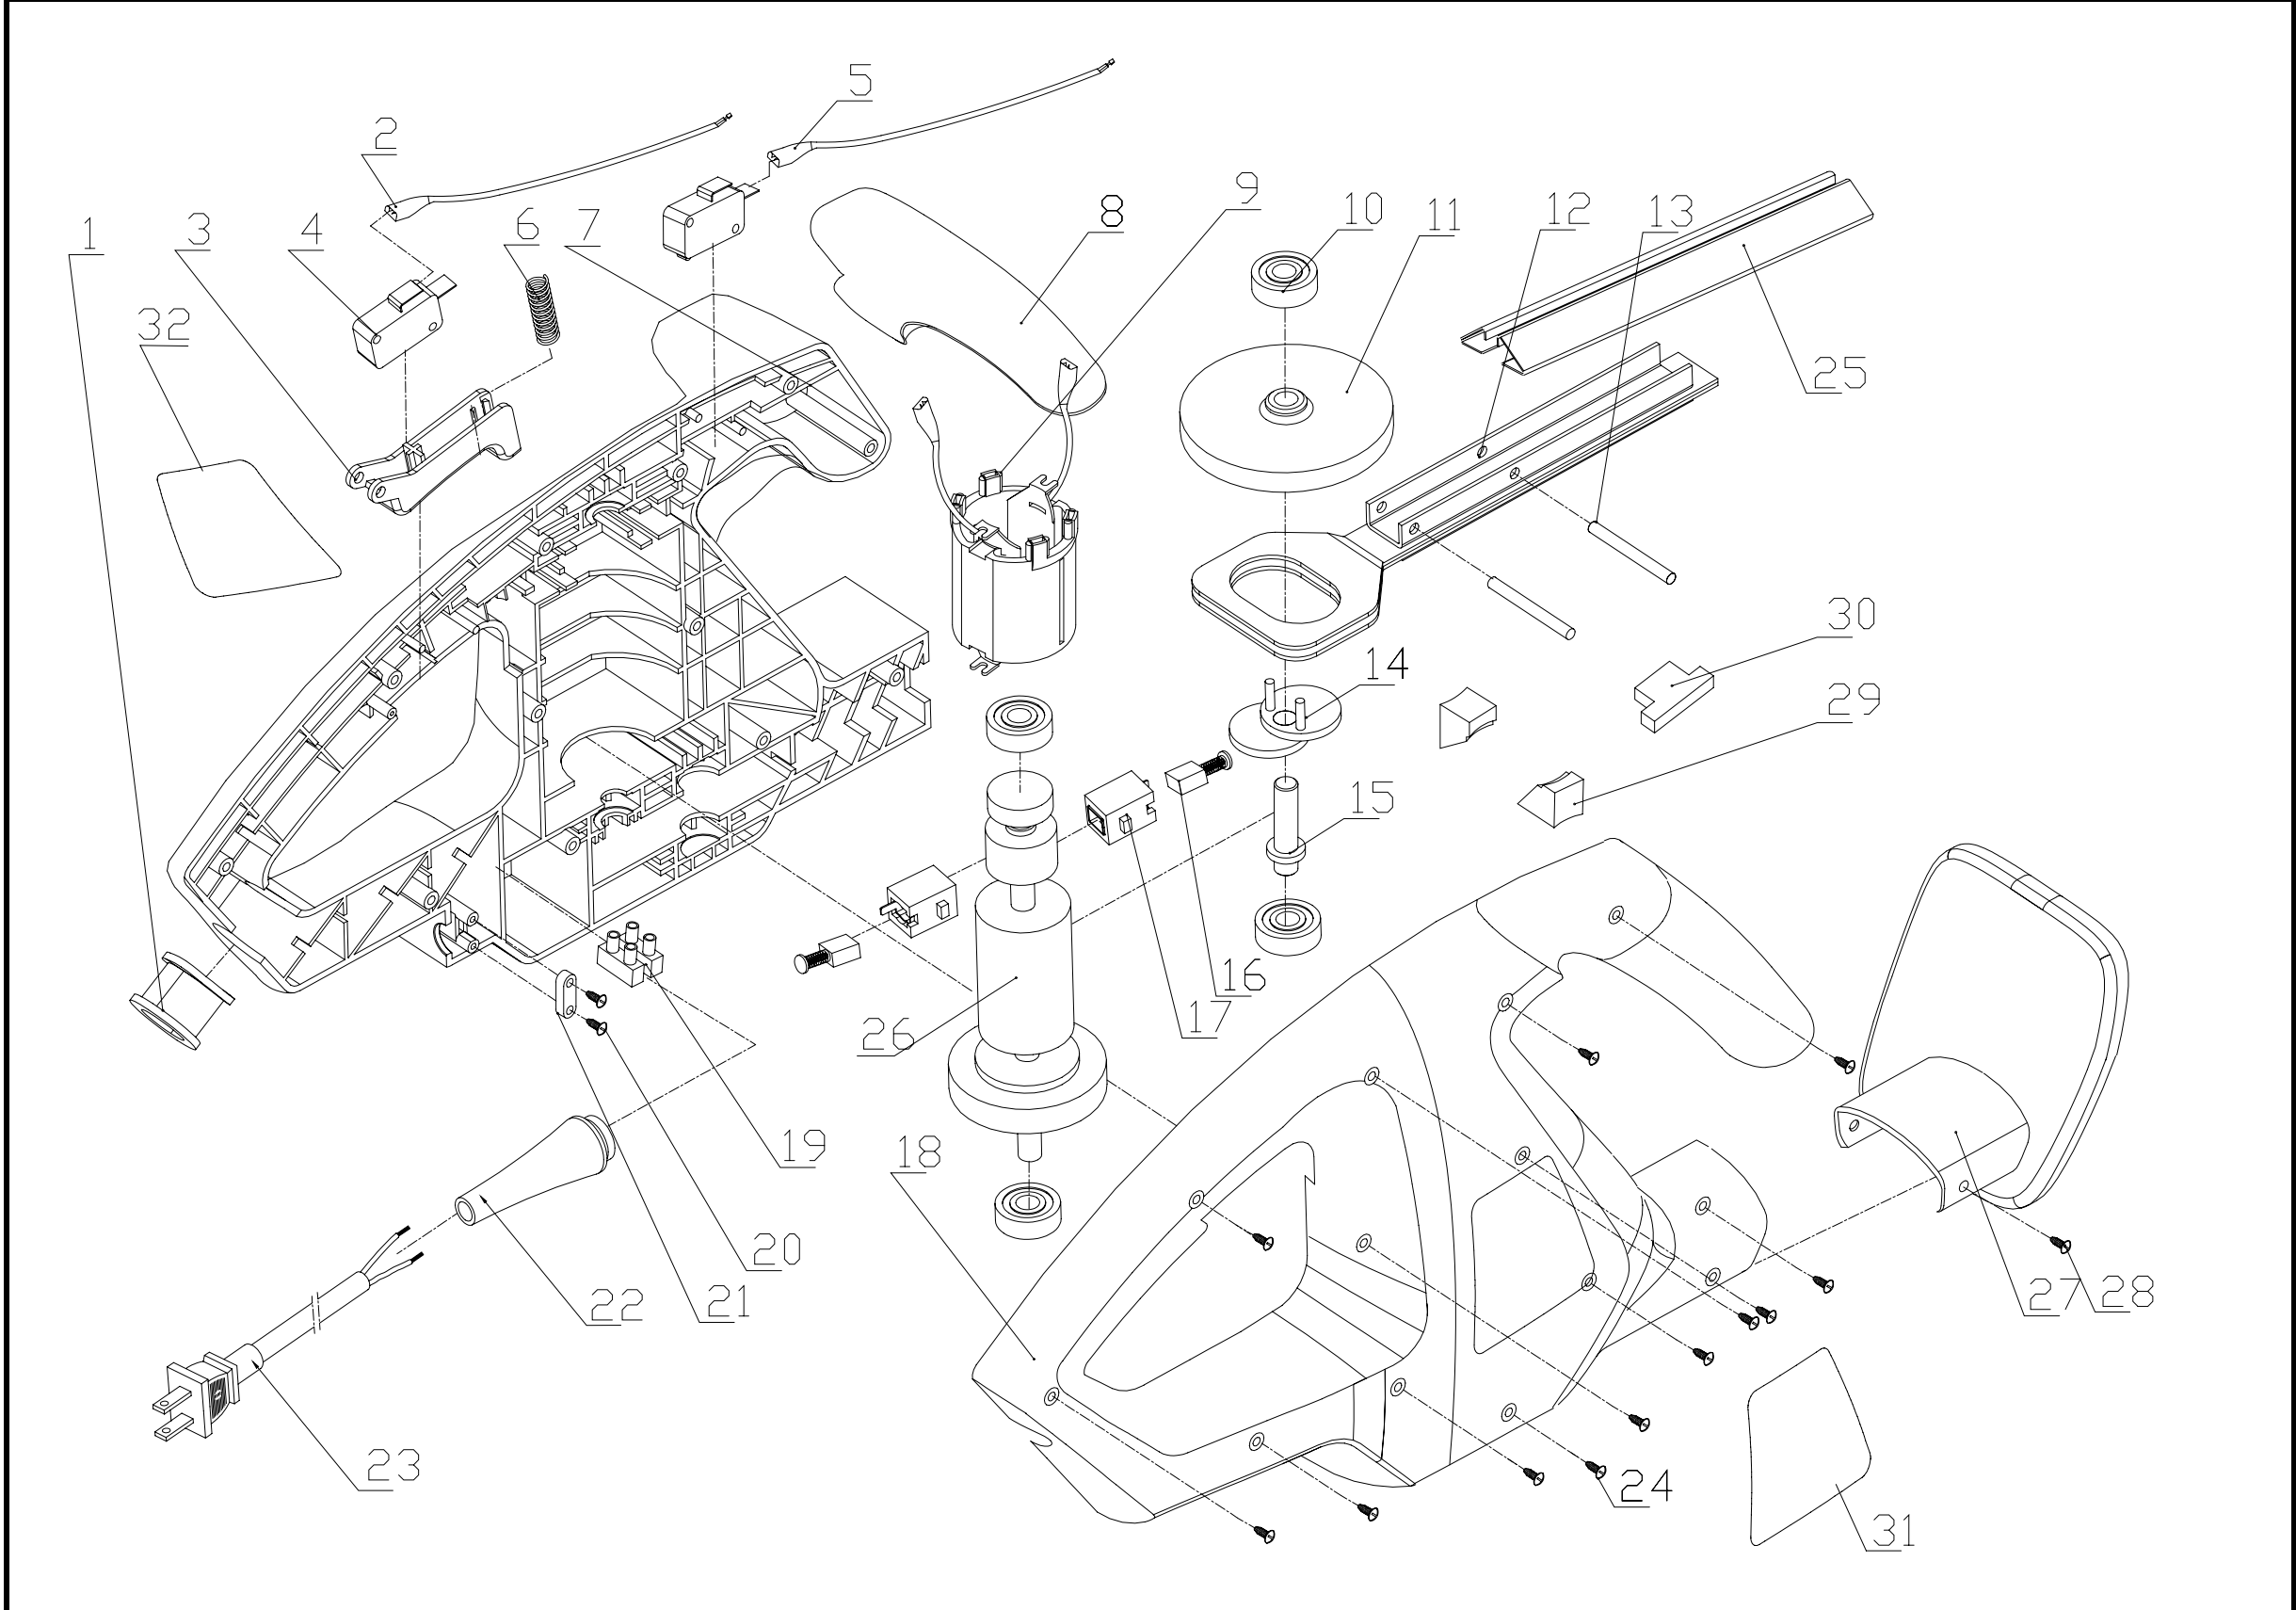

SERVICE SPARE PARTS LIST

SPECIFY MODEL NO. WHEN ORDERING PARTS		DATE	REVIS DATE
18" Hedge Trimmer		9/30/2003	
MODEL NO.	MT203A18 / 41AFA18K977		N/A

No.	STK CODE	Parts No.	Description	Q	No.	STK CODE	Parts No.	Description	Q
1		MC-6059-203A01	TUBE	1	17		MC-6159-203A01	BRUSH HOLDER	2
2		MC-6010-203A02	WIRE	1	18		MC-6038-203A02	HOUSING (R)	1
3		MC-6028-203A02	TRIGGER	1	19		MC-6041-840001	TERMINAL BLOCK	2
4		MC-6022-203A01	SWITCH	2	20		MC-6SDABB04-14	SCREW	2
5		MC-6010-203A01	WIRE	1	21		MC-6043-982002	STRAIN RELIEF	1
6		MC-6024-203A01	SPRING	1	22		MC-6199-203A01	CORD GUARD	1
7		MC-6038-203A01	HOUSING (L)	1	23		MC-6011-203A01	POWER CORD	1
8		MC-6028-203A01	TRIGGER	1	24		MC-6SDABB04-20	SCREW	12
9		MC-6261-203A03	FIELD ASS'Y	1	25		MC-6017-203A03	BLADE COVER	1
10		MC-6MB-608-01	BEARING	4	26		MC-6260-203A03	ARMATURE	1
11		MC-6073-203A01	GEAR	1	27		MC-6262-203A01	COVER	1
12		MC-6250-203A03	18" BLADE	1	28		MC-6SVABB04-10	SCREW	2
13		MC-6115-203A01	PIN	2	29		MC-6252-203A02	GASKET	2
14		MC-6112-203A01	ECCENTRIC SHAFT	1	30		MC-6252-203A01	GASKET	1
15		MC-6111-203A01	OUTPUT SHAFT	1	31		MC-6097-203A10	LABEL (R)	1
16		MC-6216-203A01	BRUSH	2	32		MC-6097-203A07	LABEL (L)	1

Stocking Codes are:

A - Dealer stocked

B - Distributor stocked

C - Factory stocked