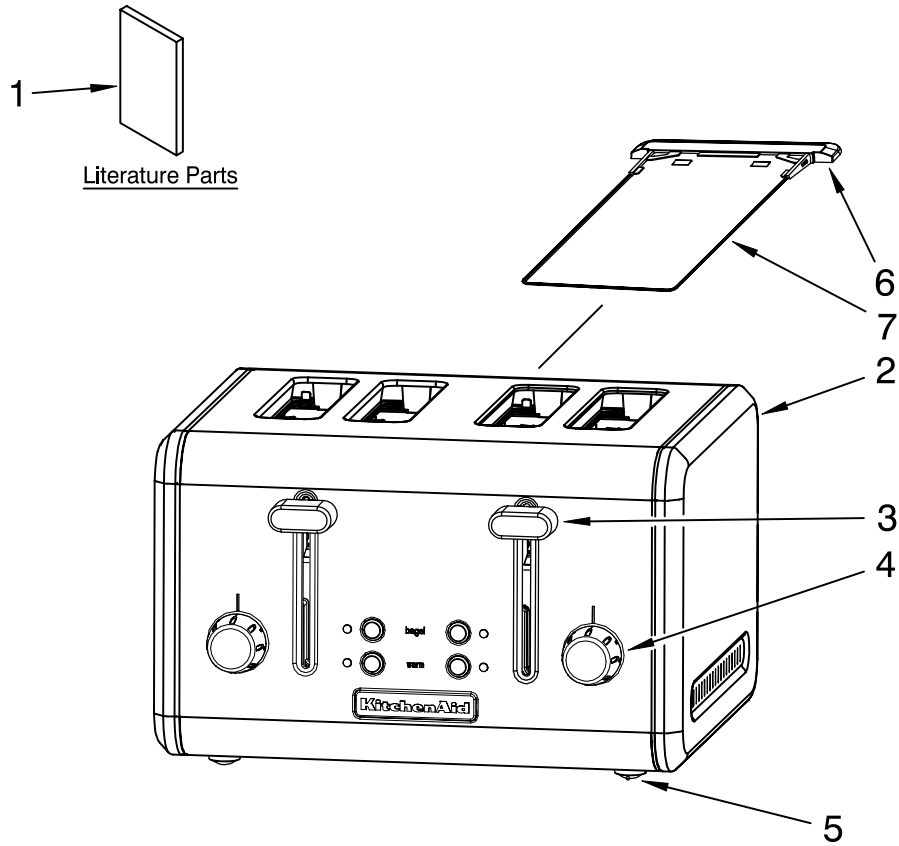

PARTS LIST

for

KitchenAid®

MIDLINE 4-SLICE TOASTER

MODELS:

KMTT400B0 (Onyx Black)
KMTT400ER0 (Empire Red)
KMTT400GC0 (Gloss Cinnamon)
KMTT400BW0 (Blue Willow)
KMTT400SS0 (Stainless Steel)

FOR CUSTOMER SATISFACTION ALWAYS USE
FACTORY SPECIFICATION PARTS

UNIT PARTS

For Variations of Models: KMTT400__0

| Illus. No. | Part No. | DESCRIPTION |
|------------|----------|-------------------|
| 1 | | Literature Parts |
| | 8212358 | Use & Care Guide |
| | 8212308 | Repair Parts List |
| 2 | | ◆ Unit, Toaster |
| 3 | 8212355 | Knob, Lifter |
| 4 | 8212356 | Knob, Control |
| 5 | 8212354 | Foot, Rubber |
| 6 | 8212352 | Handle, Tray |
| 7 | 8212353 | Tray, Crumb |