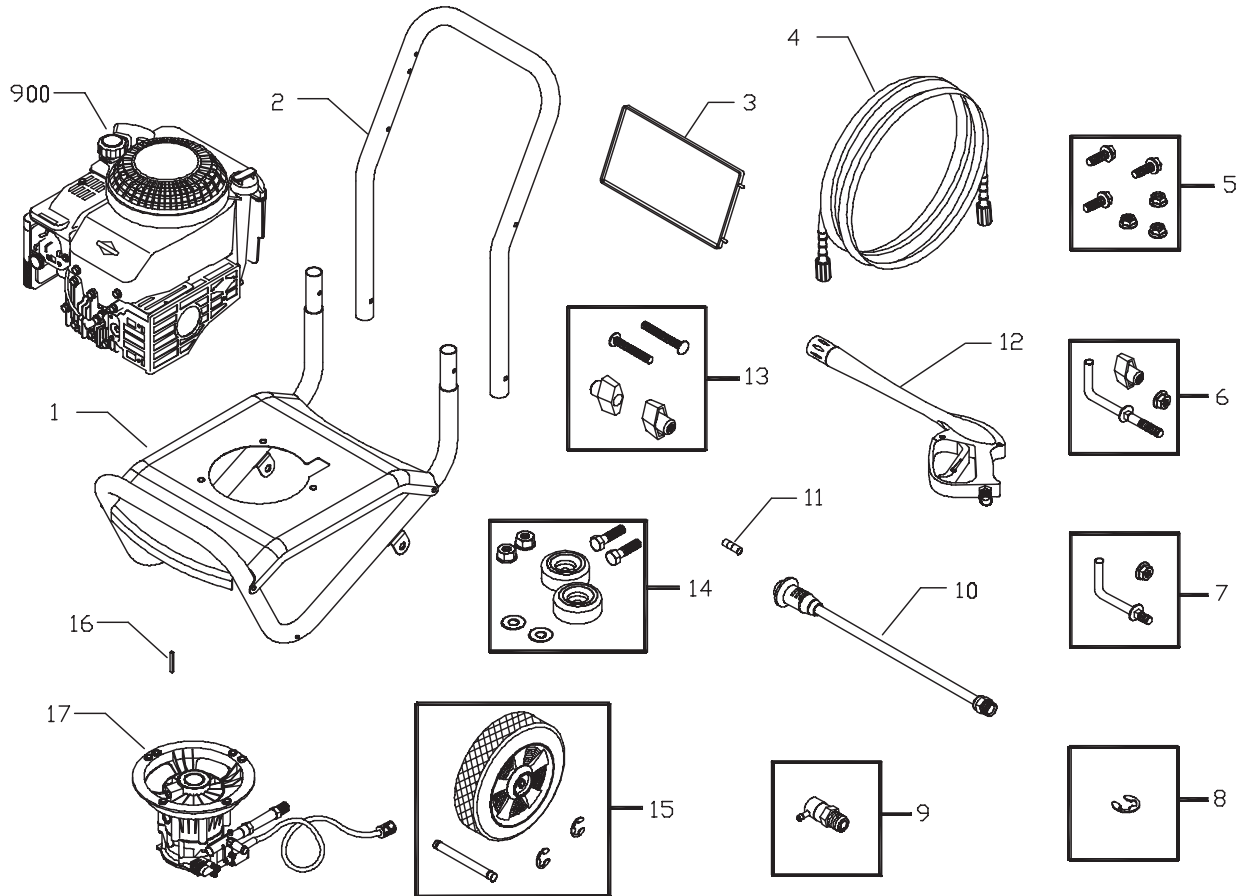

## EXPLODED VIEW AND PARTS LIST — MAIN UNIT

Item	Part #	Description	Item	Part #	Description
1	195339GS	BASE	11	21760GS	ORIFICE
2	B194718GS	HANDLE	12	B3263GS	GUN
3	194469GS	ASSY, Billboard with Decal	13	B2203GS	KIT, Handle Connector
4	190249GS	HOSE	14	192310GS	KIT, Vibration Mount
5	192645GS	KIT, Pump Mounting Hardware	15	192311GS	KIT, Wheel
6	194264GS	KIT, Hook, Handle	16	23139GS	KEY
7	192309GS	KIT, Hook, Base	17	194216GS	ASSY, Pump (see page 3)
8	192050GS	KIT, E-Ring	900	§	ENGINE
9	194298GS	VALVE, Thermal Relief			
10	188792HGS	WAND, Adjustable Nozzle			

## EXPLODED VIEW AND PARTS LIST — PUMP

Item	Part #	Description
19	190571GS	CAP, Oil, 5.5 - 6.5 NM
28	190627GS	MANIFOLD
45	190578GS	PIN
62	190581GS	CAP, 1/8
76	194298GS	THERMAL RELIEF
77	190586GS	OIL BOTTLE (not shown)
A	190594GS	KIT, UNLOADER STEM
B	190632GS	KIT, WATER INLET, ALUM
C	190634GS	KIT, OUTLET, ALUM
D	193808GS	KIT, HEAD BRASS

Item	Part #	Description
E	193806GS	KIT, CHECK VALVES
F	190592GS	KIT, INLET CHECK
G	190593GS	KIT, CHEMICAL INJECTION
H	193807GS	KIT, SEAL SET
J	189971GS	KIT, CHEMICAL HOSE
K	193971GS	KIT, PIPE FITTING
L	193972GS	KIT, UNLOADER SEAT

**NOTE:** Item letters A - L are service kits and include all parts shown within the box.