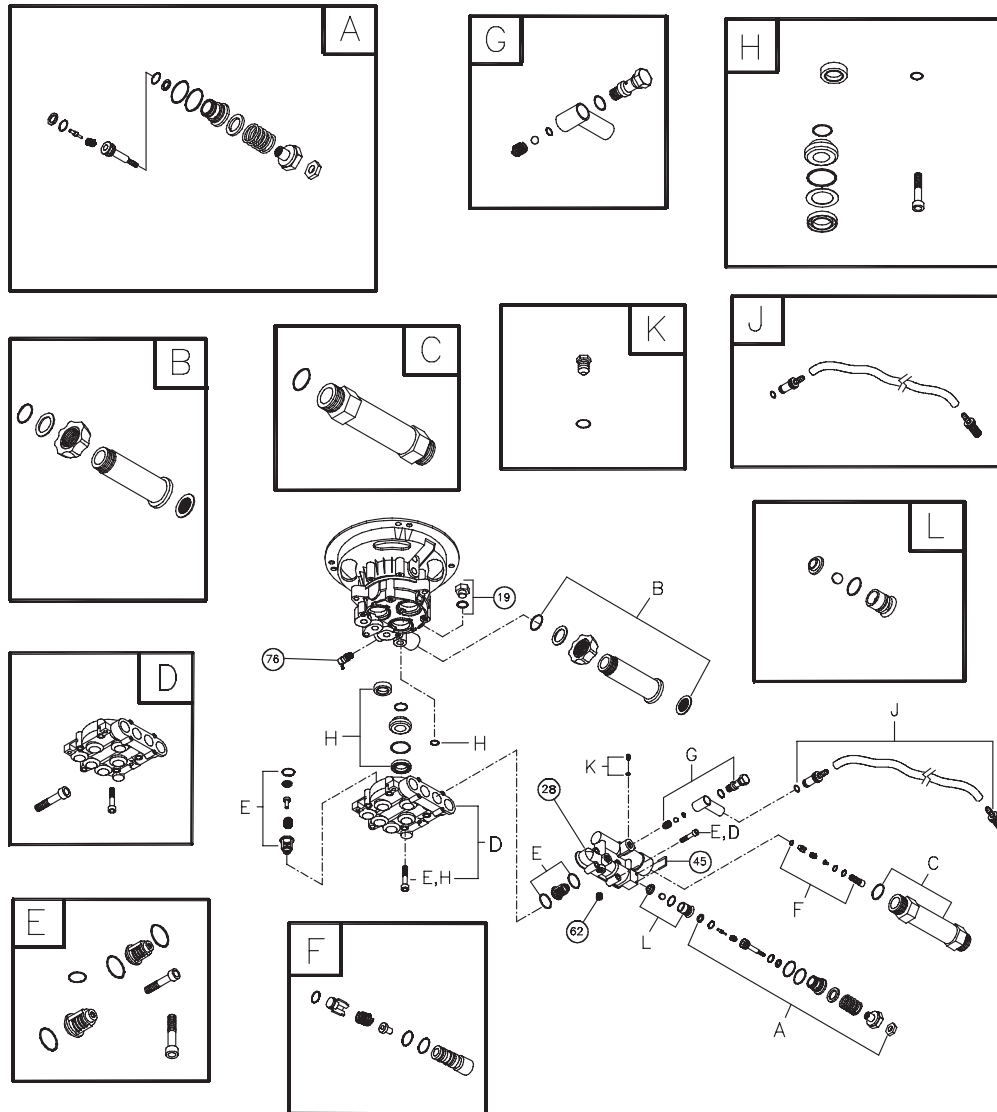

## EXPLODED VIEW AND PARTS LIST — MAIN UNIT

Item	Part #	Description	Item	Part #	Description
1	195339GS	BASE	11	21760GS	ORIFICE
2	B194718GS	HANDLE	12	B3263GS	GUN
3	194469GS	ASSY, Billboard with Decal	13	B2203GS	KIT, Handle Connector
4	190249GS	HOSE	14	192310GS	KIT, Vibration Mount
5	192645GS	KIT, Pump Mounting Hardware	15	192311GS	KIT, Wheel
6	194264GS	KIT, Hook, Handle	16	23139GS	KEY
7	192309GS	KIT, Hook, Base	17	194216GS	ASSY, Pump (see page 3)
8	192050GS	KIT, E-Ring	900	§	ENGINE
9	194298GS	VALVE, Thermal Relief			
10	188792HGS	WAND, Adjustable Nozzle			

### Items Not Illustrated:

Part #	Description
194466GS	MANUAL, Owner's
MS6847	MANUAL, Engine
194256GS	KIT, Tag, Warning with Clip
BB3061BGS	OIL, Engine
191922GS	KIT, O-RING MAINT & NZZL CLNNG

## EXPLODED VIEW AND PARTS LIST — PUMP

Item	Part #	Description
19	190571GS	CAP, Oil, 5.5 - 6.5 NM
28	190627GS	MANIFOLD
45	190578GS	PIN
62	190581GS	CAP, 1/8
76	194298GS	THERMAL RELIEF
77	190586GS	OIL BOTTLE (not shown)
A	190594GS	KIT, UNLOADER STEM
B	190632GS	KIT, WATER INLET, ALUM
C	190634GS	KIT, OUTLET, ALUM
D	193808GS	KIT, HEAD BRASS

Item	Part #	Description
E	193806GS	KIT, CHECK VALVES
F	190592GS	KIT, INLET CHECK
G	190593GS	KIT, CHEMICAL INJECTION
H	193807GS	KIT, SEAL SET
J	189971GS	KIT, CHEMICAL HOSE
K	193971GS	KIT, PIPE FITTING
L	193972GS	KIT, UNLOADER SEAT