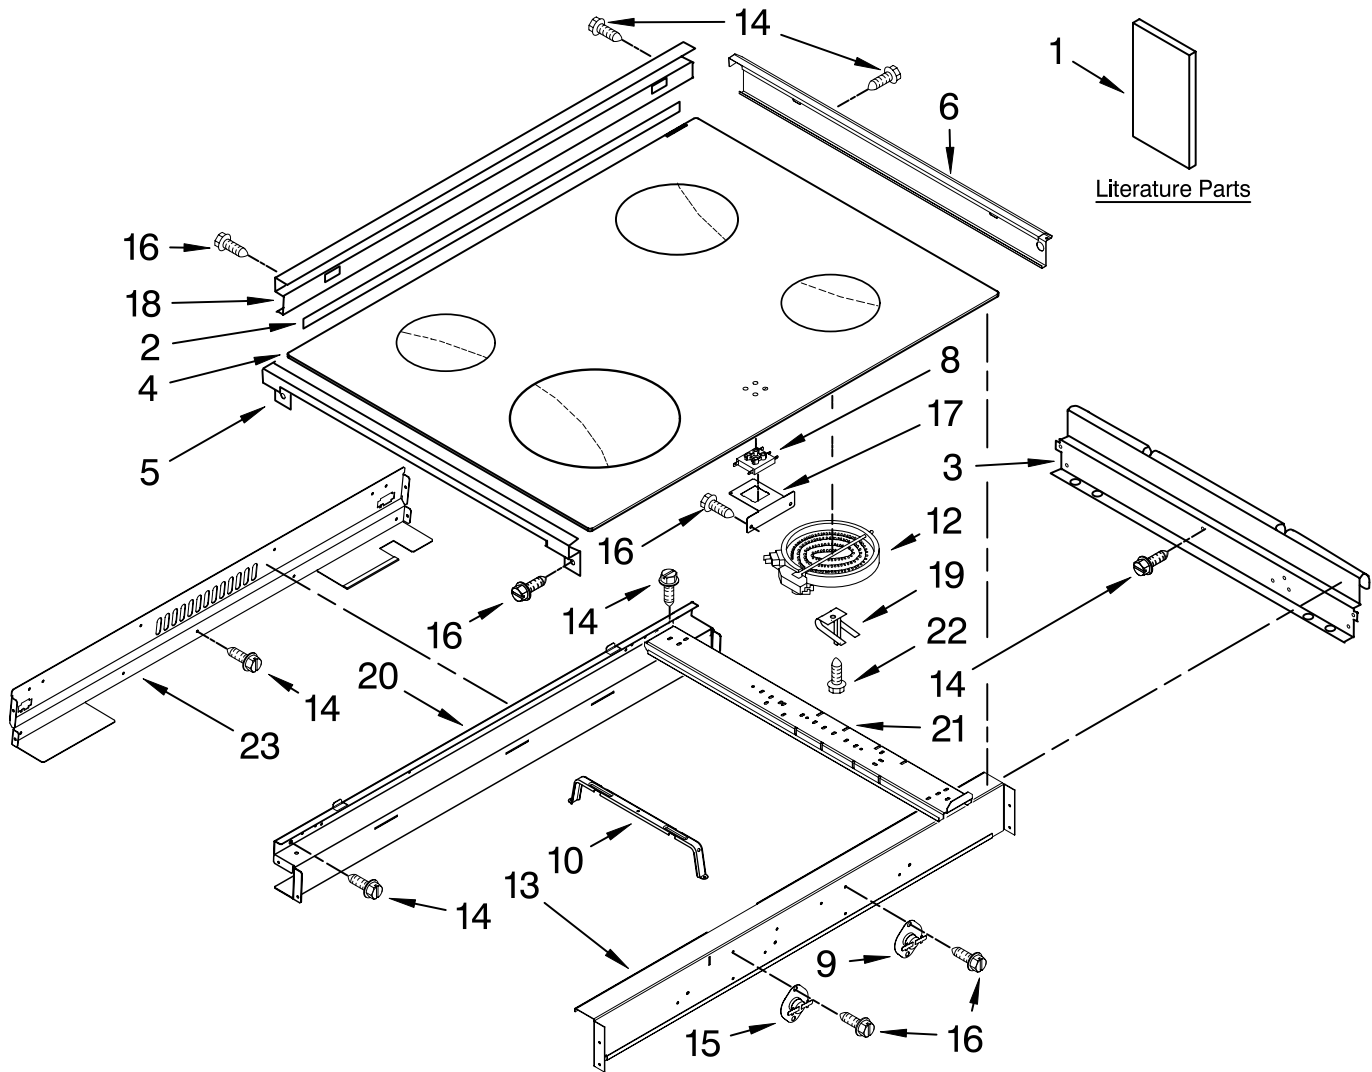

COOKTOP PARTS

For Models: GY398LXPB03, GY398LXPQ03, GY398LXPS03
(Black) (White) (Stainless)

30" Slide-In
ELECTRIC OVEN
SELF CLEAN

Illus. No.	Part No.	DESCRIPTION	Illus. No.	Part No.	DESCRIPTION	Illus. No.	Part No.	DESCRIPTION
1	9762035	Literature Parts Installation Instructions	6	3196537	Trim, Cooktop Right	14	3196537	Screw
	9762257	Use & Care Guide		341196	Black	15	341196	Thermostat
	9761389	Tech Sheet		9759530BL	White	16	3196160	Screw
	9757680	Anti-Tip Instructions		9759530WH	Stainless	17	9758799	Bracket, Indicator Lamp
	3191638	Safe Cooking Tips		9759530SS	Black	18	9760520BL	Trim, Extension Black
	9759133	English		9759531BL	White		9760520WH	Trim, Extension White
		French		9759531WH	Stainless		9760520SS	Trim, Extension Stainless
2	9756450	Gasket	8	8523739	Light, Indicator	19	9759094	Spring, Locator
3	4454023	Bracket, Mounting	9	9759944	Thermostat	20	9759963	Bracket, Rear Support
4	9762069BL	Cooktop Black	10	9756821	Support, Wiring Element, Surface	21	8285962	Rail, Element (2)
	9756788WH	White		8523698	1200W LR,RF	22	246119	Screw
	4453764	Clip, Ceran (2)		8523696	1800W RR	23	9759628	Cover, Cooktop Rear
				8523692	2500W LF			
5			13	9757800	Bracket, Front Support			

FOR ORDERING INFORMATION REFER TO PARTS PRICE LIST

CONTROL PANEL PARTS

For Models: GY398LXPB03, GY398LXPQ03, GY398LXPS03
(Black) (White) (Stainless)

Illus. No.	Part No.	DESCRIPTION
1		Control Panel
	W10036010	Black
	W10036000	White
	W10035980	Stainless
2		Switch, Infinite
	9750638	LR, RF
	9750639	RR
	9750641	LF
3	9757475	Control, Migration
4	9757119	Bracket, Console
5	3196068	Lens, Indicator (2)

Illus. No.	Part No.	DESCRIPTION
6	W10036100	Bracket, Oven Control
7	8523265	Housing, Indicator Light (2)
8		Endcap
	9756611BL	Black
	9756611WH	White
	9756614BL	Black
	9756614WH	White

Illus. No.	Part No.	DESCRIPTION
9		Knob
	9756659BL	Black
	9756659WH	White
10	3196537	Screw
11	9780271	Screw
12	311865	Screw
13	W10078540	Membrane, Switch
14	3196172	Screw