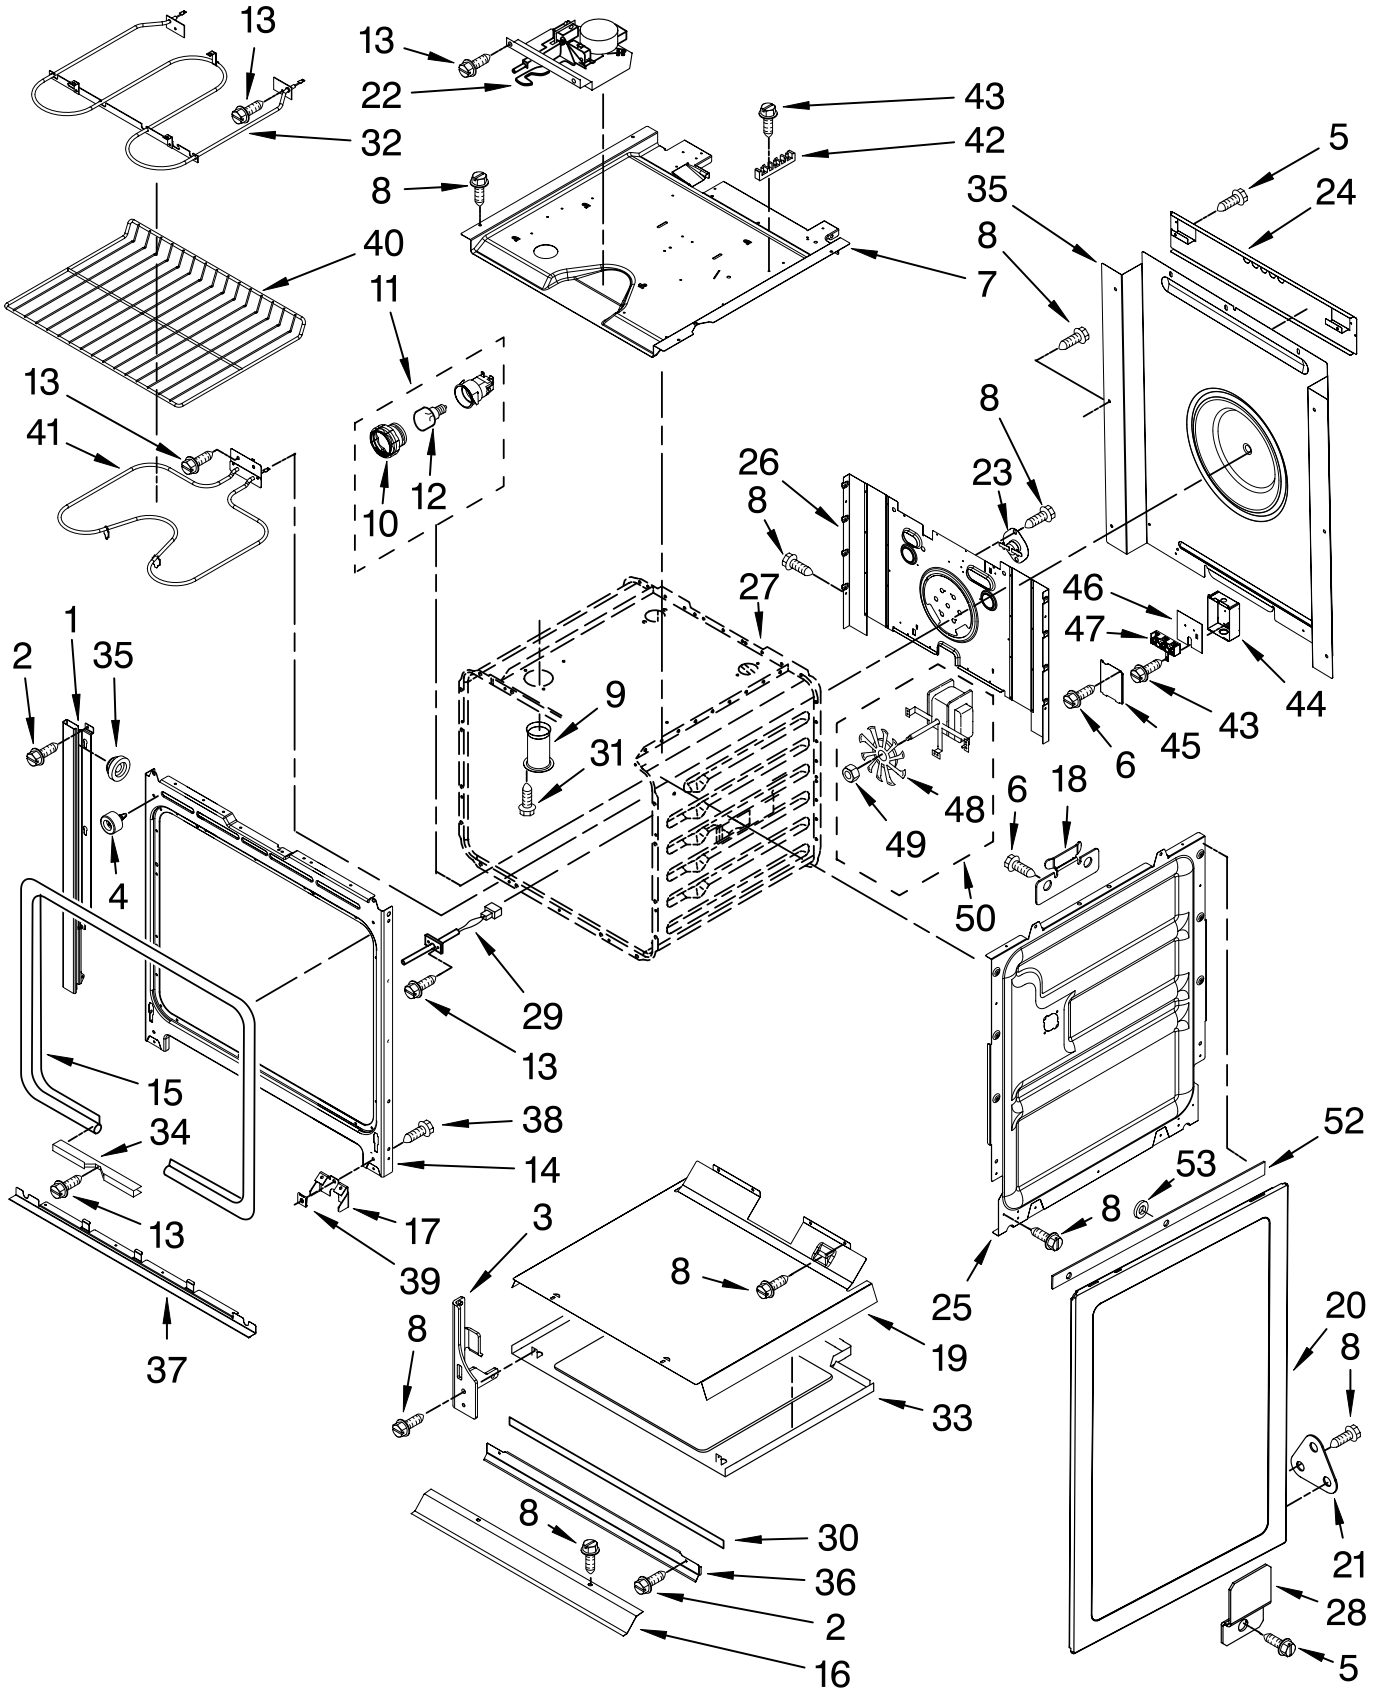

OVEN PARTS

For Models: GY396LXPB03, GY396LXPQ03, GY396LXPT03, GY396LXPS03
(Black) (White) (Biscuit) (Stainless)

FOR ORDERING INFORMATION REFER TO PARTS PRICE LIST

OVEN PARTS

For Models: GY398LXPB03, GY398LXPQ03, GY398LXPS03
(Black) (White) (Stainless)

Illus. No.	Part No.	DESCRIPTION	Illus. No.	Part No.	DESCRIPTION	Illus. No.	Part No.	DESCRIPTION
1		Trim, Side Right	19	4451478	Support, Insulation Body, Side	38	4449743	Screw
	9757735BL	Black	20			39	4450118	Nut
	9757735WH	White		9760723PB	Black	40	4448717	Rack, Oven
	9757735SS	Stainless		9760723PW	White	41	9760766	Element, Convention Bake
		Left	21	9757461	Bracket, Side Panel	42	4449868	Block, Terminal
	9757734BL	Black	22	9760888	Latch, Motorized	43	3400080	Screw
	9757734WH	White	23	9759243	Thermostat	44	9757404	Box, Terminal
	9757734SS	Stainless	24	9757811	Brace, Side Panel	45	9757405	Cover, Terminal Box
2	3400832	Screw (2)	25	4455641	Side, Chassis	46	9759721	Insulator, Terminal Box
3		Hinge Receiver	26	4452234	Back, Chassis	47	9761958	Block, Terminal
	4455606	Right	27		Liner, Oven (Not Serviceable)	48	4452226	Fan Blade
	4455605	Left	28	9759890	Clip, Side Panel	49	4452227	Nut
4	W10105790	Bumper, Door (2)	29	4455636	Sensor	50	4451583	Motor, Convection Fan
5	3196537	Screw	30	9757717	Insulation	52	9759722	Insulation, Body Side
6	3196160	Screw	31	3196176	Screw	53	9760481	Washer
7	8303099	Top Chassis	32	9760771	Broil, Element	FOLLOWING PARTS NOT ILLUSTRATED		
8	4449809	Screw	33	9759713	Base, Chassis	INSULATION		
9	4452158	Tube, Vent	34	4448933	Retainer, Gasket		9756817	Insulation, Wrap
10	W10067870	Lens, Light (2)	35	4448444	Grommet, Mounting Rail		9756470	Insulation, Back
11	W10009930	Oven Light, Assembly (2)	36		Vent, Bottom Upper			
12	4452166	Bulb, Light (2)		9756481BL	Black			
13	4449154	Screw		9756481WH	White			
14	9760756	Frame, Front		9756481SS	Stainless			
15	W10074200	Gasket, Door	37		Trim, Bottom Vent			
16	4453951	Deflector, Vent Bottom		9756485BL	Black			
17	4452152	Bracket, Mounting		9756485WH	White			
18	9757685	Guide, Side Panel		9756485SS	Stainless			

FOR ORDERING INFORMATION REFER TO PARTS PRICE LIST