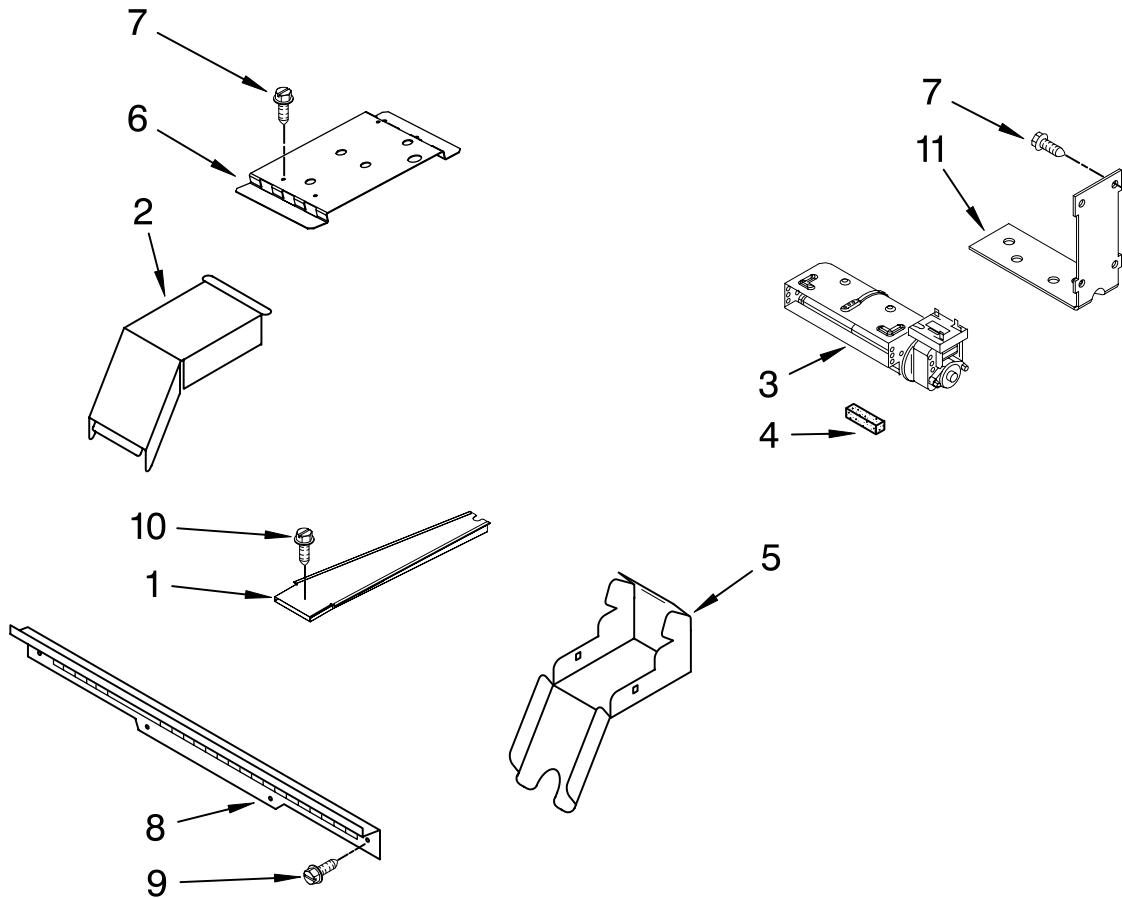

TOP VENTING PARTS

For Models: GY398LXPB03, GY398LXPQ03, GY398LXPS03
(Black) (White) (Stainless)

Illus. No.	Part No.	DESCRIPTION

1	4451759	Vent, Exhaust
2	4455178	Elbow, Vent Top
3	9759320	Blower
4	4451758	Block, Foam
5	4455177	Elbow, Vent Bottom
6	9759938	Bracket, Terminal Box
7	4449809	Screw (2)
8	9757118BL	Vent, Control Panel
9	4450038	Screw
10	4449040	Screw
11	4455352	Bracket, Blower

FOR ORDERING INFORMATION REFER TO PARTS PRICE LIST