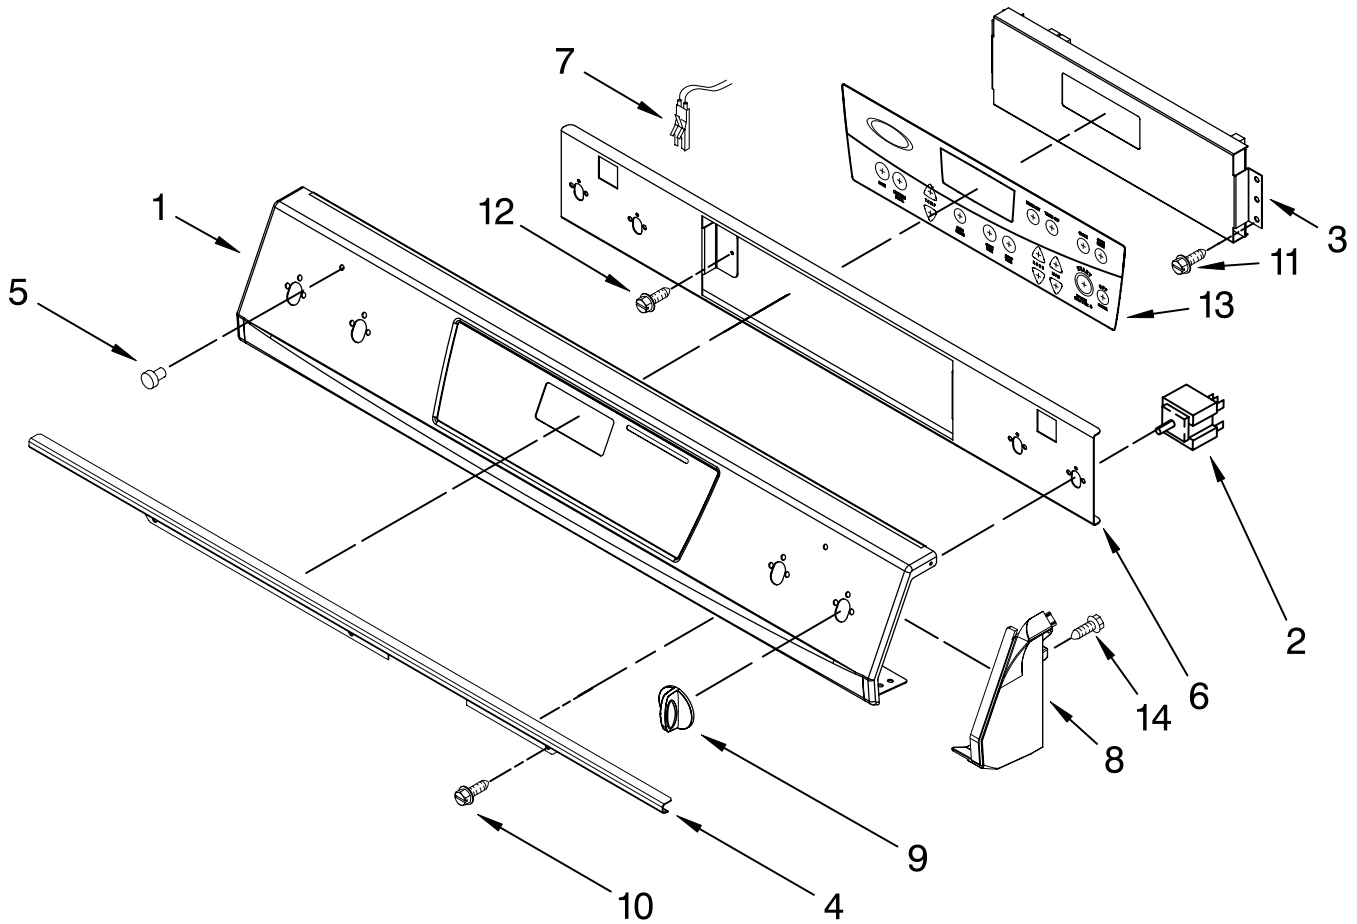

COOKTOP PARTS

For Models: GY398LXPB03, GY398LXPQ03, GY398LXPS03
(Black) (White) (Stainless)

30" Slide-In
ELECTRIC OVEN
SELF CLEAN

Illus. No.	Part No.	DESCRIPTION	Illus. No.	Part No.	DESCRIPTION	Illus. No.	Part No.	DESCRIPTION
1	9762035	Literature Parts Installation Instructions	6	3196537	Trim, Cooktop Right	14	3196537	Screw
	9762257	Use & Care Guide		341196	Black	15	341196	Thermostat
	9761389	Tech Sheet		9759530BL	White	16	3196160	Screw
	9757680	Anti-Tip Instructions		9759530WH	Stainless	17	9758799	Bracket, Indicator Lamp
	3191638	Safe Cooking Tips		9759530SS	Black	18	9760520BL	Trim, Extension Black
	9759133	English		9759531BL	White		9760520WH	Trim, Extension White
		French		9759531WH	Stainless		9760520SS	Trim, Extension Stainless
2	9756450	Gasket	8	8523739	Light, Indicator	19	9759094	Spring, Locator
3	4454023	Bracket, Mounting	9	9759944	Thermostat	20	9759963	Bracket, Rear Support
4	9762069BL	Cooktop Black	10	9756821	Support, Wiring Element, Surface	21	8285962	Rail, Element (2)
	9756788WH	White		8523698	1200W LR,RF	22	246119	Screw
	4453764	Clip, Ceran (2)		8523696	1800W RR	23	9759628	Cover, Cooktop Rear
				8523692	2500W LF			
5			13	9757800	Bracket, Front Support			

FOR ORDERING INFORMATION REFER TO PARTS PRICE LIST

CONTROL PANEL PARTS

For Models: GY398LXPB03, GY398LXPQ03, GY398LXPS03
(Black) (White) (Stainless)

Illus. No.	Part No.	DESCRIPTION
1		Control Panel
	W10036010	Black
	W10036000	White
	W10035980	Stainless
2		Switch, Infinite
	9750638	LR, RF
	9750639	RR
	9750641	LF
3	9757475	Control, Migration
4	9757119	Bracket, Console
5	3196068	Lens, Indicator (2)

Illus. No.	Part No.	DESCRIPTION
6	W10036100	Bracket, Oven Control
7	8523265	Housing, Indicator Light (2)
8		Endcap
	9756611BL	Black
	9756611WH	White
	9756614BL	Black
	9756614WH	White

Illus. No.	Part No.	DESCRIPTION
9		Knob
	9756659BL	Black
	9756659WH	White
10	3196537	Screw
11	9780271	Screw
12	311865	Screw
13	W10078540	Membrane, Switch
14	3196172	Screw