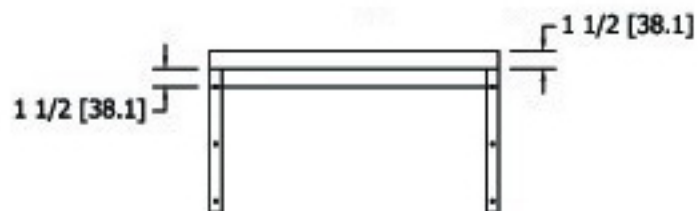

# Wall Shelf

**Model #: WS-1424-E**

Wall shelf 14"X24"

18GA.430S/S shelf and brackets  
carton box packed

FRONT ELEVATION

END VIEW