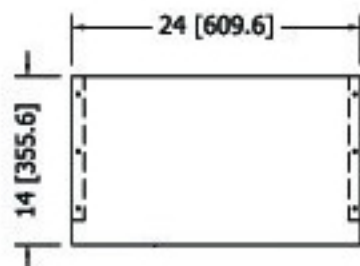

# Wall Shelf

**Model #: WS-1424-E**

Wall shelf 14"X24"

18GA.430S/S shelf and brackets  
carton box packed

FRONT ELEVATION

END VIEW