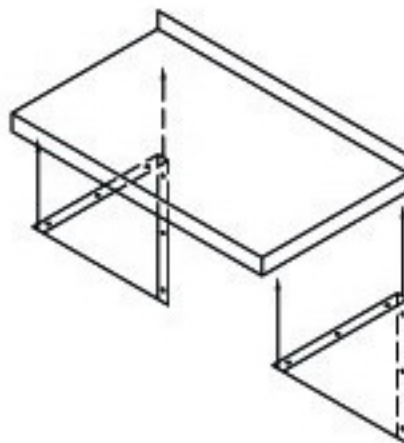

# Wall Shelf

**Model #: WS-1424-E**

Wall shelf 14"X24"

18GA.430S/S shelf and brackets  
carton box packed

FRONT ELEVATION

END VIEW