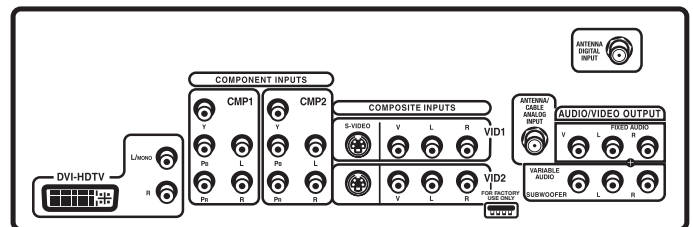

10W/CH
5 Band
7 + Personal
2- Full-range
Broadcast Stereo w/ dbx Noise Reduction
Yes
Yes
W/Main volume

CONVENIENCE

Auto Channel Search
Multilingual On-Screen-Display
Auto On + Auto Channel + Auto Volume
Auto Tune
Front Panel Lock
Maximum volume limiter
Commercial Skip
Parental control (V-Chip)
Picture Freeze
Clock, Sleep and Alarm Timers

Yes
English, Spanish, French
Yes
Yes
Yes
Yes
Yes
Yes
USA & Canada
Yes
Yes

CONNECTIONS (REAR PANEL)

Composite Video Inputs + S-video + L/R Audio	2
HD Component (YPrPb) Video + L/R Audio	2, SYNCROSCAN
DVI	1
RF Input	2
L/R/Subwoofer Variable Outputs	1
Video + Fixed L/R Audio Out	2

CONNECTIONS (FRONT PANEL)

Front Audio/Video	1 + S-video
Front Headphone Jack	Yes

REMOTE CONTROL

Model Number	R401A1
Type	Universal 4-Device

GENERAL

Finish	Ebony Suede/Silver Diamond
Speaker Grill	Cloth
Power ON indicator	Green LED
Power Supply Voltage/Frequency	90-130V / 60 Hz
Power Cord	NEMA 5-15p (US)
Associated Stand (Optional)	RTF4061W150