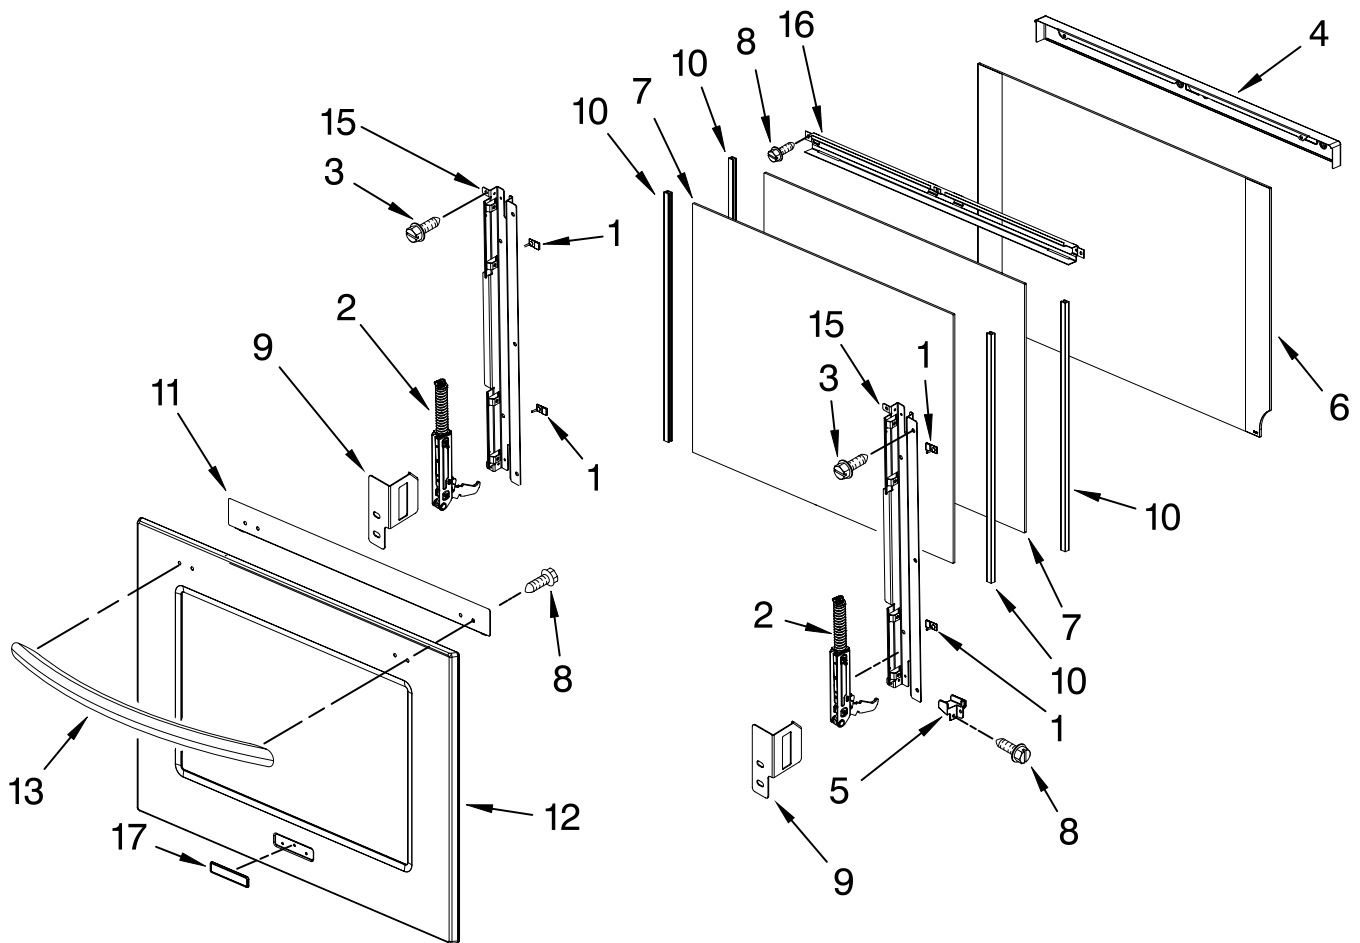

OVEN DOOR PARTS

For Models:KEBK276SBL04, KEBK276SWH04, KEBK276SSS04
(Black) (White) (Stainless)

Illus. No.	Part No.	DESCRIPTION
1	8304522	Bumper, Door
2	W10174288	Hinge, Door (2)
3	3196183	Screw
4	8304580BL	Vent, Door Top
5	8304377	Bracket, Door Right
	8304378	Left
6	8303738BL	Door Liner
7	8303732	Glass, Inner
8	4449743	Screw
9	W10137044	Cover, Hinge Right
	W10137043	Left

Illus. No.	Part No.	DESCRIPTION
10	8304523	Seal
11	8304361BL	Bracket, Handle
12		Door Glass, Assembly
		Lower Includes #17
	8304001	Black
	8304003	White
	W10237352	Stainless
		Door Glass, Assembly
		Upper No Badge
	8304002	Black
	8304004	White
	W10237353	Stainless

Illus. No.	Part No.	DESCRIPTION
13		Door Handle
	8303775BL	Black
	8303775WH	White
	8303775SS	Stainless
15	8303745BL	Frame,Door Side(2)
16	8303754	Door, Top Bracket
17		Badge
	8304603BL	Black
	8304603WH	White
	8304603SS	Stainless

FOR ORDERING INFORMATION REFER TO PARTS PRICE LIST