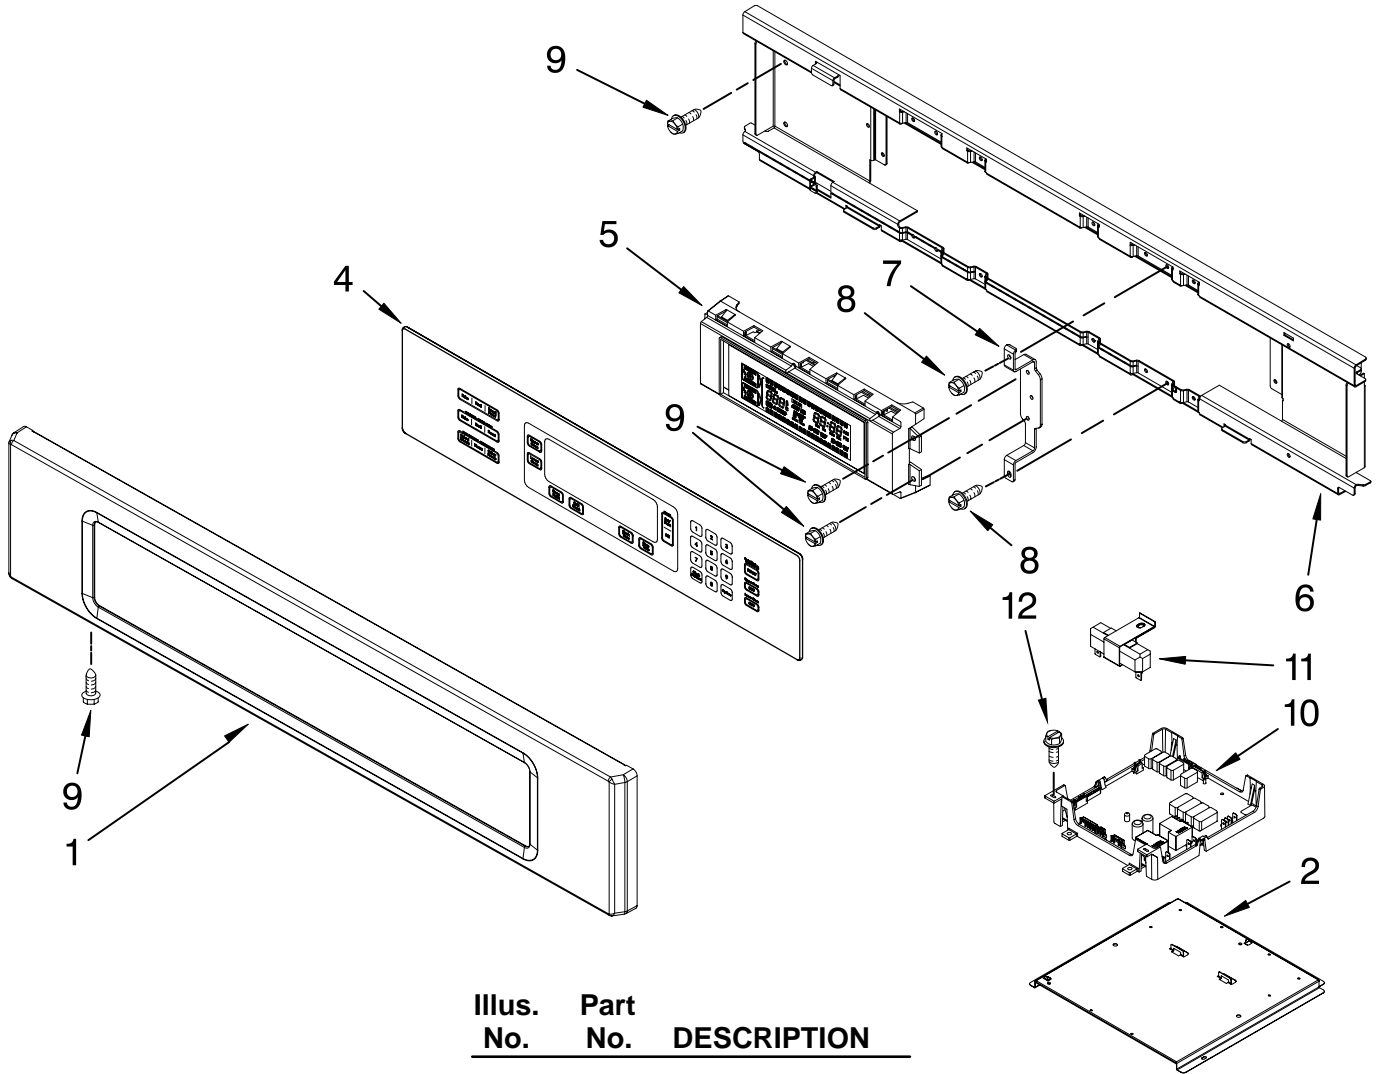

Illus. No.	Part No.	DESCRIPTION	Illus. No.	Part No.	DESCRIPTION	Illus. No.	Part No.	DESCRIPTION
1		Literature Parts	11	W10009940	Oven Light Assembly	28	8304452	Thermal Fuse 105C
	8304336	Installation Instructions	12	W10169757	Bulb, Light	29	W10131825	Sensor
	W10162179	Use & Care Guide	13	3400832	Screw (2)	30	8303724	Vent, Center
		Tech Sheet	14	8304629	Frame, Front	31	8303772	Base, Chassis
	W10220954	English	15	8304494	Gasket, Door	32	8304478	Retainer, Gasket
	W10220955	French	16	3196176	Screw	33	8303517	Cover, Back
	8304335	Easy Set Guide	17	4449040	Screw	34		Trim, Bottom Vent
		Safer Cooking Tips	18	4449154	Screw		8303706BL	Black
	9762761	English	19	4451477	Support, Insulation		8303706WH	White
	9759133	French	20	4450038	Screw (2)		W10216231	Stainless
			21		Mounting Rail, Side	35	4448444	Grommet, Mounting Rail
2	W10153090	Bracket, Base			Right	37	W10169348	Bracket, Thermostat
3		Hinge Receiver		8303677BL	Black			
	4455606	Right		8303677WH	White			
	4455605	Left			Left			
4	W10105790	Bumper, Door (2)		8303678BL	Black			
5	8303829	Exhaust, Vent Slope		8303678WH	White			
6	W10181198	Divider, Vent	22	W10195935	Latch, Mortorized			
7	W10204469	Top Chassis	23	4449743	Screw			
8	4449809	Screw	24	4449748	Screw			
9	4452158	Tube, Vent	25	4455641	Side, Chassis			
10	W10169756	Lens, Light	26	8304304	Back, Chassis			
			27		Liner, Oven			
					(Not serviceable)			

**FOLLOWING PARTS
NOT ILLUSTRATED**

INSULATION

8303966 Insulation, Wrap
 8303968 Insulation, Back

CONTROL PANEL PARTS

For Models:KEBK276SBL04, KEBK276SWH04, KEBK276SSS04
(Black) (White) (Stainless)

Illus. No.	Part No.	DESCRIPTION
1	8303717BL 8303717WH W10216220	Panel, Control Black White Stainless
2	8303687	Support, Appliance Manager
4	8304333	Keyboard, Glass Touch
5	W10172472	User Interface
6	8303720	Backer, Control
7	8303887	Bracket, Enclosure (2)
8	4449154	Screw
9	3400832	Screw
10	W10119142	Appliance Manager
11	8304441	Resistor, Drop
12	4449809	Screw