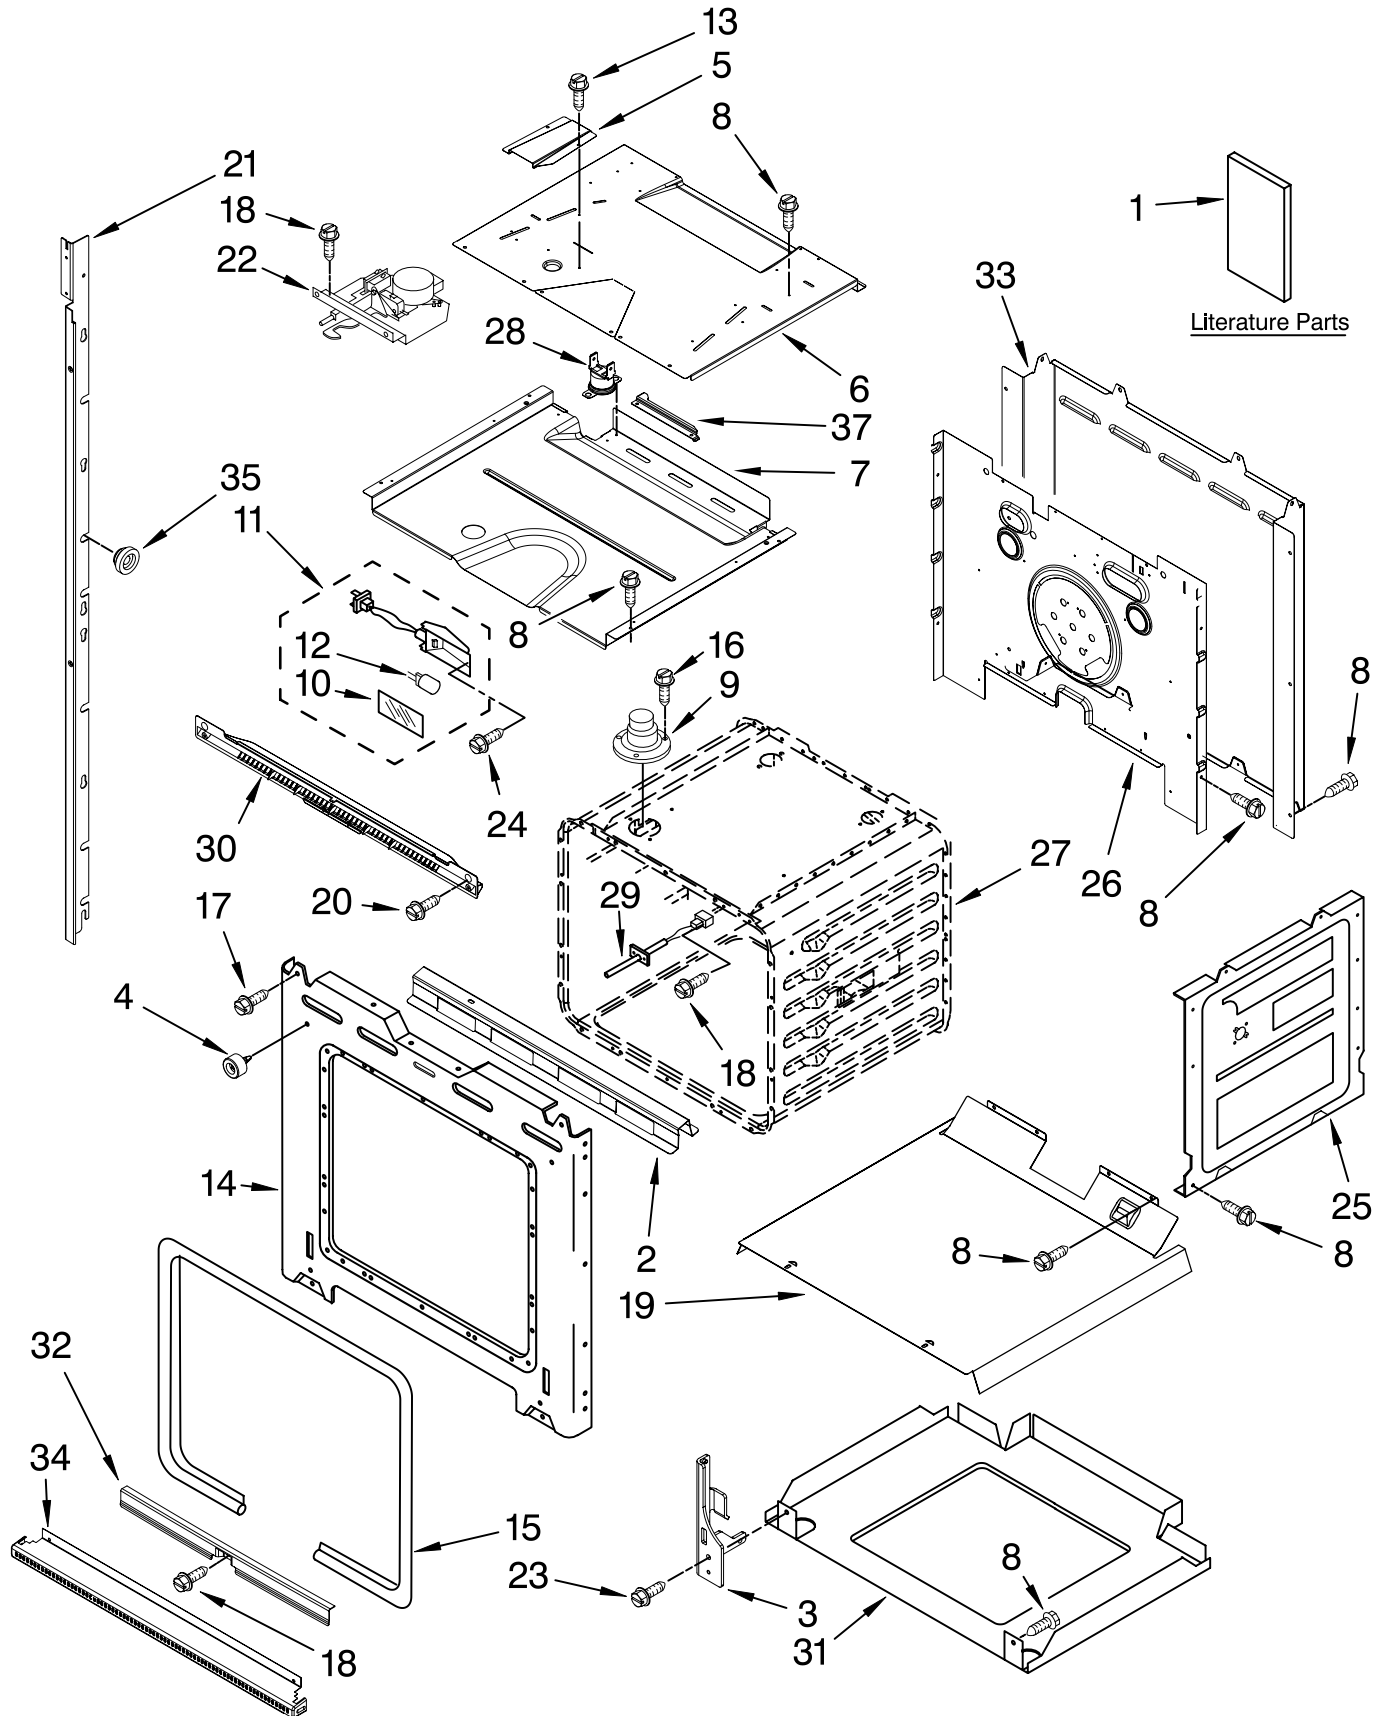

For Models: KEBK276SBL04, KEBK276SWH04, KEBK276SSS04
(Black) (White) (Stainless)

FOR ORDERING INFORMATION REFER TO PARTS PRICE LIST