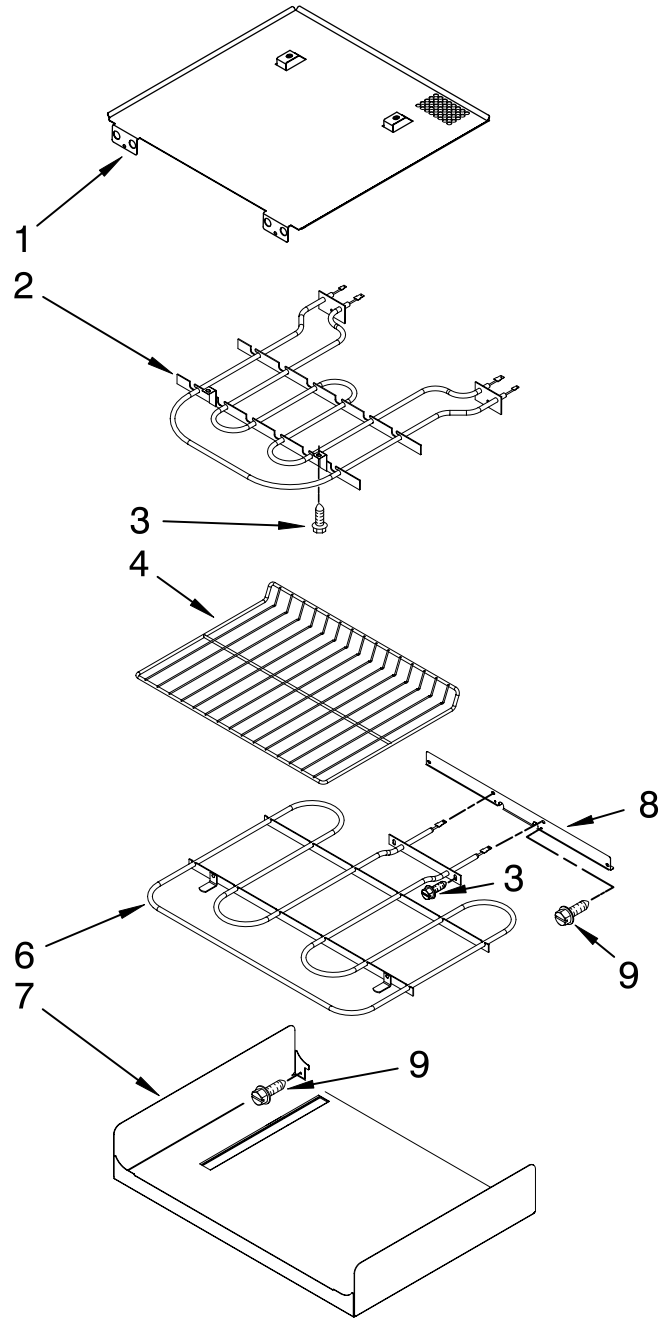

INTERNAL OVEN PARTS

For Models: KEBK276SBL04, KEBK276SWH04, KEBK276SSS04
(Black) (White) (Stainless)

Illus. No.	Part No.	DESCRIPTION

1	8304602	Element, Broil Shield
2	9760774	Element, Broil
3	4449154	Screw
4	4448715	Rack, Oven
6	9760768	Element, Bake
7	4455036	Tray, Bake
8	4450039	Cover, Bake Tray
9	4449809	Screw

FOR ORDERING INFORMATION REFER TO PARTS PRICE LIST