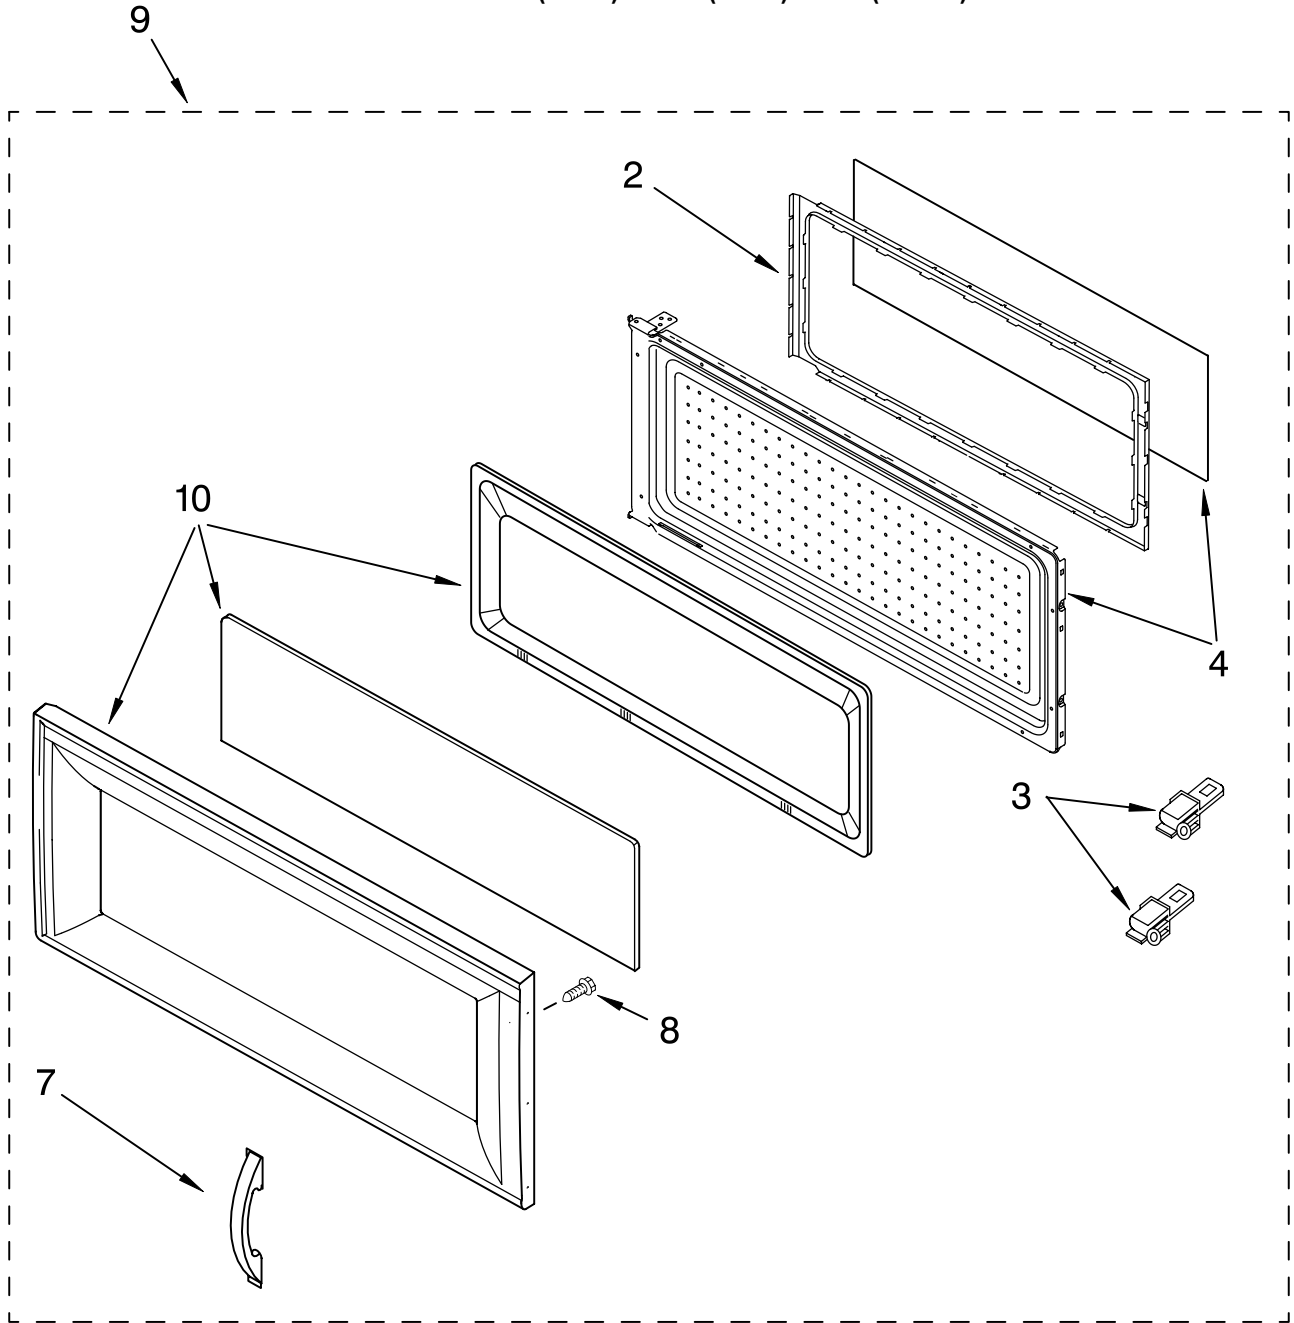

DOOR PARTS

For Models: GH4155XPQ2, GH4155XPB2, GH4155XPT2
(White) (Black) (Biscuit)

Illus. No.	Part No.	DESCRIPTION
2	8169545	Frame, Inner
3	4393913	Latch, Door
4	8185107	White
	8185109	Black
	8185108	Biscuit

Illus. No.	Part No.	DESCRIPTION
7	4393777	White
	4393782	Black
	8169642	Biscuit
8	4393833	Screw

Illus. No.	Part No.	DESCRIPTION
9	8205327	White
	8205328	Black
	8205329	Biscuit
10	8205324	White
	8205325	Black
	8205326	Biscuit

FOR ORDERING INFORMATION REFER TO PARTS PRICE LIST