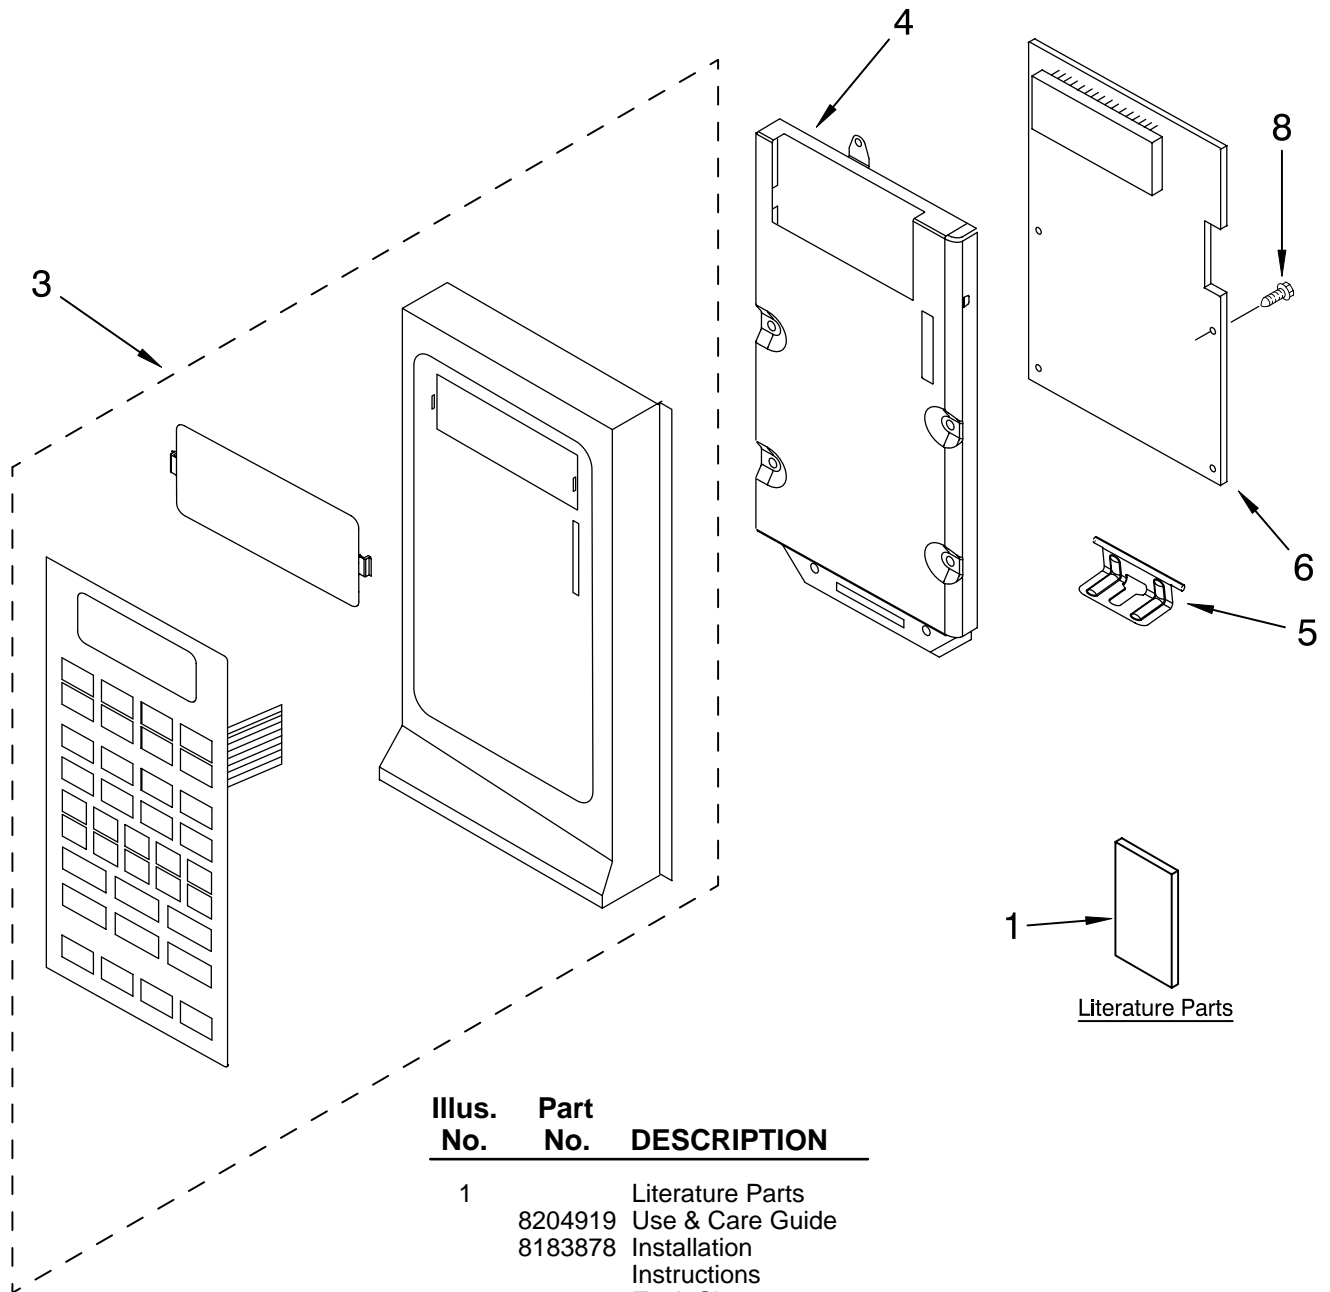

# CONTROL PANEL PARTS

For Models: GH4155XPQ2, GH4155XPB2, GH4155XPT2  
(White) (Black) (Biscuit)

MICROWAVE  
HOOD  
COMBINATION

Illus. No.	Part No.	DESCRIPTION
1	8204919 8183878 8205611 8204929	Literature Parts Use & Care Guide Installation Instructions Tech Sheet Guide, Cooking (Label)
3	8205330 8205331 8205332	Panel, Control White Black Biscuit
4	8183821	Bracket, Control
5	4393744	Plate, Hinge
6	8183726	Microcomputer
8	4393346	Screw