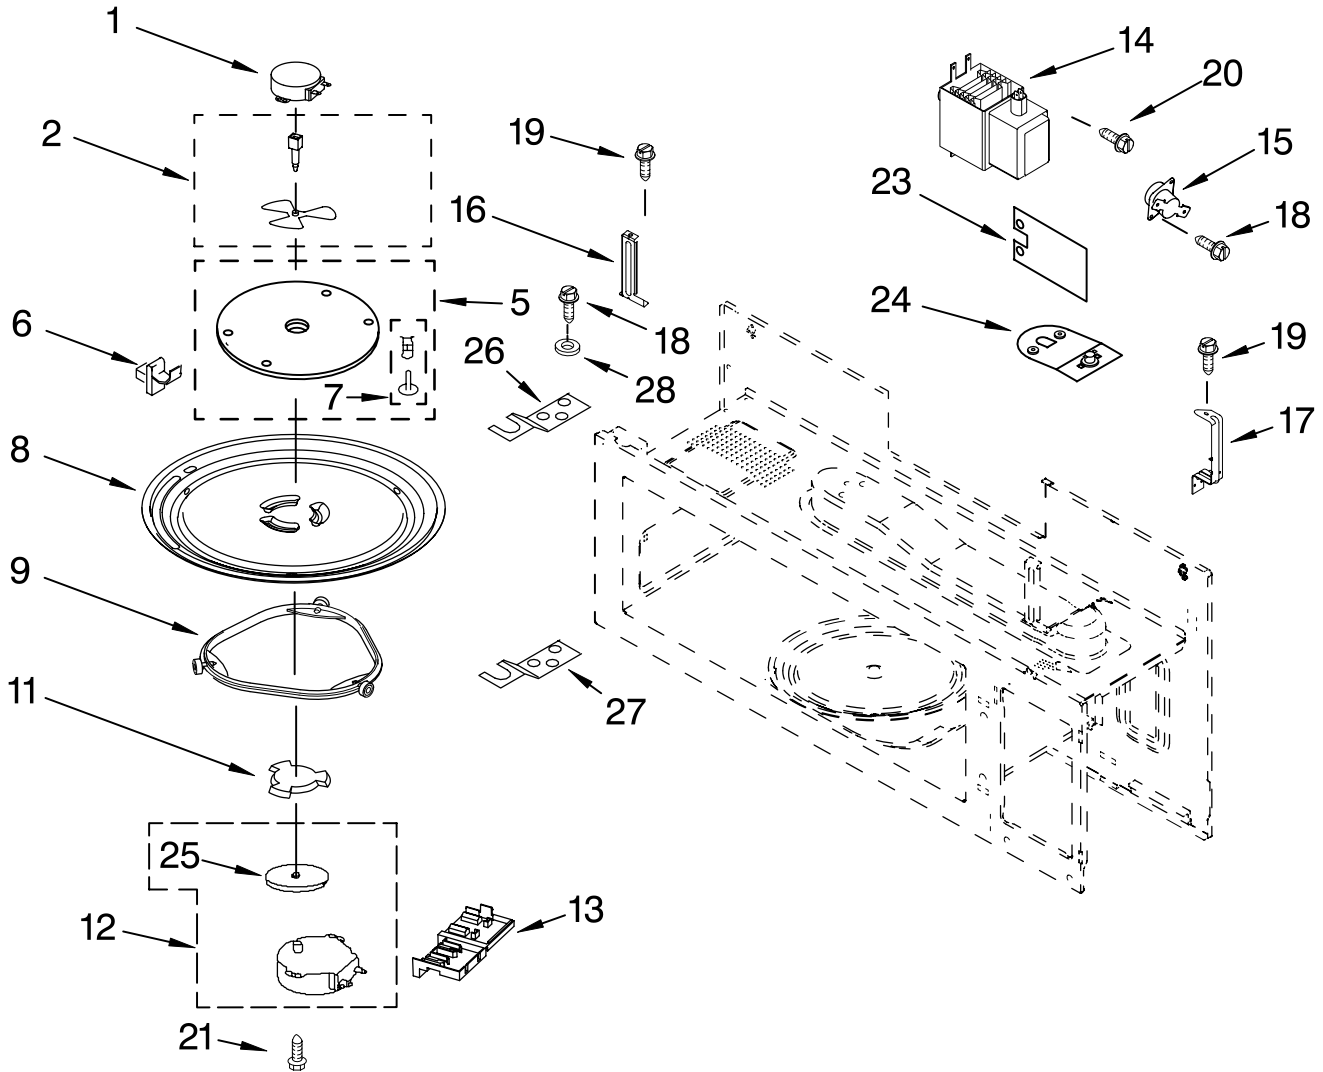

MAGNETRON AND TURNTABLE PARTS

For Models: GH4155XPQ2, GH4155XPB2, GH4155XPT2
(White) (Black) (Biscuit)

Illus. No.	Part No.	DESCRIPTION
1	8205044	Motor, Stirrer
2	8205315	Stirrer Shaft/Blade
5	8184476	Cover, Inlet
6	8204662	Hook, Rack (4)
7	8184549	Nails/Bushings (5 of Each)
8	4393799	Turntable
9	8205778	Ring, Turntable
11	8205779	Driver, Turntable

Illus. No.	Part No.	DESCRIPTION
12	8183953	Motor, Turntable
13	4393756	Cover, Terminal
14	8205791	Magnetron
15	8183698	Thermostat
16	8205792	Holder, Connector (L)
17	8169705	Holder, Connector (R)
18	4393838	Screw
19	8169474	Screw

Illus. No.	Part No.	DESCRIPTION
20	4393831	Screw
21	4393832	Screw
23	8184485	Shield
24	8184585	Thermostat And Bracket
25	8184109	Spacer
26	8183741	Hinge, Upper
27	8183742	Hinge, Lower
28	8204691	Washer

FOR ORDERING INFORMATION REFER TO PARTS PRICE LIST