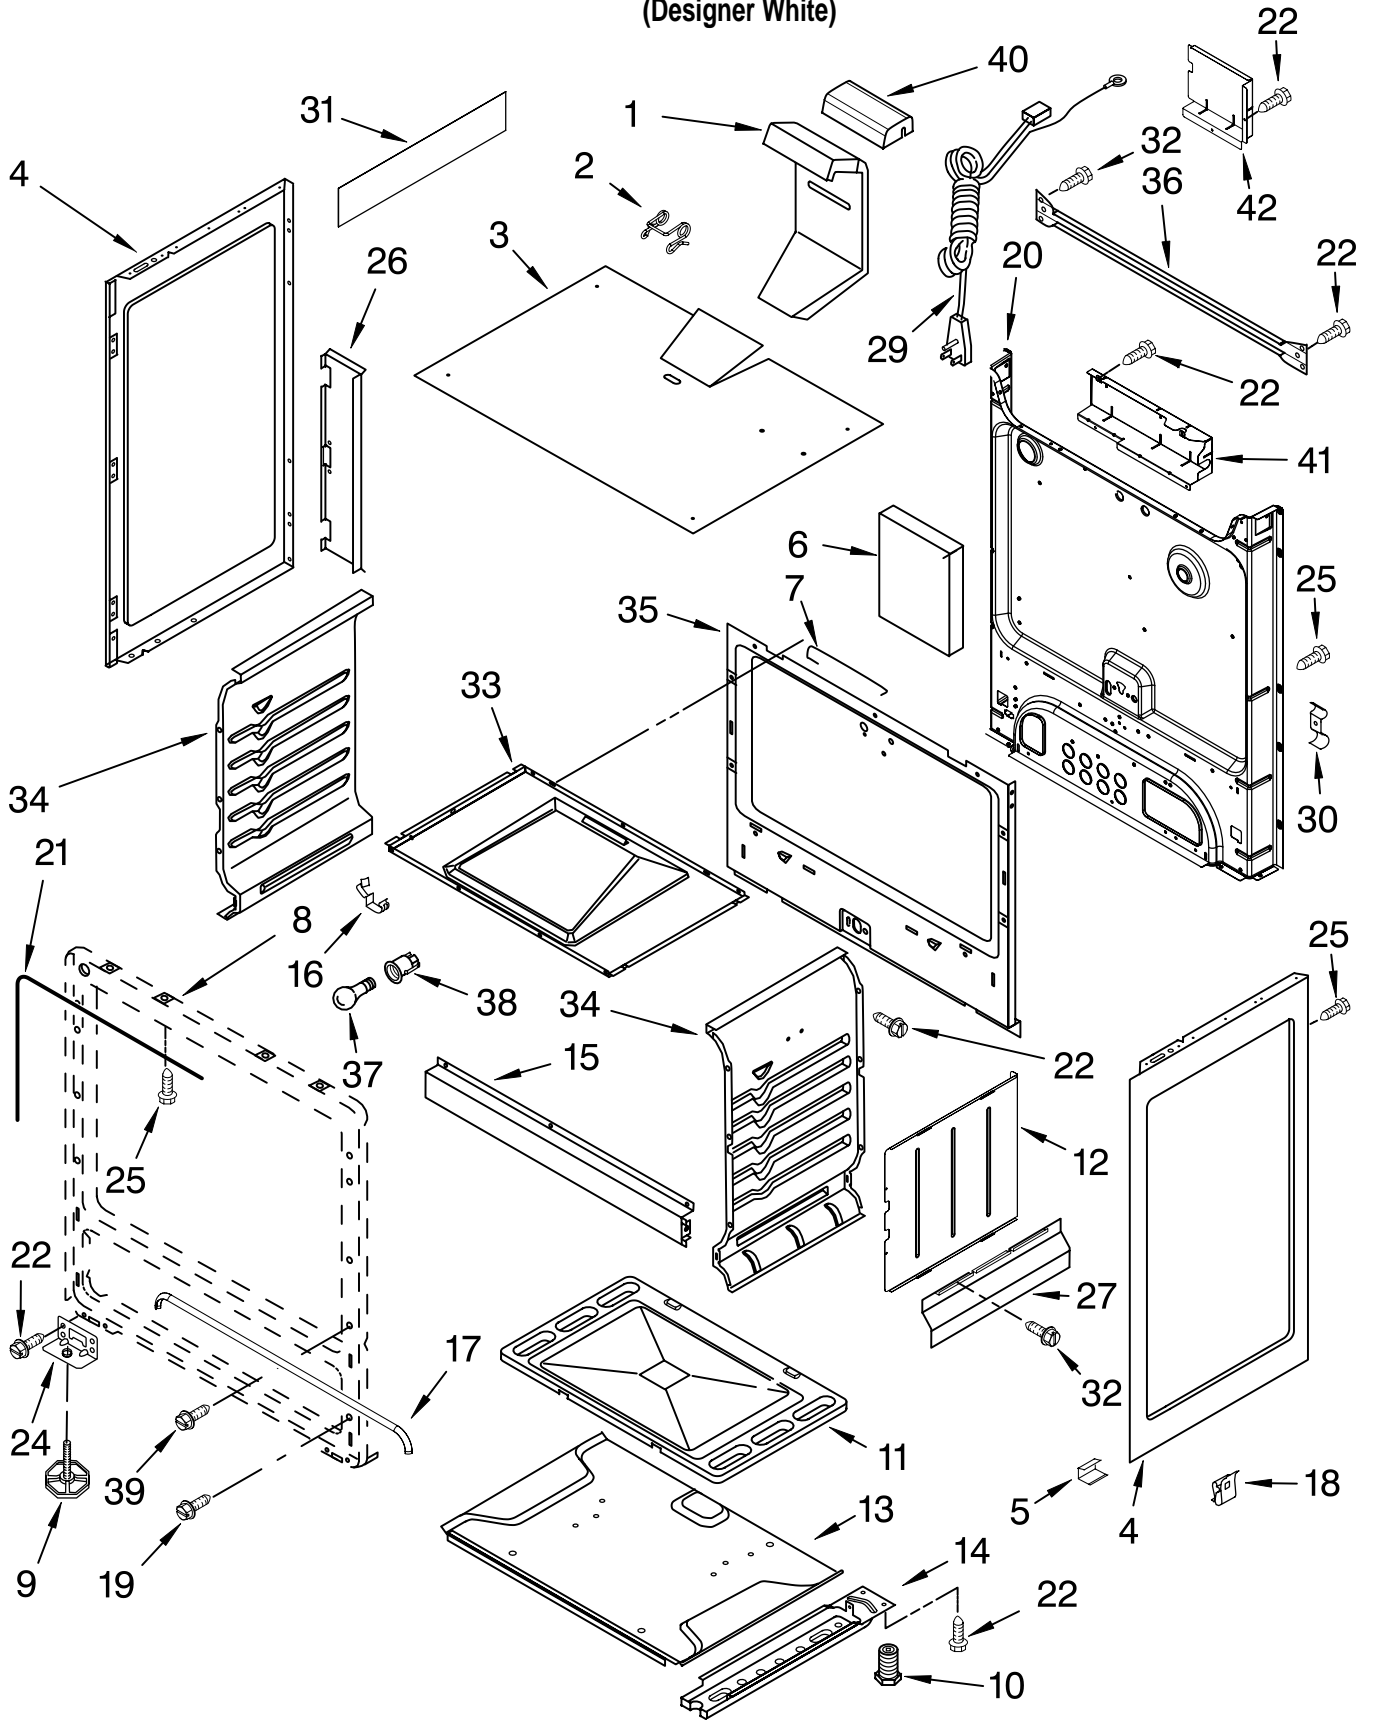

CHASSIS PARTS

For Model: SF111PXSQ2
(Designer White)

FOR ORDERING INFORMATION REFER TO PARTS PRICE LIST

CHASSIS PARTS

For Model: SF111PXSQ2
(Designer White)

<u>Illus. No.</u>	<u>Part No.</u>	<u>DESCRIPTION</u>
1	98003799	Flue Box
2	98013690	Clip, Flue
3	W10164112	Shield, Insulation
4	98010042	Panel, Side (2)
5	98005502	Clip, Oven Bottom
6	98006710	Counterweight
7	98006739	Wire, Brick
8	W10166434	Frame, Front
9	W10153610	Foot, Front (2)
10	W10058460	Foot, Rear (2)
11	98004449	Bottom, Oven
12	W10164109	Baffle, Side (2)
13	98003847	Baffle, Base
14	98003830	Rail, Base (2)
15	98012175	Support, Burner
16	98005642	Clip, Bulb (2)
17	98017162	Gasket, Broil Door
18	98009179	U-Nut
19	W10155121	Screw (4)
20	98015100	Back, Main
21	98017163	Seal, Oven
22	98006633	Screw
24	98007126	Base, Foot
25	98006632	Screw
26	98006715	Shield, Channel
27	98007191	Shield, Lower
29	98014532	Cord, Power
30	98005026	Clip, Tubing
31	98015346	Foil, Side (2)
32	98006634	Screw
33	98004447	Top, Oven
34		Side, Oven
	98004452	Right Hand
	98004451	Left Hand
35	98013777	Back, Oven
36	98015363	Support, Rear
37	98004498	Bulb, Light
38	W10114530	Socket, Light
39	98008545	Screw (4)
40	98007205	Cap, Insulation
41	98014105	Cover, Valve
42	98014104	Cover, Socket

INSULATION

W10137227 Insulation, Wrap
W10137233 Insulation, Back