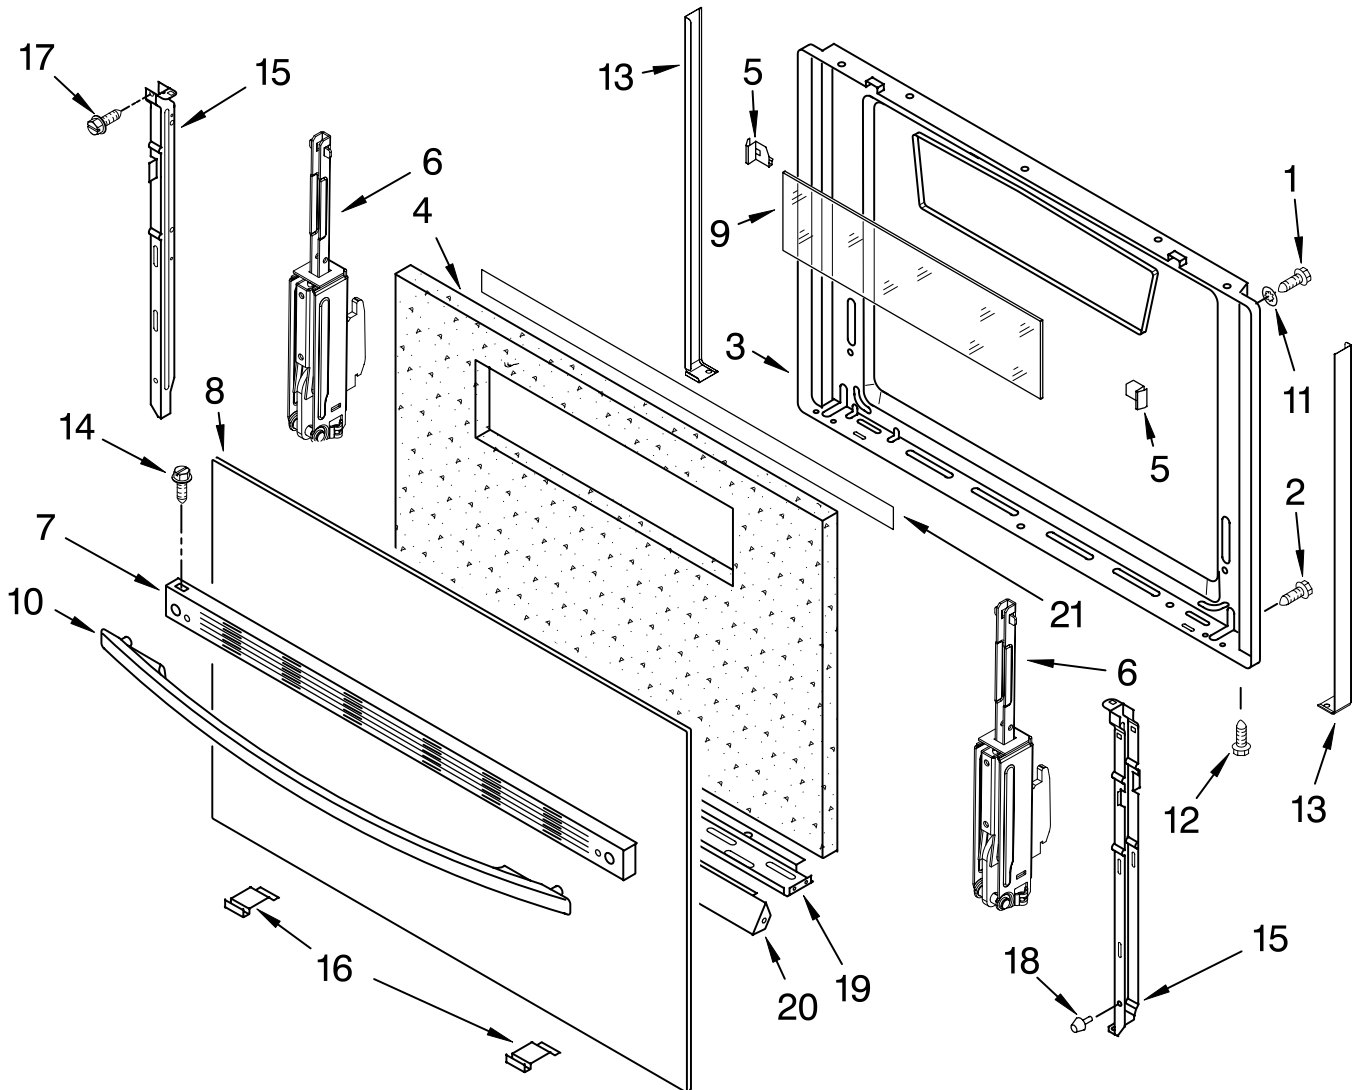

DOOR PARTS

For Model: SF111PXSQ2
(Designer White)

Illus. No.	Part No.	DESCRIPTION
1	8533842	Screw
2	98008699	Screw (2)
3	98010182	Liner, Door
4	W10137238	Insulation, Door
5		Clip, Glass
	98004952	Left
	98004953	Right
6	98017875	Hinge, Door (2)
7	98017767W	Trim, Top Door
8	98017961W	Panel, Door
9		Glass, Inner
	98006801	Coated, Reflective
	W10164708	Uncoated

Illus. No.	Part No.	DESCRIPTION
10	98017790W	Handle, Oven Door
11	98010557	Actuator (2)
12	98004993	Screw
13		Side Trim, Door(2)
	98016787W	White Left
	98016795W	White Right
14	98008544	Screw
15		Retainer
	98004564	Right
	98004629	Left

Illus. No.	Part No.	DESCRIPTION
16	98010185	Lower Trim, Door
17	98004219	Screw
18	98004227	Bumper
19	98004938	Insulation, Retainer-Top
20	98012904	Insulation, Retainer-Bottom
21	98017250	Retainer, Upper

FOR ORDERING INFORMATION REFER TO PARTS PRICE LIST