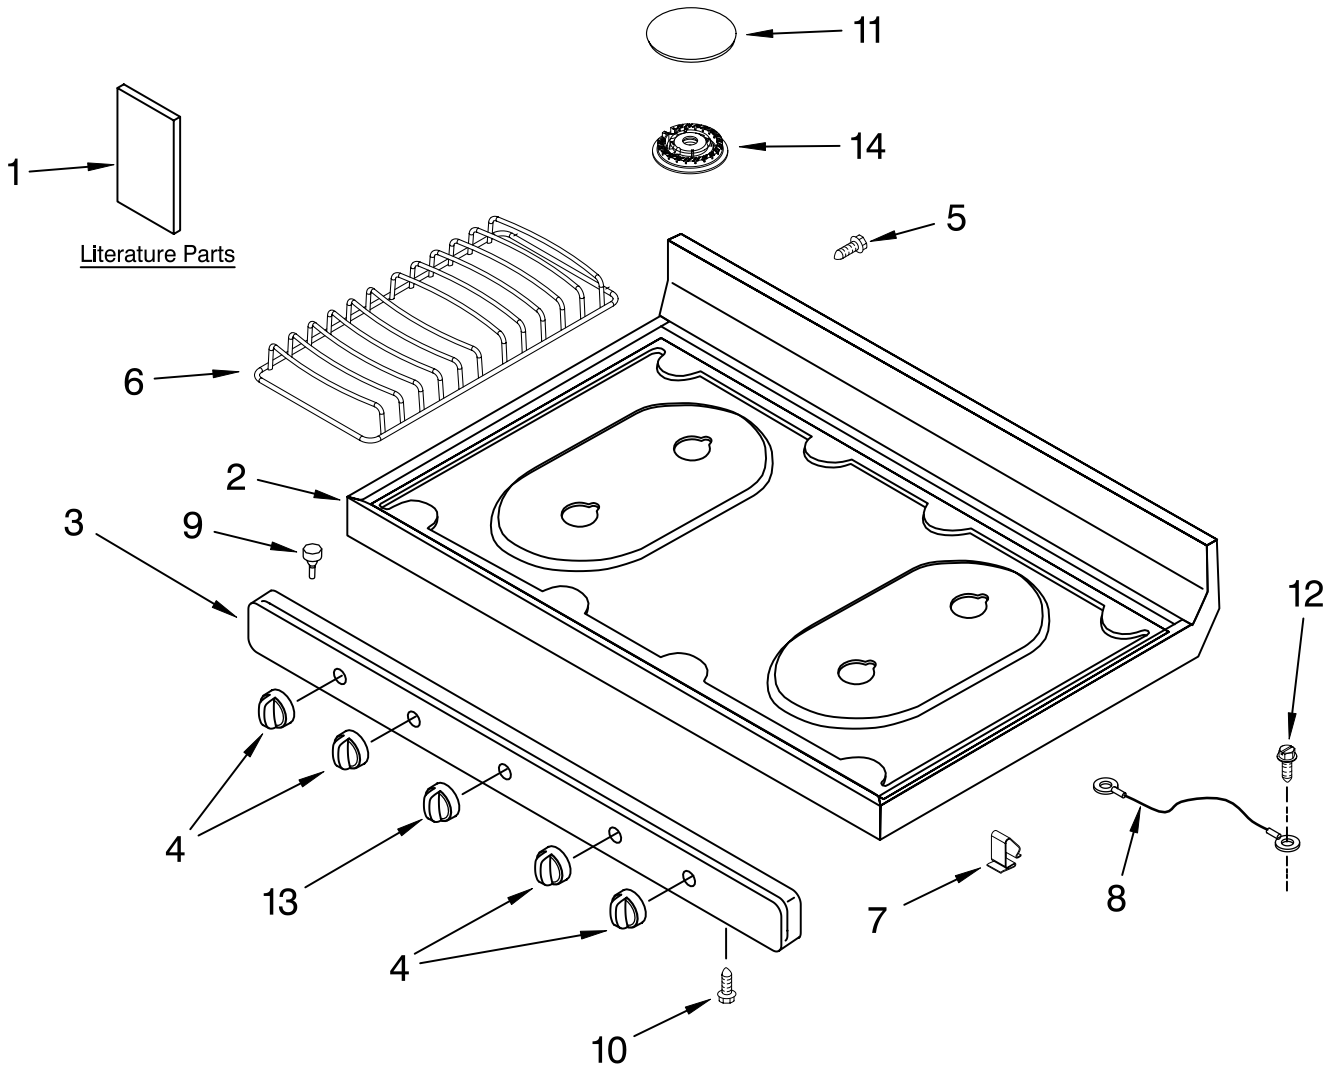

COOKTOP PARTS

For Model: SF111PXSQ2
(Designer White)

30" GAS FREESTANDING
STANDARD CLEAN RANGE
ELECTRONIC IGNITION

Illus. No.	Part No.	DESCRIPTION
1	W10032070	Literature Parts Instructions Installation
	98015589	Installation Instr (Template)
	W10106860	Guide, Use & Care
	98007130	Safer Cooking Tips
	98007032	Tech Sheet

Illus. No.	Part No.	DESCRIPTION
2	98017619W	Cooktop
3	W10094870	Panel, Manifold
4	98006102	Knob, Burner (4)
5	98007225	Screw
6	98013747	Grate, Burner (2)
7	98004722	Clip, Cooktop (2)
8	98014544	Wire, Ground