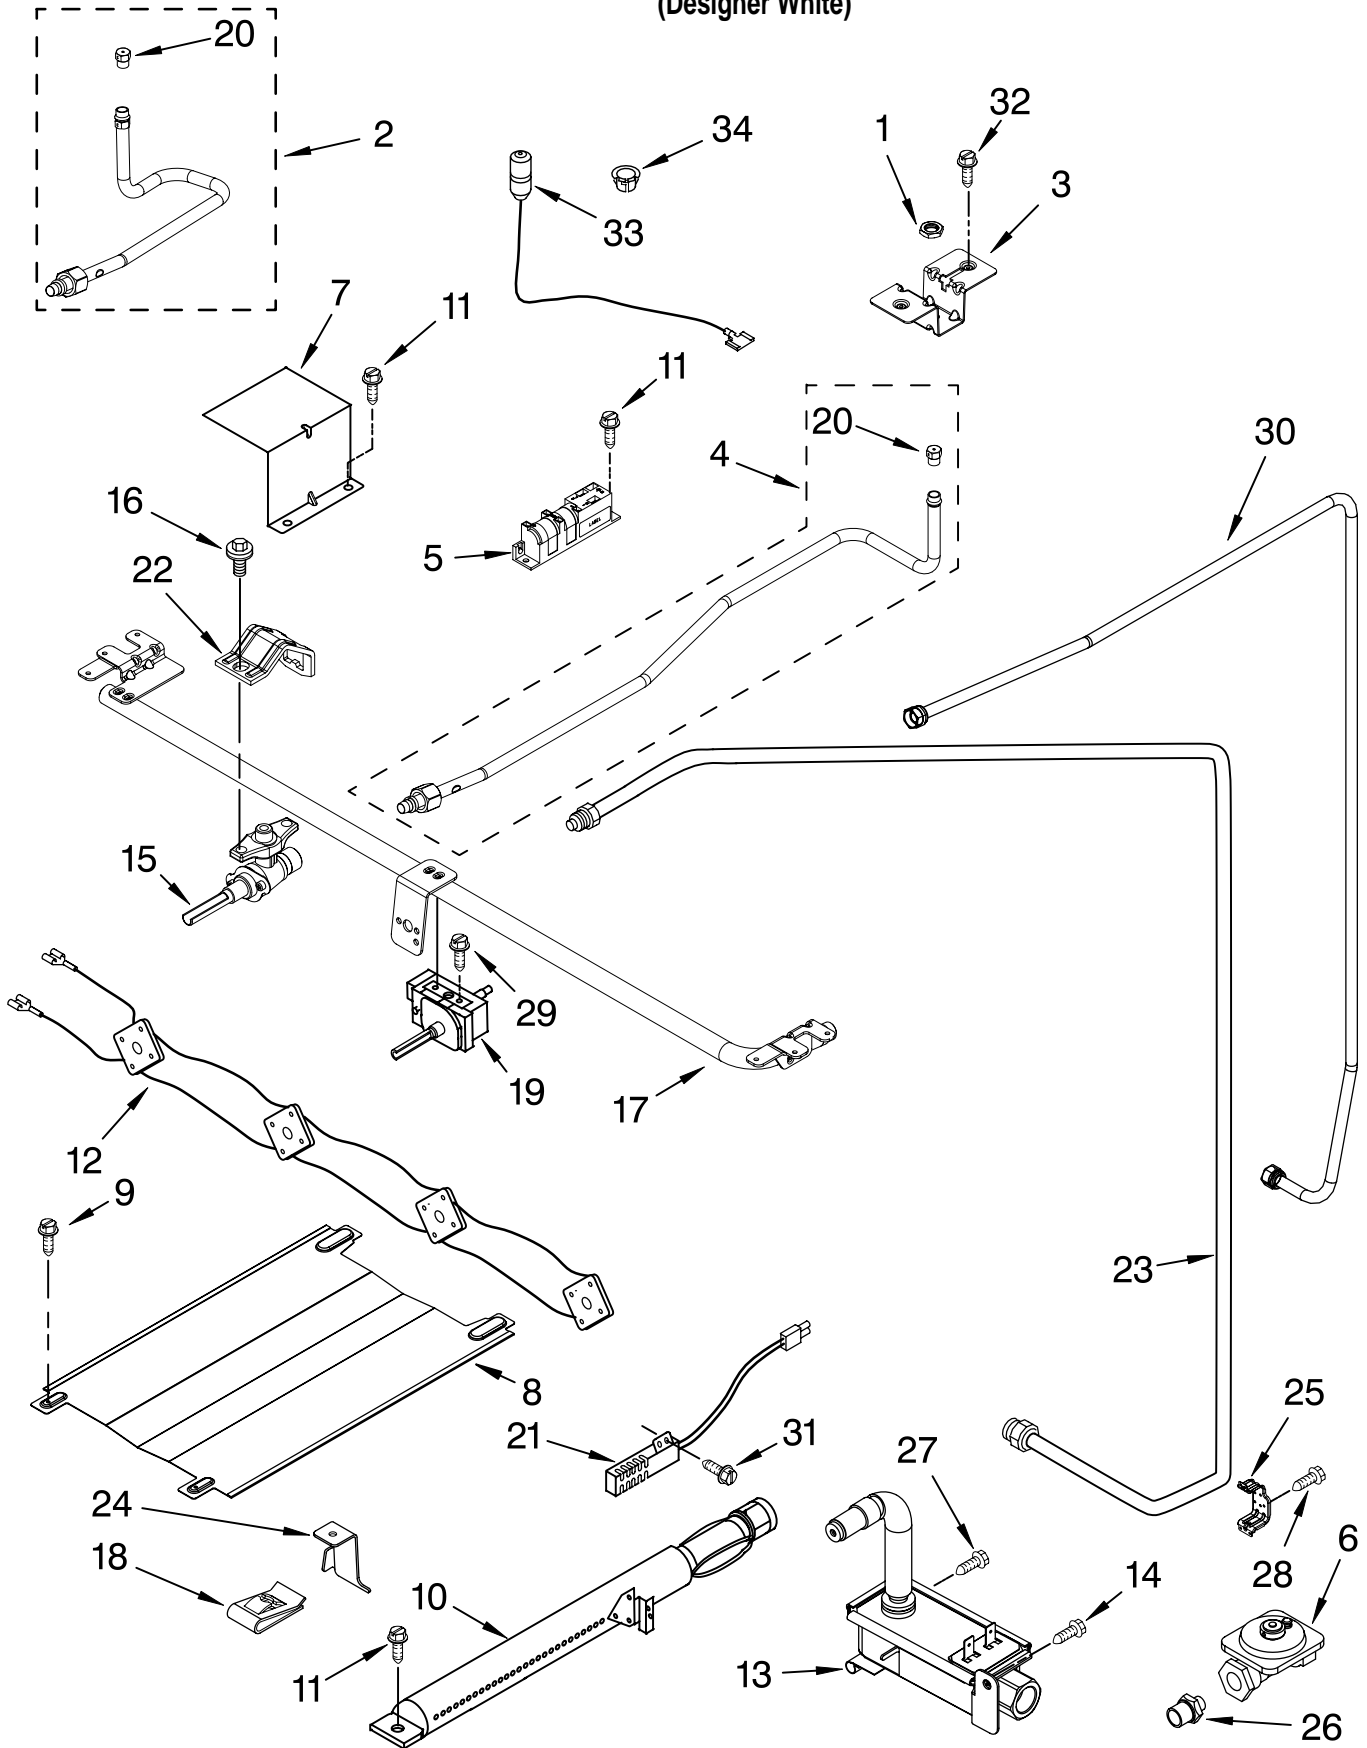

MANIFOLD PARTS

For Model: SF111PXSQ2
(Designer White)

FOR ORDERING INFORMATION REFER TO PARTS PRICE LIST

MANIFOLD PARTS

For Model: SF111PXSQ2
(Designer White)

Illus. No.	Part No.	DESCRIPTION
1	98017323	Nut (4)
2	98017582	Venturi, Front (2)
3	98017741	Brkt., Venturi (4)
4	98017359	Venturi, Rear (2)
5	98017954	Spark Module
6	98007411	Regulator
7	98007192	Cover, Module
8	98015099	Spreader, Flame
9	98006632	Screw
10	98012138	Burner, Oven
11	98006633	Screw
12	98014545	Harness, Switch
13	98014893	Valve, Oven
14	98006633	Screw
15	W10141709	Valve, Burner (4)
16	98017517	Bolt, Valve Mtg
17	98017558	Pipe, Manifold
18	98009179	U-Nut
19	98003984	Thermostat, Oven
	98005663	Bolt, T-Stat Mtg
20	98017348	Orifice (4)
21	98005652	Igniter, Oven Oven Pilot)
22	98017516	Bracket, Valve (4)
23	98007428	Tubing (Regltr to Oven Valve)
24	98013314	Locator, Burner
25	98007410	Bracket, Regulator
26	98007431	Fitting 3/8to9/16
27	98013634	Screw
28	1180823	Screw
29	98005663	Screw (2)
30	98017171	Tubing, Inlet
31	98005659	Screw
32	W10146346	Screw
33		Igniter, Top W10127480 LF W10127479 RR & RF W10127481 LR
34	98015032	Clip, Igniter

FOLLOWING PARTS NOT ILLUSTRATED

W10032010 LP Spud Kit
(For Use With LP)