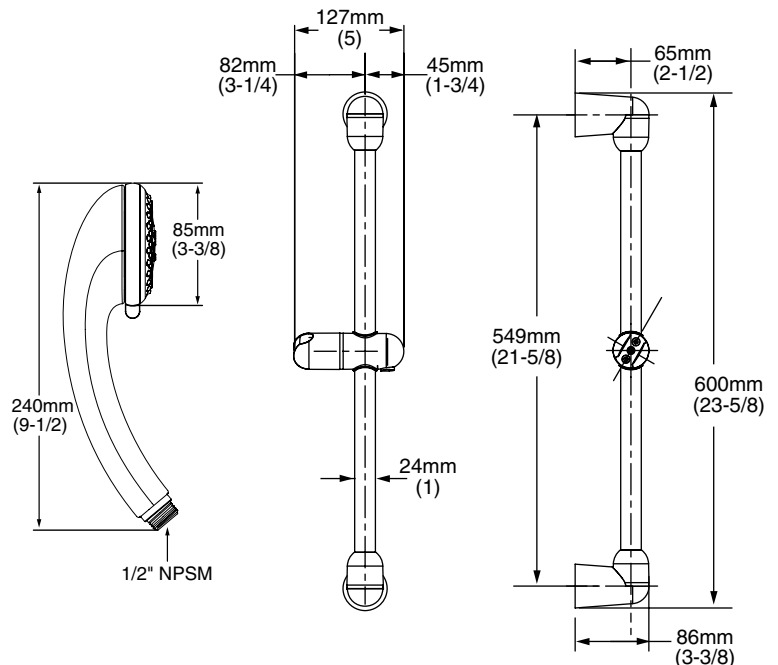

MODEL NUMBER:

1662.604 Shower System Kit

Includes:

- Water Saving Soft Handshower 1660.502
- Hose 8888.035
- Wall Supply 8888.037
- Standard Slide Bar 1660.225

GENERAL DESCRIPTION:

Complete personal shower system includes: a wall supply with 1/2" NPT female inlet, 1/2" NPSM male outlet; a 59" (1500mm) shower hose; a "Soft" personal shower; and a 25" Standard Slide Bar. Personal shower adjusts from a conventional spray to a gentle aerated flow. Spray pattern can be changed with the flick of the thumb. 1.5 gpm/5.7L/min. flow restrictor. Adjustable shower holder can be set at any height or position along the bar and angle up to 45°.

PRODUCT FEATURES:

PERSONAL SHOWER

Water Saving: Saves up to 40% in water usage.

Lightweight, Ergonomic Design: For a sure grip even with wet, soapy hands.

Simple Spray Pattern Adjustment: Spray patterns can be changed with a flick of the thumb. A true one-handed operation.

Variety of Spray Patterns: Allows the user to select the type of spray best suited to their needs.

SLIDE BAR

Simple Height Adjustment: Allows positioning of the personal shower anywhere along the bar.

SELECTION OF FINISHES

Available Finishes: Wide range of durable finishes.

SUGGESTED SPECIFICATION:

Shower system shall feature a wall supply with 1/2" NPT female inlets, 1/2" NPSM male outlet, 59" hose, personal shower and a 25" Standard Slide Bar. Personal shower shall be ergonomically designed for a positive grip even when wet. Spray pattern adjustment shall be performed with simple movement of thumb without need to change grip on handle. Personal shower shall save a minimum of 40% in water usage. Fitting shall be American Standard Model # 1662.604._____.