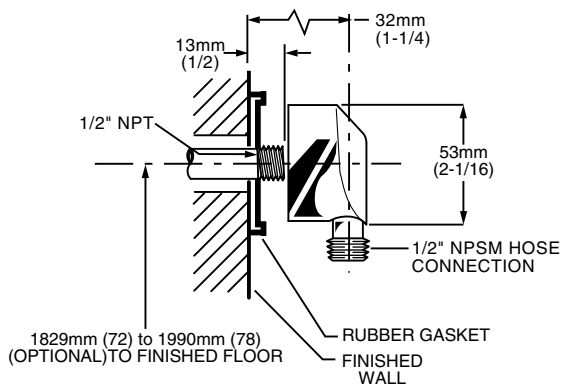

MODEL NUMBER:

1662.604 Shower System Kit

Includes:

- Water Saving Soft Handshower 1660.502
- Hose 8888.035
- Wall Supply 8888.037
- Standard Slide Bar 1660.225

GENERAL DESCRIPTION:

Complete personal shower system includes: a wall supply with 1/2" NPT female inlet, 1/2" NPSM male outlet; a 59" (1500mm) shower hose; a "Soft" personal shower; and a 25" Standard Slide Bar. Personal shower adjusts from a conventional spray to a gentle aerated flow. Spray pattern can be changed with the flick of the thumb. 1.5 gpm/5.7L/min. flow restrictor. Adjustable shower holder can be set at any height or position along the bar and angle up to 45°.

PRODUCT FEATURES:

PERSONAL SHOWER

Water Saving: Saves up to 40% in water usage.

Lightweight, Ergonomic Design: For a sure grip even with wet, soapy hands.

Simple Spray Pattern Adjustment: Spray patterns can be changed with a flick of the thumb. A true one-handed operation.

Available Finishes: Wide range of durable finishes.

SUGGESTED SPECIFICATION:

Shower system shall feature a wall supply with 1/2" NPT female inlets, 1/2" NPSM male outlet, 59" hose, personal shower and a 25" Standard Slide Bar. Personal shower shall be ergonomically designed for a positive grip even when wet. Spray pattern adjustment shall be performed with simple movement of thumb without need to change grip on handle. Personal shower shall save a minimum of 40% in water usage. Fitting shall be American Standard Model # 1662.604._____.