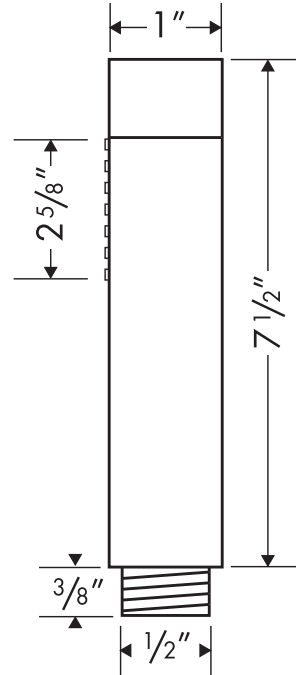

Starck Handshower

28532XX1

Available in Chrome (00), Brushed Nickel (82)

Product Specification

Two spray modes: full and mono
Rubit™ cleaning system
Fits all 1/2" handshower hoses
Flow rate 2.5 gpm