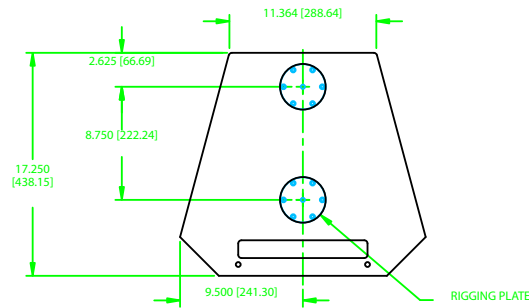

APL-800 POWERED LOUDSPEAKER

FRONT VIEW