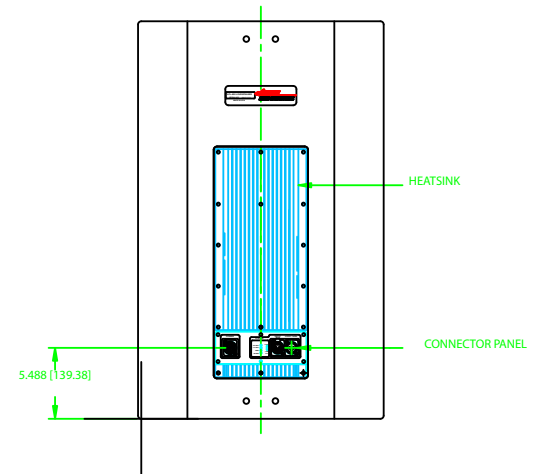

NOTES: UNLESS OTHERWISE SPECIFIED

1. OPTIONAL TRIM IS NOT SHOWN ABOVE.
2. DIMENSIONS ARE IN INCHES & [MILLIMETERS].

NOT TO SCALE

SCALE 1/4 DRAWN WWI 02/19/02

REVISED

PRODUCT NUMBER: 105-1800

SIZE D DRAWING NO. ZAPL800

REVISION A

APL-800 POWERED LOUDSPEAKER