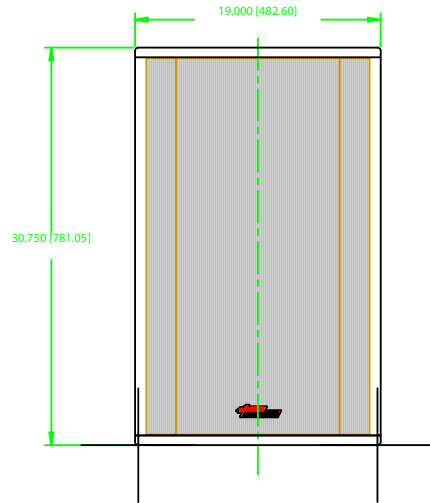

APL-800 POWERED LOUDSPEAKER

FRONT VIEW