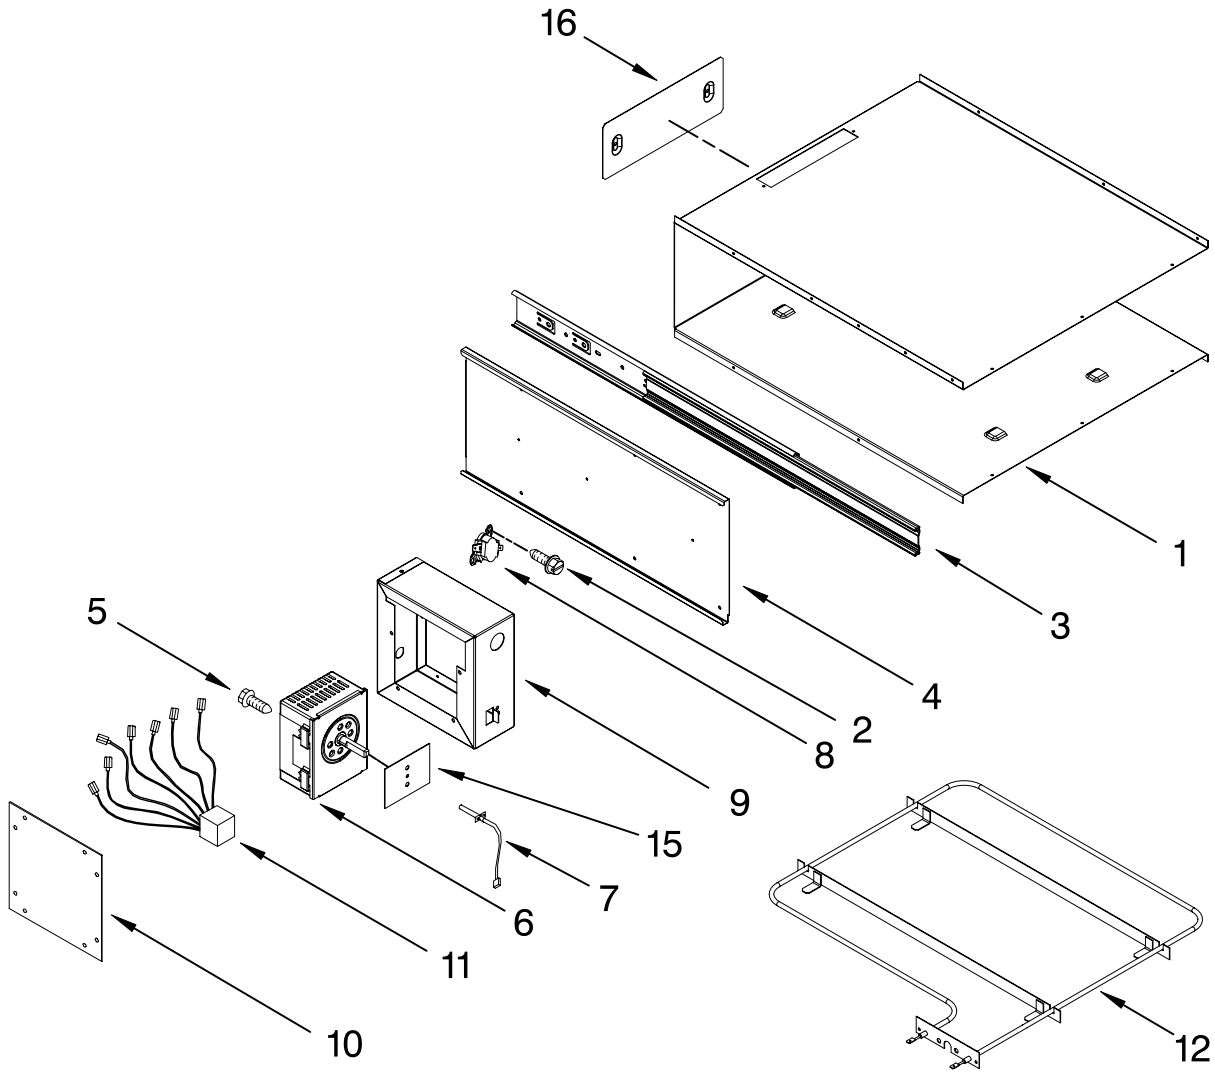

INTERNAL WARMING DRAWER PARTS

For Model: KFRU488VSS00

(Stainless Steel)

Illus. No.	Part No.	DESCRIPTION	Illus. No.	Part No.	DESCRIPTION	Illus. No.	Part No.	DESCRIPTION
1	W10244974	Wrapper	5	311865	Screw	10	W10137871	Cover, Enclosure
2	313806	Screw (1)	6	W10137873	Control	11	W10137880	Harness, Wire
3	W10137691	Slide Assembly	7	W10137881	Sensor, Wrm.Drwr.	12	W10137877	Element, Heating
4	W10137883	Right Panel	8	W10137879	Thermal Fuse	15	W10118113	Seal, Switch
	W10137882	Left Panel	9	W10137872	Enclosure, Electric	16	W10118073	Heat Shield

FOR ORDERING INFORMATION REFER TO PARTS PRICE LIST