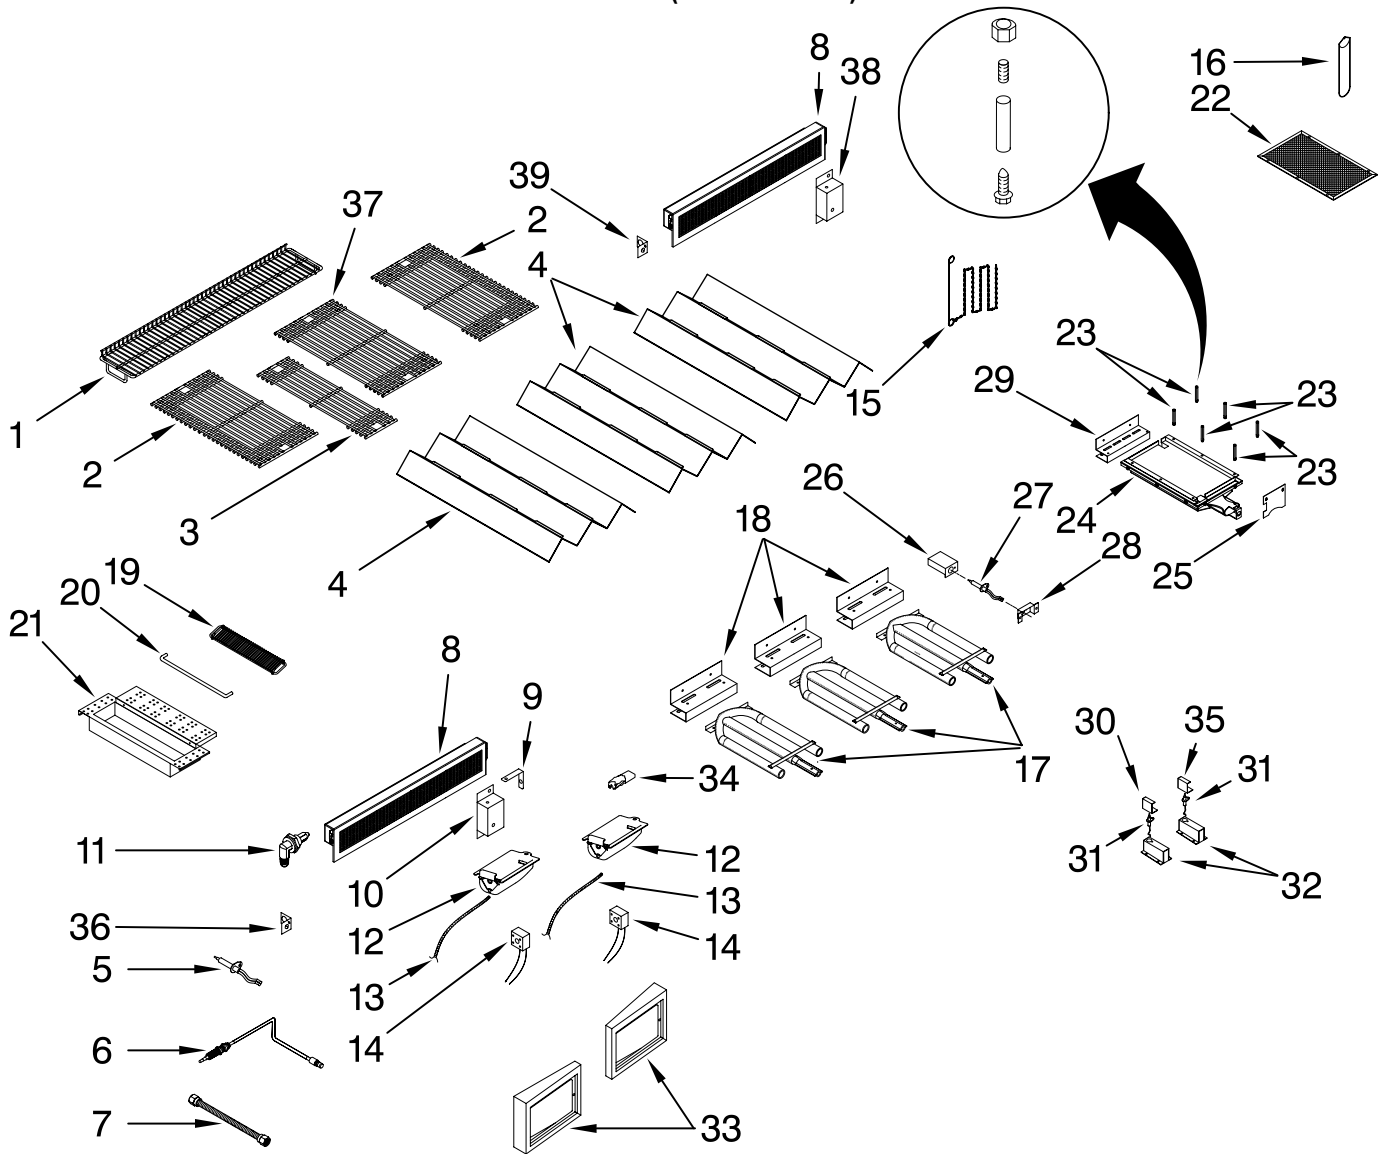

BURNERS, GRATES, AND LIGHTS PARTS

For Model: KFRU488VSS00

(Stainless Steel)

Illus. No.	Part No.	DESCRIPTION
1	W10140223	Rack, Warming
2	W10244714	Rack, Large
3	W10244176	Rack, Small
4	W10244180	Plate, Sear
5	W10298673	Ignitor, Hot Rear Burner
6	W10244204	Thermocouple, Rear Burner
7	W10140211	Flex Tube, Rear Burner
8	W10140227	Burner, Rear(2)
9	W10244186	Bracket, Rear Thermocouple
10	W10244184	Cover, Rear Thermocouple (LF)

Illus. No.	Part No.	DESCRIPTION
11	W10244205	Orifice, Rear Burner
12	W10140242	Light, Grill
13	W10140244	Light, Grill(Set)
14	W10128631	Socket, Light
15	W10285882	Rod, Lighting
16	W10285881	Bag, Lighting Rod
17	W10128775	Burner, Main
18	W10244202	Bracket, Main Brnr
19	W10134790	Grate, Smoke Box
20	W10134791	Handle, Smoke Box
21	W10244190	Box, Smoke
22	W10294369	Screen, Sear Brnr
23	W10137683	Rod, Connecting
24	W10140225	Burner, Sear
25	W10247018	Panel, Sear Brnr
26	W10244200	Igniter, Gas Coll.

Illus. No.	Part No.	DESCRIPTION
27	W10133874	Igniter, Sear Brnr
28	W10244199	Bracket, Sear Ign.
29	W10244201	Bracket, Sear Brnr
30	W10244198	Collector, Gas Left
31	W10247024	Ignitor, Hot Surface
32	W10244197	Bracket, Main Brnr
33	W10140258	Light Set
34	8204670	Bulb, Light
35	W10244196	Collectr, Gas Right
36	W10244185	Bracket, Ignitor Rear Burner (LF)
37	W10244177	Rack, Medium
38	W10244189	Cover, Rear Thermocouple (RT)
39	W10244188	Bracket, Ignitor Rear Burner (RT)

FOR ORDERING INFORMATION REFER TO PARTS PRICE LIST