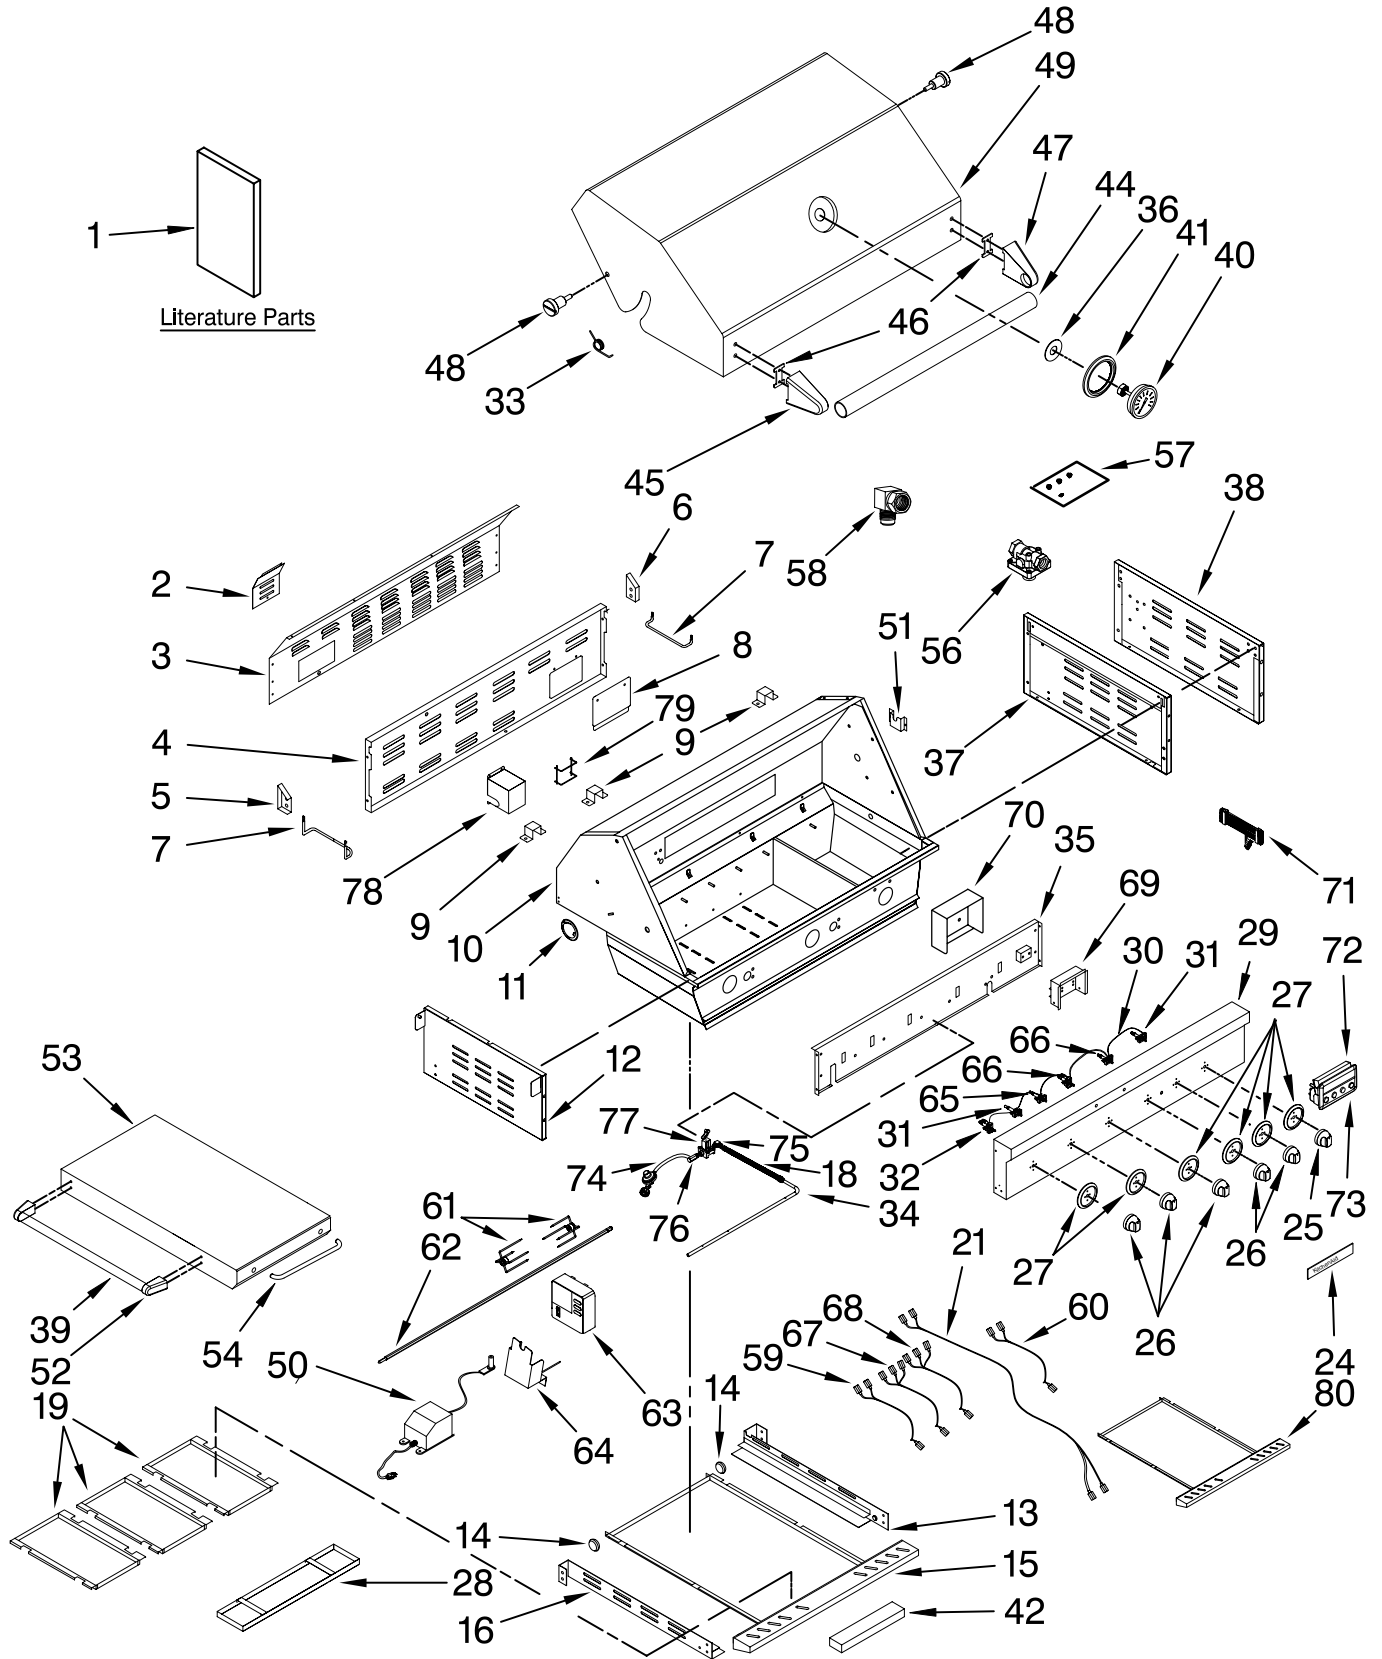

GRILL PARTS
For Model: KFRU488VSS00
(Stainless Steel)

48" CARTED GRILL

FOR ORDERING INFORMATION REFER TO PARTS PRICE LIST

GRILL PARTS

For Model: KFRU488VSS00
(Stainless Steel)

Illus. No.	Part No.	DESCRIPTION	Illus. No.	Part No.	DESCRIPTION	Illus. No.	Part No.	DESCRIPTION
1		Literature Parts	24	W10285657	Nameplate	51	W10247106	Bracket, Spit
	W10175731	Use & Care Guide	25	W10285660	Knob, Main Burner	52	W10128659	Bracket, Handle
2	W10244182	Cover, Rear(2)	26	W10134822	Knob, Rear Burner	53	W10136946	Shelf, Side (LF)
3	W10244183	Panel, Rear	27	W10128756	Bezel, Knob	54	W10128662	Bar, Tool
4	W10244332	Panel, Access	28	W10244964	Tray, Grease	56	W10246810	Regulator (NG)
5	W10247108	Bracket, Panel Left	29	W10244947	Panel, Control	57	W10246811	Kit, Orifice NG
6	W10247107	Bracket, Panel Right	30	W10140236	Harness, Wire Control	58	W10246809	Connector (Brass)
7	W10247109	Bracket, Warming Rack	31	W10244954	Valve, Main Brnr	59	W10304337	Harness, Power
8	W10128637	Cover, Access Panel	32	W10244951	Valve, Rear Brnr	60	W10304338	Harness, Power
9	W10244338	Clip, Wire	33	W10244173	Spring, Hood	61	W10247197	Fork, Spit
10		Not Serviced	34	W10244957	Manifold	62	W10140240	Rod, Spit
11	W10247110	Hole Plug	35	W10244958	Baffle, Front	63	W10167017	Motor, Rotisserie
12	W10244959	Panel, Side Left	36	W10140257	Washer, Flat	64	W10247113	Bracket, Rot. Mtr.
13	W10244962	Bracket, Grease Tray (Right)	37	W10244341	Side Panel, Right	65	W10244953	Valve, Sear Burner
14	W10128655	Roller, Drip Tray	38	W10244340	Panel, Outer (RT)	66	W10244949	Valve, Side Burner
15	W10244966	Drip Tray Assy (Includes Rollers)	39	W10128660	Handle, Shelf	67	W10304339	Harness, Display
16	W10244965	Bracket, Grease Tray (Left)	40	W10128777	Thermometer	68	W10304340	Harness, Display
18	W10244195	Flex Tube, Manifold	41	W10128779	Bezel, Thermometer	69	W10244955	Box, Display
19	W10244963	Tray, Grease	42	W10247023	Panel, Grease Tray	70	W10244956	Box, UI Inner
21	W10140245	Harness, Wire Light	44	W10140208	Handle, Hood	71	W10244948	Wire, Display
			45	W10128785	Endcap, Handle (Left)	72	W10244945	Display, UI
			46	W10128786	Spacer, Handle	73	W10244946	Button, Display
			47	W10128787	Endcap, Handle (Right)	74	W10247196	Regulator, LP
			48	W10128788	Hinge, Lid	75	W10244337	Valve, Flange
			49	W10244172	Hood	76	W10244333	Connector, Brass
			50	W10247115	Transformer, Rotisserie Motor	77	W10247149	Valve, Safety
						78	W10244336	Box, Insulator
						79	W10140243	Bracket, Middle
						80	W10244967	Tray, Grease