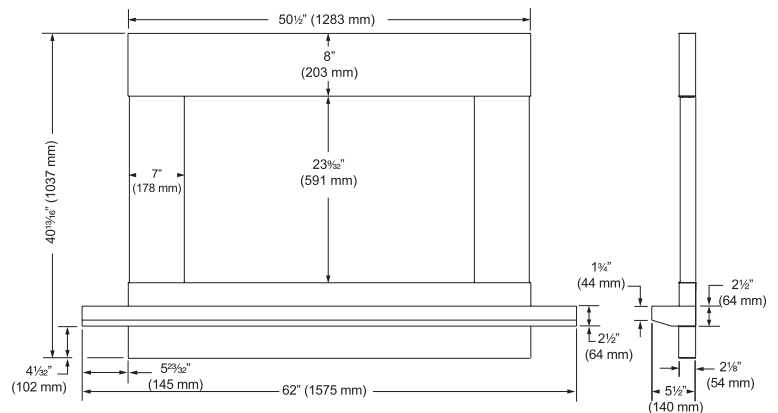

Metro Face Kit for DVBR36:

Features and Benefits

- Clean-faced circulating direct vent gas fireplace (louver-free look!)
- Insta-Flame Ceramic Burner system
- 9 or 10 Piece Split Oak Ceramic fiber log set comes standard
- Tempered glass panel with generous viewing area
- Manual flame adjustment
- Wall switch for convenient On/Off operation
- Electrical junction box to power optional fan kit
- Accommodates both top and rear venting for installation flexibility

Options

- Ceramic brick liner provides appearance of masonry brickwork
- Remote Controls
- FK12 fan kit
- Wall Thermostat
- NG to LP gas conversion kit

Options For DVBR36 Only

- Dedicated stylish and contemporary Metro Face Kit for DVBR36 available in Sleek Ebony Black frame with wood beam creates fashion-forward appeal drawing attention in any room setting.

Wood Beam available in:

- Cognac (MADVBR36FKBC02)
- Espresso (MADVBR36FKBE01)
- Light Maple (MADVBR36FKBM03)

- Tranquility Stone Kit (TQS36) includes Tranquility Stones in various hues of grays and beiges with a contemporary stainless steel grate

ph: 1.800.525.1898

www.vermontcastings.com
www.majesticproducts.com

YOUR DEALER