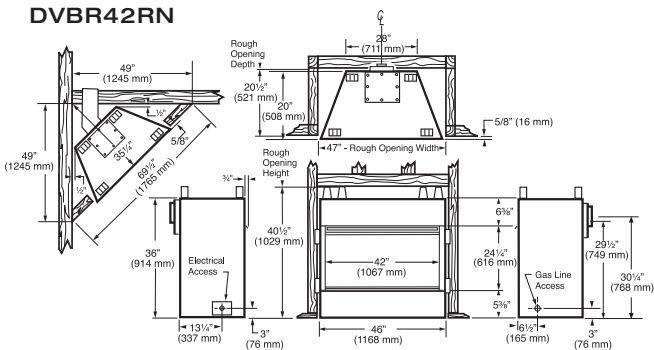

#### Metro Wood Beam available in three colors:

Model #	DVBR36RN	DVBR42RN
<b>PERFORMANCE:</b>		
BTUs	16,000-24,000	18,000-27,000
Steady State Efficiency (with fan on):	70% LP / 69% NG	70% LP / 69% NG
AFUE by D.O.E Ratings:	63%	63%
Fuel Type	NG; optional conversion kit for LP	NG; optional conversion kit for LP
<b>APPEARANCE:</b>		
Glass Size	34 3/4" x 19 1/4"	40 3/4" x 22 1/4"
Logs	9	10
<b>SPECS:</b>		
Weight	140	152
Cubic Feet	25	28
Fireplace Dimensions	40" W x 40 1/4" H x 20" D	46" W x 40 1/4" H x 20" D
Rough Opening Dimensions	41" W x 40 1/2" H x 20 1/2" D	47" W x 40 1/2" H x 20 1/2" D