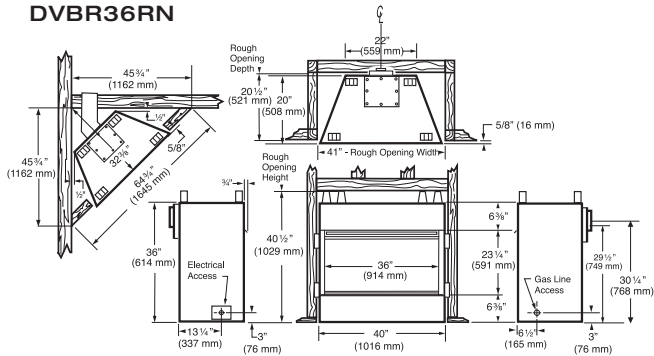

HiStyle Direct Vent Gas Fireplaces

Models • DVBR36RN • DVBR42RN

Even More Style to Match your Style.

It's the first true, clean-faced direct vent fireplace, and it's only by Majestic®. Our HiStyle DVBR Series accommodates an impressive and unique clean-faced (no louvers) circulating gas fireplace. Designed for a distinctive look, the HiStyle DVBR36 Series will make any room a showplace of style and comfort.

DVBR36RN

DVBR42RN

Metro Wood Beam available in three colors:

Model #	DVBR36RN	DVBR42RN
PERFORMANCE:		
BTUs	16,000-24,000	18,000-27,000
Steady State Efficiency (with fan on):	70% LP / 69% NG	70% LP / 69% NG
AFUE by D.O.E Ratings:	63%	63%
Fuel Type	NG; optional conversion kit for LP	NG; optional conversion kit for LP
APPEARANCE:		
Glass Size	34 3/4" x 19 1/4"	40 3/4" x 22 1/4"
Logs	9	10
SPECS:		
Weight	140	152
Cubic Feet	25	28
Fireplace Dimensions	40" W x 40 1/4" H x 20" D	46" W x 40 1/4" H x 20" D
Rough Opening Dimensions	41" W x 40 1/2" H x 20 1/2" D	47" W x 40 1/2" H x 20 1/2" D

Metro Face Kit for DVBR36:

Features and Benefits

- Clean-faced circulating direct vent gas fireplace (louver-free look!)
- Insta-Flame Ceramic Burner system
- 9 or 10 Piece Split Oak Ceramic fiber log set comes standard
- Tempered glass panel with generous viewing area
- Manual flame adjustment
- Wall switch for convenient On/Off operation
- Electrical junction box to power optional fan kit
- Accommodates both top and rear venting for installation flexibility

Options

- Ceramic brick liner provides appearance of masonry brickwork
- Remote Controls
- FK12 fan kit
- Wall Thermostat
- NG to LP gas conversion kit

Options For DVBR36 Only