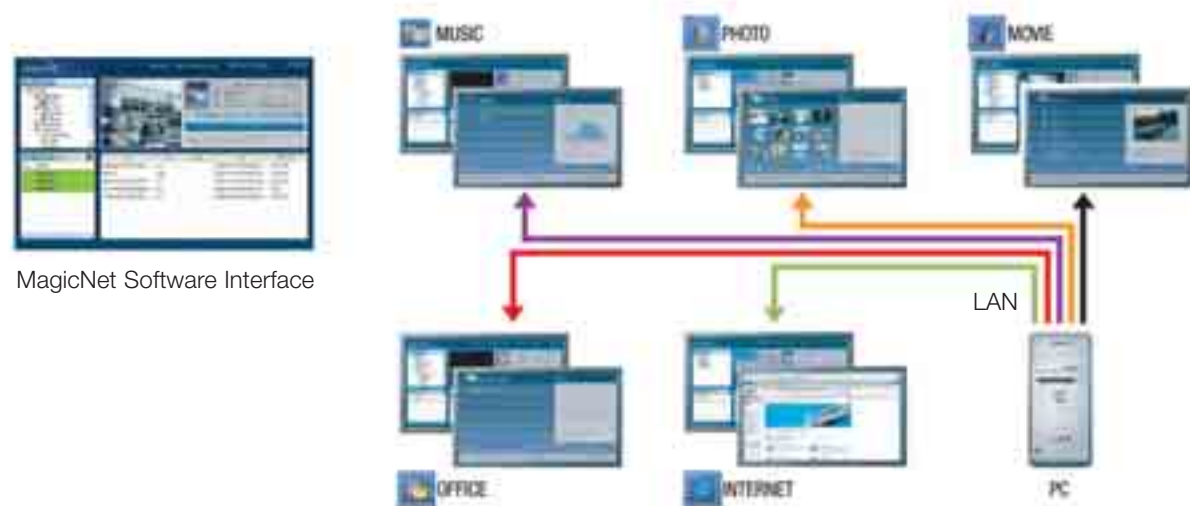

Digital Signage

SM320P and SM400P and SM460P

Make sure you're seen and heard - loud and clear

On those occasions where image size is paramount these displays are ideal. With a high resolution they are perfect for applications where picture definition is critical, such as point of sale and point of information spaces. Featuring plug and play as standard, they support both data and video signals. Optional wall mount bracket and speakers are also available, making them the most flexible and powerful large screen displays on the market.

Large Format

Networked Digital Signage

MagicNet allows you to distribute content across the network delivering unique content to each screen from a single PC.

As such, MagicNet is perfect for businesses that want the benefits of digital signage without the need for a dedicated PC for each display. Ideally suited to airports, hotels, shopping malls, offices, corporate lobbies, theatres, museums, exhibitions, and sports venues. MagicNet transmits media files (photo, audio and movie files) and office files (Power Point, Excel, Word, HTML and PDF files) existing on a server to screens connected to a network using the server/client architecture. Several screens can be connected to a LAN with content scheduled to appear at pre-defined times. This technology is unique to Samsung displays and not only delivers considerable cost savings but also improves the delivery of information.

MagicNet Software Interface

SM400Pn and SM460Pn

Get the right message across - to the right people at the right time

Optimise the performance of retail, travel, office, leisure, sports and entertainment locations by delivering targeted information 24/7.