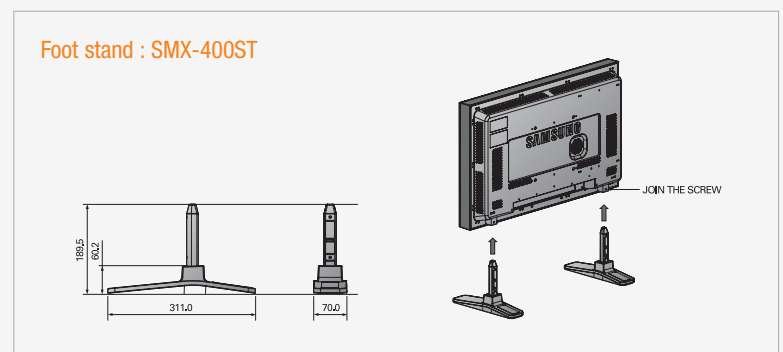

I Optional Accessory (unit: mm)

SAMSUNG ELECTRONICS CO., LTD.

416, Maetan 3 Dong, YeongTong-Gu, Suwon City, Kyeonggi-Do, Korea, 443-742
Tel: +82-31-277-3342-3347 Fax: +82-31-277-6597
<http://www.samsungsecurity.com>

Distributed by

* Design and specifications are subject to change without notice