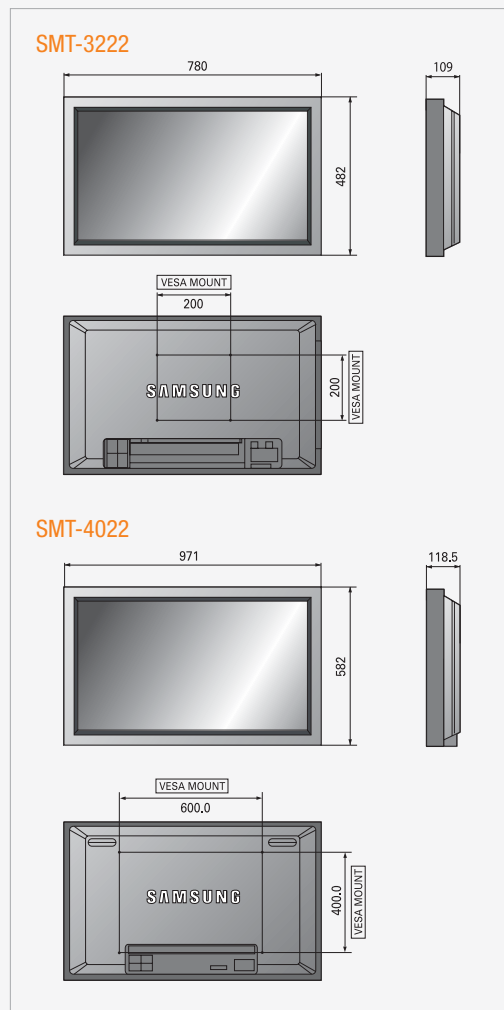

SMT-3222/4022

Professional Large LCD Monitor

I Features

- Support up to 1920 x 1080 resolution(SMT-4022)
- High contrast ratio 4,000:1
- 178 degree horizontal and vertical viewing angle
- Superior image quality DNIe
- HDMI, DVI, RGB and composite inputs
- Built-in Speaker
- Extended video wall format (1x5 ~ 5x5)
- Multi-Language setup support
- Built-in Fan prevents overheating and image corruption
- Anti-image retention mode
- Signal balance function for weak RGB signal

I Dimensions (unit: mm)

* Foot stand sold separately

I Specifications

Model	SMT-3222	SMT-4022		
General	Screen Size	32"	40"	
	Resolution (HxV)	1366 x 768	1920 x 1080	
	Pixel Pitch (mm)	0.511 x 0.511 (HxV)	0.46125 x 0.46125 (HxV)	
	Brightness(cd/m ²)	450		
	Contrast Ratio	4,000:1 (Dynamic Contrast Ratio 40,000:1)		
	Response Time (ms)	8 (G-to-G)		
	Viewing Angle (H/V)	178° / 178°		
	Panel Lamp Life	50,000HR		
	Display Colors	16.7M		
	Horizontal Frequency	30 ~ 81KHz		
	Vertical Frequency	56 ~ 85Hz		
	Horizontal Resolution	600TV Lines		
	Comb Filter	3D		
Sync Format	NTSC : 3.5 / PAL : 4.43 / Secam			
Feature	Screen Aspect Ratio	4:3 / 16:9		
	Language	English / French / German / Italian / Portuguese / Russian / Spanish / Swedish / Chinese / Japanese / Korean / Turkish / Taiwanese		
	Front Panel Control	Menu, Adjust down / up / left / right, Enter, Source, D.Menu, Power		
	Speaker Output	10W (5W x 2 built-in)	20W (10W x 2 built-in)	
	Indicator	LED (Power)		
	VESA Mount	200 x 200 mm	400 x 600 mm	
	Input Interface	Video	1 composite(RCA), 1 HDMI	
		PC	1 RGB (D-sub), 1 DVI, 1 RS-232	
		Audio	2 RCA	
	Power Requirement	AC100-240V, 50/60Hz		
Power Consumption	130W (Typ), 143W (Max)	180W (Typ), 220W (Max)		
Weight	13.7Kg	19Kg		
Dimensions	Without Stand	780(W)x482(H)x109(D)mm	971(W)x582(H)x118.5(D)mm	
	With Stand	780(W)x545(H)x311(D)mm	971(W)x643(H)x311(D)mm	
Accessories	Remote Control, Battery x 2, Quick Setup Guide, Warranty Card, User's Guide, Power Cord, RCA to BNC Cable			