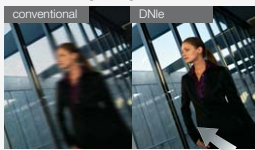

Motion Optimizer :
Clear Moving images

Detail Enhancer :
Fine Details

DNie

Contrast Enhancer :
Sharp Contrast

Color Optimizer :
Natural Color

Impressive Video Walls

SMT-3222/4022 can display the pictures in multi display video wall mode without any distortion resulted from the cabinet bezel. This function produces natural images so that users can monitor the scene more comfortably.