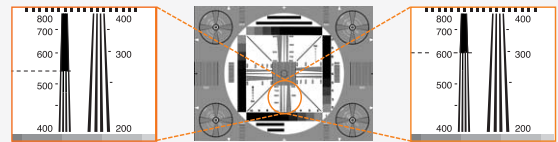

Professional Large LCD Monitor

Specially designed for professional surveillance and monitoring room environments.

Professional Large LCD Monitor SMT-3222/4022

Superior Image Quality

SMT-3222/4022 feature up to Full HD(1920x1080) resolution, 8ms response time, 40,000:1 dynamic contrast (4,000:1 standard), 450cd/m² brightness and 178° view angle.

Conventional

SMT-3222/4022

Super High Resolution of 600 TV Lines

SMT-3222/4022 is capable of resolving 600 TV Lines (NTSC/PAL) from composite video signal. It provides perfect reproduction of high resolution CCTV images without degradation.