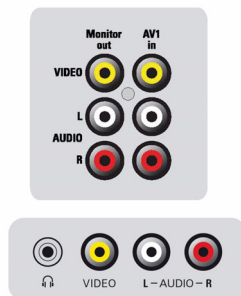

Convenience

- **Ease of Installation:** Autostore, Fine Tuning
- **Ease of Use:** Smart Picture Control, Smart Sound Control
- **Remote control type:** RCLA015
- **Remote control:** Zappa
- **Clock:** Sleep Timer
- **On-Screen Display languages:** English, Hindi

Tuner/Reception/Transmission

- **Tuner bands:** Hyperband, S-Channel, UHF, VHF
- **TV system:** PAL B/G
- **Video Playback:** NTSC, PAL
- **Aerial Input:** 75 ohm coaxial (IEC75)
- **Number of Preset Channels:** 200

Connectivity

- **AV 1:** CVBS in
- **Front / Side connections:** Headphone out, CVBS in
- **AV 2:** Monitor out

Power

- **Power consumption:** 38 W
- **Standby power consumption:** < 3 w
- **Mains power:** AC 140-276V, 50/60Hz

Product highlights

Real Flat picture tube

The flatter tube provides a wider viewing angle while minimizing reflections for the best picture possible.

Crystal Clear

Combining picture enhancements like Contrast plus and color improvement, Crystal Clear improves picture depth.