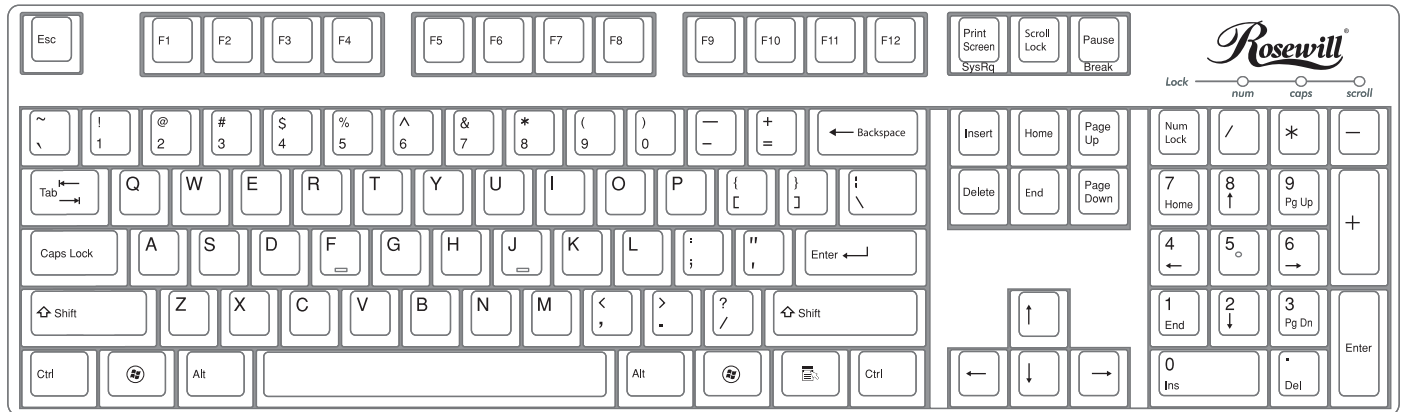

Technical Specifications

Cherry MX Blue Switch with Click Tactile Feeling

| | |
|------------------|--|
| Keyboard | 104 English |
| Key Pitch | 19.05mm |
| Keystroke | 4.0mm±0.5mm |
| Compatible OS | Microsoft ME/2000/XP/VISTA /7 |
| Dimension | 17.32" x 5.43" x 1.52" (LxWxH) |
| Weight | 3.53 Lbs |
| Package Contents | 1 x RK-9000 Keyboard 1 x USB to Mini USB cable 1 x PS/2 to Mini USB cable 1 x User Manual |
| Parts | 3 Years Limited |
| Labor | 1 Year Limited |

| | |
|------------------------|----------------------------|
| Total Travel | 4.0-0.5 mm |
| Operating Force | 1.8±0.5 oz. |
| Life Cycle | 50 x 10 ⁶ Times |
| Operating Power | 4.0V |

Thank you for purchasing a quality Rosewill Product.