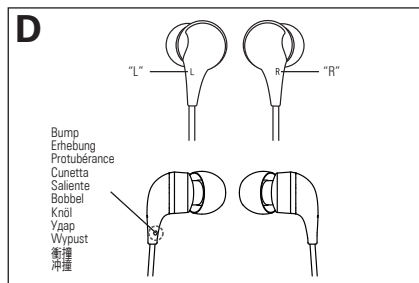

### Accessories

Check that the following parts are supplied with the product.

① Owner's Manual .....	1
② Service station list .....	1
③ Ear pieces (XS/S/L size) (☞ A) .....	2 pcs. / 1 size
(M size ear pieces are pre-fitted on the headphones.)	
④ Extension cable (Cable length 0.8m) (☞ B) .....	1
⑤ Clip (☞ C) .....	1
⑥ Carrying Case (☞ F) .....	1

#### About the ear pieces

Select the ear pieces providing the best fit from among three sizes: XS, S, M and L (☞ A).

- Adjust the position of the slider to take up any slack in the right and left cables (☞ E).
- The cord can be fixed to a clothing pocket, etc., using the included clip (☞ C).