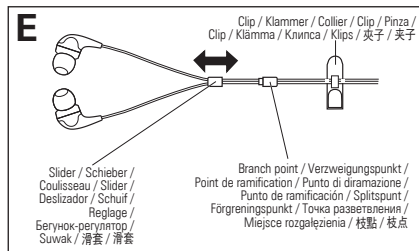

### Accessories

Check that the following parts are supplied with the product.

① Owner's Manual .....	1
② Service station list .....	1
③ Ear pieces (XS/S/L size) (☞ A) .....	2 pcs. / 1 size
(M size ear pieces are pre-fitted on the headphones.)	
④ Extension cable (Cable length 0.8m) (☞ B) .....	1
⑤ Clip (☞ C) .....	1
⑥ Carrying Case (☞ F) .....	1

- Adjust the position of the slider to take up any slack in the right and left cables (☞ E).
- The cord can be fixed to a clothing pocket, etc., using the included clip (☞ C).