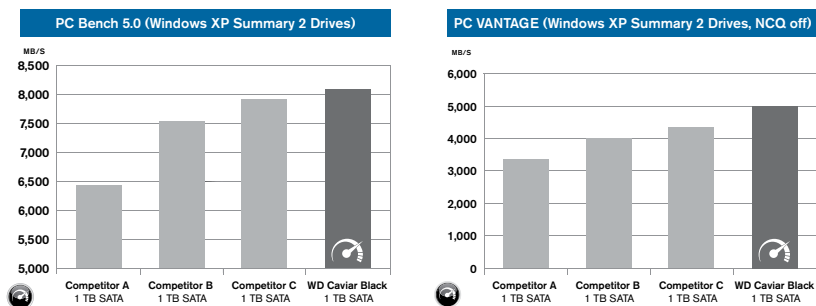

- **Maximum performance** – With 7200 RPM spin speed, 32 MB cache, SATA 3 Gb/s interface, and an integrated dual processor these drives deliver lightning-fast performance.
- **Ultra cool and quiet** – Technologically advanced acoustics minimize noise and cool drive operation and enhanced reliability features help protect the drive and the data stored on it.
- **Massive capacity** – Available with up to 1 TB of storage, these drives are ideal for power computing applications such as multimedia, video and photo editing, and maxed out gaming computers.

The fastest 7200 RPM hard drives on the planet!

Key Specifications

Interface: SATA 3 Gb/s
 Form Factor: 3.5-inch
 Spin Speed: 7200 RPM
 Cache: 32 MB
 Limited Warranty: 5-year

Capacities

500 GB, 640 GB, 750 GB, 1 TB