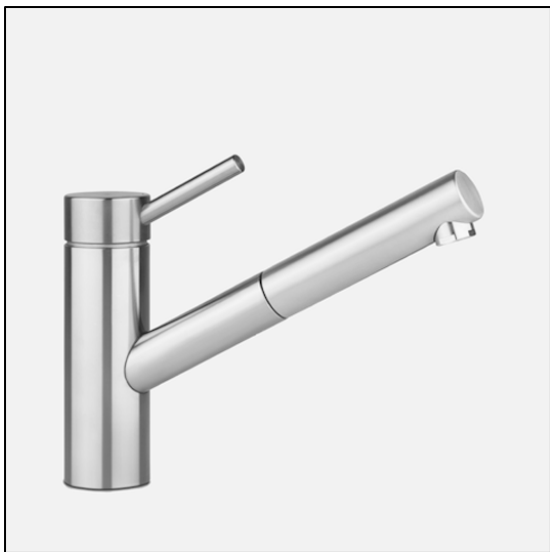

# KWC SUPRIMO

**Model number:**

10.271.103.[---] 9" Reach

**Single-hole, single lever kitchen mixer with swivel spout and pull-out aerator**

**Available in:**

[700] Stainless steel

**Features:**

- Stainless Steel housing
- Swivel pull-out 140°
- Pull-out length 27"
- Universal ceramic disc cartridge with adjustable temperature and flow rate limitation
- Flex supply hoses, 3/8" compression fittings
- Mounting hole size  $\varnothing = 1 \frac{3}{8}$ "
- Flow rate: 2.2 gpm @ 60 psi