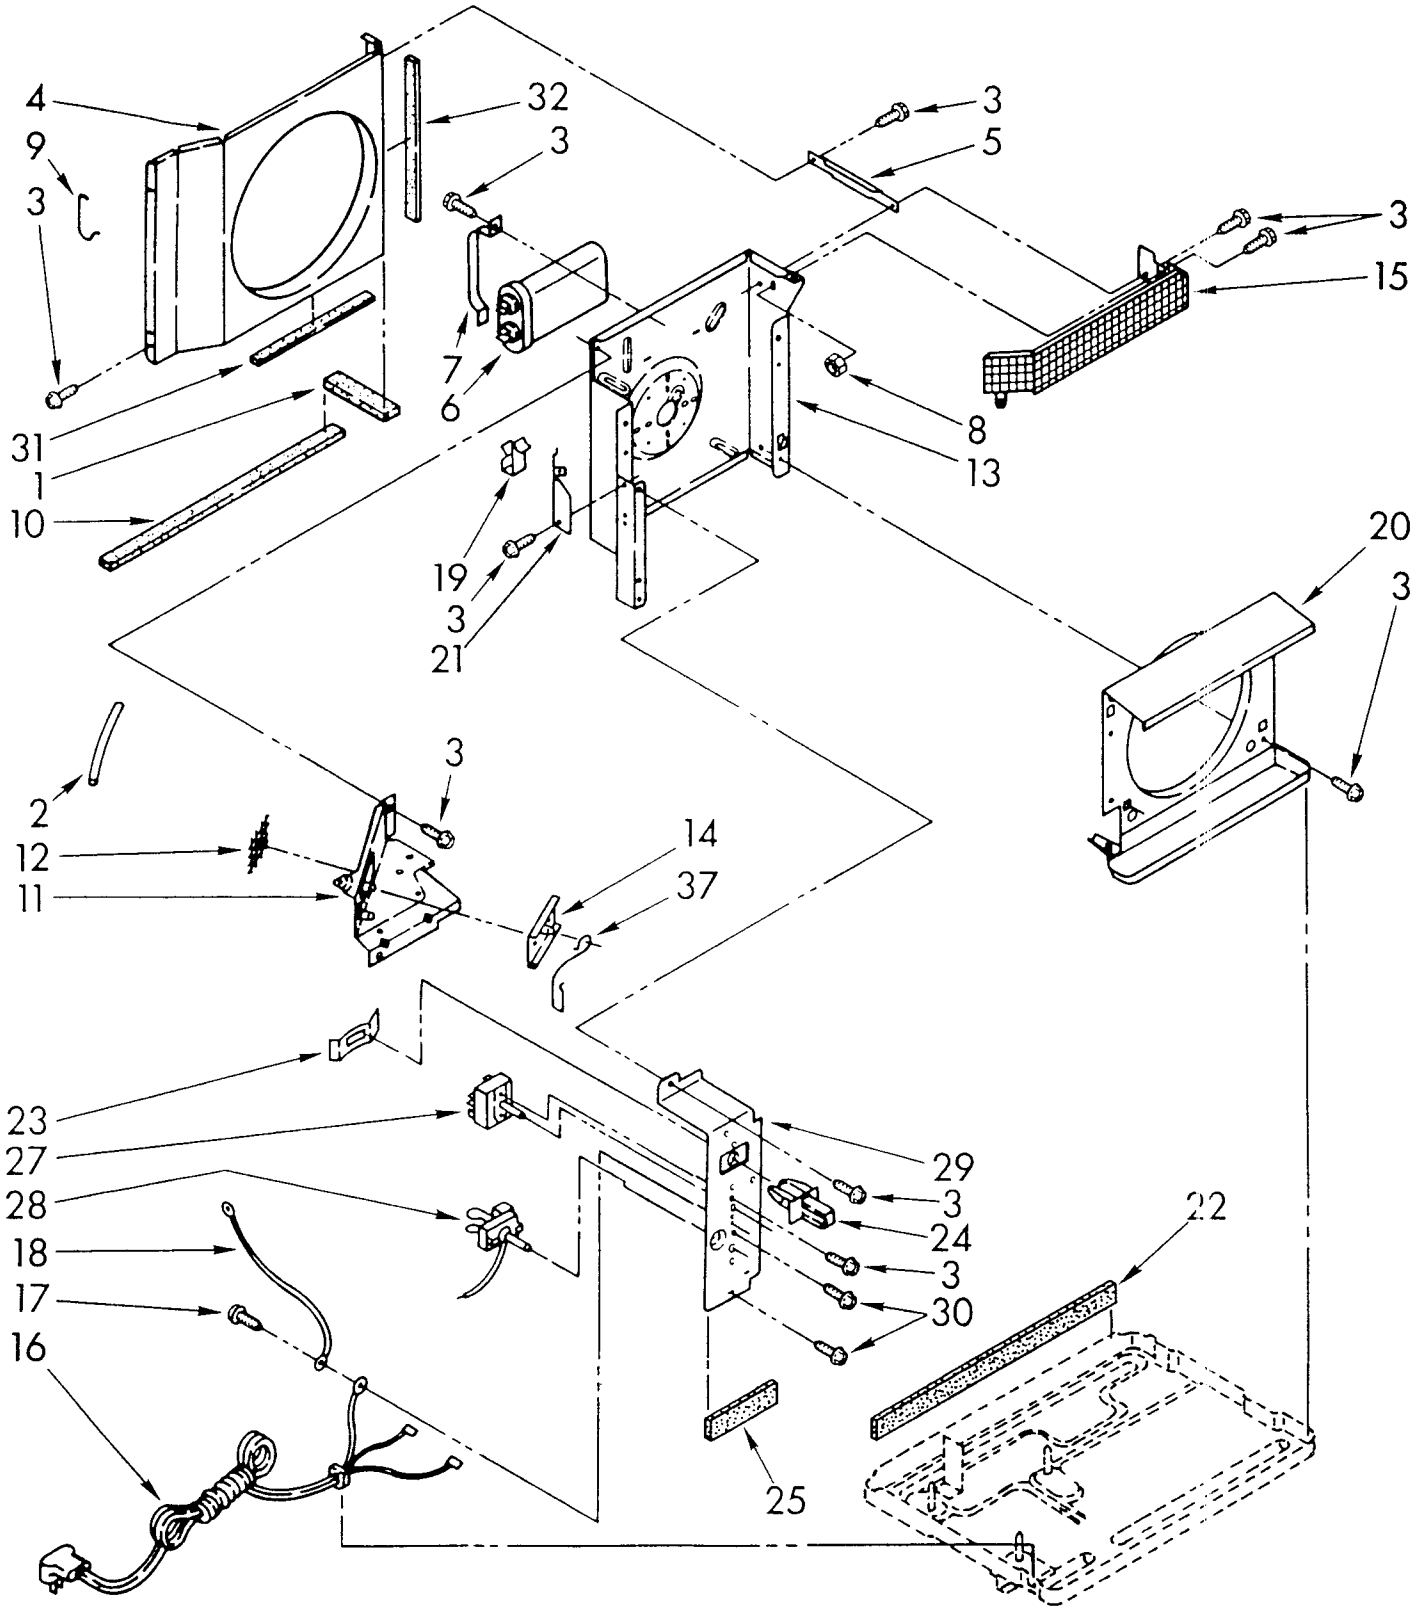

AIR FLOW AND CONTROL PARTS

For Model: AR0600XV0

9251

FOR ORDERING INFORMATION REFER TO PARTS PRICE LIST