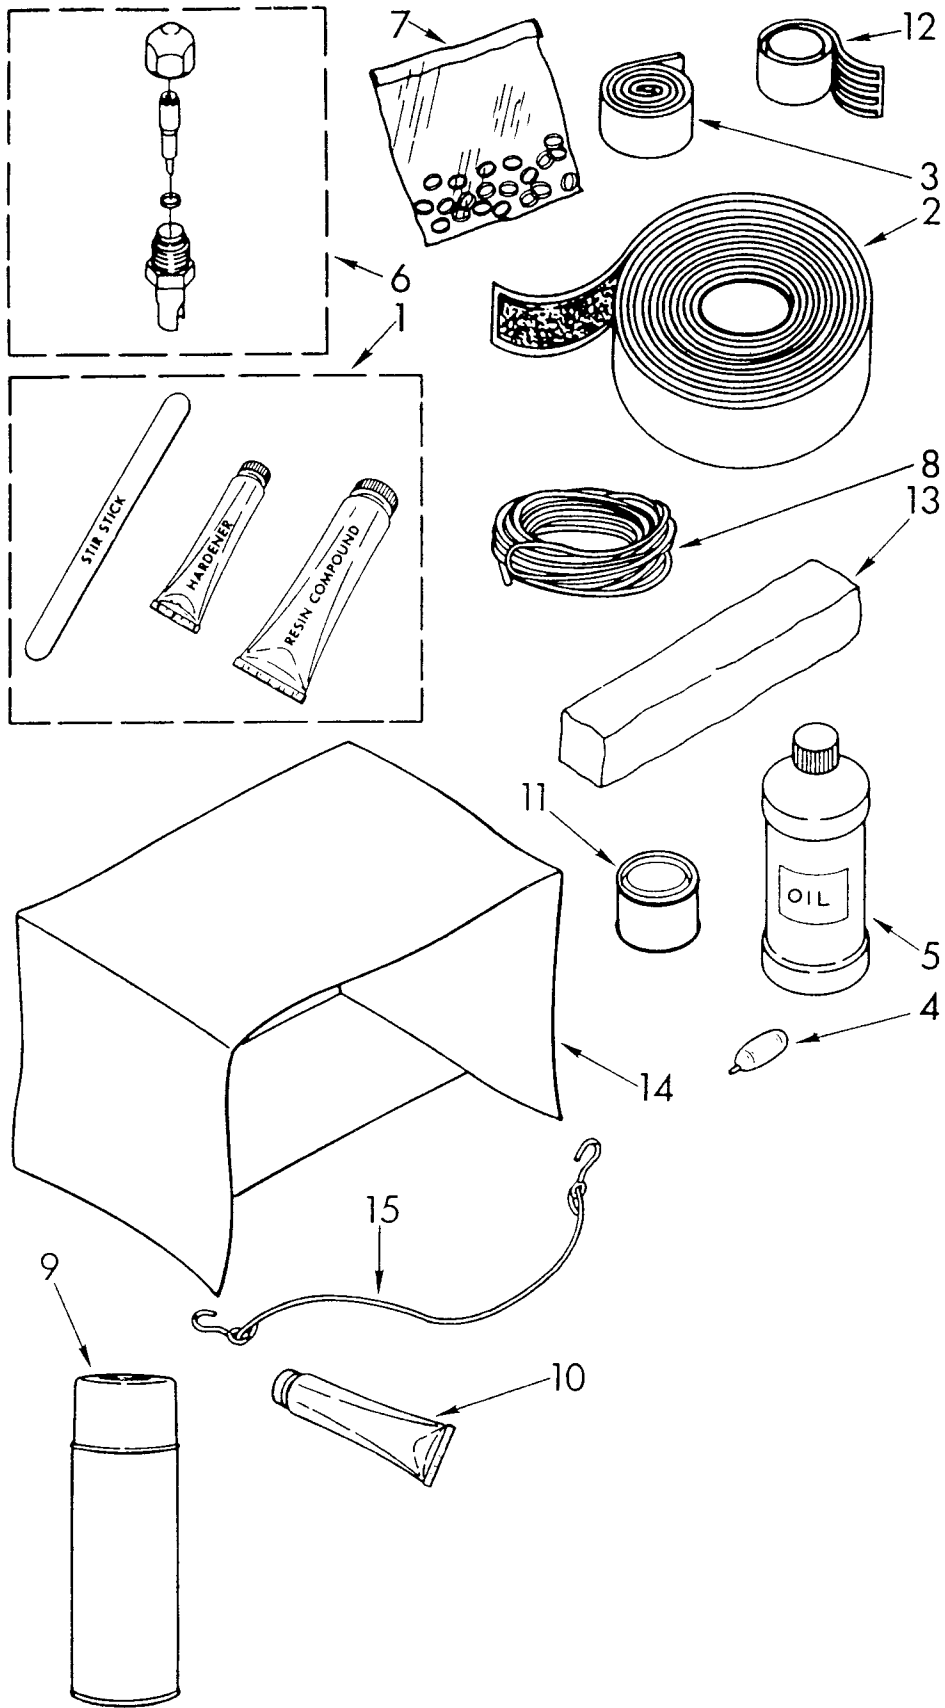

OPTIONAL PARTS

For Model: AR0600XV0

FOR ORDERING INFORMATION REFER TO PARTS PRICE LIST