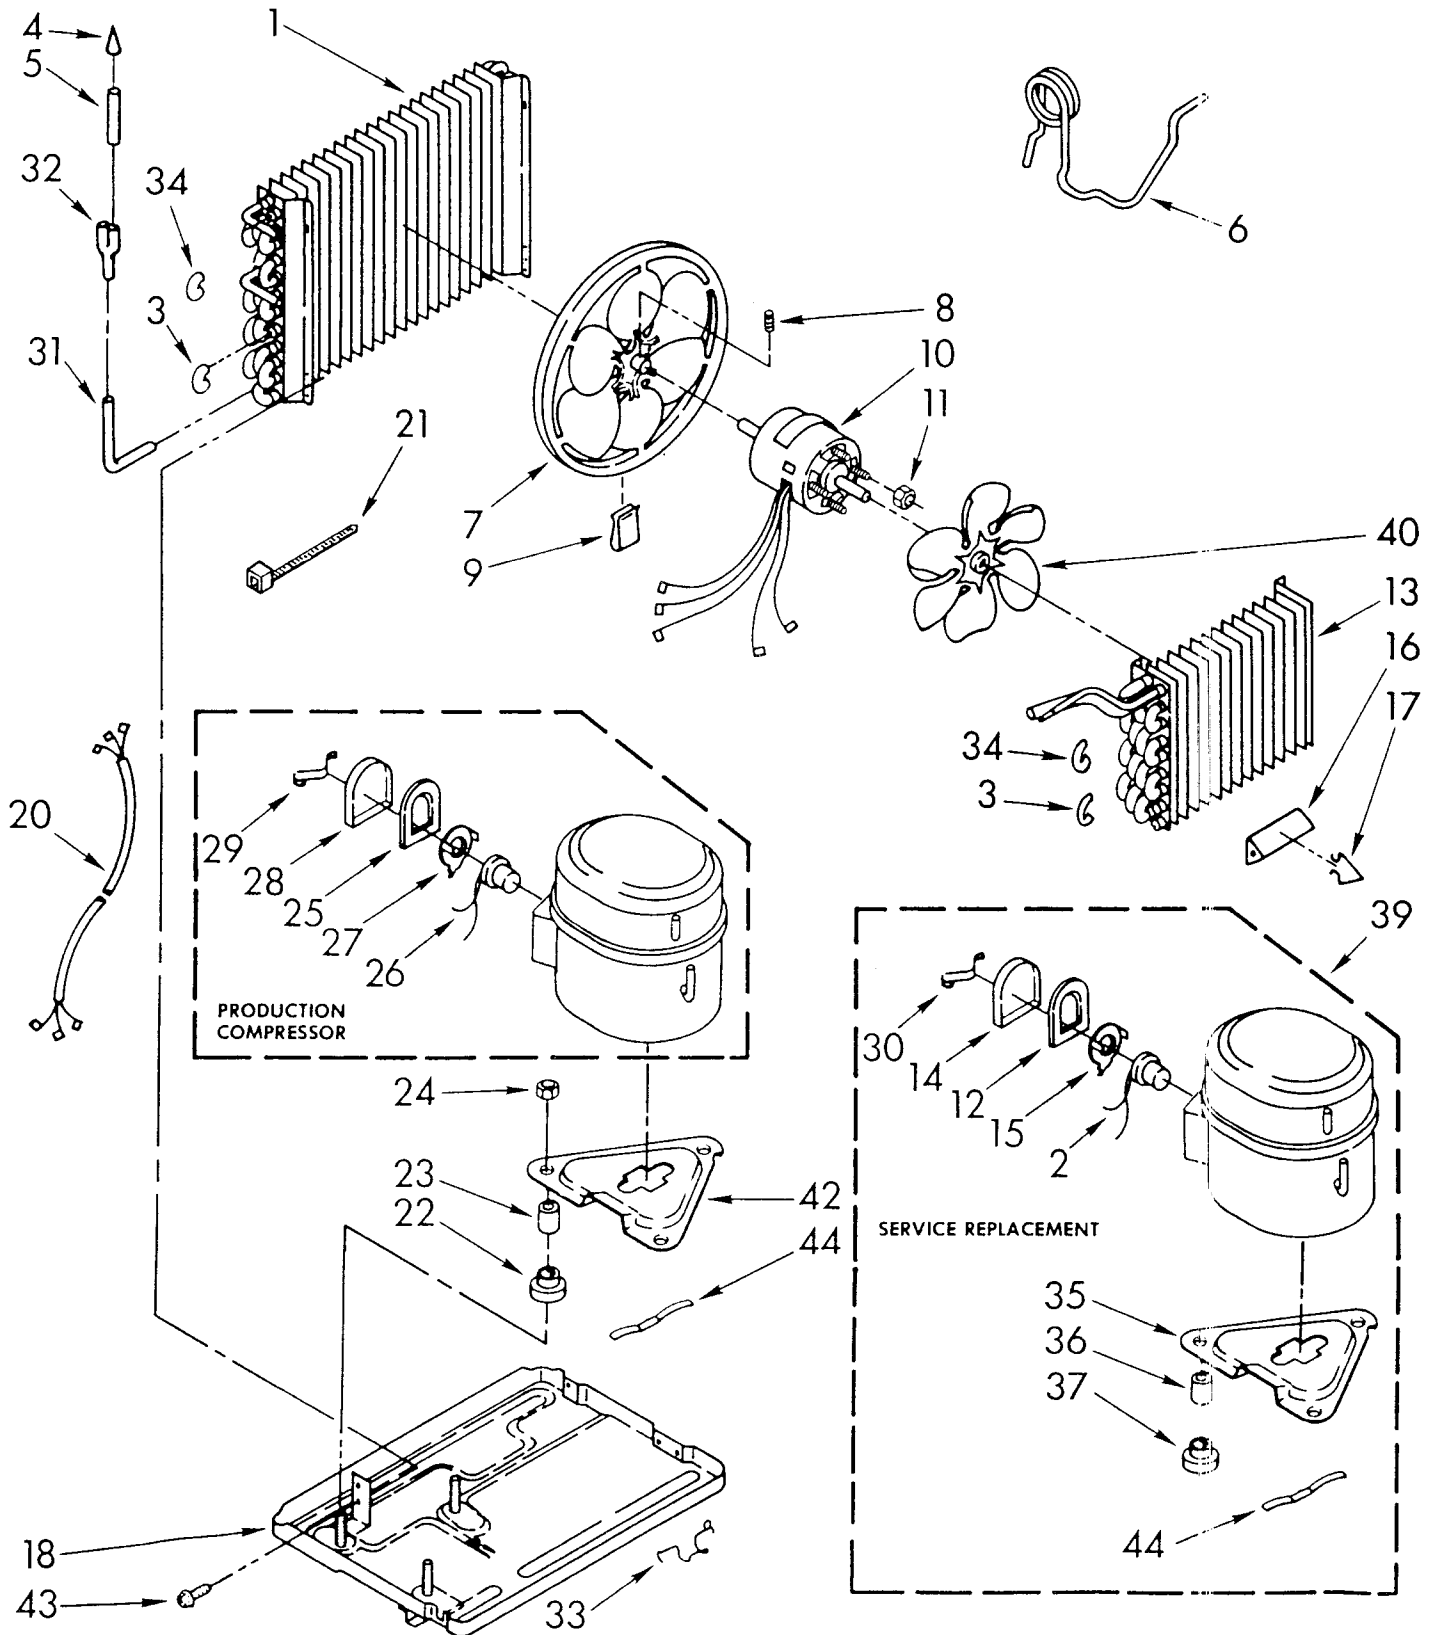

# UNIT PARTS

For Model: AR0600XV0

FOR ORDERING INFORMATION REFER TO PARTS PRICE LIST

1	952576	Condenser
2	852945	Overload
3	855199	Bend, Return Condenser (15) Evapprator (5)
4	49599	Strainer
5	484230	Tube & Strainer (Includes Illus. 4)
6	952575	Tube, Restrictor
7	1155859	Blade, Fan
8	595085	Setscrew, 5/16 x 1/4
9	485334	Clip, Balancing
10	1157802	Motor, Fan
11	488130	Nut, Hex 8-32 (4)
12	643296	Gasket, Cover
13	1157115	Evaporator
14	644362	Cover, Terminal
15	644362	Spring, Overload
16	996773	Anticipator, Temperature
17	475577	Clip, Anticipator
18	950323	Base
20	484136	Harness, Wiring
21	612805	Tie, Wire (4)
22	646499	Grommet (3)
23	949990	Sleeve (3)
24	858121	Locknut (3)
25	643296	Gasket, Terminal Cover
26	952569	Overload
27	949997	Spring, Overload
28	949999	Cover, Terminal
29	950005	Retainer, Terminal Cover
30	643299	Retainer, Cover
31	950814	Tube, 90~ Connect
32	947364	Tube, Flow Divider
33	949634	Clip, Front Mtg. (2)
34	854624	Bend, Return Condenser (2) Evaporator (7)
35	484033	Plate, Mtg.
36	798393	Sleeve, Mtg.
37	798392	Grommet, Mtg.
39	484206	Compressor Assembly
40	1156594	Fan, Blade Evaporator
42	949975	Plate, Mounting Compressor
43	488480	Screw, 8 x 1/2
	488481	Screw (Repair)
44	643179	Spring, Mounting