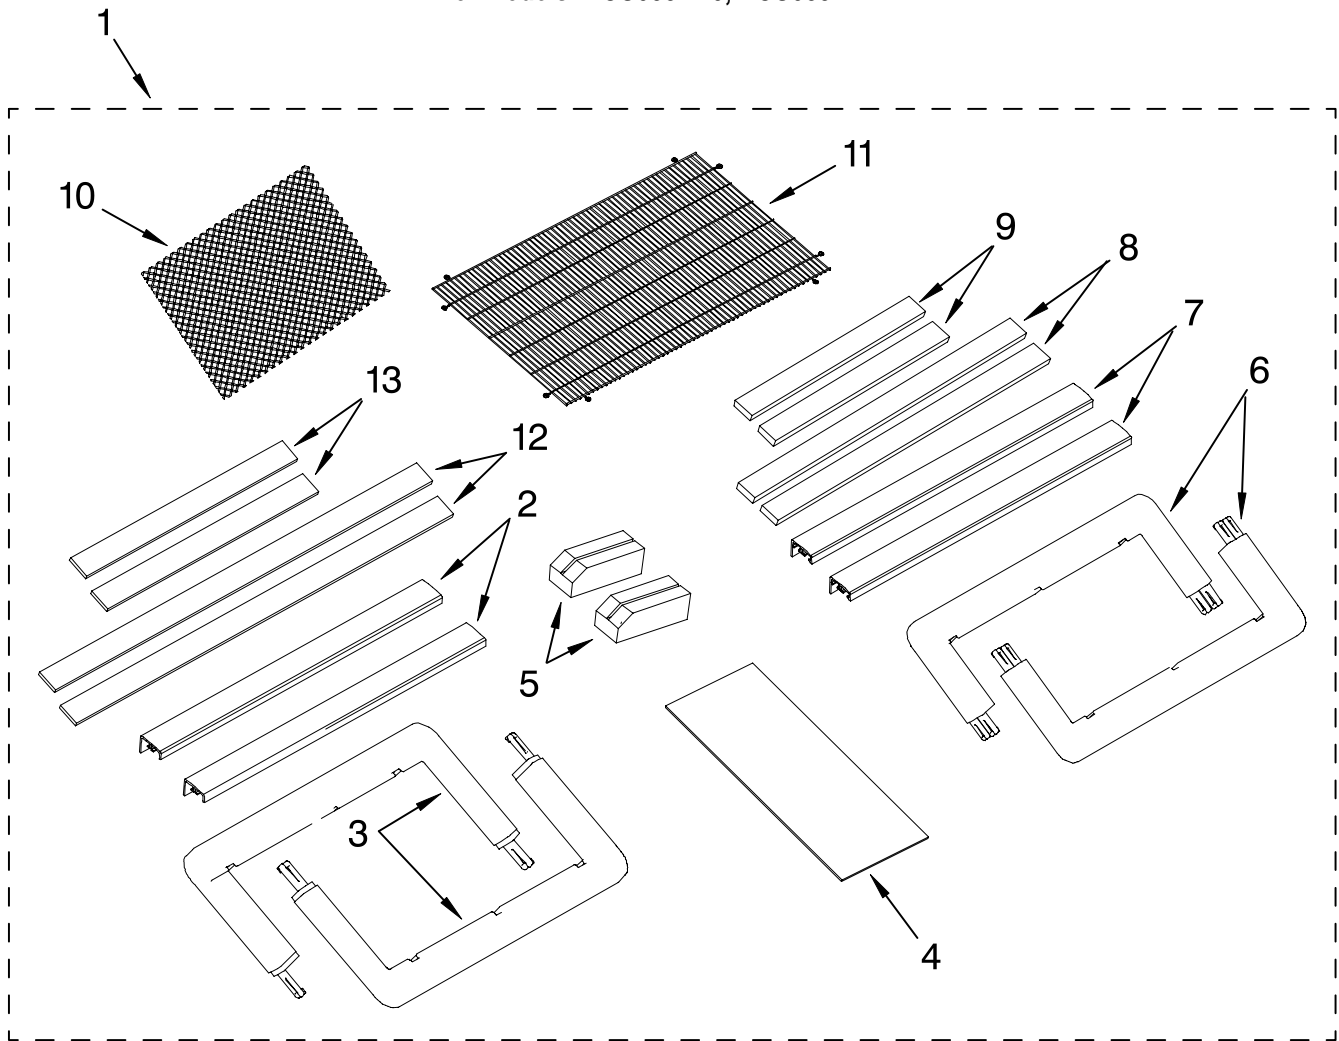

REFRIGERANT CHARGE

20.46 oz.

AIRFLOW AND CONTROL PARTS

For Models: ACU088PR0, ACU088PR1

FOR ORDERING INFORMATION REFER TO PARTS PRICE LIST

AIR FLOW AND CONTROL PARTS

For Models: ACU088PR0, ACU088PR1

Illus. No.	Part No.	DESCRIPTION
1	8199848	Door, Fresh Air
2	8199830	Overlay
3	8199831	Base, Control Panel
4	8199833	PCB, Control
5	8199857	Housing, Air- Bottom
6	8199881	Housing, Top
7	8199854	Support, Unit
8	8199834	Cover, Air Housing
9	8199853	Dividing Wall, Left Side
10	8199860	Bracket, Fan Motor
11	8199816	Wheel, Blower
12	8199844	Motor, Fan
13	8199811	Blade, Fan
14	8199826	Shroud, Condenser
15	8199828	Side Panel, Condenser
16	8199866	Dividing Wall, Right Side
17	8199884	Clip, Wire
18	8199865	PCB, Power Board
19	8199838	Box, Control
20	8199862	Support, PCB
21	8199720	Transformer
22	8199858	Capacitor, Motor
23	8199815	Bracket, Capacitor
24	8199731	Capacitor, Compressor
25	8299923	Cord, Power

FOR ORDERING INFORMATION REFER TO PARTS PRICE LIST

CABINET PARTS

For Models: ACU088PR0, ACU088PR1

FOR ORDERING INFORMATION REFER TO PARTS PRICE LIST

CABINET PARTS

For Models: ACU088PR0, ACU088PR1

Illus. No.	Part No.	DESCRIPTION
1	8199985	Front
2	8199808	Louver, W/Handle
3	8199882	Louver
4	8199846	Filter
5	8199851	Louver, Horizontal
6	8199855	Connector, Louver
7	8199847	Guide, Filter
8	8199813	Cabinet
9	8199814	Seal, Cabinet Side
10	8199825	Grille, Compressor
11	8199927	Nameplate
12	8199995	Control, Remote

Following Parts Not Illustrated
(Optional Parts Only)

4396818 Sleeve, Cabinet

INSTALLATION PARTS

For Models: ACU088PR0, ACU088PR1

Illus. No.	Part No.	DESCRIPTION
1	8199852	Kit, Installation
2	8199874	Retainer, Trim Frame
3	8199875	Retainer, Trim Frame
4	8199812	Filler Board
5	8199872	Block, Support
6	8199877	Retainer, Trim Frame
7	8199876	Retainer, Trim Frame
8	8199878	Seal, Trim Frame-Long
9	8199879	Seal, Trim Frame-Short
10	8199863	Grille, Rear
11	8199885	Grille
12	8199867	Seal, Long
13	8199868	Seal, Short