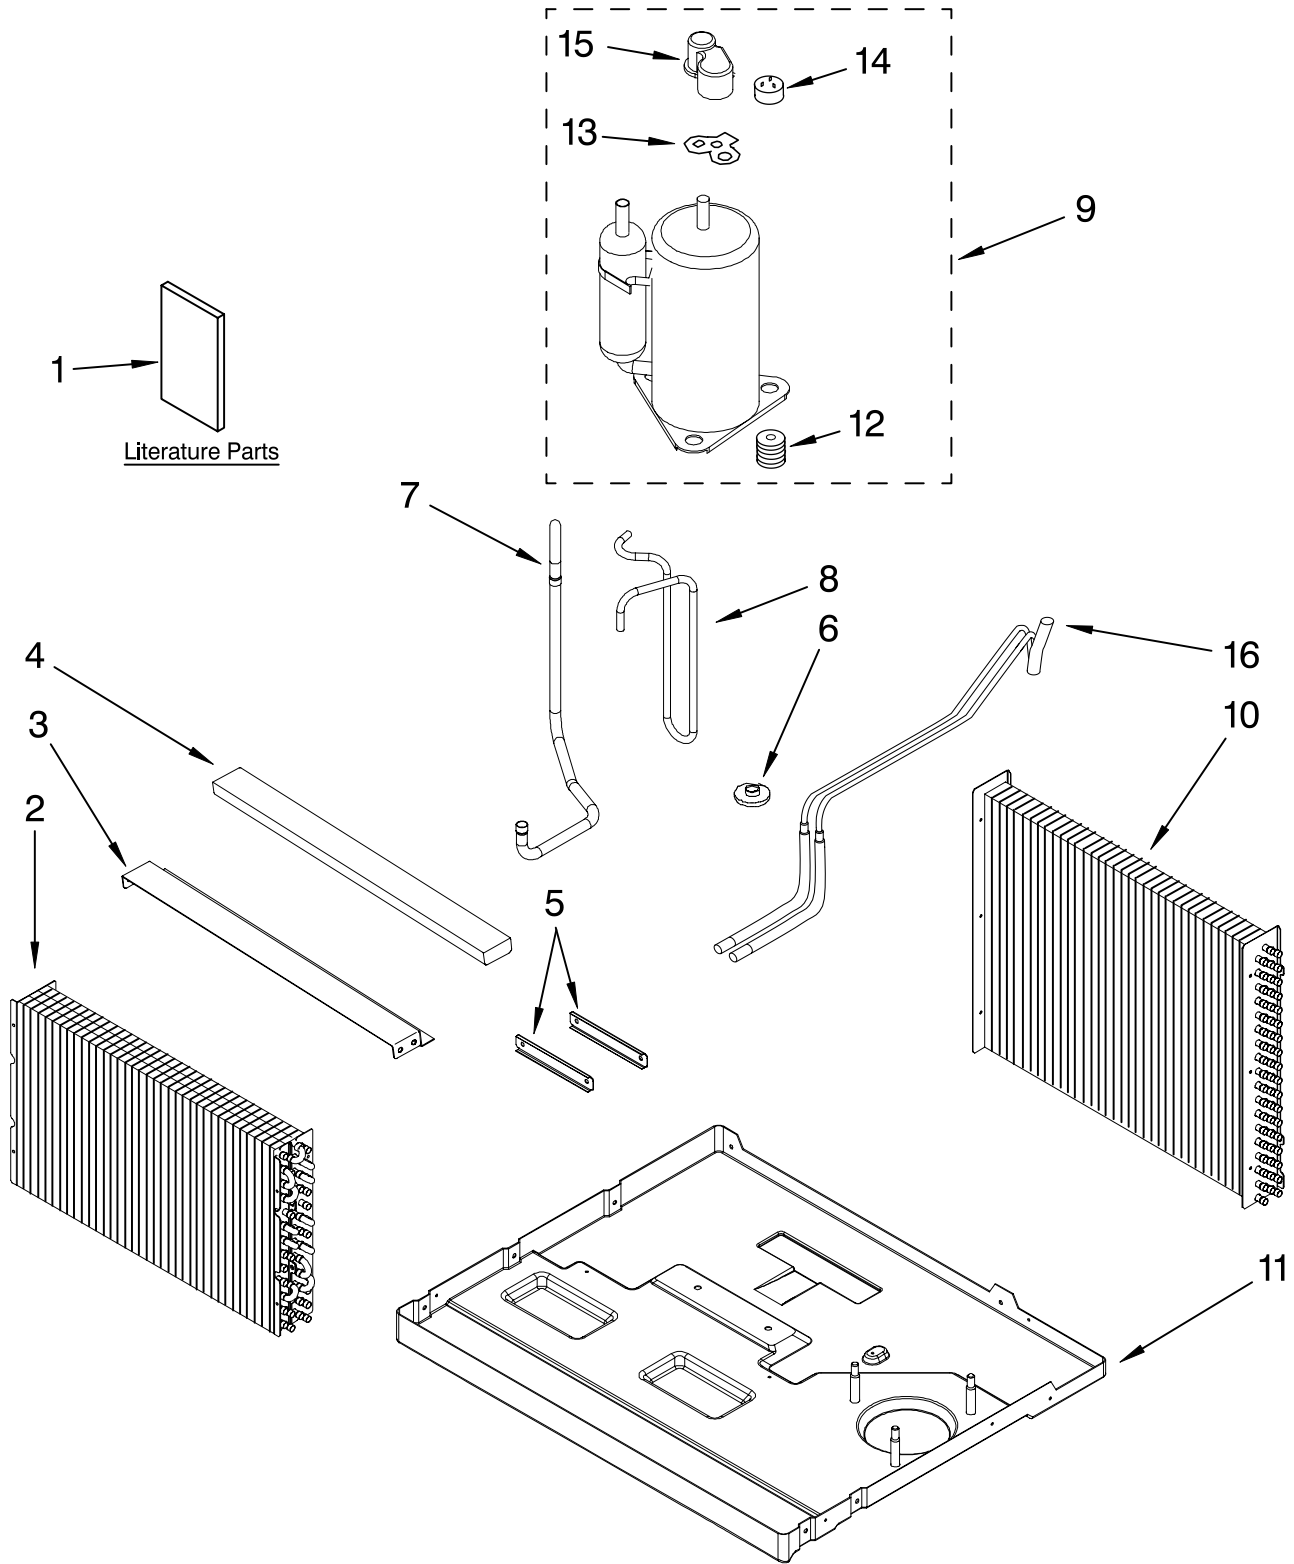

UNIT PARTS

For Models: ACU088PR0, ACU088PR1

AIR CONDITIONER

FOR ORDERING INFORMATION REFER TO PARTS PRICE LIST

UNIT PARTS

For Models: ACU088PR0, ACU088PR1

Illus. No.	Part No.	DESCRIPTION
1		Literature Parts
	8199924	Use and Care Guide
	8199925	Label, Energy
	8199804	Diagram, Wiring
2	8199841	Evaporator
3	8199843	Seal-Support, Evaporator
4	8199850	Seal, Evaporator
5	8199842	Support, Evaporator
6	8199788	Nut
7	8199871	Tube, Suction
8	8199837	Tube, Discharge
9	8199823	Compressor
10	8199827	Condenser
11	8199819	Base
12	8199969	Grommet
13	8199972	Gasket
14	8199970	Protector, Overload
15	8199971	Cover, Terminal
16	8199986	Tube, Restrictor

REFRIGERANT CHARGE

20.46 oz.

AIRFLOW AND CONTROL PARTS

For Models: ACU088PR0, ACU088PR1

FOR ORDERING INFORMATION REFER TO PARTS PRICE LIST

AIR FLOW AND CONTROL PARTS

For Models: ACU088PR0, ACU088PR1

Illus. No.	Part No.	DESCRIPTION
1	8199848	Door, Fresh Air
2	8199830	Overlay
3	8199831	Base, Control Panel
4	8199833	PCB, Control
5	8199857	Housing, Air- Bottom
6	8199881	Housing, Top
7	8199854	Support, Unit
8	8199834	Cover, Air Housing
9	8199853	Dividing Wall, Left Side
10	8199860	Bracket, Fan Motor
11	8199816	Wheel, Blower
12	8199844	Motor, Fan
13	8199811	Blade, Fan
14	8199826	Shroud, Condenser
15	8199828	Side Panel, Condenser
16	8199866	Dividing Wall, Right Side
17	8199884	Clip, Wire
18	8199865	PCB, Power Board
19	8199838	Box, Control
20	8199862	Support, PCB
21	8199720	Transformer
22	8199858	Capacitor, Motor
23	8199815	Bracket, Capacitor
24	8199731	Capacitor, Compressor
25	8299923	Cord, Power