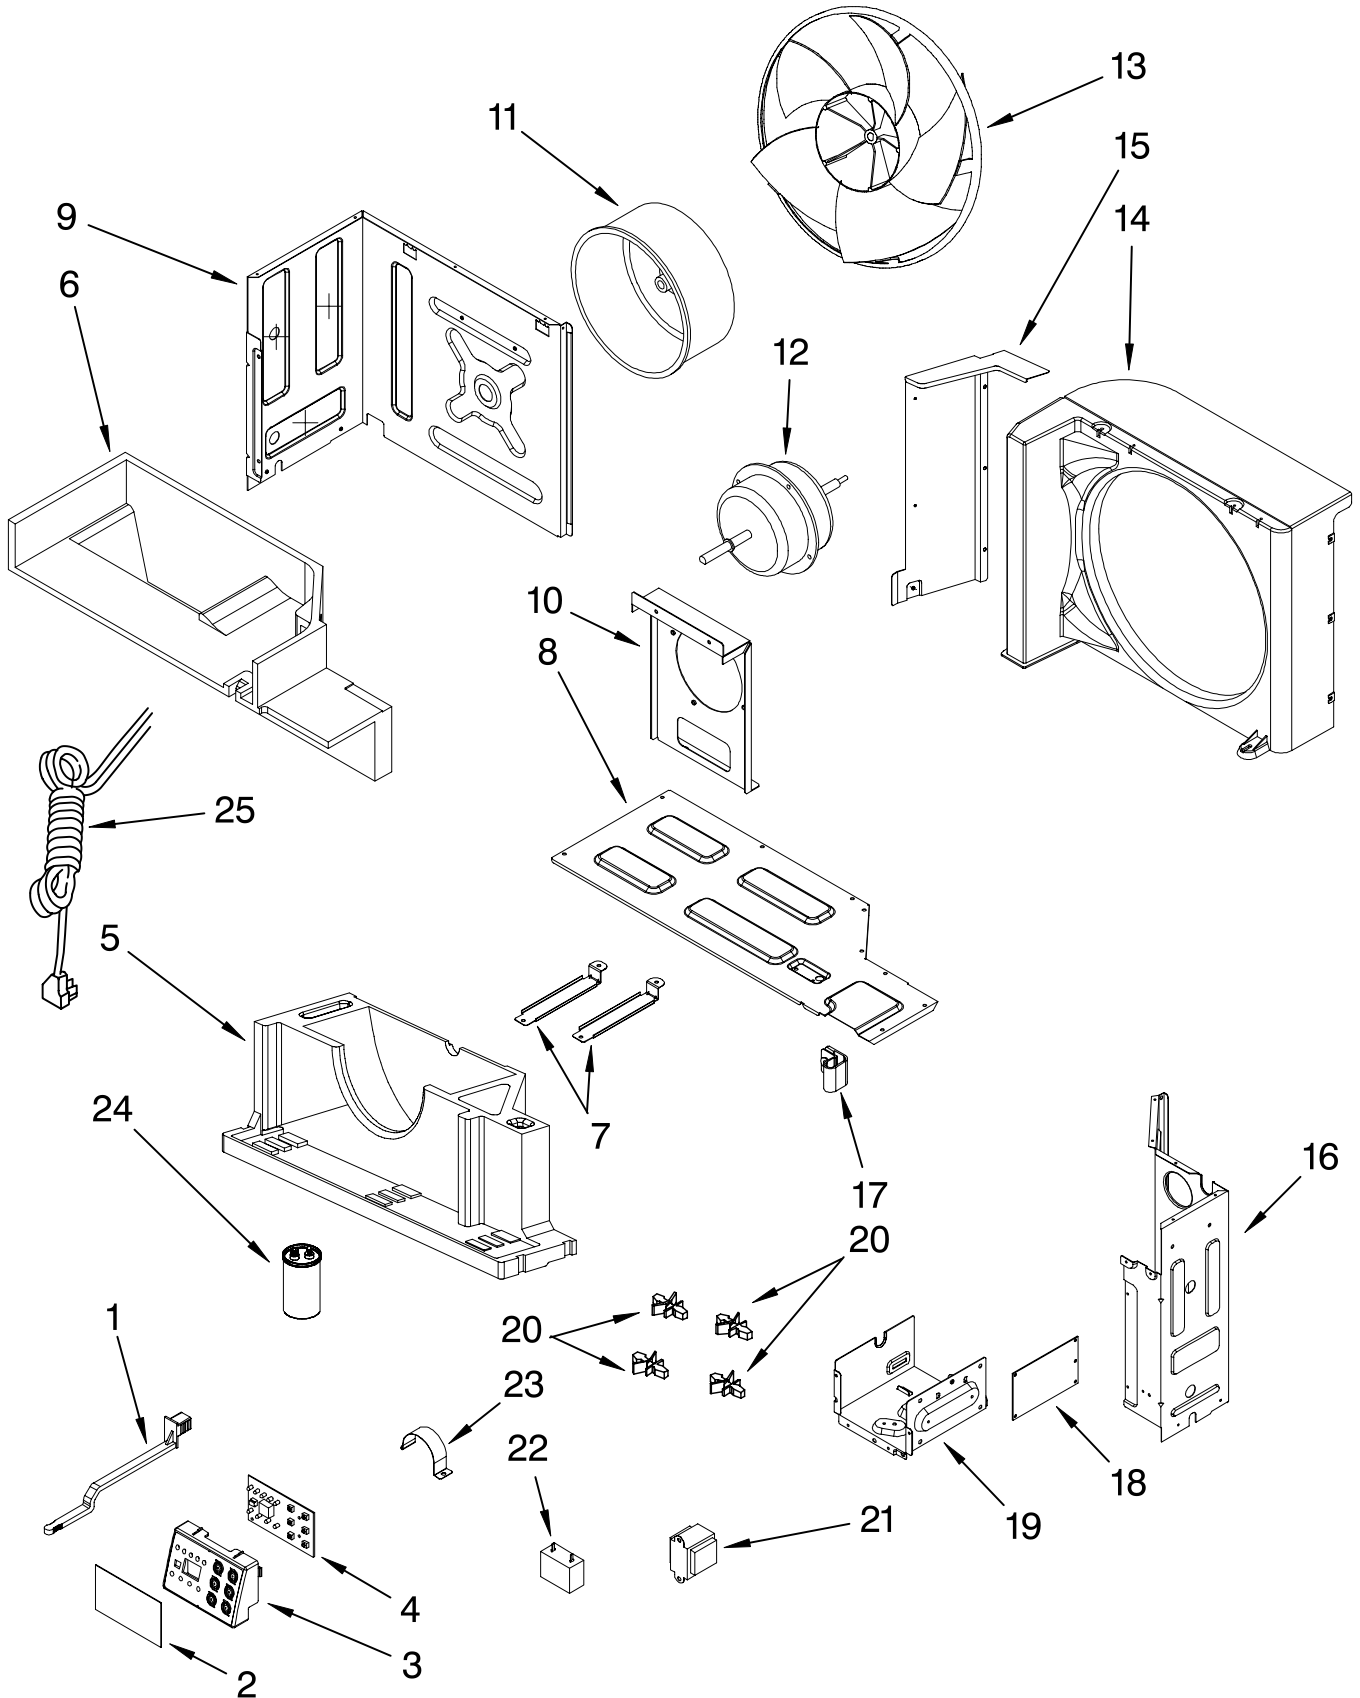

UNIT PARTS

For Models: ACU088PR0, ACU088PR1

AIR CONDITIONER

FOR ORDERING INFORMATION REFER TO PARTS PRICE LIST

UNIT PARTS

For Models: ACU088PR0, ACU088PR1

Illus. No.	Part No.	DESCRIPTION
1		Literature Parts
	8199924	Use and Care Guide
	8199925	Label, Energy
	8199804	Diagram, Wiring
2	8199841	Evaporator
3	8199843	Seal-Support, Evaporator
4	8199850	Seal, Evaporator
5	8199842	Support, Evaporator
6	8199788	Nut
7	8199871	Tube, Suction
8	8199837	Tube, Discharge
9	8199823	Compressor
10	8199827	Condenser
11	8199819	Base
12	8199969	Grommet
13	8199972	Gasket
14	8199970	Protector, Overload
15	8199971	Cover, Terminal
16	8199986	Tube, Restrictor

REFRIGERANT CHARGE

20.46 oz.

AIRFLOW AND CONTROL PARTS

For Models: ACU088PR0, ACU088PR1

FOR ORDERING INFORMATION REFER TO PARTS PRICE LIST

AIR FLOW AND CONTROL PARTS

For Models: ACU088PR0, ACU088PR1

Illus. No.	Part No.	DESCRIPTION
1	8199848	Door, Fresh Air
2	8199830	Overlay
3	8199831	Base, Control Panel
4	8199833	PCB, Control
5	8199857	Housing, Air- Bottom
6	8199881	Housing, Top
7	8199854	Support, Unit
8	8199834	Cover, Air Housing
9	8199853	Dividing Wall, Left Side
10	8199860	Bracket, Fan Motor
11	8199816	Wheel, Blower
12	8199844	Motor, Fan
13	8199811	Blade, Fan
14	8199826	Shroud, Condenser
15	8199828	Side Panel, Condenser
16	8199866	Dividing Wall, Right Side
17	8199884	Clip, Wire
18	8199865	PCB, Power Board
19	8199838	Box, Control
20	8199862	Support, PCB
21	8199720	Transformer
22	8199858	Capacitor, Motor
23	8199815	Bracket, Capacitor
24	8199731	Capacitor, Compressor
25	8299923	Cord, Power