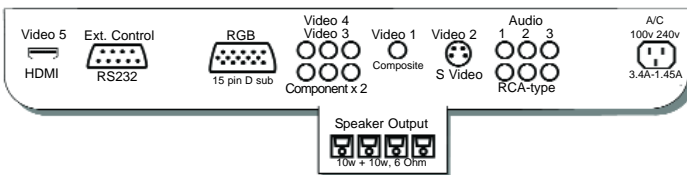

Input / Output Array

Warranty

3-Year warranty on parts and labor.
1-year warranty on the PDP glass.

Copyright © Fujitsu General America, Inc., 2005. Plasmavision is a registered trademark of Fujitsu General Limited. HDMI, the HDMI logo and High-Definition Multimedia Interface are trademarks or registered trademarks of HDMI Licensing LLC.

Fujitsu General America, Inc. • 353 Route 46 West • Fairfield, NJ 07004
Tel: (888) 888-3424 Local: (973) 575-0380 • Fax: (973) 836-0448
www.plasmavision.com