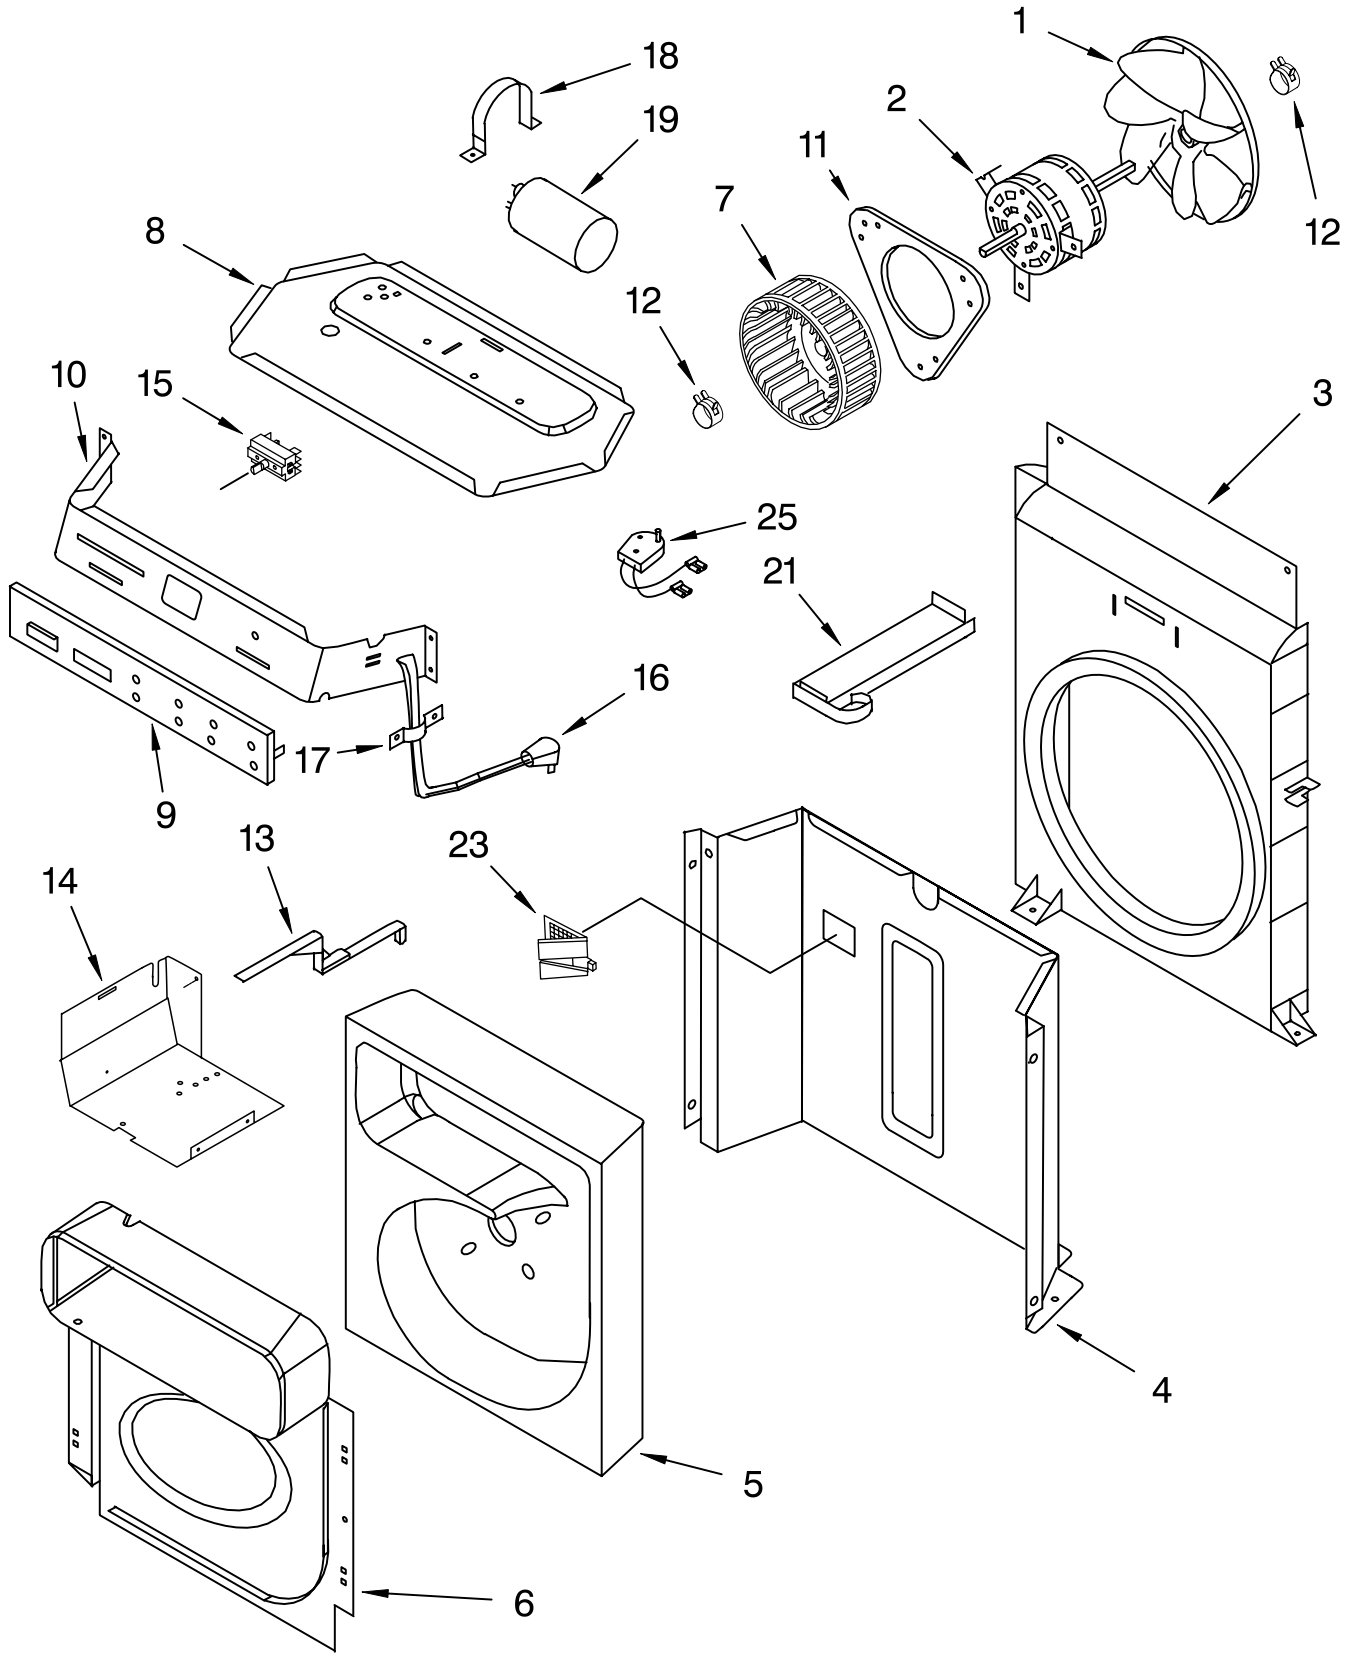

AIRFLOW AND CONTROL PARTS

For Model: ACS082PP0

FOR ORDERING INFORMATION REFER TO PARTS PRICE LIST

AIR FLOW AND CONTROL PARTS

For Model: ACS082PP0

Illus. No.	Part No.	DESCRIPTION
1	789834	Blade, Fan
2	789837	Motor, Fan
3	789836	Shroud, Condenser
4	789794	Wall, Dividing
5	8199633	Housing, Blower
6	789796	Shroud, Evaporator (Includes Insul.)
7	789838	Wheel, Blower
8		Panel, Control (Not Serviceable)
9	8199634	Touch Pad Assembly
10	8199572	Panel, Control
11	789772	Plate, Motor Mounting
12	789835	Clamp
13	789917	Actuator, Exhaust Door
14	8199591	Control, Remote
15	8199574	Transformer
16	8199638	Cord, Power
17	789806	Relief, Strain
18	789749	Strap, Capacitor
19	8199570	Capacitor
21	789807	Support, Unit
23	789907	Door, Exhaust
25	789801	Assist, Start

FOR ORDERING INFORMATION REFER TO PARTS PRICE LIST