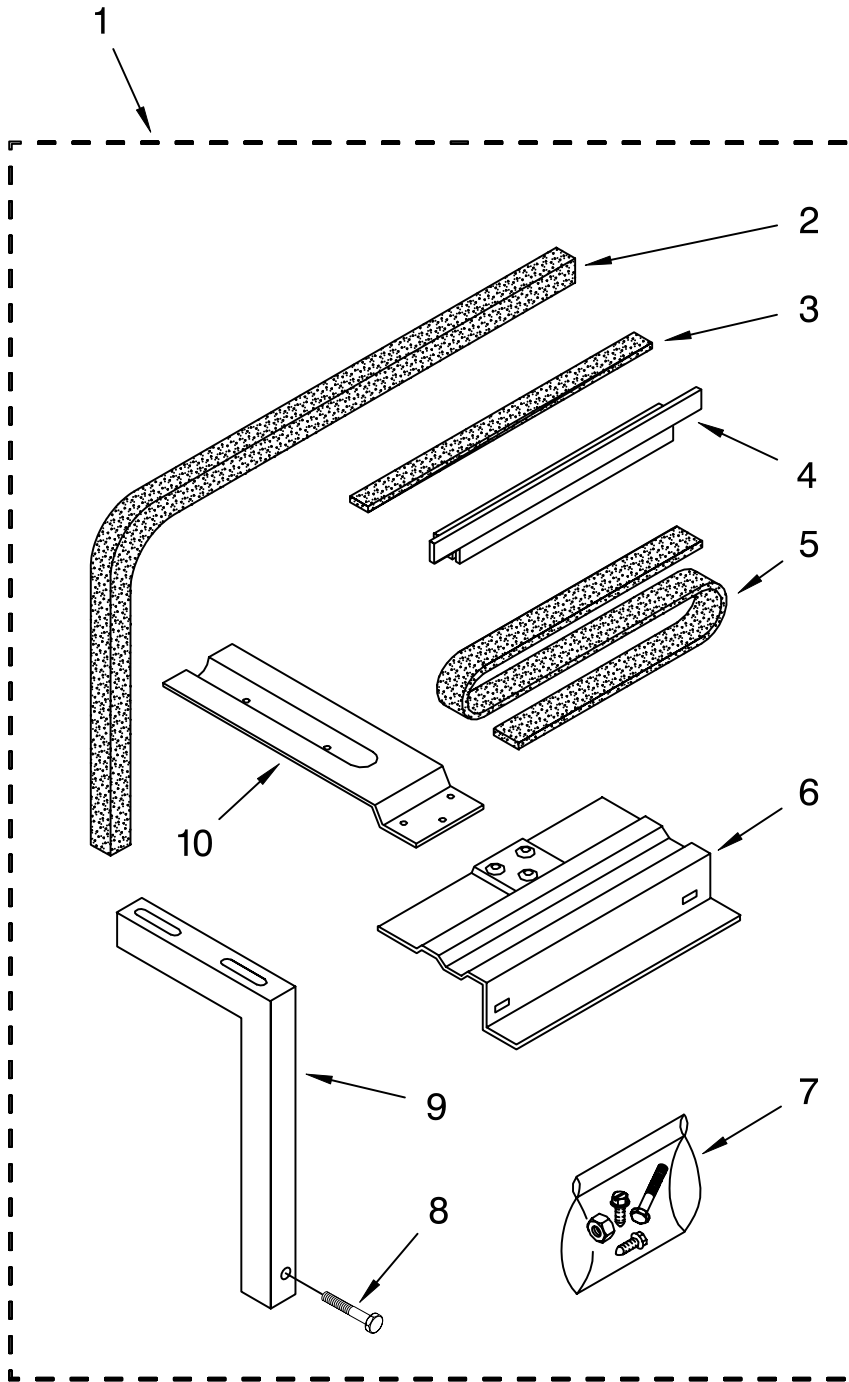

# CABINET PARTS

For Model: ACS082PP0

<b>Illus. No.</b>	<b>Part No.</b>	<b>DESCRIPTION</b>
1	8199566	Cabinet Assembly (Includes Insulation and Nos. 2 and 5)
2	8199567	Panel, Rear
4	789961	Retainer, Side (Cabinet)(2)
5	789962	Retainer, Top (Cabinet)
6	789963	Retainer, Panel (Side)(2)
7	789817	Panel, Filler
8	8199564	Front Assembly (Includes Item 18)
9	789925	Nameplate
10	789809	Filter, Air
12	3148443	Screw #8 x 1/4 Hex
13	4389654	Screw #8 x 3/8 Hex
14		Insulation, Cab. 789747 (Top) 789746 (Side)(2 Required)
17	789964	Retainer, Filler Board (Top)
18	8199565	Insert, Front

# INSTALLATION PARTS

For Model: ACS082PP0

Illus. No.	Part No.	DESCRIPTION
1	789687	Kit, Installation
2	789692	Seal, Meeting Rail
3	789745	Seal, Strip
4	789688	Retainer, Filler
5	789744	Panel (Top)
6		(Not Serviced Separately)
7		Seal, Strip
8		Plate, Sill (Not Serviced Separate)
9		Hardware (Not Serviced Separate)
10		Bolt, Leveling 3/8-16 x 2.5"
		Angle, Support (Not Serviced Separately)
		Platform, Support (Not Serviced Separately)