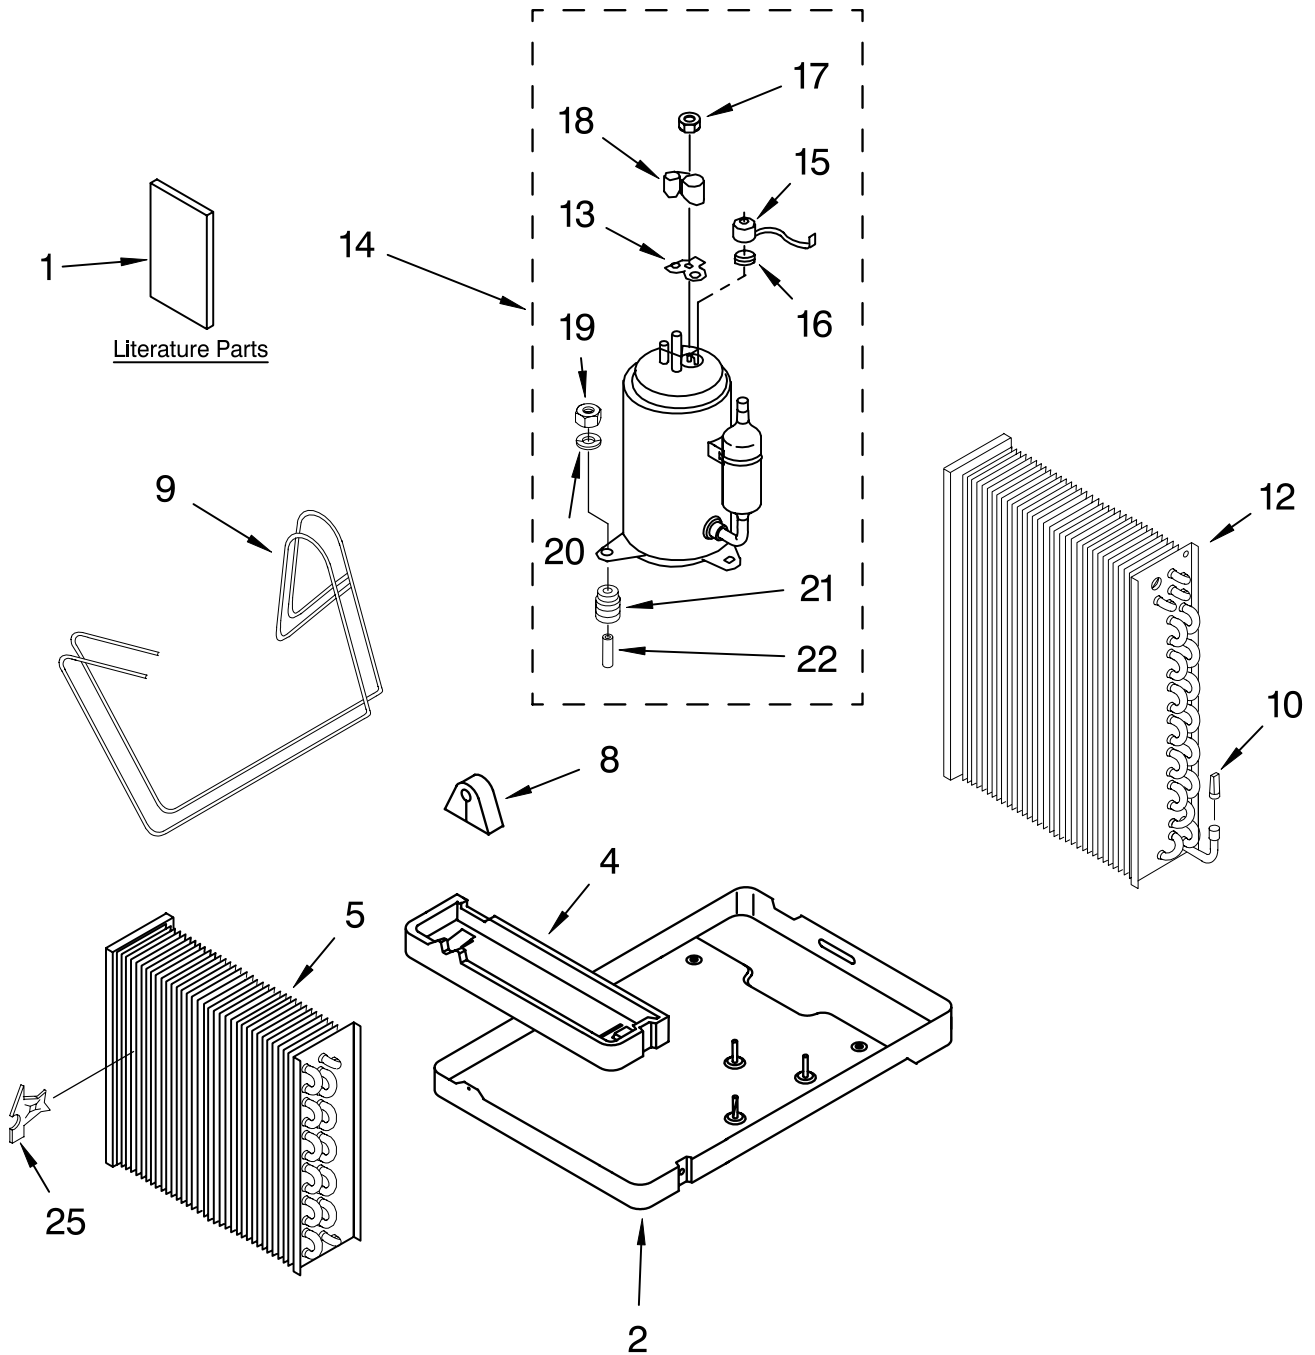

# UNIT PARTS

For Model: ACS082PP0

AIR CONDITIONER

FOR ORDERING INFORMATION REFER TO PARTS PRICE LIST

# UNIT PARTS

For Model: ACS082PP0

<b>Illus. No.</b>	<b>Part No.</b>	<b>DESCRIPTION</b>
1	LIT8199568	Literature Parts Use and Care Guide
2	8199556	Base
4	789778	Pan, Drain (Evaporator)
5	8199529	Evaporator
8	789755	Grommet, Tube
9	789729	Tube, Restrictor .036 I.D. x 18"
10	789673	Strainer
12	8199527	Condenser
13	789831	Gasket, Terminal Cover
14	8199575	Compressor
15	789829	Overload
16	789830	Spring, Overload
17	789833	Nut, Terminal Cover
18	789832	Cover, Terminal
19	789661	Nut
20	789784	Washer
21	789827	Grommet
22	789783	Sleeve
25	8199539	Clip, Thermistor

# AIR FLOW AND CONTROL PARTS

For Model: ACS082PP0

<b>Illus. No.</b>	<b>Part No.</b>	<b>DESCRIPTION</b>
1	789834	Blade, Fan
2	789837	Motor, Fan
3	789836	Shroud, Condenser
4	789794	Wall, Dividing
5	8199633	Housing, Blower
6	789796	Shroud, Evaporator (Includes Insul.)
7	789838	Wheel, Blower
8		Panel, Control (Not Serviceable)
9	8199634	Touch Pad Assembly
10	8199572	Panel, Control
11	789772	Plate, Motor Mounting
12	789835	Clamp
13	789917	Actuator, Exhaust Door
14	8199591	Control, Remote
15	8199574	Transformer
16	8199638	Cord, Power
17	789806	Relief, Strain
18	789749	Strap, Capacitor
19	8199570	Capacitor
21	789807	Support, Unit
23	789907	Door, Exhaust
25	789801	Assist, Start