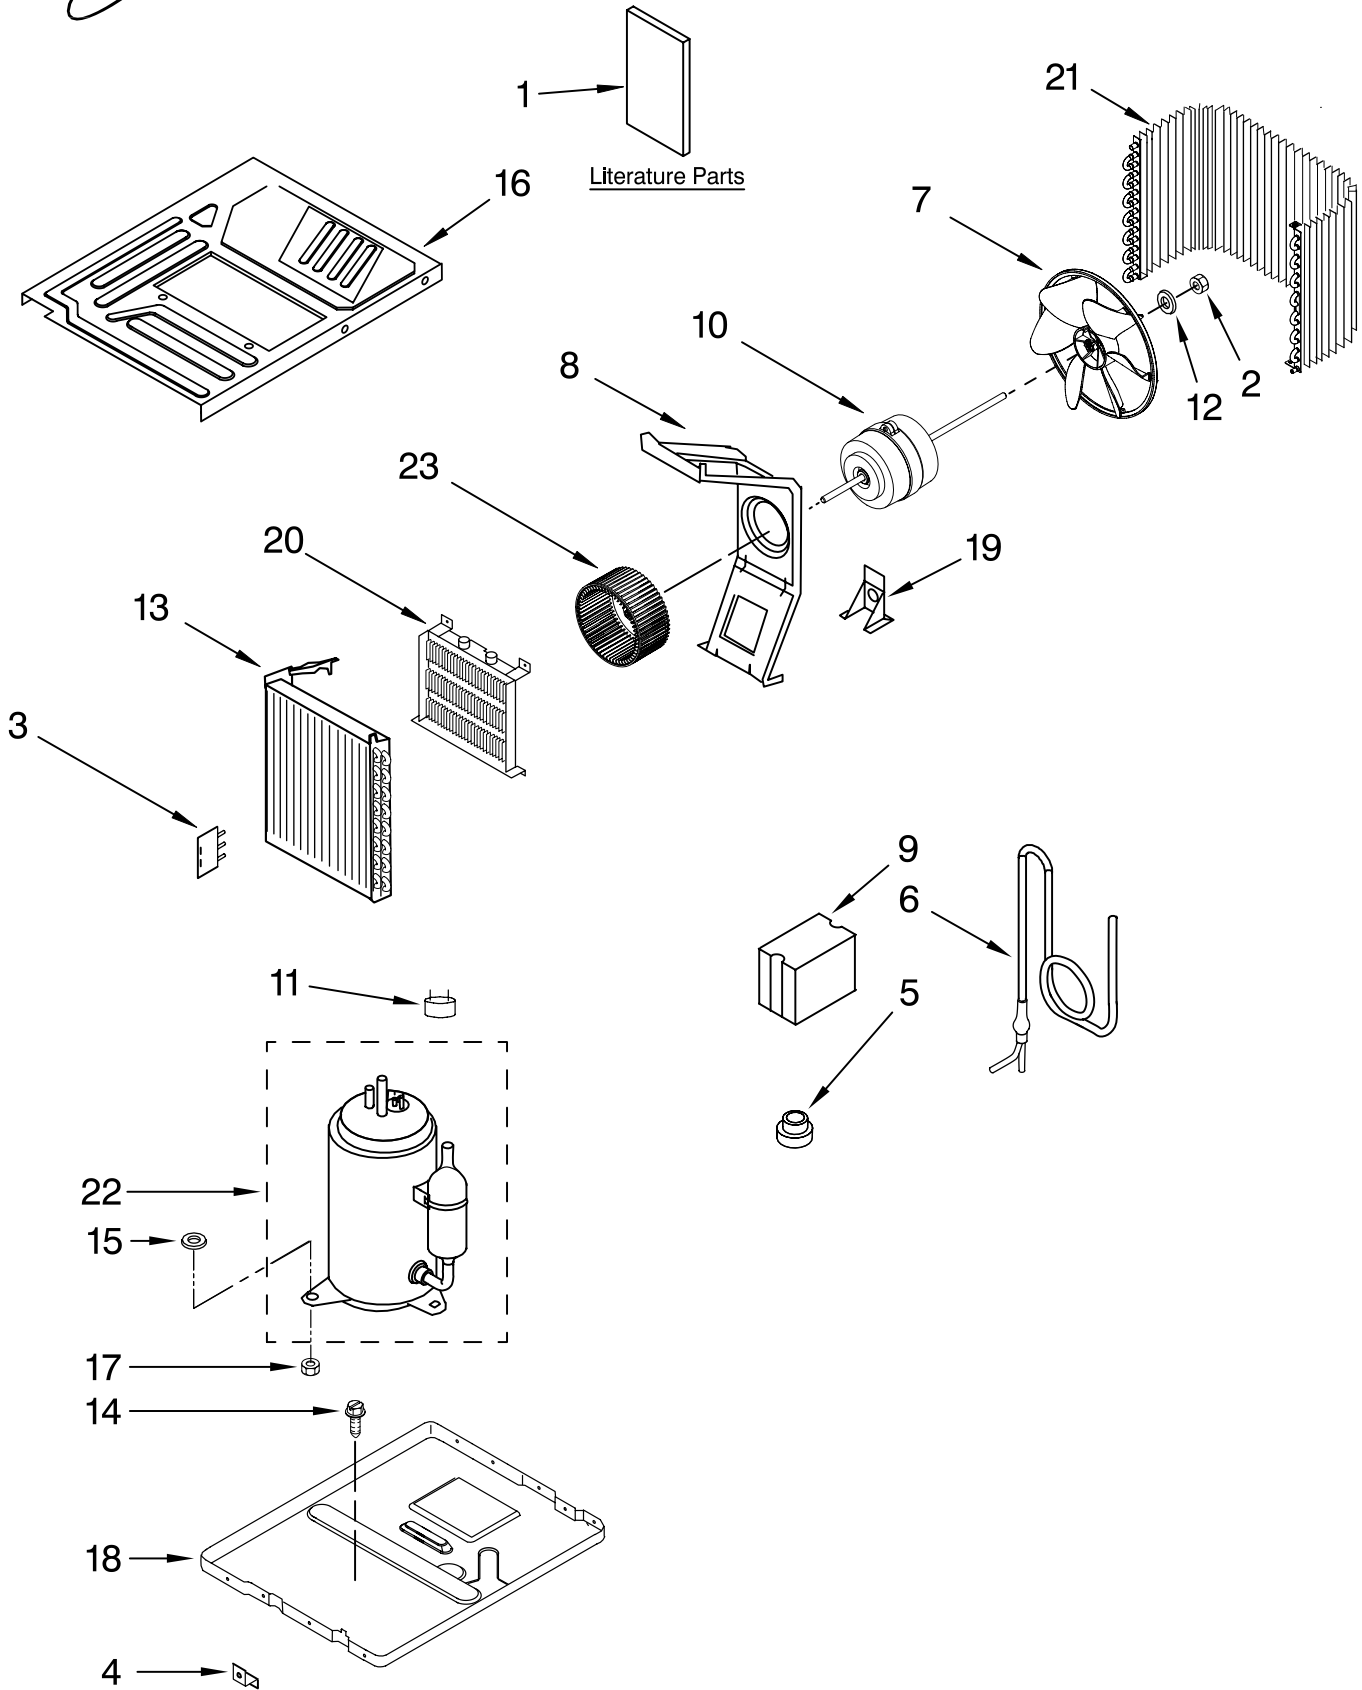

UNIT PARTS

For Model: ACE244PT1

AIR CONDITIONER

FOR ORDERING INFORMATION REFER TO PARTS PRICE LIST

UNIT PARTS

For Model: ACE244PT1

<u>Illus. No.</u>	<u>Part No.</u>	<u>DESCRIPTION</u>
1		Literature Parts
	W10121866	Wiring Diagram
	8215279	Use & Care Guide
	W10122493	Energy Guide
2	8215290	Nut w/washer
3	8209771	Support, Tube Sensor
4	8215148	Clip
5	8215344	Drain Plug
6	8215353	Tube, Restrictor
7	8215104	Blade, Fan
8	8215107	Bracket, Fan Motor
9	8215130	Relay
10	8215150	Motor, Fan
11	8215123	Overload
12	8215291	Washer
13	8215316	Evaporator
14	8209688	Screw (5)
15	8215154	Gasket
16	8215307	Cover, Evaporator
17	8215297	Nut w/washer
18	8215343	Base
19	8215327	Support
20	8215331	Heater
21	8215069	Condenser
22	8215123	Compressor Assy.
23	8215329	Wheel, Blower

REFRIGERANT CHARGE

34.20 oz.

AIR FLOW AND CONTROL PARTS

For Model: ACE244PT1

FOR ORDERING INFORMATION REFER TO PARTS PRICE LIST

AIR FLOW AND CONTROL PARTS

For Model: ACE244PT1

Illus. No.	Part No.	DESCRIPTION
1	8215111	Housing, Air
2	8215112	Louver
3	8215116	Cartridge, Louver
4	8215071	Shroud, Condenser
5	8215114	Motor, Louver
6	8215299	Capacitor, Running
7	8215301	Bracket, Capacitor
8	8215113	Linkage, Louver
9	8215115	Linkage, Louver
10	8215335	Thermostat
11	8215336	Switch
12	8215135	Wire Clamp
13	8215328	Wall, Dividing
14	8215117	Door, Exhaust
15	8215089	Terminal Block
16	8215337	Cord, Appliance
17	8215313	Capacitor
18	8215322	Cover, Control
19	8215138	Escutcheon
20	8215330	Shroud, Evaporator
21	8215120	Cover, Air Duct
22	8215321	Switch
23	8215127	Pan, Evaporator
24	8215320	Washer
25	8215319	Box, Control
26	8215110	Housing, Air