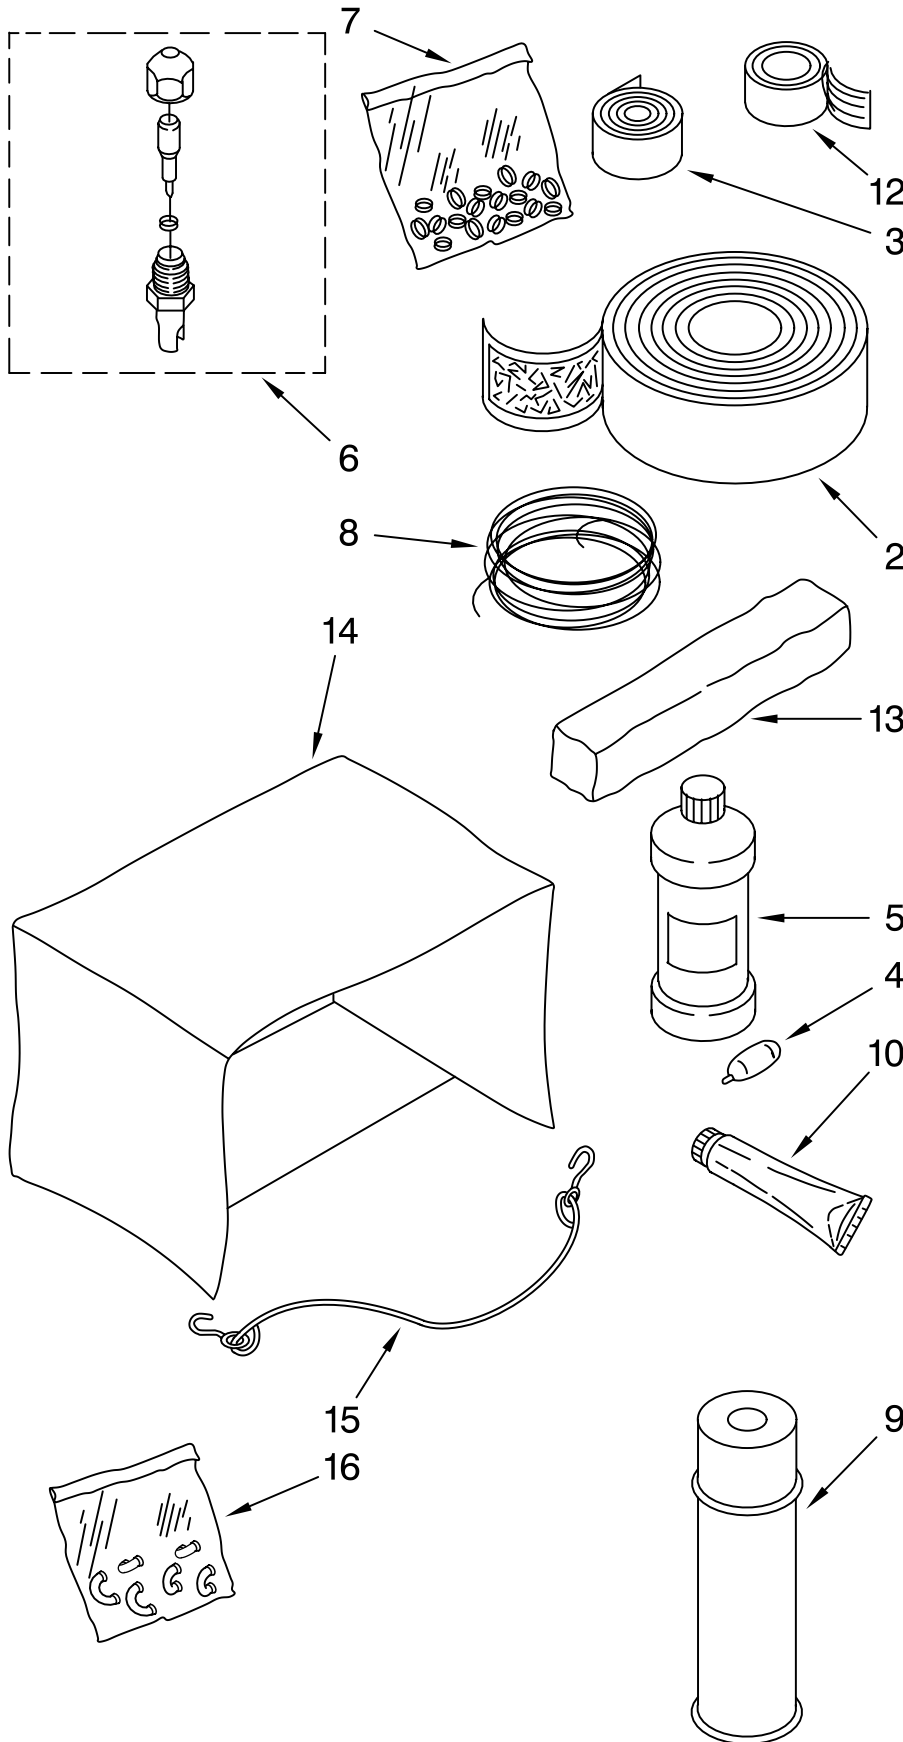

OPTIONAL PARTS (NOT INCLUDED)

For Model: ACE244PT1

Illus. No.	Part No.	DESCRIPTION
2	505168	Tape, No Drip 30'
3	479502	Tape, Vinyl 36'
4	10943	Oil, Turbine 1 Oz.
5	99243	Oil, Turbine 8 Oz.
6		Valve, Access
	876764	3/16" Tube O.D.
	978025	1/4" Tube O.D.
	978026	5/16" Tube O.D.
	978027	3/8" Tube O.D.
	978028	1/2" Tube O.D.
	978029	5/8" Tube O.D.
	978030	3/4" Tube O.D.
7	978865Bulk	Seal, Ring Access Valve (20-Pack)
8		Wire, 25'Roll
	242820	Black 14 Ga.
	242825	Red 14 Ga.
	47261	Black 12 Ga.
	299885	Red 12 Ga.
	47263	White 12 Ga.
9	813684	Adhesive, Insulation (24 Oz. Spray)
10	279368	Adhesive, Insulation (2 Oz. Tube)
12	212643	Sealer, Permagem 4-1" Strips
13	99344	Sealer, Permagem 1 Lb. Bar
14		Cover, Winter
	484066	28"x19"x31"
	484067	19"x12"x14"
	484069	27"x19"x6 to 27"
	484184	22"x15"x3 to 18"
15	813610	Retainer, Cord (Winter Cover)
16		Return Bend Replacement Kit
	4388784	(5/16 Inch Tube)
	4388785	(3/8 Inch Tube)

FOR ORDERING INFORMATION REFER TO PARTS PRICE LIST