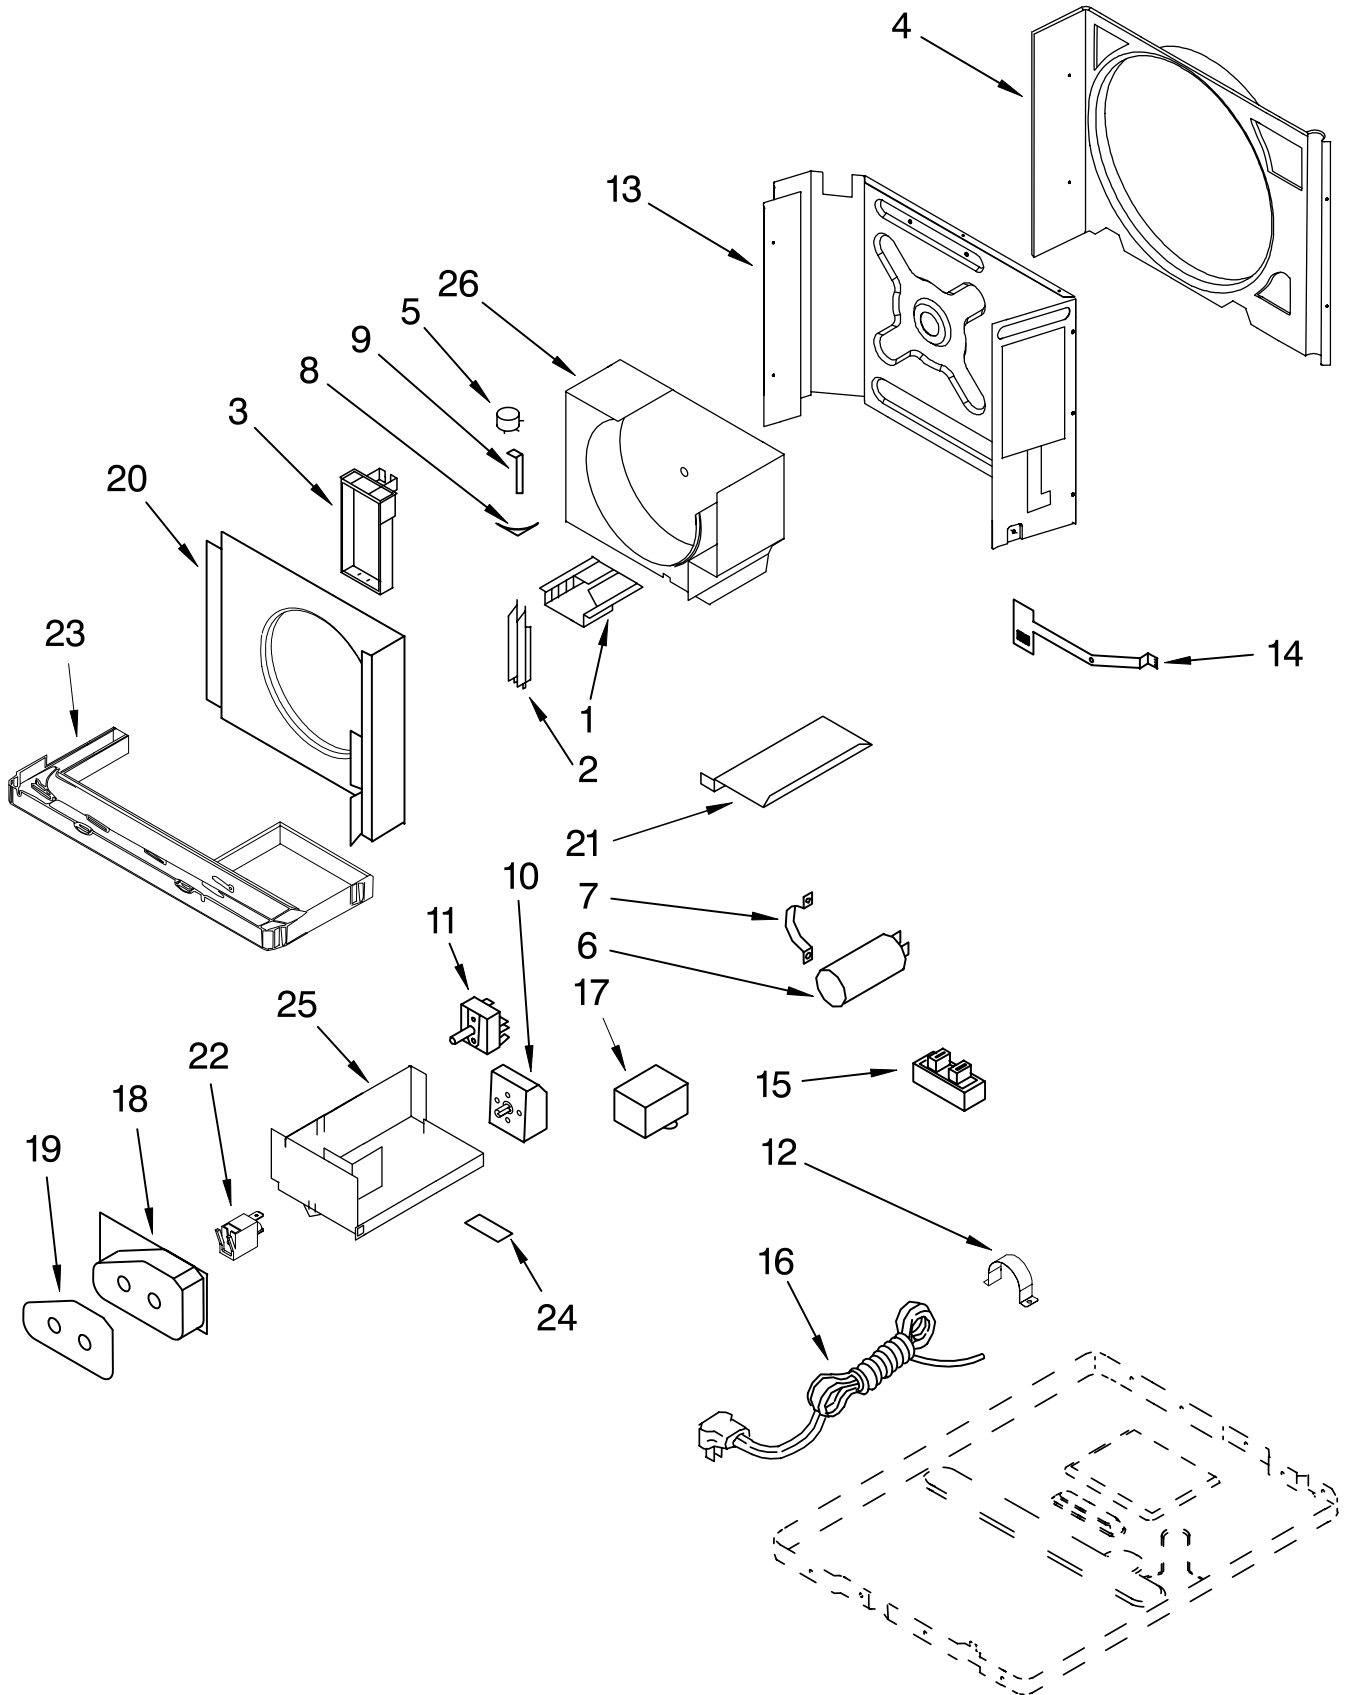

UNIT PARTS

For Model: ACE244PT1

AIR CONDITIONER

FOR ORDERING INFORMATION REFER TO PARTS PRICE LIST

UNIT PARTS

For Model: ACE244PT1

<u>Illus. No.</u>	<u>Part No.</u>	<u>DESCRIPTION</u>
1		Literature Parts
	W10121866	Wiring Diagram
	8215279	Use & Care Guide
	W10122493	Energy Guide
2	8215290	Nut w/washer
3	8209771	Support, Tube Sensor
4	8215148	Clip
5	8215344	Drain Plug
6	8215353	Tube, Restrictor
7	8215104	Blade, Fan
8	8215107	Bracket, Fan Motor
9	8215130	Relay
10	8215150	Motor, Fan
11	8215123	Overload
12	8215291	Washer
13	8215316	Evaporator
14	8209688	Screw (5)
15	8215154	Gasket
16	8215307	Cover, Evaporator
17	8215297	Nut w/washer
18	8215343	Base
19	8215327	Support
20	8215331	Heater
21	8215069	Condenser
22	8215123	Compressor Assy.
23	8215329	Wheel, Blower

REFRIGERANT CHARGE

34.20 oz.

AIR FLOW AND CONTROL PARTS

For Model: ACE244PT1

FOR ORDERING INFORMATION REFER TO PARTS PRICE LIST

AIR FLOW AND CONTROL PARTS

For Model: ACE244PT1

Illus. No.	Part No.	DESCRIPTION
1	8215111	Housing, Air
2	8215112	Louver
3	8215116	Cartridge, Louver
4	8215071	Shroud, Condenser
5	8215114	Motor, Louver
6	8215299	Capacitor, Running
7	8215301	Bracket, Capacitor
8	8215113	Linkage, Louver
9	8215115	Linkage, Louver
10	8215335	Thermostat
11	8215336	Switch
12	8215135	Wire Clamp
13	8215328	Wall, Dividing
14	8215117	Door, Exhaust
15	8215089	Terminal Block
16	8215337	Cord, Appliance
17	8215313	Capacitor
18	8215322	Cover, Control
19	8215138	Escutcheon
20	8215330	Shroud, Evaporator
21	8215120	Cover, Air Duct
22	8215321	Switch
23	8215127	Pan, Evaporator
24	8215320	Washer
25	8215319	Box, Control
26	8215110	Housing, Air