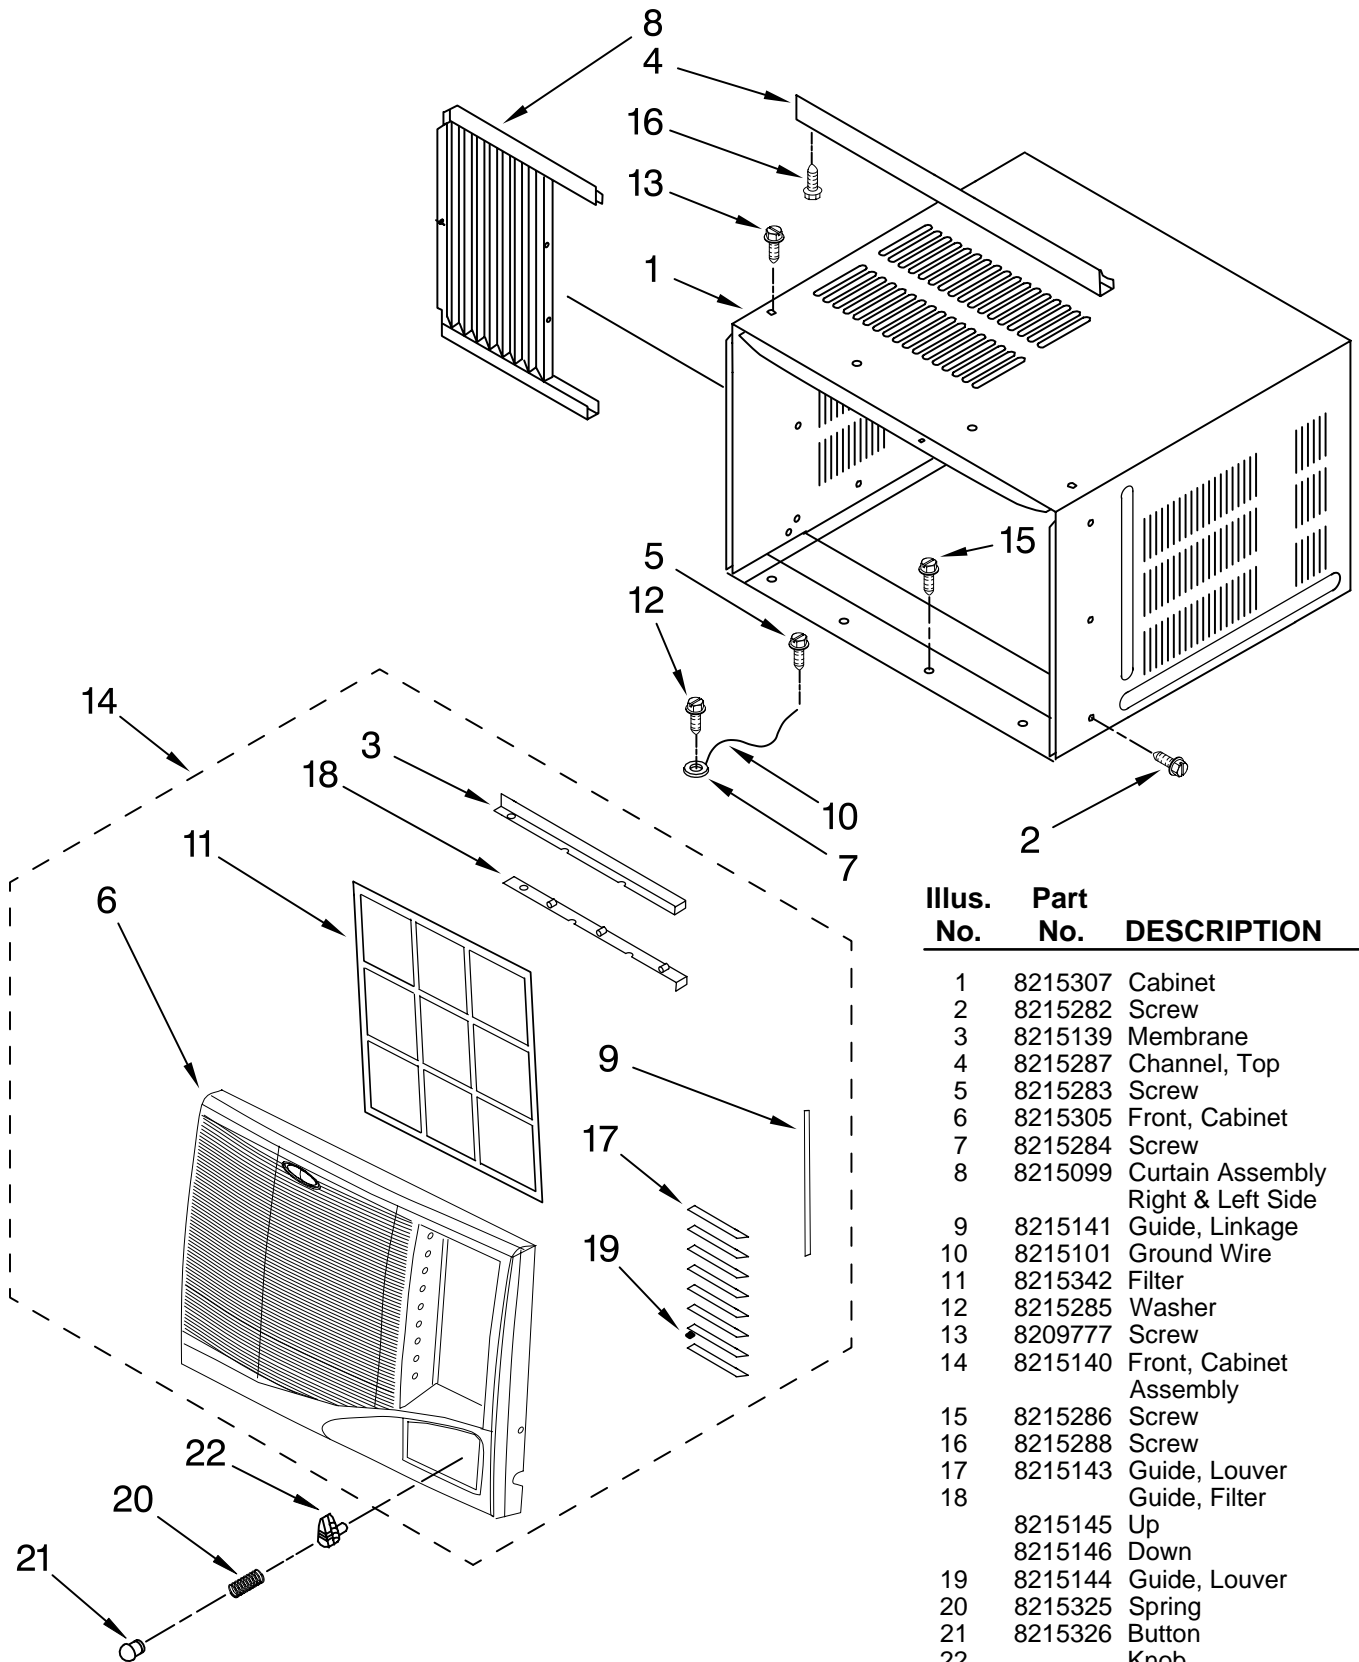

CABINET PARTS

For Model: ACE244PT1

Illus. No.	Part No.	DESCRIPTION
1	8215307	Cabinet
2	8215282	Screw
3	8215139	Membrane
4	8215287	Channel, Top
5	8215283	Screw
6	8215305	Front, Cabinet
7	8215284	Screw
8	8215099	Curtain Assembly Right & Left Side
9	8215141	Guide, Linkage
10	8215101	Ground Wire
11	8215342	Filter
12	8215285	Washer
13	8209777	Screw
14	8215140	Front, Cabinet Assembly
15	8215286	Screw
16	8215288	Screw
17	8215143	Guide, Louver
18	8215145	Up
	8215146	Down
19	8215144	Guide, Louver
20	8215325	Spring
21	8215326	Button
22	8215340	Knob
	8215339	Left

FOR ORDERING INFORMATION REFER TO PARTS PRICE LIST