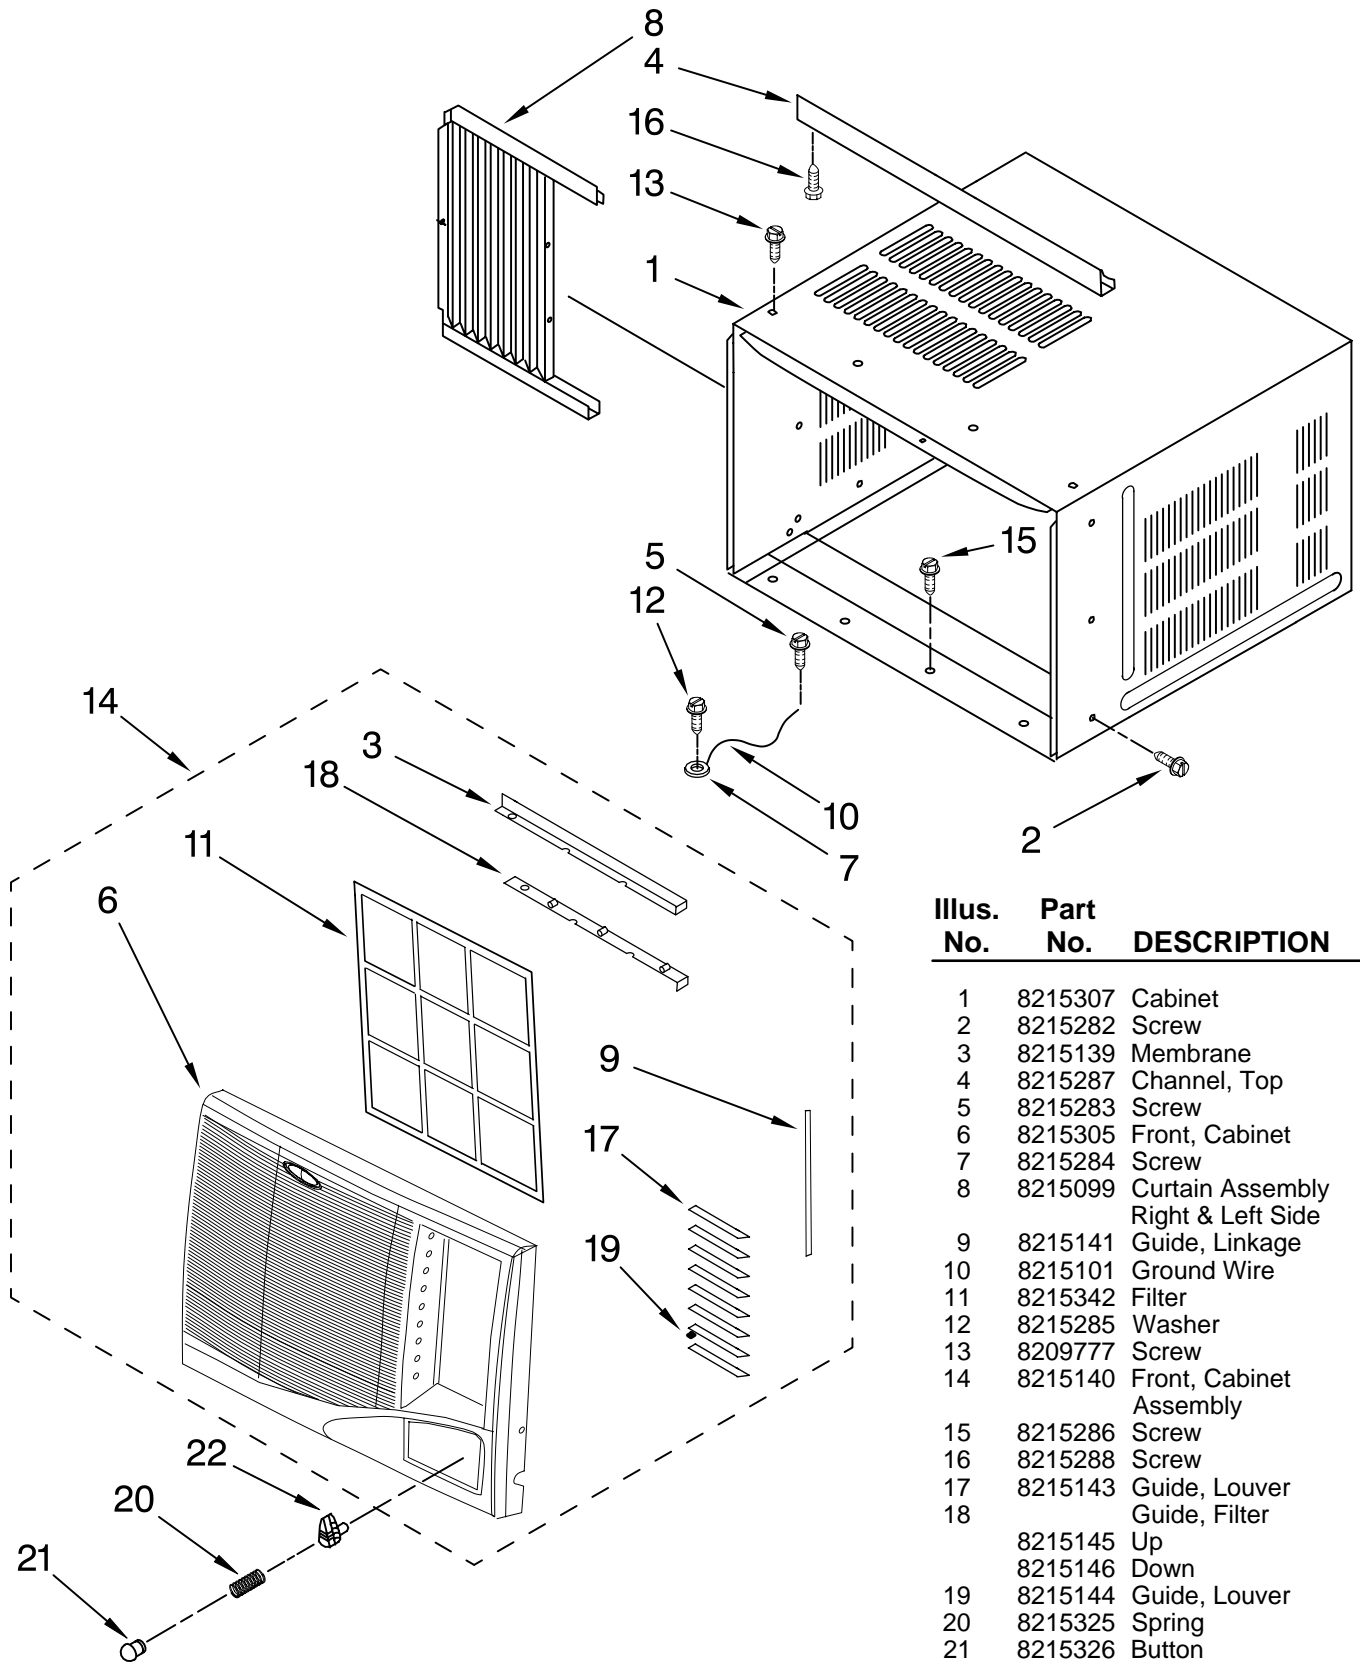

# UNIT PARTS

For Model: ACE244PT3

<b>Illus. No.</b>	<b>Part No.</b>	<b>DESCRIPTION</b>
1		Literature Parts
	W10121866	Wiring Diagram
	8215279	Use & Care Guide
	W10122493	Energy Guide
2	8215290	Nut w/washer
3	8209771	Support, Tube Sensor
4	8215148	Clip
5	8215344	Drain Plug
6	8215353	Tube, Restrictor
7	8215104	Blade, Fan
8	8215107	Bracket, Fan Motor
9	8215130	Relay
10	8215150	Motor, Fan
11	8215123	Overload
12	8215291	Washer
13	8215316	Evaporator
14	8209688	Screw (5)
15	8215154	Gasket
16	8215307	Cover, Evaporator
17	8215297	Nut w/washer
18	8215343	Base
19	8215327	Support
20	8215331	Heater
21	8215069	Condenser
22	8215332	Compressor Assy.
23	8215329	Wheel, Blower

# AIR FLOW AND CONTROL PARTS

For Model: ACE244PT3

<b>Illus. No.</b>	<b>Part No.</b>	<b>DESCRIPTION</b>
1	8215111	Housing, Air
2	8215112	Louver
3	8215116	Cartridge, Louver
4	8215071	Shroud, Condenser
5	8215114	Motor, Louver
6	8215299	Capacitor, Running
7	8215301	Bracket, Capacitor
8	8215113	Linkage, Louver
9	8215115	Linkage, Louver
10	8215335	Thermostat
11	8215336	Switch
12	8215135	Wire Clamp
13	8215328	Wall, Dividing
14	8215117	Door, Exhaust
15	8215089	Terminal Block
16	8215337	Cord, Appliance
17	8215313	Capacitor
18	8215322	Cover, Control
19	8215138	Escutcheon
20	8215330	Shroud, Evaporator
21	8215120	Cover, Air Duct
22	8215321	Switch
23	8215127	Pan, Evaporator
24	8215320	Washer
25	8215319	Box, Control
26	8215110	Housing, Air

# CABINET PARTS

For Model: ACE244PT3

Illus. No.	Part No.	DESCRIPTION
1	8215307	Cabinet
2	8215282	Screw
3	8215139	Membrane
4	8215287	Channel, Top
5	8215283	Screw
6	8215305	Front, Cabinet
7	8215284	Screw
8	8215099	Curtain Assembly Right & Left Side
9	8215141	Guide, Linkage
10	8215101	Ground Wire
11	8215342	Filter
12	8215285	Washer
13	8209777	Screw
14	8215140	Front, Cabinet Assembly
15	8215286	Screw
16	8215288	Screw
17	8215143	Guide, Louver
18	8215145	Up
	8215146	Down
19	8215144	Guide, Louver
20	8215325	Spring
21	8215326	Button
22		Knob
	8215340	Right
	8215339	Left