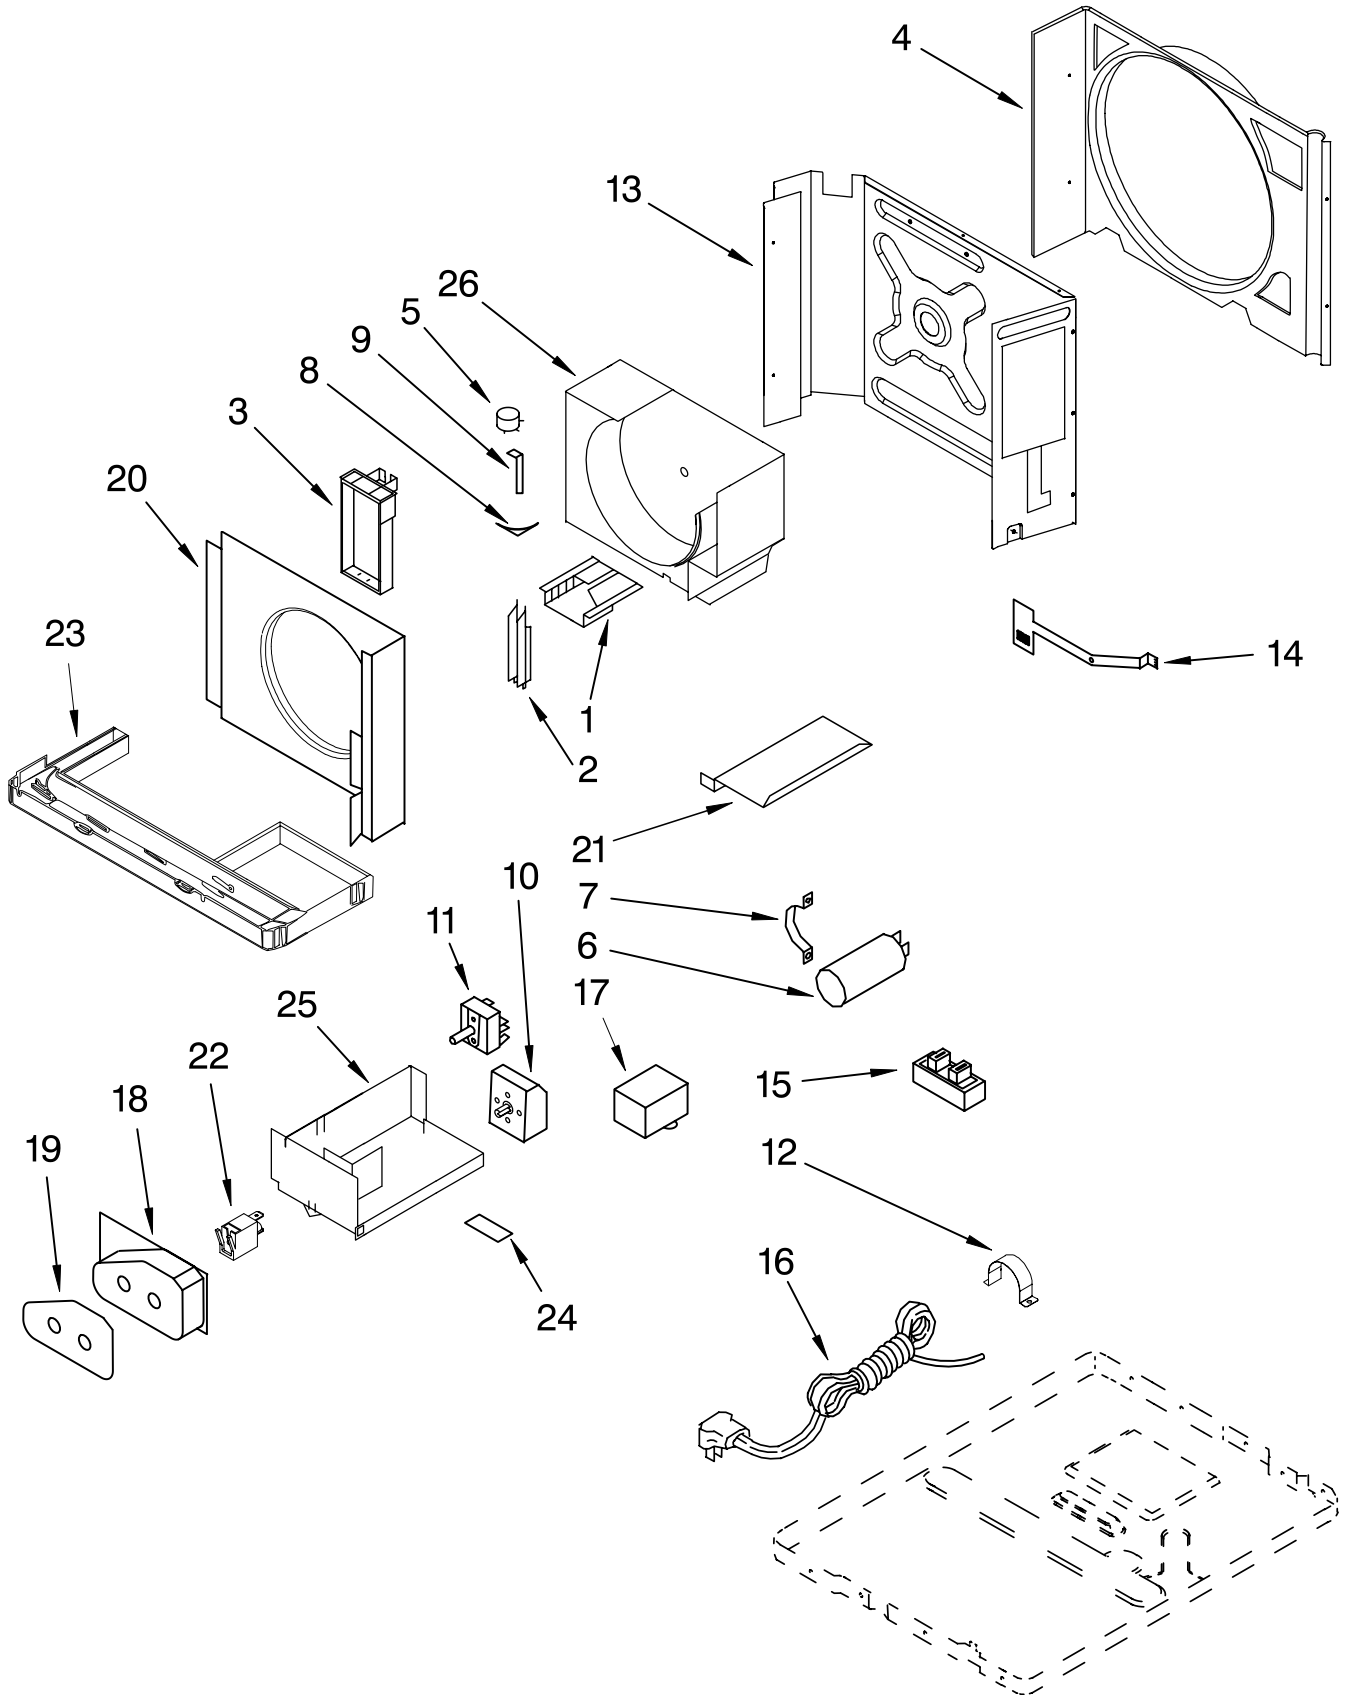

AIR FLOW AND CONTROL PARTS

For Model: ACE244PT3

FOR ORDERING INFORMATION REFER TO PARTS PRICE LIST

AIR FLOW AND CONTROL PARTS

For Model: ACE244PT3

Illus. No.	Part No.	DESCRIPTION
1	8215111	Housing, Air
2	8215112	Louver
3	8215116	Cartridge, Louver
4	8215071	Shroud, Condenser
5	8215114	Motor, Louver
6	8215299	Capacitor, Running
7	8215301	Bracket, Capacitor
8	8215113	Linkage, Louver
9	8215115	Linkage, Louver
10	8215335	Thermostat
11	8215336	Switch
12	8215135	Wire Clamp
13	8215328	Wall, Dividing
14	8215117	Door, Exhaust
15	8215089	Terminal Block
16	8215337	Cord, Appliance
17	8215313	Capacitor
18	8215322	Cover, Control
19	8215138	Escutcheon
20	8215330	Shroud, Evaporator
21	8215120	Cover, Air Duct
22	8215321	Switch
23	8215127	Pan, Evaporator
24	8215320	Washer
25	8215319	Box, Control
26	8215110	Housing, Air

FOR ORDERING INFORMATION REFER TO PARTS PRICE LIST