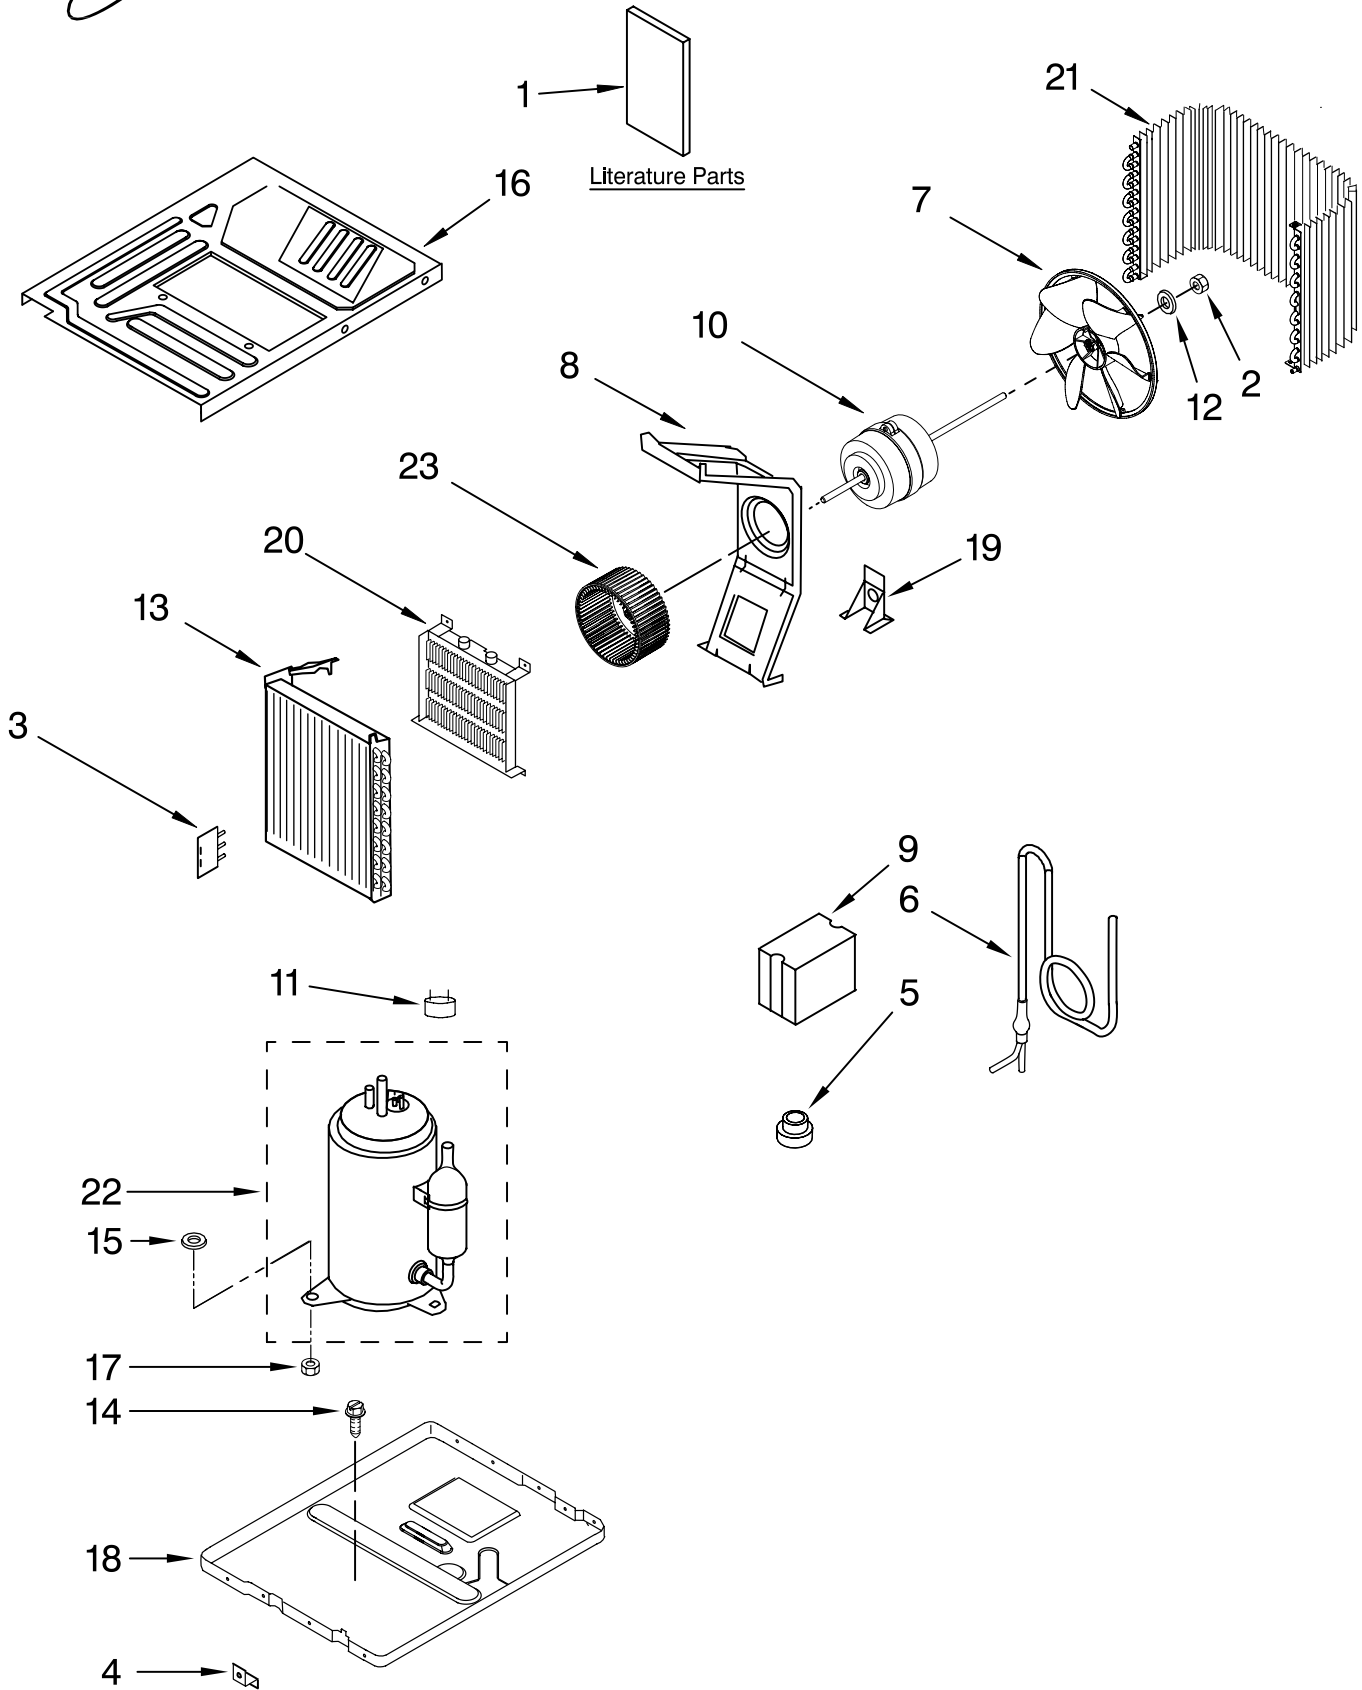

UNIT PARTS

For Model: ACE244PT3

AIR CONDITIONER

FOR ORDERING INFORMATION REFER TO PARTS PRICE LIST

UNIT PARTS

For Model: ACE244PT3

Illus. No.	Part No.	DESCRIPTION
1		Literature Parts
	W10121866	Wiring Diagram
	8215279	Use & Care Guide
	W10122493	Energy Guide
2	8215290	Nut w/washer
3	8209771	Support, Tube Sensor
4	8215148	Clip
5	8215344	Drain Plug
6	8215353	Tube, Restrictor
7	8215104	Blade, Fan
8	8215107	Bracket, Fan Motor
9	8215130	Relay
10	8215150	Motor, Fan
11	8215123	Overload
12	8215291	Washer
13	8215316	Evaporator
14	8209688	Screw (5)
15	8215154	Gasket
16	8215307	Cover, Evaporator
17	8215297	Nut w/washer
18	8215343	Base
19	8215327	Support
20	8215331	Heater
21	8215069	Condenser
22	8215332	Compressor Assy.
23	8215329	Wheel, Blower

FOR ORDERING INFORMATION REFER TO PARTS PRICE LIST