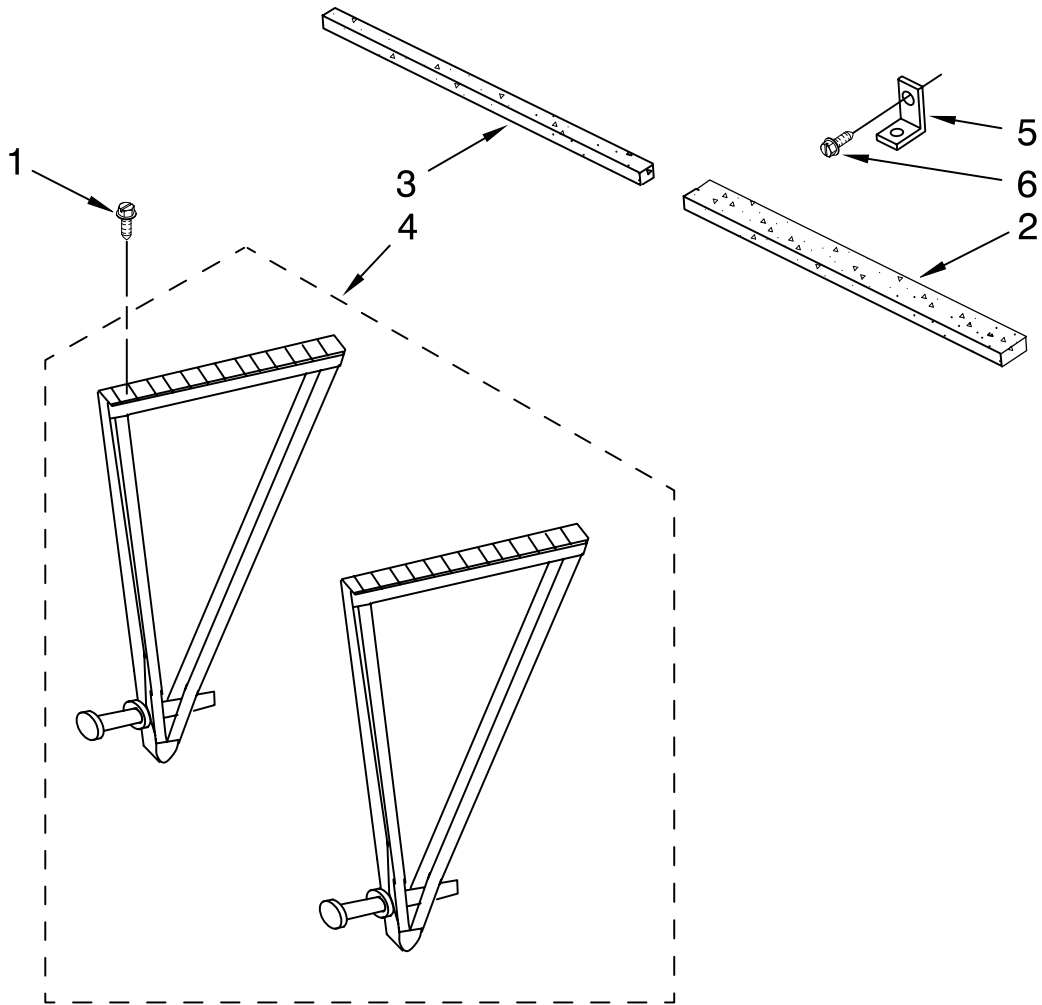

# OPTIONAL PARTS (NOT INCLUDED)

For Model: ACE244PT3

Illus. No.	Part No.	DESCRIPTION
2	505168	Tape, No Drip 30'
3	479502	Tape, Vinyl 36'
4	10943	Oil, Turbine 1 Oz.
5	99243	Oil, Turbine 8 Oz.
6		Valve, Access
	876764	3/16" Tube O.D.
	978025	1/4" Tube O.D.
	978026	5/16" Tube O.D.
	978027	3/8" Tube O.D.
	978028	1/2" Tube O.D.
	978029	5/8" Tube O.D.
	978030	3/4" Tube O.D.
7	978865Bulk	Seal, Ring Access Valve (20-Pack)
8		Wire, 25' Roll
	242820	Black 14 Ga.
	242825	Red 14 Ga.
	47261	Black 12 Ga.
	299885	Red 12 Ga.
	47263	White 12 Ga.
9	813684	Adhesive, Insulation (24 Oz. Spray)
10	279368	Adhesive, Insulation (2 Oz. Tube)
12	212643	Sealer, Permagem 4-1" Strips
13	99344	Sealer, Permagem 1 Lb. Bar
14		Cover, Winter
	484066	28"x19"x31"
	484067	19"x12"x14"
	484069	27"x19"x6 to 27"
	484184	22"x15"x3 to 18"
15	813610	Retainer, Cord (Winter Cover)
16		Return Bend Replacement Kit
	4388784	(5/16 Inch Tube)
	4388785	(3/8 Inch Tube)

# INSTALLATION PARTS

For Model: ACE244PT3

Illus. No.	Part No.	DESCRIPTION
1	8215271	Screw
2	8209931	Seal, Strip (Wide)
3	8209932	Seal, Strip (Narrow)
4	8215098	Support, Cabinet
5	8209930	Bracket
6	8215272	Screw (Window Lock Bracket)