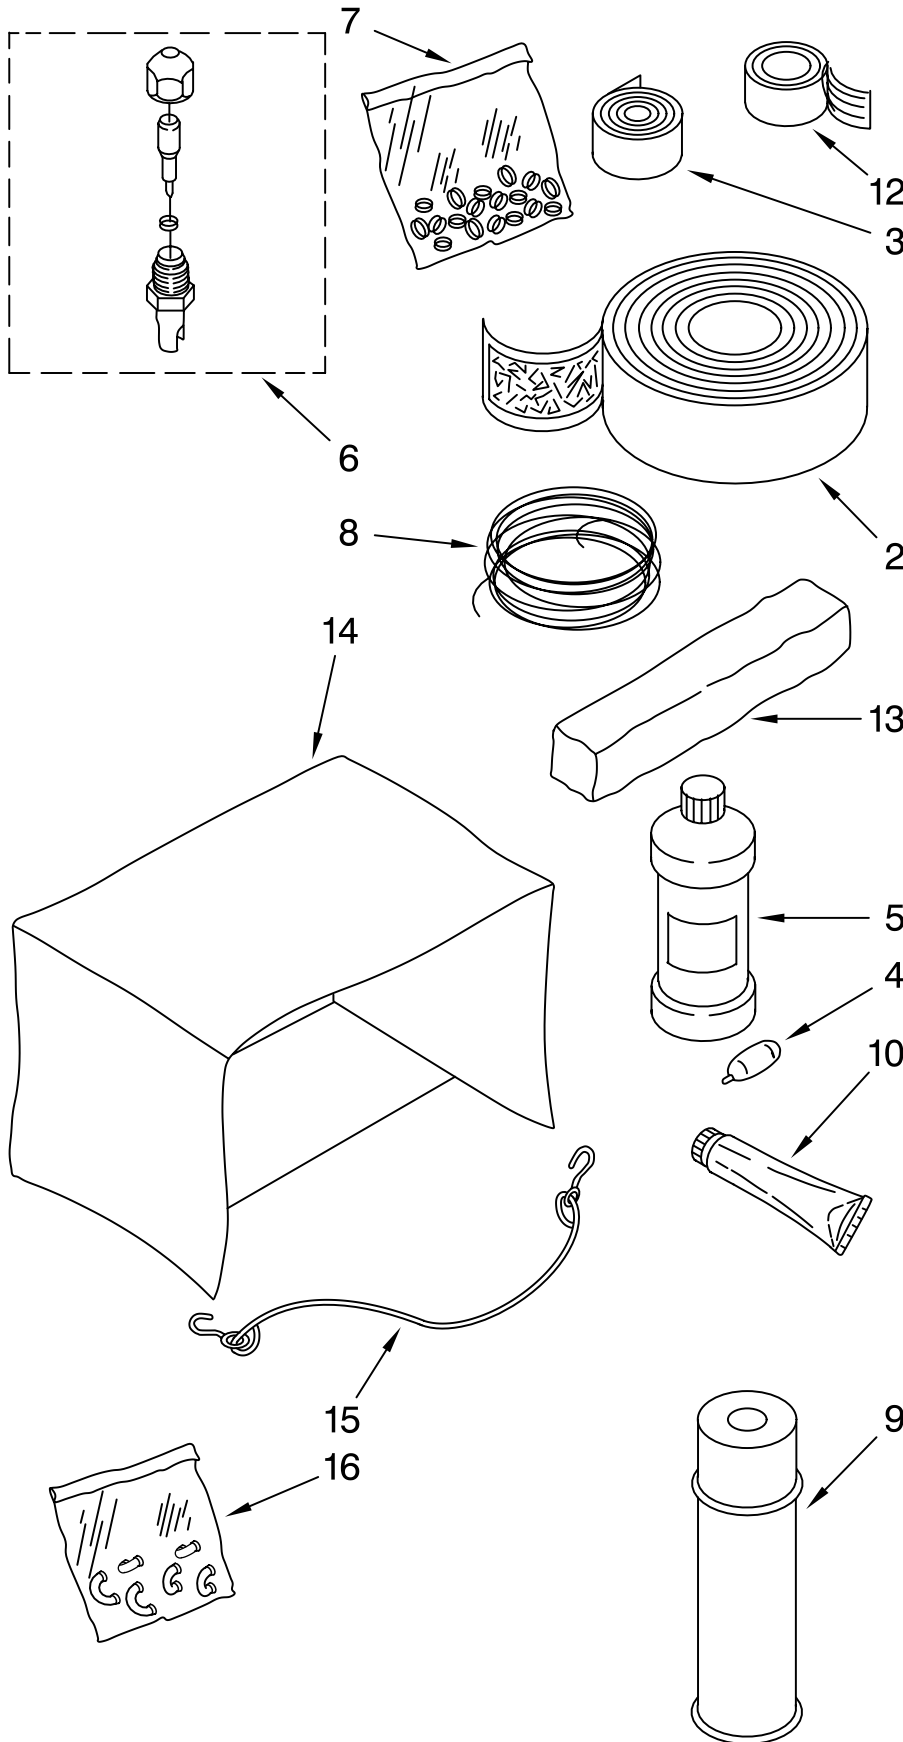

OPTIONAL PARTS (NOT INCLUDED)

For Model: ACE244PT3

Illus. No.	Part No.	DESCRIPTION
2	505168	Tape, No Drip 30'
3	479502	Tape, Vinyl 36'
4	10943	Oil, Turbine 1 Oz.
5	99243	Oil, Turbine 8 Oz.
6		Valve, Access
	876764	3/16" Tube O.D.
	978025	1/4" Tube O.D.
	978026	5/16" Tube O.D.
	978027	3/8" Tube O.D.
	978028	1/2" Tube O.D.
	978029	5/8" Tube O.D.
	978030	3/4" Tube O.D.
7	978865Bulk	Seal, Ring Access Valve (20-Pack)
8		Wire, 25' Roll
	242820	Black 14 Ga.
	242825	Red 14 Ga.
	47261	Black 12 Ga.
	299885	Red 12 Ga.
	47263	White 12 Ga.
9	813684	Adhesive, Insulation (24 Oz. Spray)
10	279368	Adhesive, Insulation (2 Oz. Tube)
12	212643	Sealer, Permagem 4-1" Strips
13	99344	Sealer, Permagem 1 Lb. Bar
14		Cover, Winter
	484066	28"x19"x31"
	484067	19"x12"x14"
	484069	27"x19"x6 to 27"
	484184	22"x15"x3 to 18"
15	813610	Retainer, Cord (Winter Cover)
16		Return Bend Replacement Kit
	4388784	(5/16 Inch Tube)
	4388785	(3/8 Inch Tube)

FOR ORDERING INFORMATION REFER TO PARTS PRICE LIST